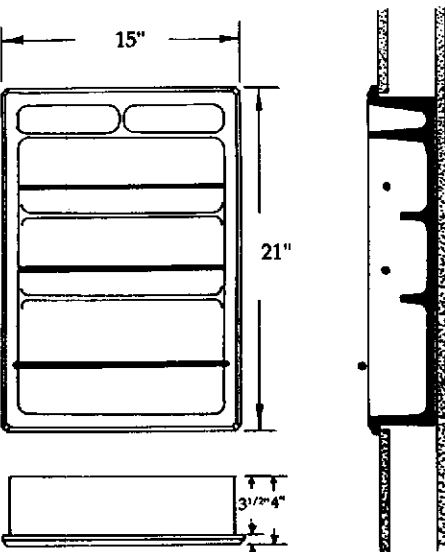

Towel Caddies

Large Towel Caddy

This unit provides ample room for four (4) face towels, two (2) hand towels and two (2) large bath towels. It is designed to fit between the studs and take virtually no space from the room. It may be located near the tub, shower and/or vanity basin for easy reach. Elegant, space conscious and convenient, our towel caddy is a beautiful addition to your bathroom.

Available in standard Kohler, Eljer, American Standard, Six-Eleven Exyte colors, plus custom solid colors of your choice. Also available in Aluminyx and Granatex.

NOTE: Make Rough-out hole size 14" x 29"

NOTE: Make Rough-out hole size 14" x 20"

Small Towel Caddy

When even stud-to-stud wall space is scarce, you can have all that the Large Towel Caddy has to offer foregoing space for only two (2) face towels and a large bath towel. Conveniently located near the tub, shower and/or vanity basin, towels are always in reach.