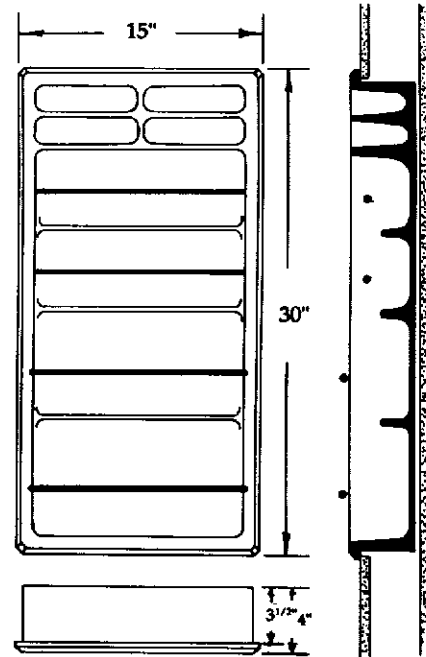

Towel Caddies

Large Towel Caddy

This unit provides ample room for four (4) face towels, two (2) hand towels and two (2) large bath towels. It is designed to fit between the studs and take virtually no space from the room. It may be located near the tub, shower and/or vanity basin for easy reach. Elegant, space conscious and convenient, our towel caddy is a beautiful addition to your bathroom.

Available in standard Kohler, Eljer, American Standard, Six-Eleven Exyte colors, plus custom solid colors of your choice. Also available in Aluminyx and Granatex.

NOTE: Make Rough-out hole size 14" x 29"

NOTE: Make Rough-out hole size 14" x 20"

Small Towel Caddy

When even stud-to-stud wall space is scarce, you can have all that the Large Towel Caddy has to offer foregoing space for only two (2) face towels and a large bath towel. Conveniently located near the tub, shower and/or vanity basin, towels are always in reach.