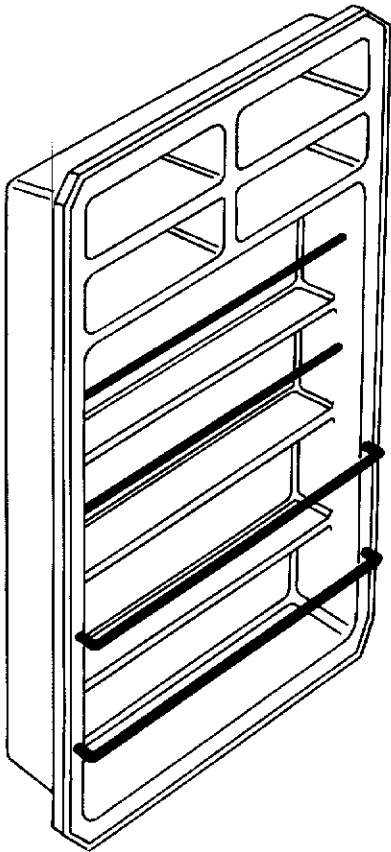

Towel Caddies

Large Towel Caddy

This unit provides ample room for four (4) face towels, two (2) hand towels and two (2) large bath towels. It is designed to fit between the studs and take virtually no space from the room. It may be located near the tub, shower and/or vanity basin for easy reach. Elegant, space conscious and convenient, our towel caddy is a beautiful addition to your bathroom.

Available in standard Kohler, Eljer, American Standard, Six-Eleven Exyte colors, plus custom solid colors of your choice. Also available in Aluminyx and Granatex.

NOTE: Make Rough-out hole size 14" x 29"

NOTE: Make Rough-out hole size 14" x 20"

Small Towel Caddy

When even stud-to-stud wall space is scarce, you can have all that the Large Towel Caddy has to offer foregoing space for only two (2) face towels and a large bath towel. Conveniently located near the tub, shower and/or vanity basin, towels are always in reach.