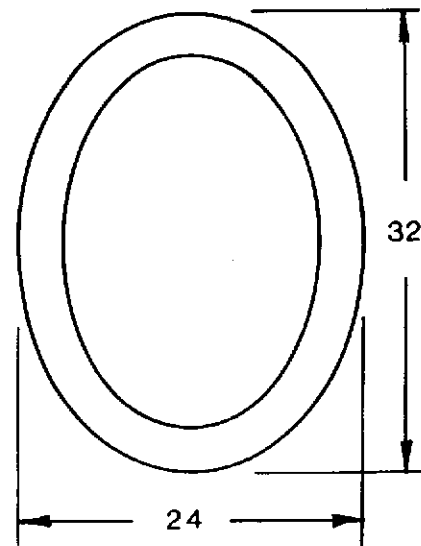

The Alexandria
Contemporary Oval Mirror Frame

A beautifully subtle transition from the rectangle to the oval. This design is easy to use in contemporary or traditional bath environments. Its delicately balanced lines insure an optimum look of luxury.

1
3
4
T

The Granada
Traditional Oval Frame

Our most popular mirror frame, its delicate lines are appealing whether in the bath tub or over the basin. The Granada mirror frame is suitable for virtually all types of decor. Always becoming, and the perfect accent to a well designed bath environment.