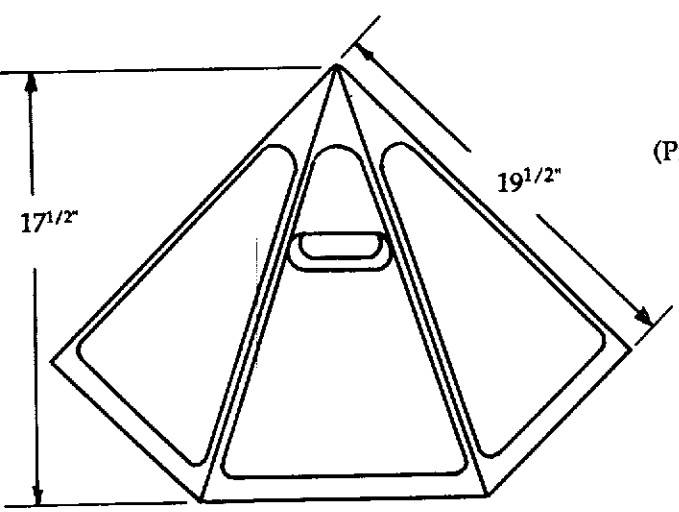

Shower Seats

The Calcutta

(Pictured on the front cover)

The Calcutta seat (as shown in a marble shower on the front cover) is truly the epitome of comfort found in contemporary design. As with all our shower seat designs, the Calcutta can be installed in existing showers without any major difficulties. We recommend you use Six-Eleven's Installation guide 110B for #402.

It is available in Exyte*, Aluminyx, Granatex or your choice of custom colors.

Weight 20 lbs