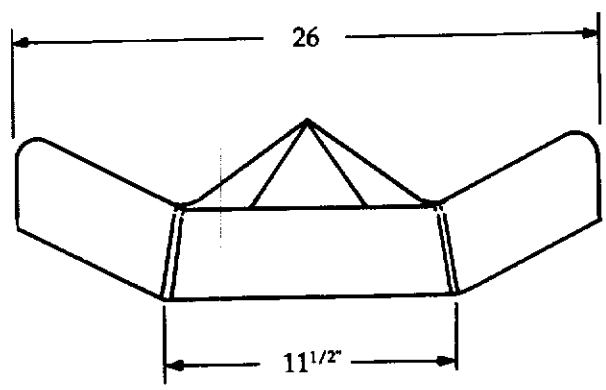

Shower Seats

The Calcutta

(Pictured on the front cover)

The Calcutta seat (as shown in a marble shower on the front cover) is truly the epitome of comfort found in contemporary design. As with all our shower seat designs, the Calcutta can be installed in existing showers without any major difficulties. We recommend you use Six-Eleven's Installation guide 110B for #402.

It is available in Exyte*, Aluminyx, Granatex or your choice of custom colors.

Weight 20 lbs