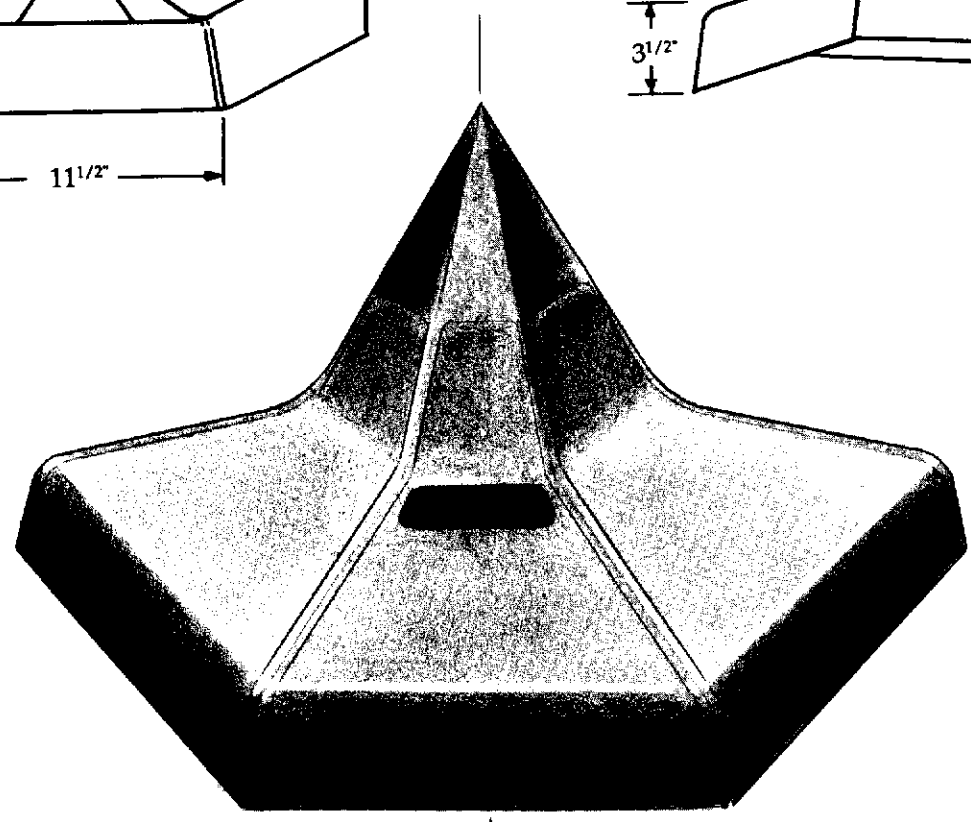

Shower Seats

The Calcutta

(Pictured on the front cover)

The Calcutta seat (as shown in a marble shower on the front cover) is truly the epitome of comfort found in contemporary design. As with all our shower seat designs, the Calcutta can be installed in existing showers without any major difficulties. We recommend you use Six-Eleven's Installation guide 110B for #402.

It is available in Exyte*, Aluminyx, Granatex or your choice of custom colors.

Weight 20 lbs