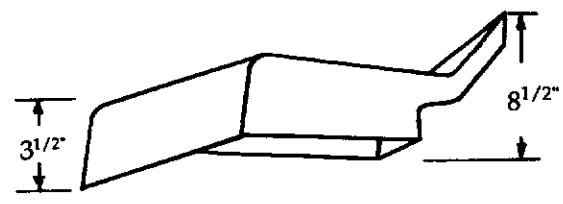

Shower Seats

The Calcutta

(Pictured on the front cover)

The Calcutta seat (as shown in a marble shower on the front cover) is truly the epitome of comfort found in contemporary design. As with all our shower seat designs, the Calcutta can be installed in existing showers without any major difficulties. We recommend you use Six-Eleven's Installation guide 110B for #402.

It is available in Exyte*, Aluminyx, Granatex or your choice of custom colors.

Weight 20 lbs