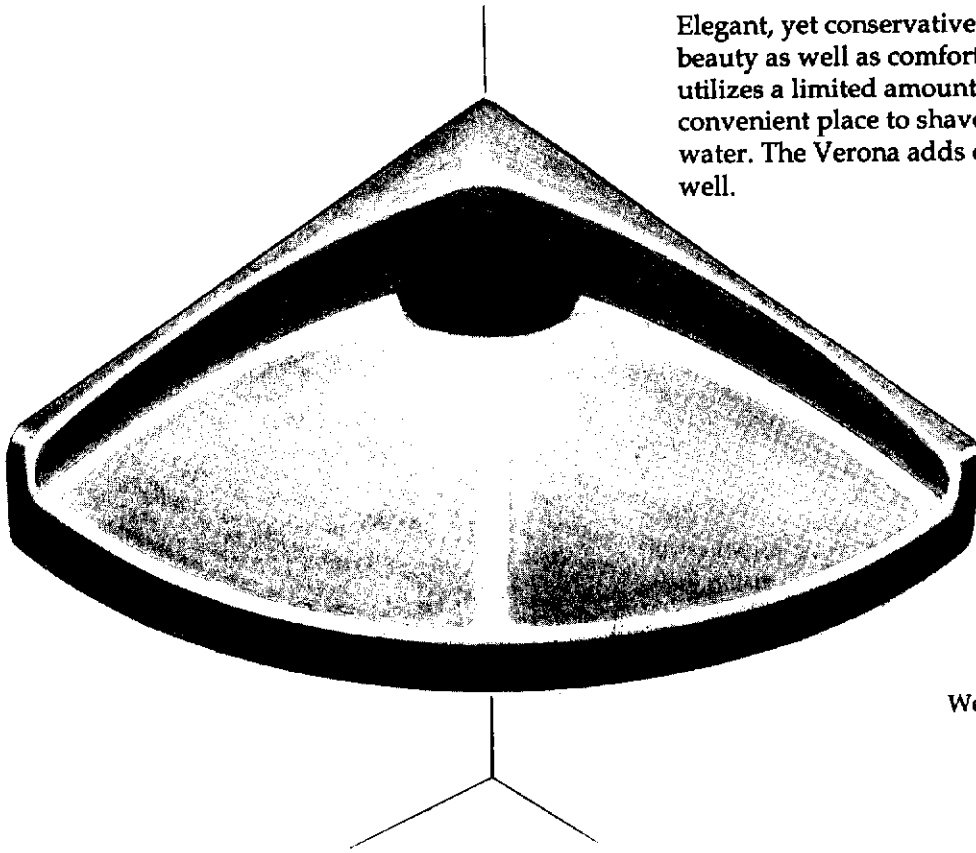

The Verona

Elegant, yet conservative in design, the Verona shower seat adds beauty as well as comfort and convenience to your shower. It utilizes a limited amount of space in the shower, and renders a convenient place to shave or just relax under a gentle sprinkle of water. The Verona adds comfort to a steam shower condition as well.

Weight 20 lbs

Each Verona shower seat is accompanied by detailed installation instructions. We recommend that you follow Six-Eleven's Installation guide 110C for #403 and provide necessary blocking for attachment. In the event you are retrofitting the Verona into an existing shower, large toggle bolts may be utilized for attachment.