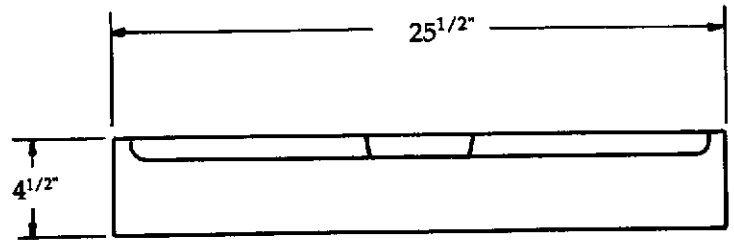

The Verona

Elegant, yet conservative in design, the Verona shower seat adds beauty as well as comfort and convenience to your shower. It utilizes a limited amount of space in the shower, and renders a convenient place to shave or just relax under a gentle sprinkle of water. The Verona adds comfort to a steam shower condition as well.

Weight 20 lbs

Each Verona shower seat is accompanied by detailed installation instructions. We recommend that you follow Six-Eleven's Installation guide 110C for #403 and provide necessary blocking for attachment. In the event you are retrofitting the Verona into an existing shower, large toggle bolts may be utilized for attachment.