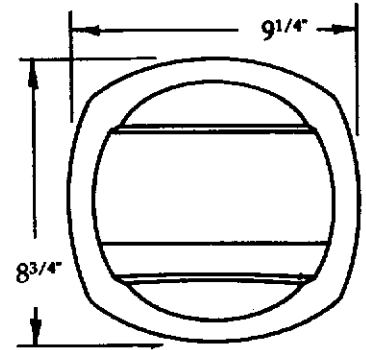

The Classic Accessories

Weight 11 lbs.
Opening Size by template

Shampoo Holder

Delicate curves, soft and easy on the eye—ideal for the small traditional or nostalgic bath environment. This shampoo holder beautifully enhances any shower or tub area.

Soap Holder

Complementing the shampoo holder, this soap dish is equally delicate and ever so convenient. It is easy to clean and a must for every quaint bath environment.

Weight 5 lbs.
Opening Size by template

Weight 6 1/2 lbs.
Opening Size by template

Toilet Paper Holder

To complete the picture the Classic toilet paper holder is a must. A truly fine appointment adding charm and harmony to your bath environment.