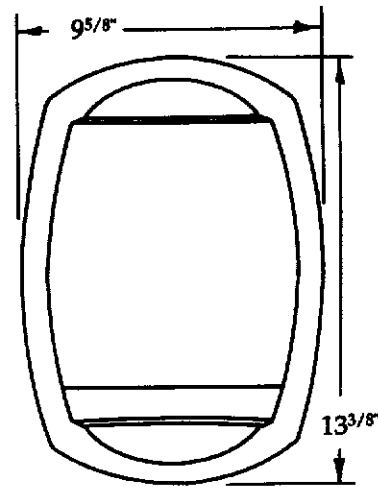

The Classic Accessories

Weight 11 lbs.
Opening Size by template

Shampoo Holder

Delicate curves, soft and easy on the eye—ideal for the small traditional or nostalgic bath environment. This shampoo holder beautifully enhances any shower or tub area.

Soap Holder

Complementing the shampoo holder, this soap dish is equally delicate and ever so convenient. It is easy to clean and a must for every quaint bath environment.

Weight 5 lbs.
Opening Size by template

Weight 6 1/2 lbs.
Opening Size by template

Toilet Paper Holder

To complete the picture the Classic toilet paper holder is a must. A truly fine appointment adding charm and harmony to your bath environment.