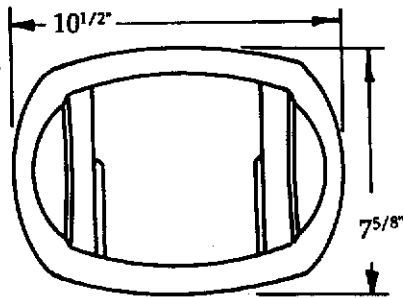

The Classic Accessories

Weight 11 lbs.
Opening Size by template

Shampoo Holder

Delicate curves, soft and easy on the eye—ideal for the small traditional or nostalgic bath environment. This shampoo holder beautifully enhances any shower or tub area.

Soap Holder

Complementing the shampoo holder, this soap dish is equally delicate and ever so convenient. It is easy to clean and a must for every quaint bath environment.

Weight 5 lbs.
Opening Size by template

Weight 6 1/2 lbs.
Opening Size by template

Toilet Paper Holder

To complete the picture the Classic toilet paper holder is a must. A truly fine appointment adding charm and harmony to your bath environment.