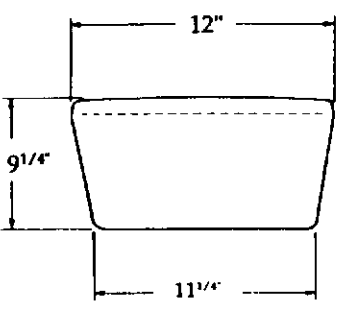

on
m
er
ith
be
en
ise

The Newport

Designed for our Verona tub, the Newport also fits the Aspen I and II. Its gently sloping sculptured lines render considerable comfort to the user. While adding esthetic value, it is also efficient being removable for cleaning and storage.