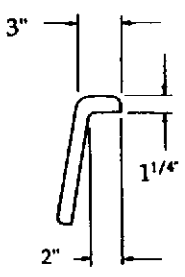

on
m
er
ith
be
en
ise

The Newport

Designed for our Verona tub, the Newport also fits the Aspen I and II. Its gently sloping sculptured lines render considerable comfort to the user. While adding esthetic value, it is also efficient being removable for cleaning and storage.