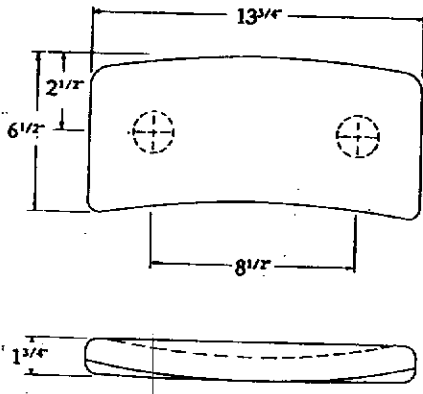

The Trousdale

Unpretentious and humble, the Trousdale is the real winner of our Comfort series. It affords great comfort and versatility fitting over 27 tubs in our current line. At present it is available in two colors—we plan to offer more in the near future.