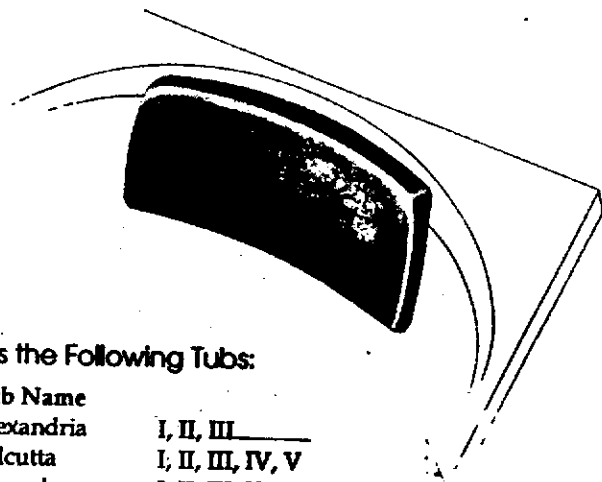

The Trousdale

Unpretentious and humble, the Trousdale is the real winner of our Comfort series. It affords great comfort and versatility fitting over 27 tubs in our current line. At present it is available in two colors—we plan to offer more in the near future.

*Colors Available: _____

Bone
White

Fits the Following Tubs:

Tub Name	
Alexandria	I, II, III
Calcutta	I, II, III, IV, V
Granada	I, II, III, V, VI
Louvre	I, II, III, IV, V
Rome	I, II, III, IV, V, VI
Parie	I, II
Cannes	
Romada	
Sonoma	

Fits the Following Tubs:

Tub Name	Pillow Size A	No. Per Tub Req.
Rio I	20"	1
Rio II	27"	1
Rio III	31"	1
Rio IV	26"	2
Seville I	28"	2
Seville II	24"	2
Montecarlo	39"	1

Colors Available:

In the most popular standard Kohler, Eljer and American Standard colors