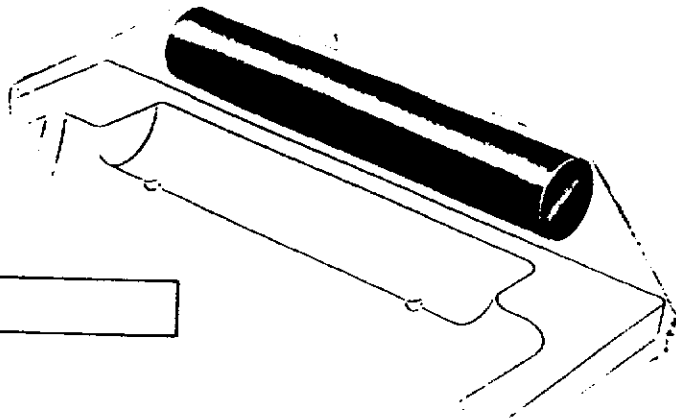

Fits the Following Tubs:

Tub Name	Pillow Size A	No. Per Tub Req.
Rio I	20"	1
Rio II	27"	1
Rio III	31"	1
Rio IV	26"	2
Seville I	28"	2
Seville II	24"	2
Montecarlo	39"	1

Colors Available:

In the most popular standard Kohler, Eljer and American Standard colors