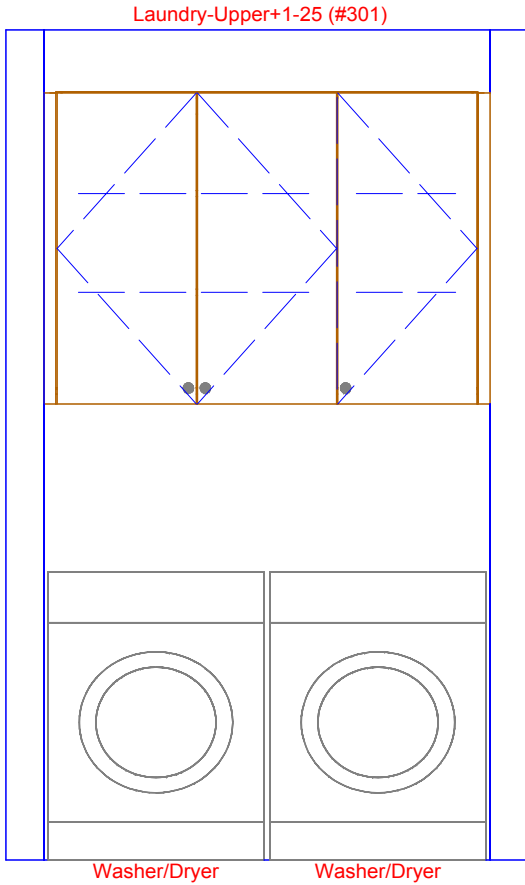

1 1/2      52 3/4      1 1/2

103 3/4  
 46 3/4  
 7 3/4  
 39  
 57  
 57

55 3/4

1 LAUNDRY 01 ELEVATION  
 SCALE: 1/2" = 1' 0"

LAUNDRY 01 CABINETRY FLOOR PLAN  
 SCALE: 1/2" = 1' 0"

**Classic Bath Designs, Inc.**  
 11544 Sheldon St., Sun Valley, CA 91352  
 818.767.1144 fax: 818.767.1278

Cust: 1128 Ogden

PO# DWELLING

Scale: As Noted

LAUNDRY #01

Approved \_\_\_\_\_

Job: FL-S\_POs\_PreFIN/PreFIN\_IntEB:PreFIN

Size: A

Dr By: Brian