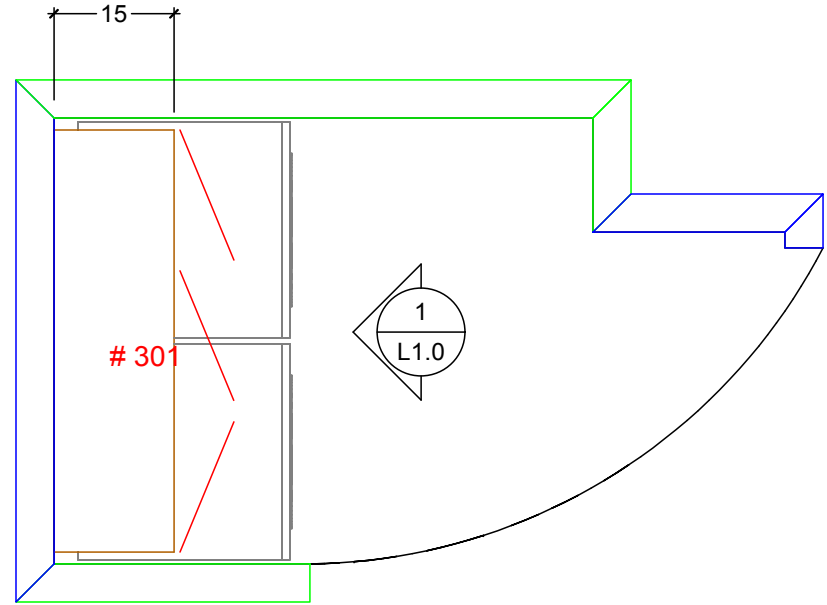

1 1/2      52 3/4      1 1/2

103 3/4  
 46 3/4  
 7 3/4  
 39  
 57  
 57

55 3/4

1 LAUNDRY 01 ELEVATION  
 SCALE: 1/2" = 1' 0"

LAUNDRY 01 CABINETRY FLOOR PLAN  
 SCALE: 1/2" = 1' 0"

**Classic Bath Designs, Inc.**  
 11544 Sheldon St., Sun Valley, CA 91352  
 818.767.1144 fax: 818.767.1278

Cust: 1128 Ogden

PO# DWELLING

Scale: As Noted

LAUNDRY #01

Approved \_\_\_\_\_

Job: FL-S\_POs\_PreFIN/PreFIN\_IntEB:PreFIN

Size: A

Dr By: Brian