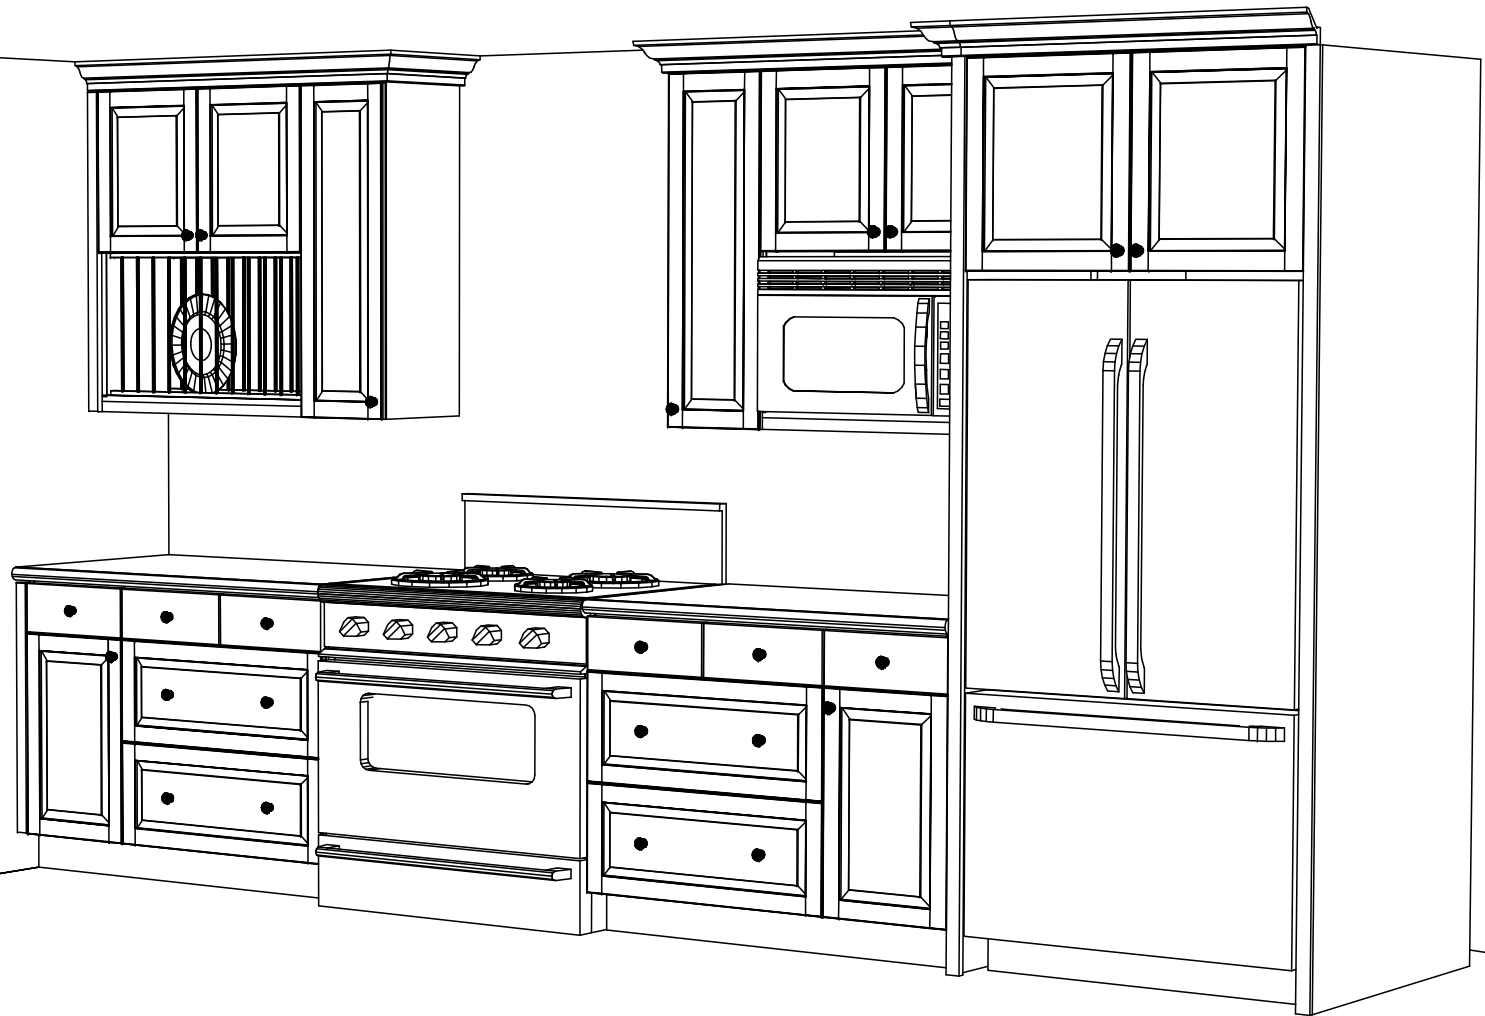

Classic Bath Designs, Inc.
11544 Sheldon St., Sun Valley, CA 91352
818.767.1144 fax: 818.767.1278

Cust: Keegan-SB

PO# KITCHEN

Scale: As Noted

Approved _____

Job: FL-S_PreFIN/Walnut:perSample_IntEB:PreFIN

Size: A

Dr By: Brian

08/31/2016

Persp