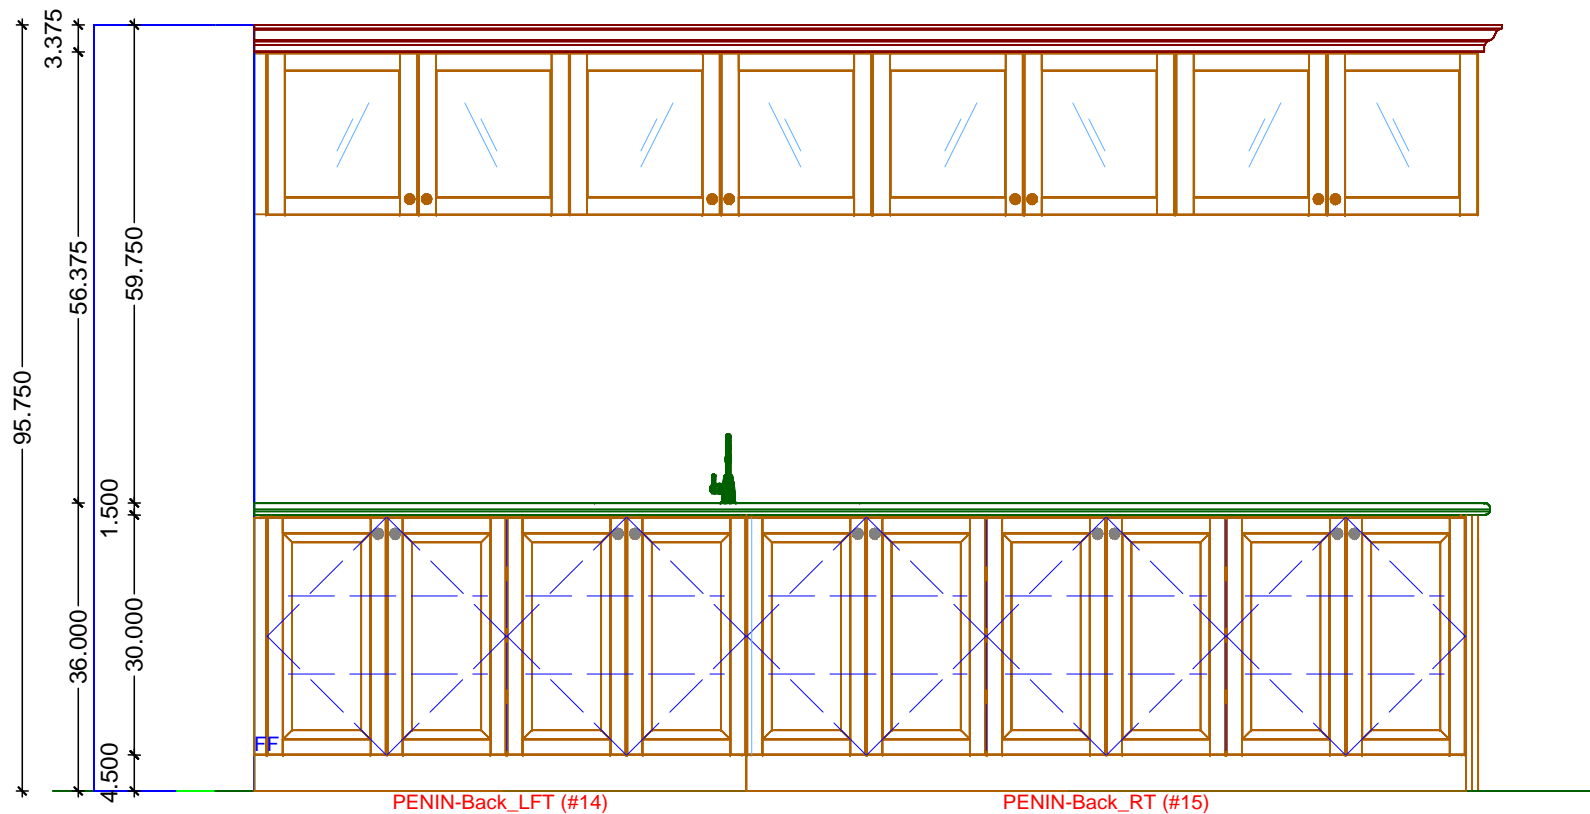

1 KITCHEN ELEVATION - RANGE AND FRIDGE WALL
 SCALE: 1/2" = 1' 0"

Classic Bath Designs, Inc.
 11544 Sheldon St., Sun Valley, CA 91352
 818.767.1144 fax: 818.767.1278

Cust: Keegan-SB	PO# KITCHEN	Scale: As Noted		
Approved _____	Job: FL-S_PreFIN/Walnut:perSample_IntEB:PreFIN	Size: A	Dr By: Brian	08/31/2016

K.1

1 KITCHEN ELEVATION - INSIDE PENINSULA
SCALE: 1/2" = 1' 0"

Classic Bath Designs, Inc.
11544 Sheldon St., Sun Valley, CA 91352
818.767.1144 fax: 818.767.1278

Cust: Keegan-SB

PO# KITCHEN

Scale: As Noted

Approved _____

Job: FL-S_PreFIN/Walnut:perSample_IntEB:PreFIN

Size: A

Dr By: Brian

08/31/2016

K.2

1 KITCHEN ELEVATION - PENINSULA BACK
SCALE: 1/2" = 1' 0"

Classic Bath Designs, Inc.
11544 Sheldon St., Sun Valley, CA 91352
818.767.1144 fax: 818.767.1278