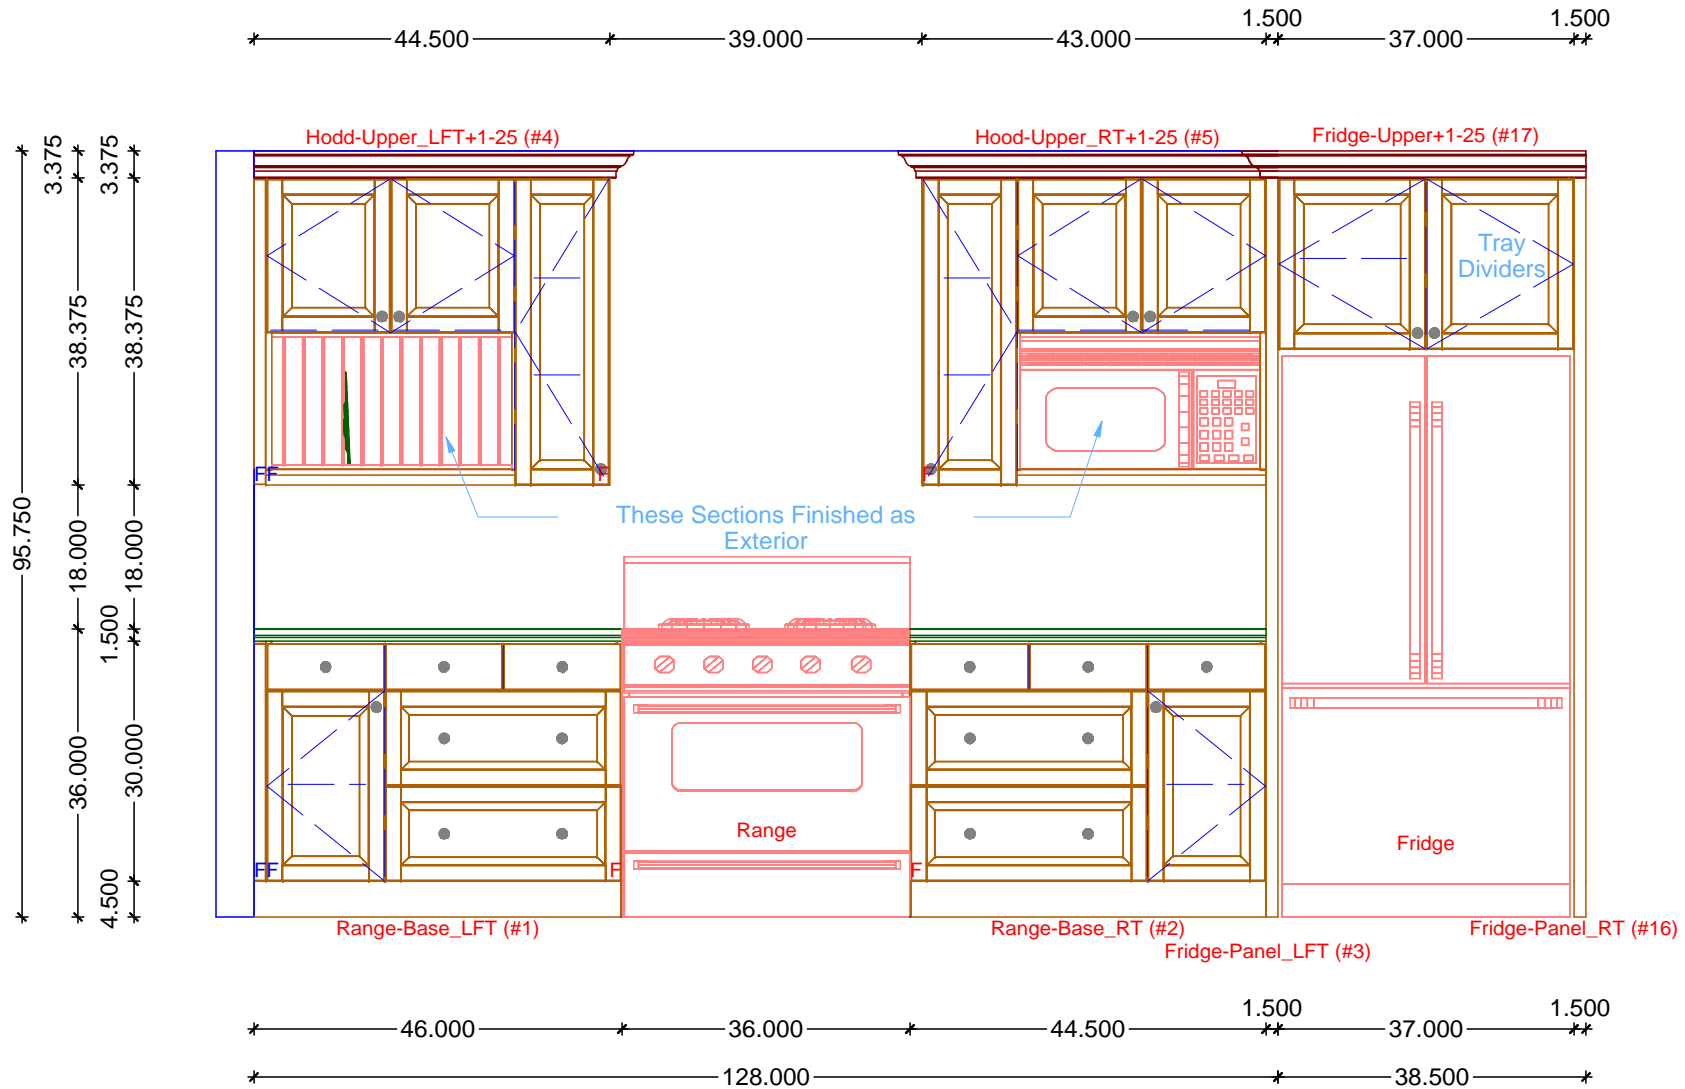

○ KITCHEN CABINERY FLOOR PLAN
 SCALE: 3/8" = 1' 0"

Classic Bath Designs, Inc.
 11544 Sheldon St., Sun Valley, CA 91352
 818.767.1144 fax: 818.767.1278

Cust: Keegan-SB	PO# KITCHEN	Scale: As Noted	K.0	
Approved _____	Job: FL-S_PreFIN/Walnut:perSample_IntEB:PreFIN	Size: A		

1 KITCHEN ELEVATION - RANGE AND FRIDGE WALL
 SCALE: 1/2" = 1' 0"

Classic Bath Designs, Inc.
 11544 Sheldon St., Sun Valley, CA 91352
 818.767.1144 fax: 818.767.1278

Cust: Keegan-SB	PO# KITCHEN	Scale: As Noted		
Approved _____	Job: FL-S_PreFIN/Walnut:perSample_IntEB:PreFIN	Size: A	Dr By: Brian	08/31/2016

K.1

1 KITCHEN ELEVATION - INSIDE PENINSULA
SCALE: 1/2" = 1' 0"

Classic Bath Designs, Inc.
11544 Sheldon St., Sun Valley, CA 91352
818.767.1144 fax: 818.767.1278

Cust: Keegan-SB

PO# KITCHEN

Scale: As Noted

Approved _____

Job: FL-S_PreFIN/Walnut:perSample_IntEB:PreFIN

Size: A

Dr By: Brian

08/31/2016

K.2

1 KITCHEN ELEVATION - PENINSULA BACK
SCALE: 1/2" = 1' 0"

Classic Bath Designs, Inc.
11544 Sheldon St., Sun Valley, CA 91352
818.767.1144 fax: 818.767.1278