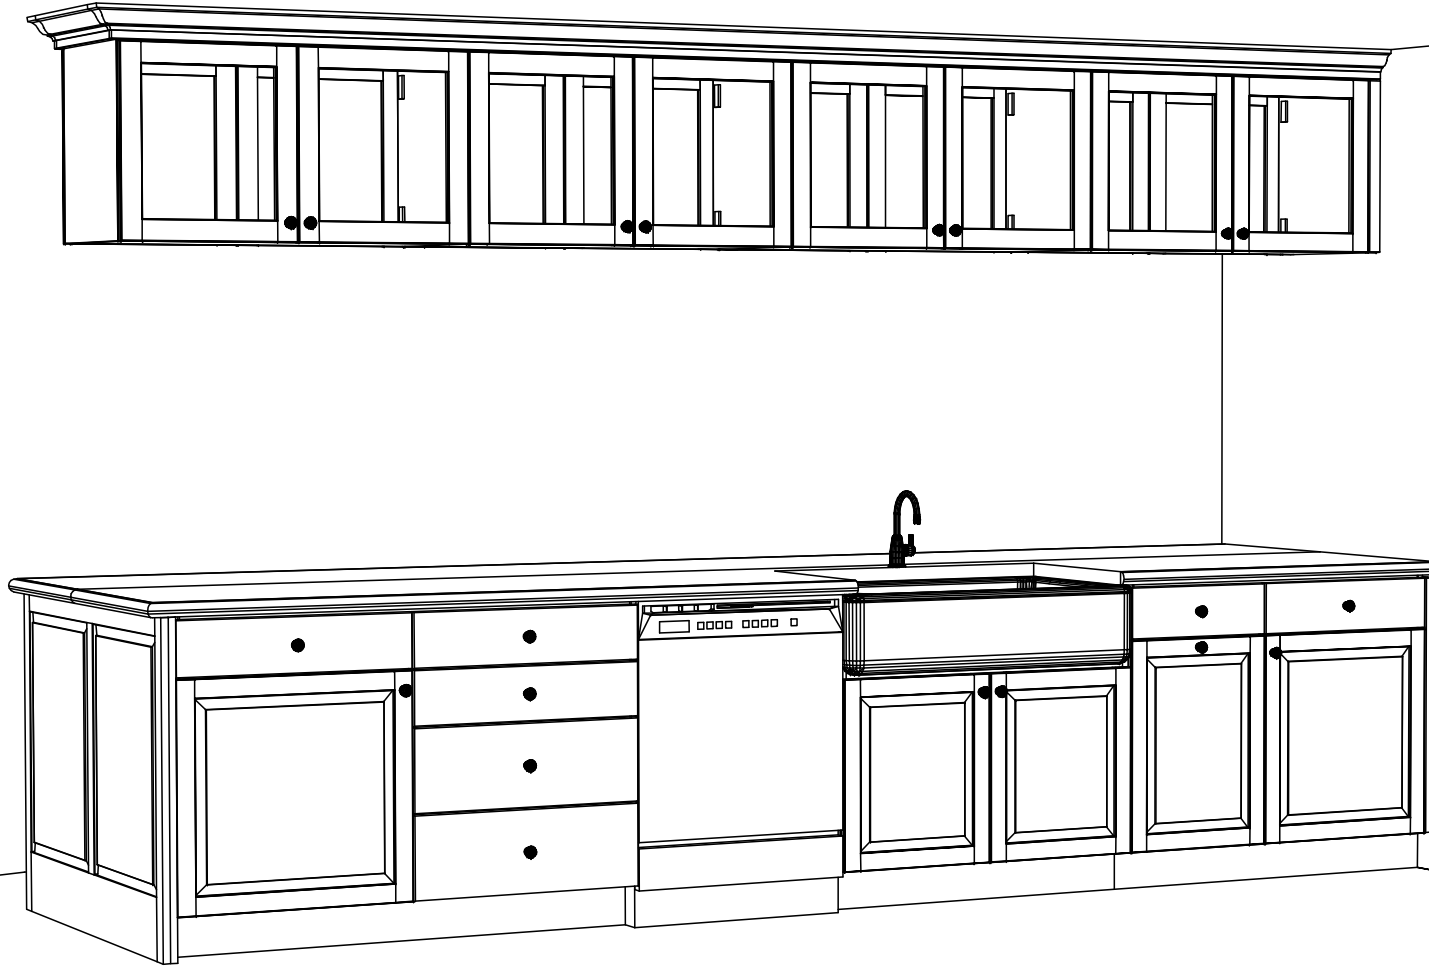

Size: A

Dr By: Brian

08/31/2016

Persp

Classic Bath Designs, Inc.
 11544 Sheldon St., Sun Valley, CA 91352
 818.767.1144 fax: 818.767.1278

Cust: Keegan-SB

PO# KITCHEN

Scale: As Noted