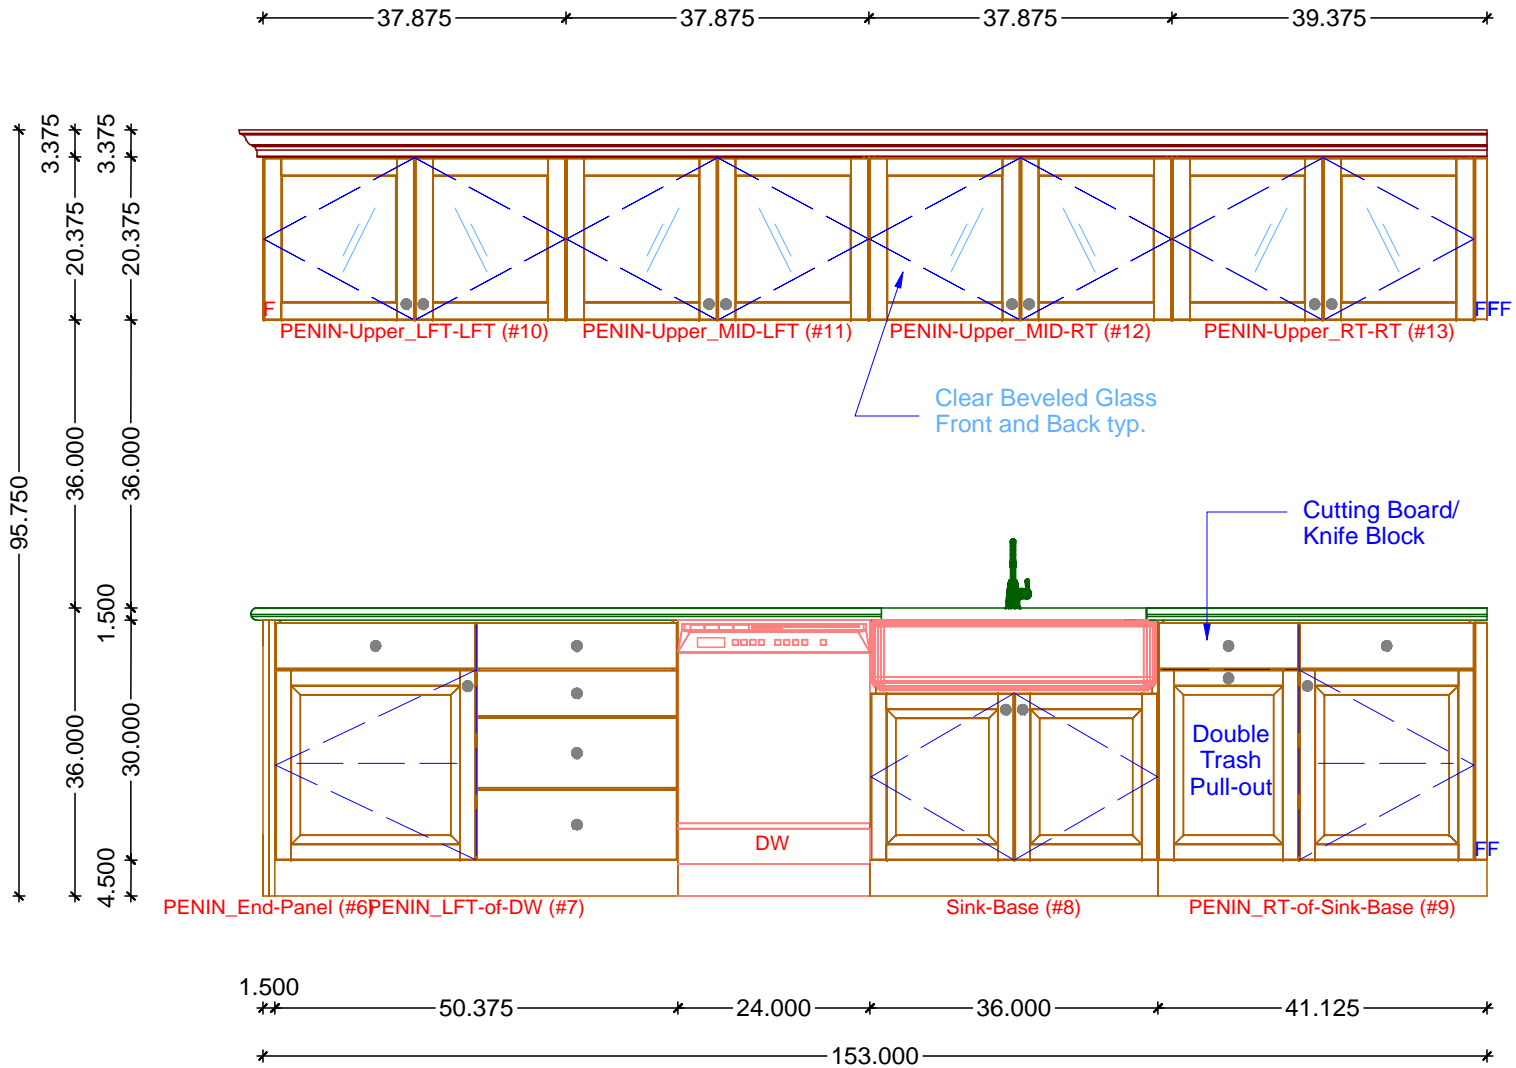

○ KITCHEN CABINERY FLOOR PLAN
 SCALE: 3/8" = 1' 0"

Classic Bath Designs, Inc.
 11544 Sheldon St., Sun Valley, CA 91352
 818.767.1144 fax: 818.767.1278

Cust: Keegan-SB	PO# KITCHEN	Scale: As Noted	K.0	
Approved _____	Job: FL-S_PreFIN/Walnut:perSample_IntEB:PreFIN	Size: A		

1 KITCHEN ELEVATION - RANGE AND FRIDGE WALL
 SCALE: 1/2" = 1' 0"

Classic Bath Designs, Inc.
 11544 Sheldon St., Sun Valley, CA 91352
 818.767.1144 fax: 818.767.1278

Cust: Keegan-SB	PO# KITCHEN	Scale: As Noted		
Approved _____	Job: FL-S_PreFIN/Walnut:perSample_IntEB:PreFIN	Size: A	Dr By: Brian	08/31/2016

K.1

1 KITCHEN ELEVATION - INSIDE PENINSULA
SCALE: 1/2" = 1' 0"

Classic Bath Designs, Inc.
11544 Sheldon St., Sun Valley, CA 91352
818.767.1144 fax: 818.767.1278

Cust: Keegan-SB

PO# KITCHEN

Scale: As Noted

Approved _____