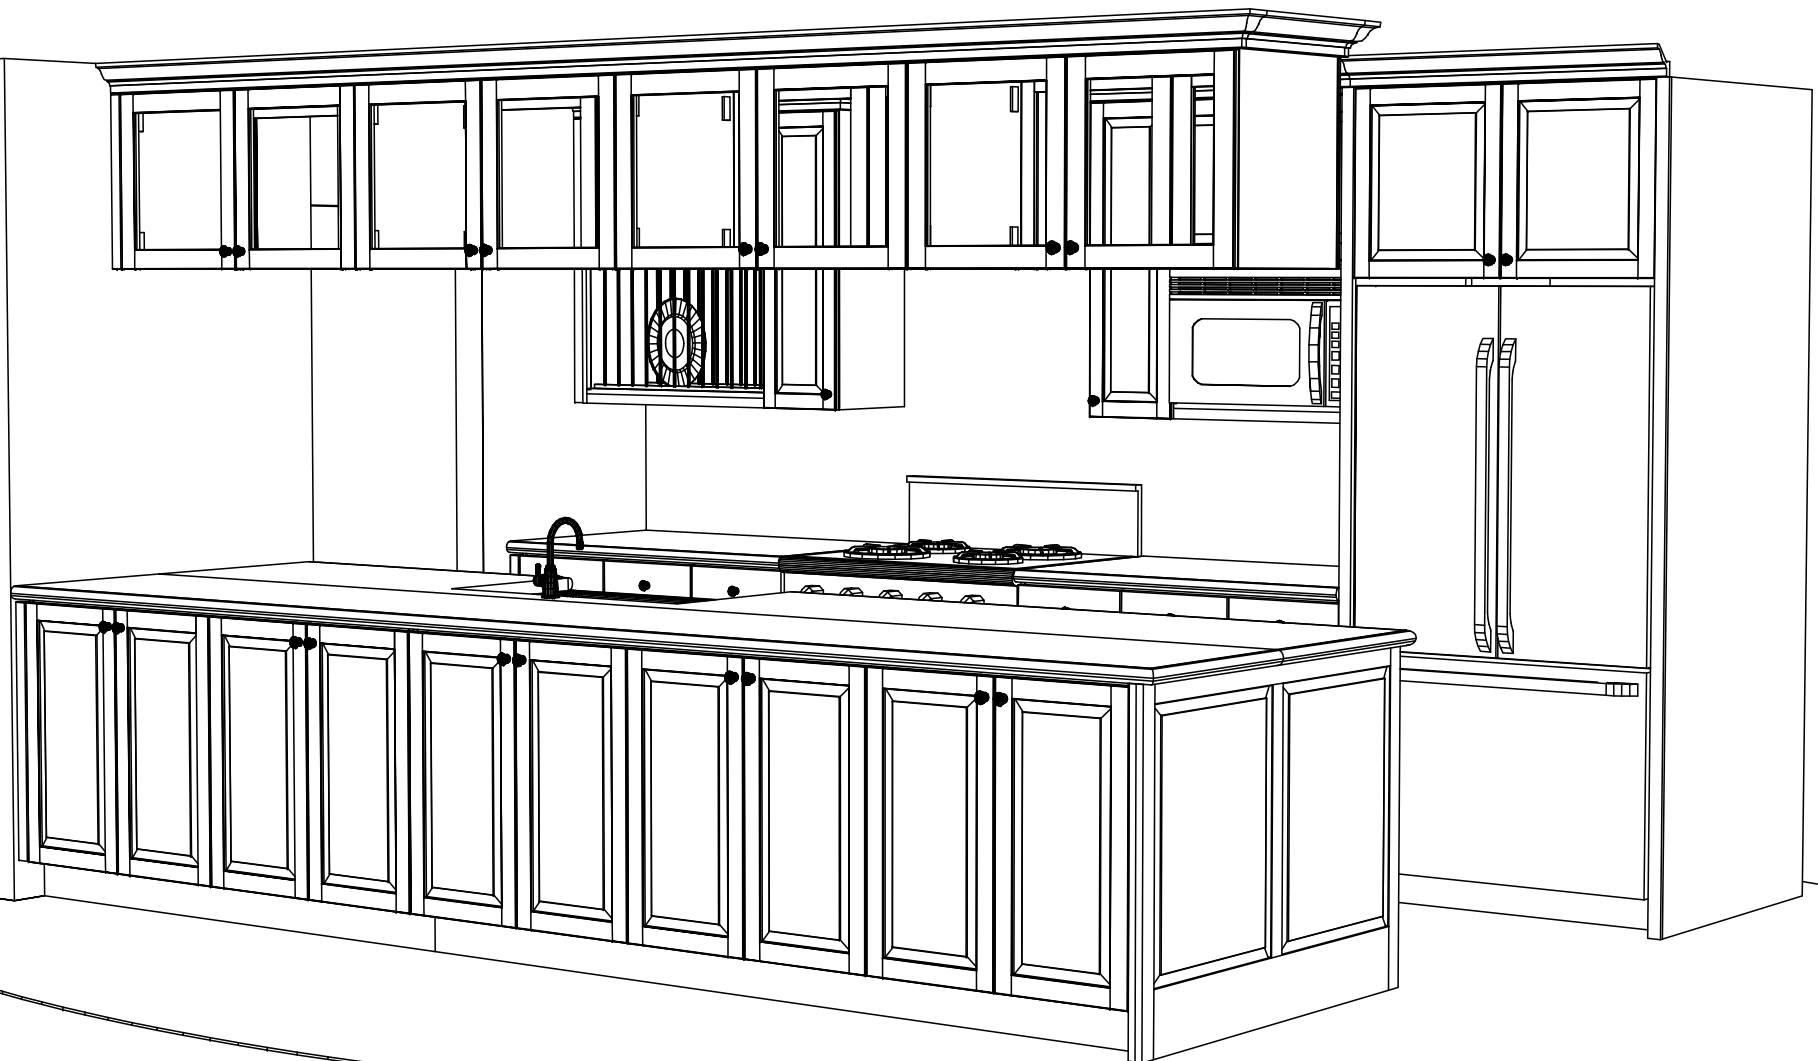

Classic Bath Designs, Inc.
11544 Sheldon St., Sun Valley, CA 91352
818.767.1144 fax: 818.767.1278

Cust: Keegan-SB	PO# KITCHEN	Scale: As Noted	
Approved _____	Job: FL-S_PreFIN/Walnut:perSample_IntEB:PreFIN	Size: A	Dr By: Brian 08/31/2016

Persp