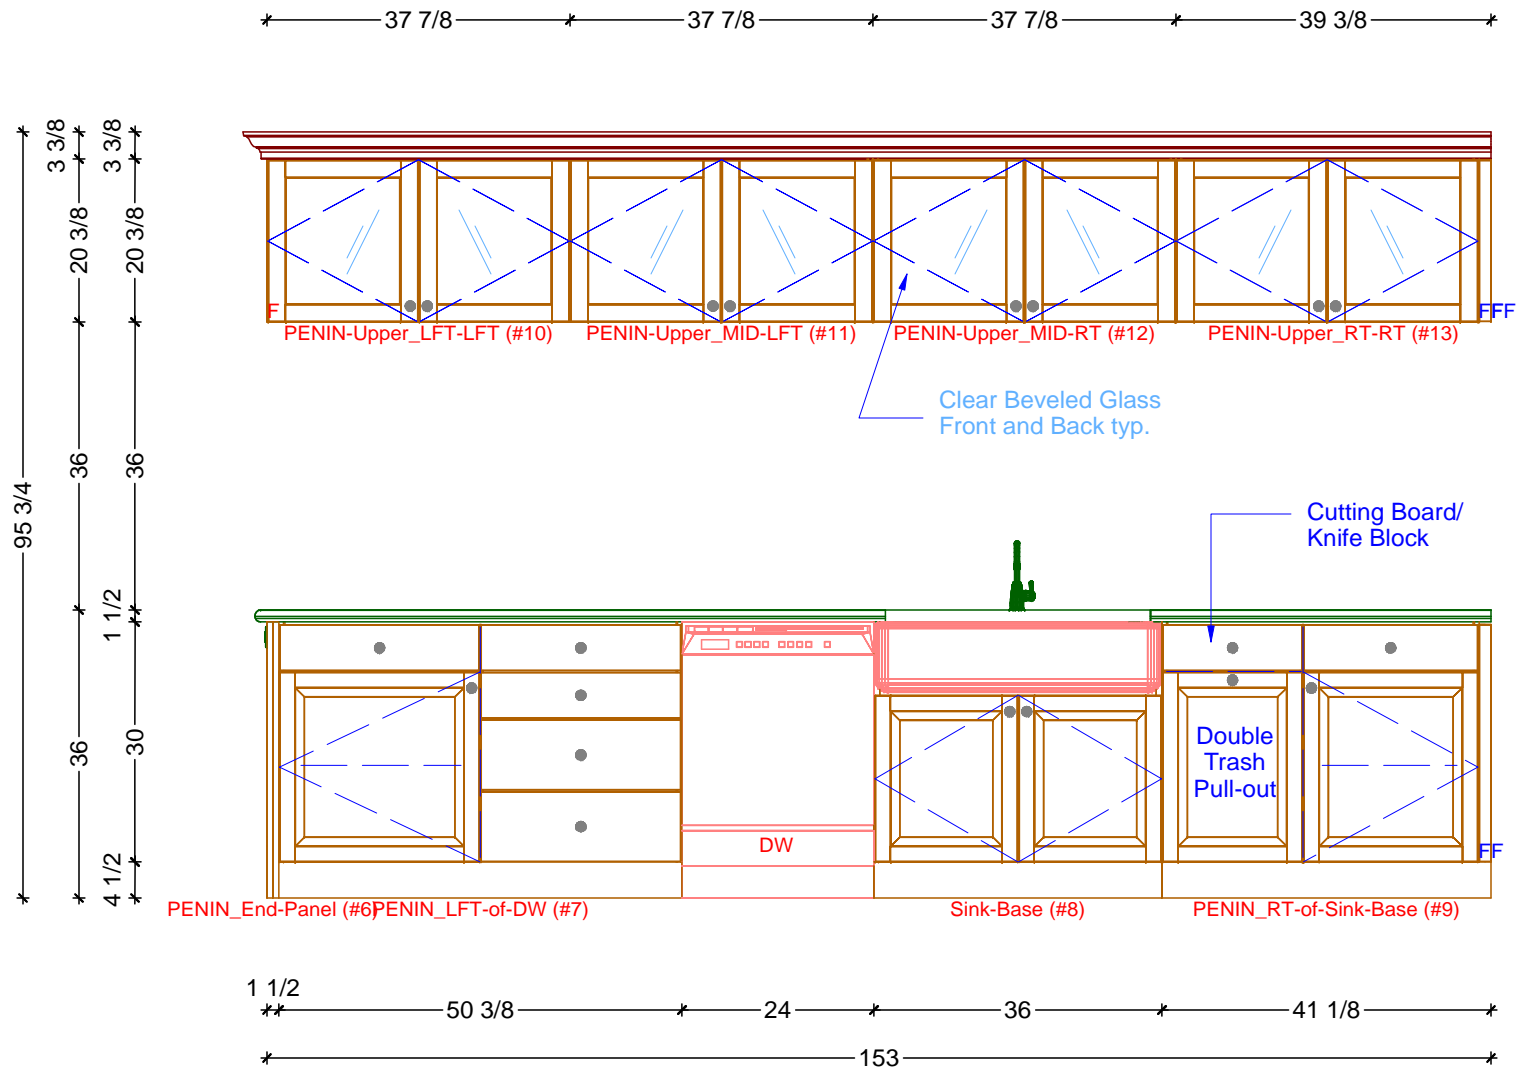


 **KITCHEN CABINERY FLOOR PLAN**
SCALE: 3/8" = 1' 0"

Classic Bath Designs, Inc.
11544 Sheldon St., Sun Valley, CA 91352
818.767.1144 fax: 818.767.1278

Cust: Keegan-SB		PO# KITCHEN	Scale: As Noted		K.0
Approved _____	Job: FL-S_PreFIN/Walnut:perSample_IntEB:PreFIN		Size: A	Dr By: Brian	

1 KITCHEN ELEVATION - RANGE AND FRIDGE WALL
 SCALE: 1/2" = 1' 0"

Classic Bath Designs, Inc.
 11544 Sheldon St., Sun Valley, CA 91352
 818.767.1144 fax: 818.767.1278

Cust: Keegan-SB	PO# KITCHEN	Scale: As Noted		
Approved _____	Job: FL-S_PreFIN/Walnut:perSample_IntEB:PreFIN	Size: A	Dr By: Brian	09/05/2016

K.1

1 KITCHEN ELEVATION - INSIDE PENINSULA
 SCALE: 1/2" = 1' 0"

Classic Bath Designs, Inc.
 11544 Sheldon St., Sun Valley, CA 91352
 818.767.1144 fax: 818.767.1278

Cust: Keegan-SB	PO# KITCHEN	Scale: As Noted		
Approved _____	Job: FL-S_PreFIN/Walnut:perSample_IntEB:PreFIN	Size: A	Dr By: Brian	09/05/2016