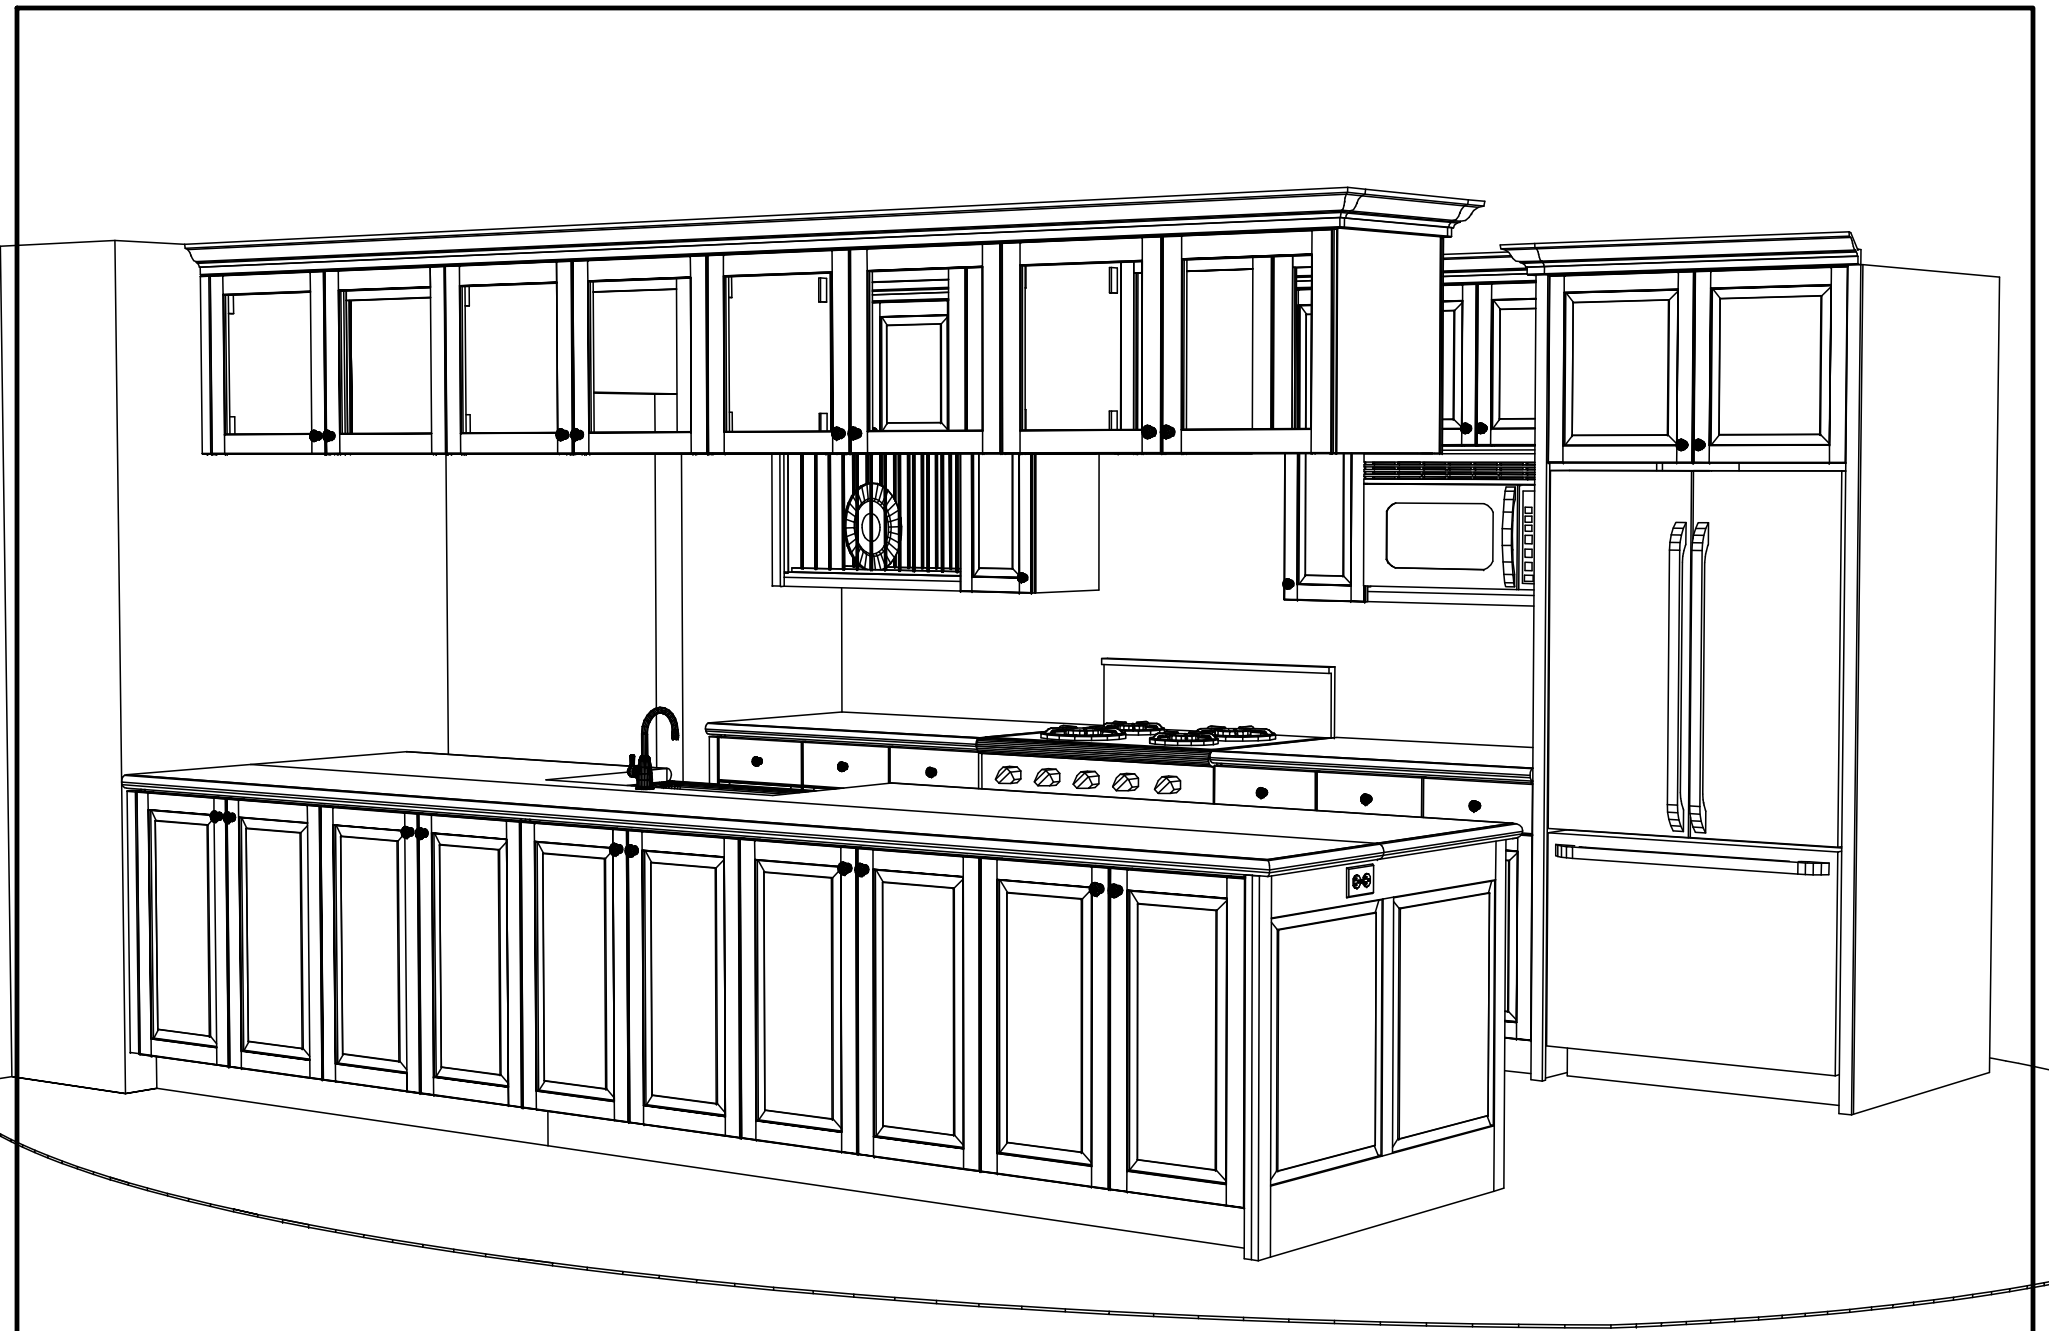

Classic Bath Designs, Inc.
11544 Sheldon St., Sun Valley, CA 91352
818.767.1144 fax: 818.767.1278

Cust: Keegan-SB	PO# KITCHEN	Scale: As Noted	
Approved _____	Job: FL-S_PreFIN/Walnut:perSample_IntEB:PreFIN	Size: A	Dr By: Brian 09/05/2016

Persp