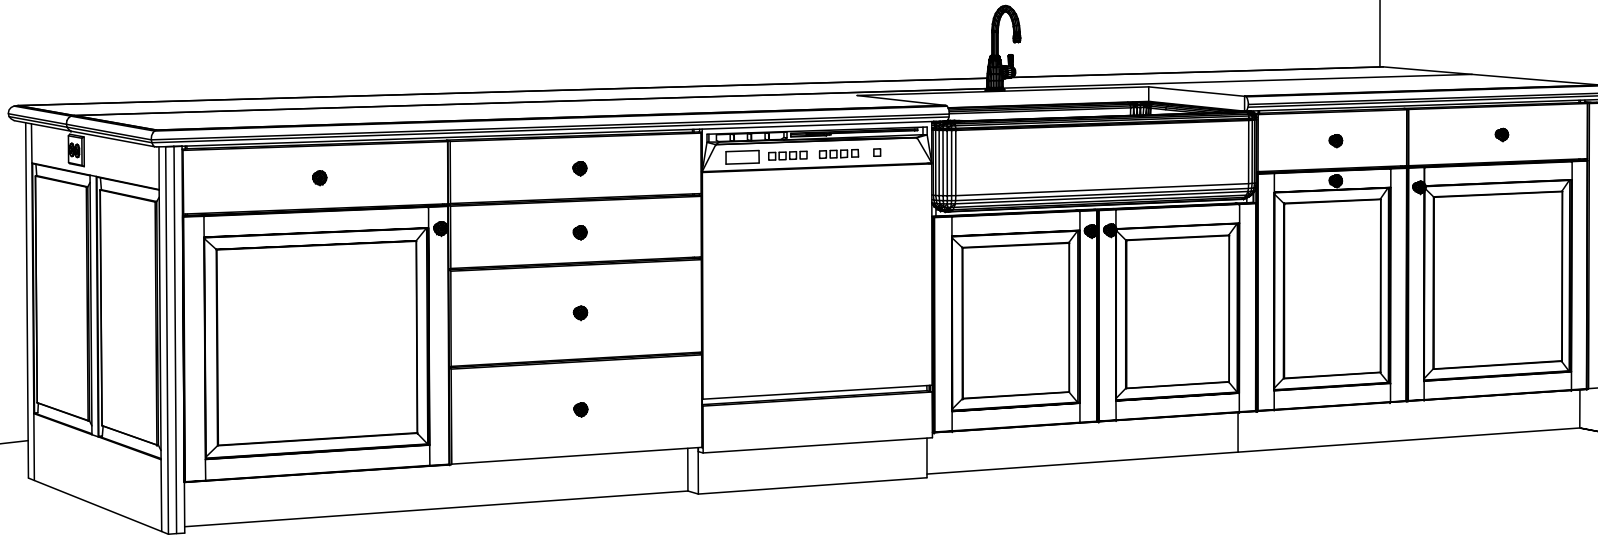

Classic Bath Designs, Inc.
11544 Sheldon St., Sun Valley, CA 91352
818.767.1144 fax: 818.767.1278

Cust: Keegan-SB

PO# KITCHEN

Scale: As Noted

Approved _____

Job: FL-S_PreFIN/Walnut:perSample_IntEB:PreFIN

Size: A

Dr By: Brian

09/05/2016

Persp