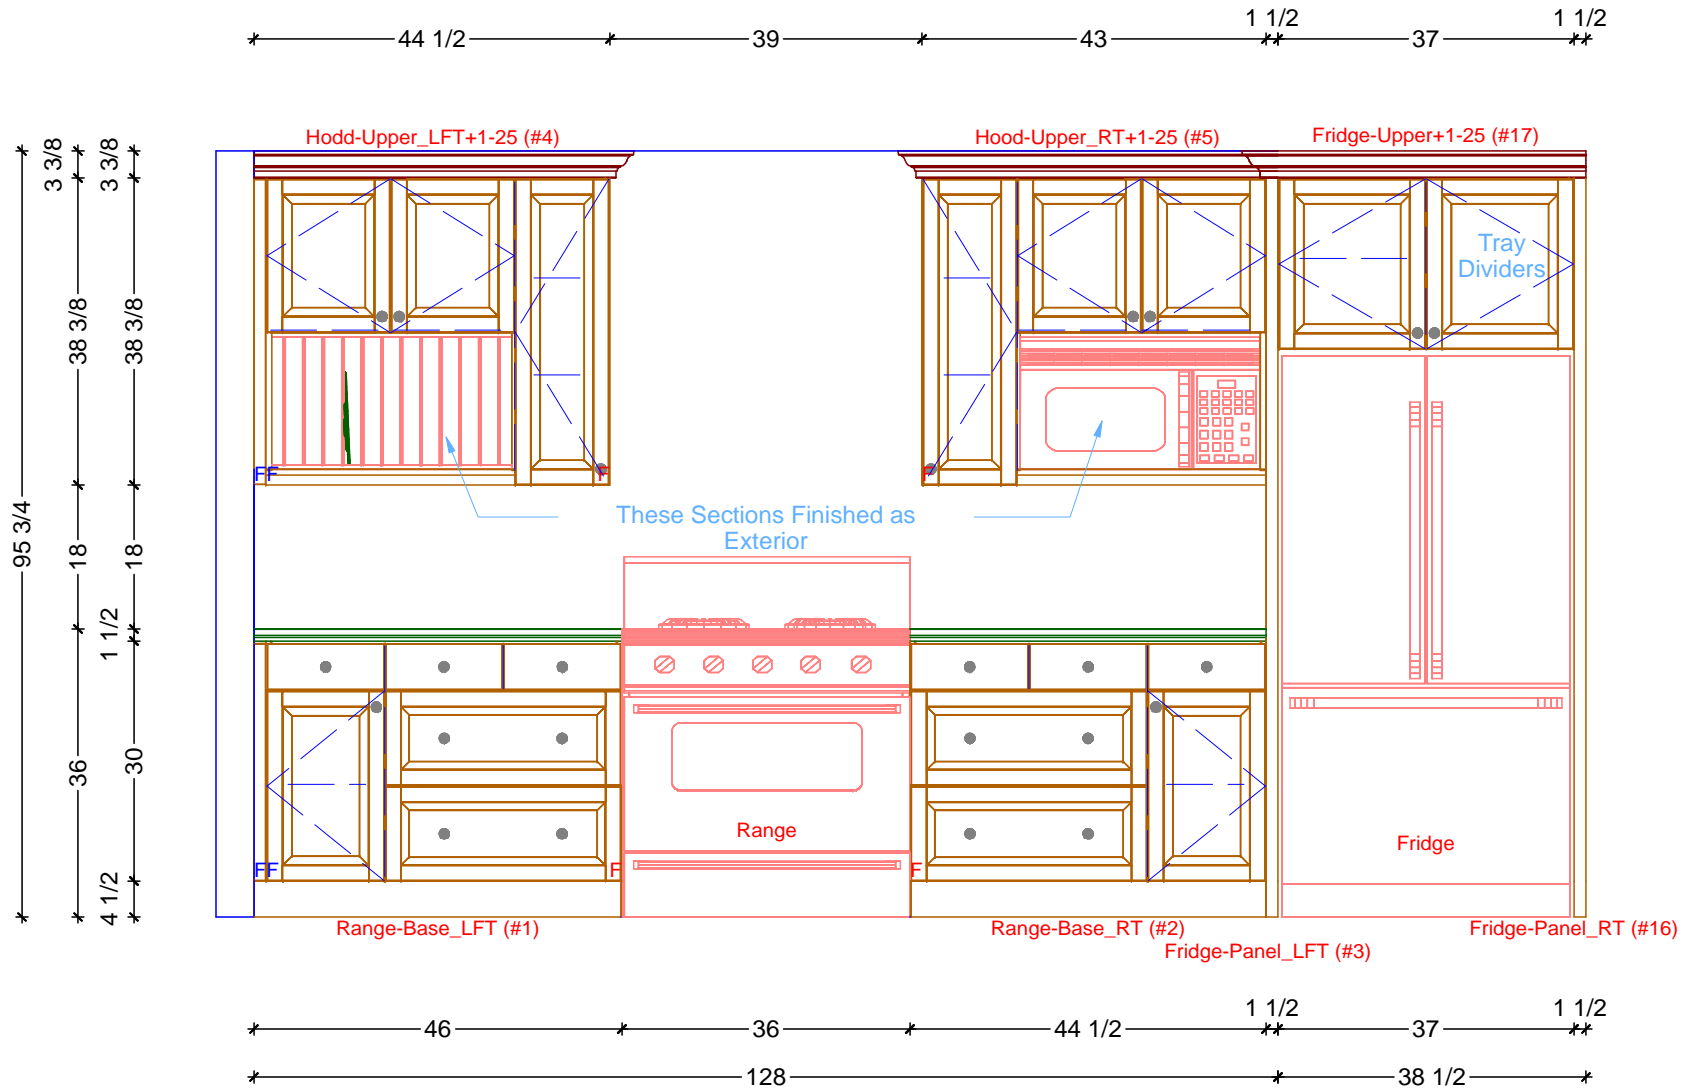


 **KITCHEN CABINERY FLOOR PLAN**
SCALE: 3/8" = 1' 0"

Classic Bath Designs, Inc.
11544 Sheldon St., Sun Valley, CA 91352
818.767.1144 fax: 818.767.1278

Cust: Keegan-SB		PO# KITCHEN	Scale: As Noted		K.0
Approved _____	Job: FL-S_PreFIN/Walnut:perSample_IntEB:PreFIN		Size: A	Dr By: Brian	

1 KITCHEN ELEVATION - RANGE AND FRIDGE WALL
 SCALE: 1/2" = 1' 0"

Classic Bath Designs, Inc.
 11544 Sheldon St., Sun Valley, CA 91352
 818.767.1144 fax: 818.767.1278

Cust: Keegan-SB	PO# KITCHEN	Scale: As Noted		
Approved _____	Job: FL-S_PreFIN/Walnut:perSample_IntEB:PreFIN	Size: A	Dr By: Brian	09/05/2016

K.1

1 KITCHEN ELEVATION - INSIDE PENINSULA
 SCALE: 1/2" = 1' 0"

Classic Bath Designs, Inc.
 11544 Sheldon St., Sun Valley, CA 91352
 818.767.1144 fax: 818.767.1278

Cust: Keegan-SB	PO# KITCHEN	Scale: As Noted		
Approved _____	Job: FL-S_PreFIN/Walnut:perSample_IntEB:PreFIN	Size: A	Dr By: Brian	09/05/2016

K.2

1 KITCHEN ELEVATION - PENINSULA BACK
 SCALE: 1/2" = 1' 0"

Classic Bath Designs, Inc.
 11544 Sheldon St., Sun Valley, CA 91352
 818.767.1144 fax: 818.767.1278

Cust: Keegan-SB	PO# KITCHEN	Scale: As Noted		
Approved _____	Job: FL-S_PreFIN/Walnut:perSample_IntEB:PreFIN	Size: A	Dr By: Brian	09/05/2016