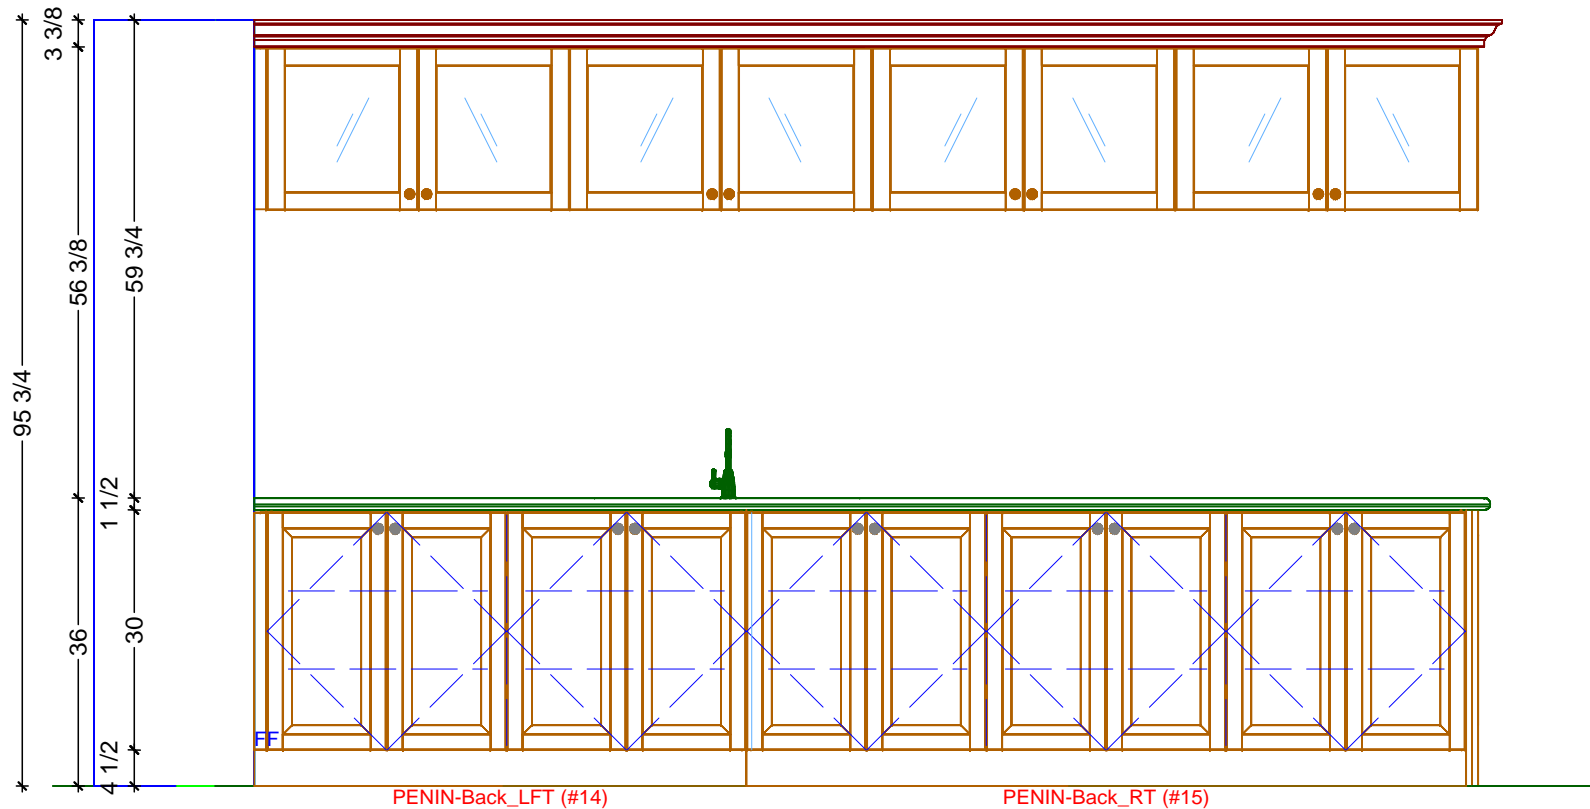

1 KITCHEN ELEVATION - RANGE AND FRIDGE WALL
 SCALE: 1/2" = 1' 0"

Classic Bath Designs, Inc.
 11544 Sheldon St., Sun Valley, CA 91352
 818.767.1144 fax: 818.767.1278

Cust: Keegan-SB	PO# KITCHEN	Scale: As Noted		
Approved _____	Job: FL-S_PreFIN/Walnut:perSample_IntEB:PreFIN	Size: A	Dr By: Brian	09/05/2016

K.1

1 KITCHEN ELEVATION - INSIDE PENINSULA
 SCALE: 1/2" = 1' 0"

Classic Bath Designs, Inc.
 11544 Sheldon St., Sun Valley, CA 91352
 818.767.1144 fax: 818.767.1278

Cust: Keegan-SB	PO# KITCHEN	Scale: As Noted		
Approved _____	Job: FL-S_PreFIN/Walnut:perSample_IntEB:PreFIN	Size: A	Dr By: Brian	09/05/2016

K.2

1 KITCHEN ELEVATION - PENINSULA BACK
 SCALE: 1/2" = 1' 0"

Classic Bath Designs, Inc.
 11544 Sheldon St., Sun Valley, CA 91352
 818.767.1144 fax: 818.767.1278

Cust: Keegan-SB	PO# KITCHEN	Scale: As Noted		
Approved _____	Job: FL-S_PreFIN/Walnut:perSample_IntEB:PreFIN	Size: A	Dr By: Brian	09/05/2016