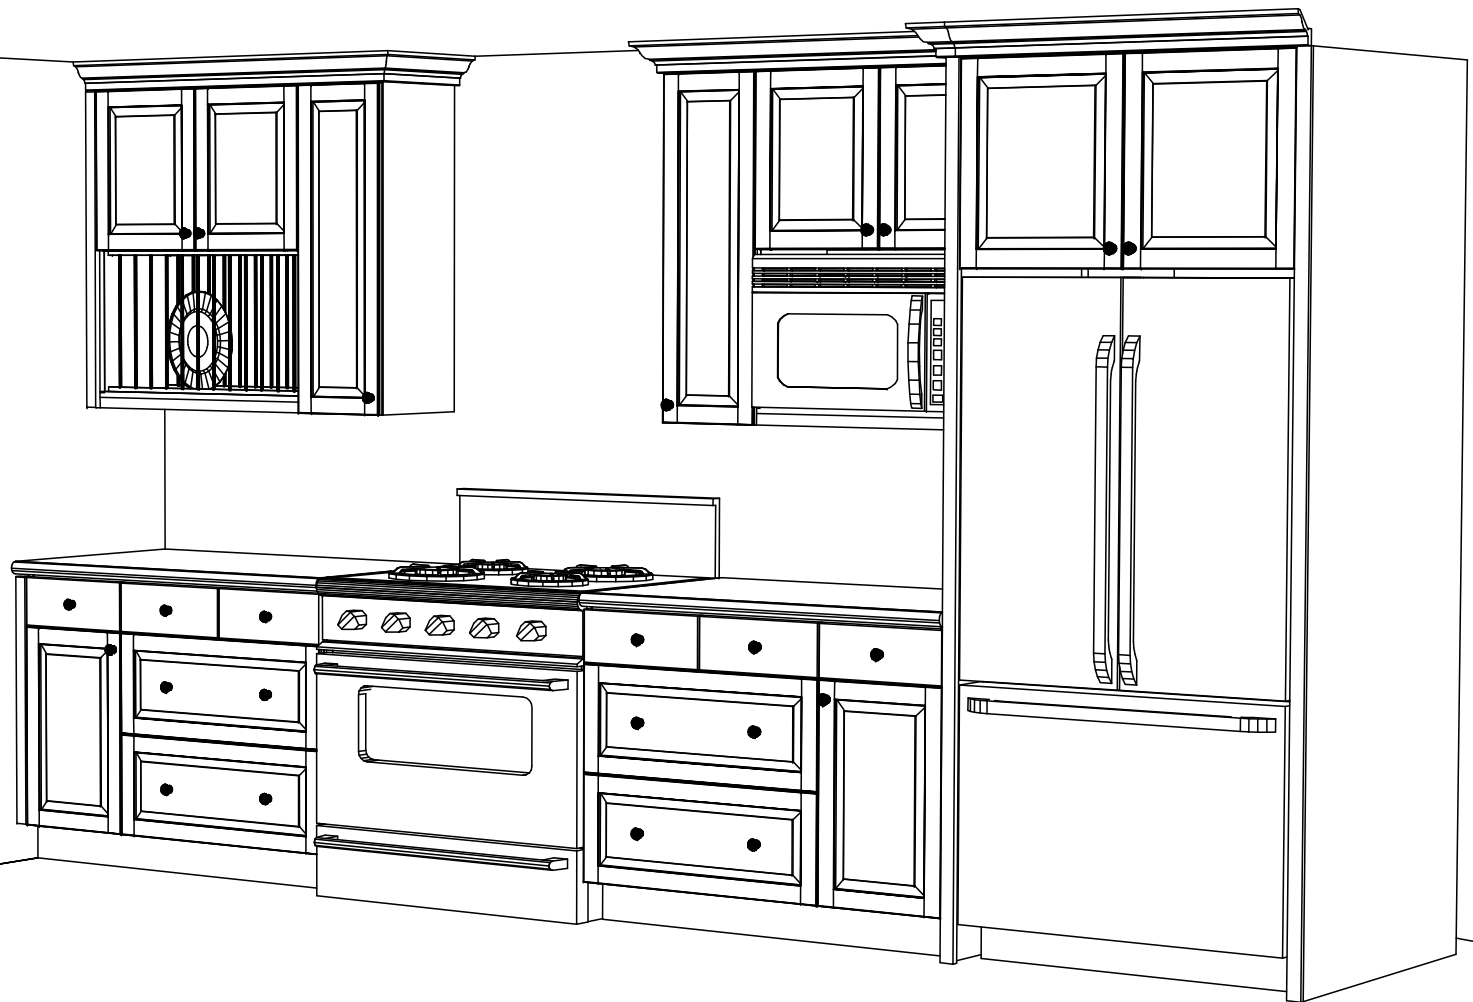

Classic Bath Designs, Inc.
11544 Sheldon St., Sun Valley, CA 91352
818.767.1144 fax: 818.767.1278

Cust: Keegan-SB

PO# KITCHEN

Scale: As Noted

Approved _____

Job: FL-S_PreFIN/Walnut:perSample_IntEB:PreFIN

Size: A

Dr By: Brian

09/05/2016

Persp