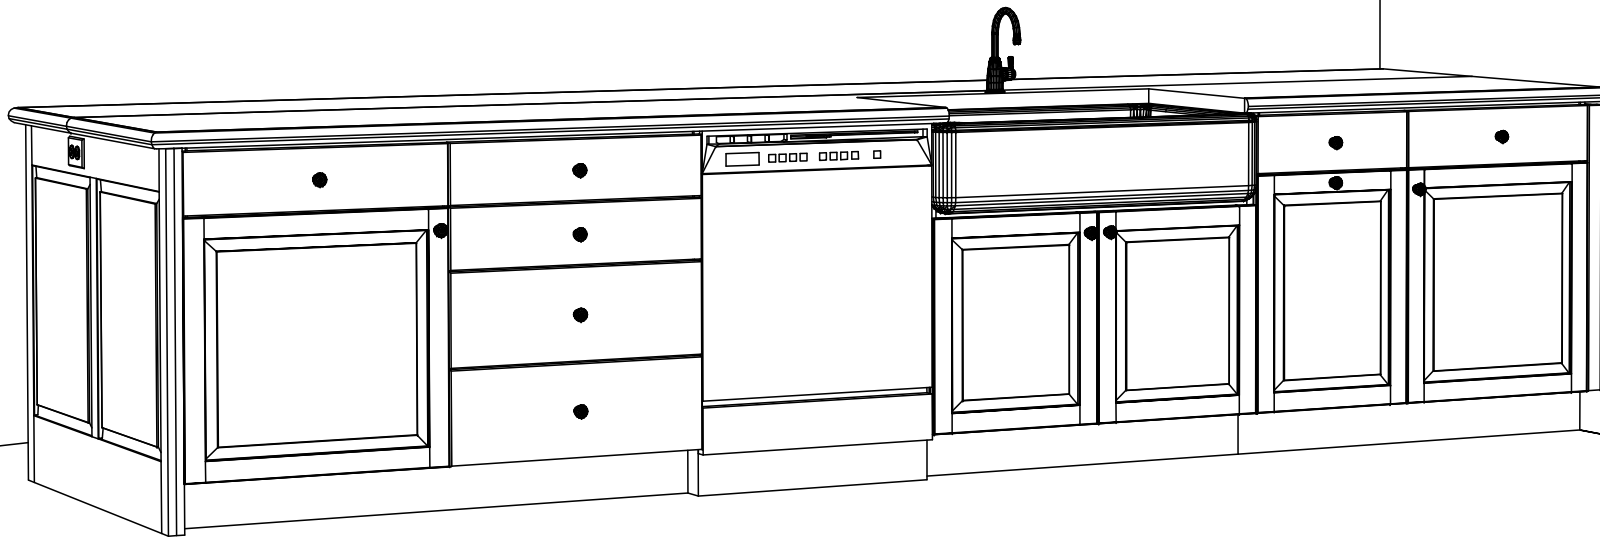

Classic Bath Designs, Inc.
11544 Sheldon St., Sun Valley, CA 91352
818.767.1144 fax: 818.767.1278

Cust: Keegan-SB

PO# KITCHEN

Scale: As Noted

Approved _____

Job: FL-S_PreFIN/Walnut:perSample_IntEB:PreFIN

Size: A

Dr By: Brian

09/07/2016

Persp