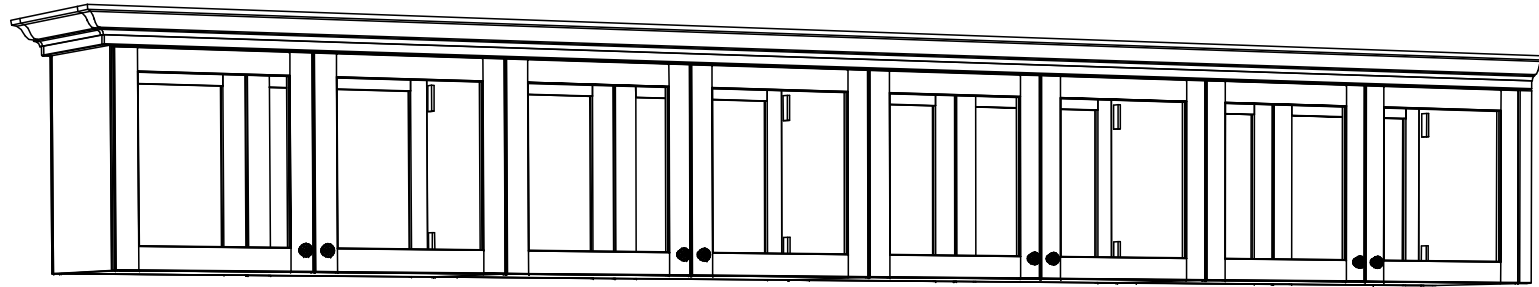

Classic Bath Designs, Inc.
11544 Sheldon St., Sun Valley, CA 91352
818.767.1144 fax: 818.767.1278

Cust: Keegan-SB

PO# KITCHEN

Scale: As Noted

Approved _____

Job: FL-S_PreFIN/Walnut:perSample_IntEB:PreFIN

Size: A

Dr By: Brian

09/07/2016

Persp