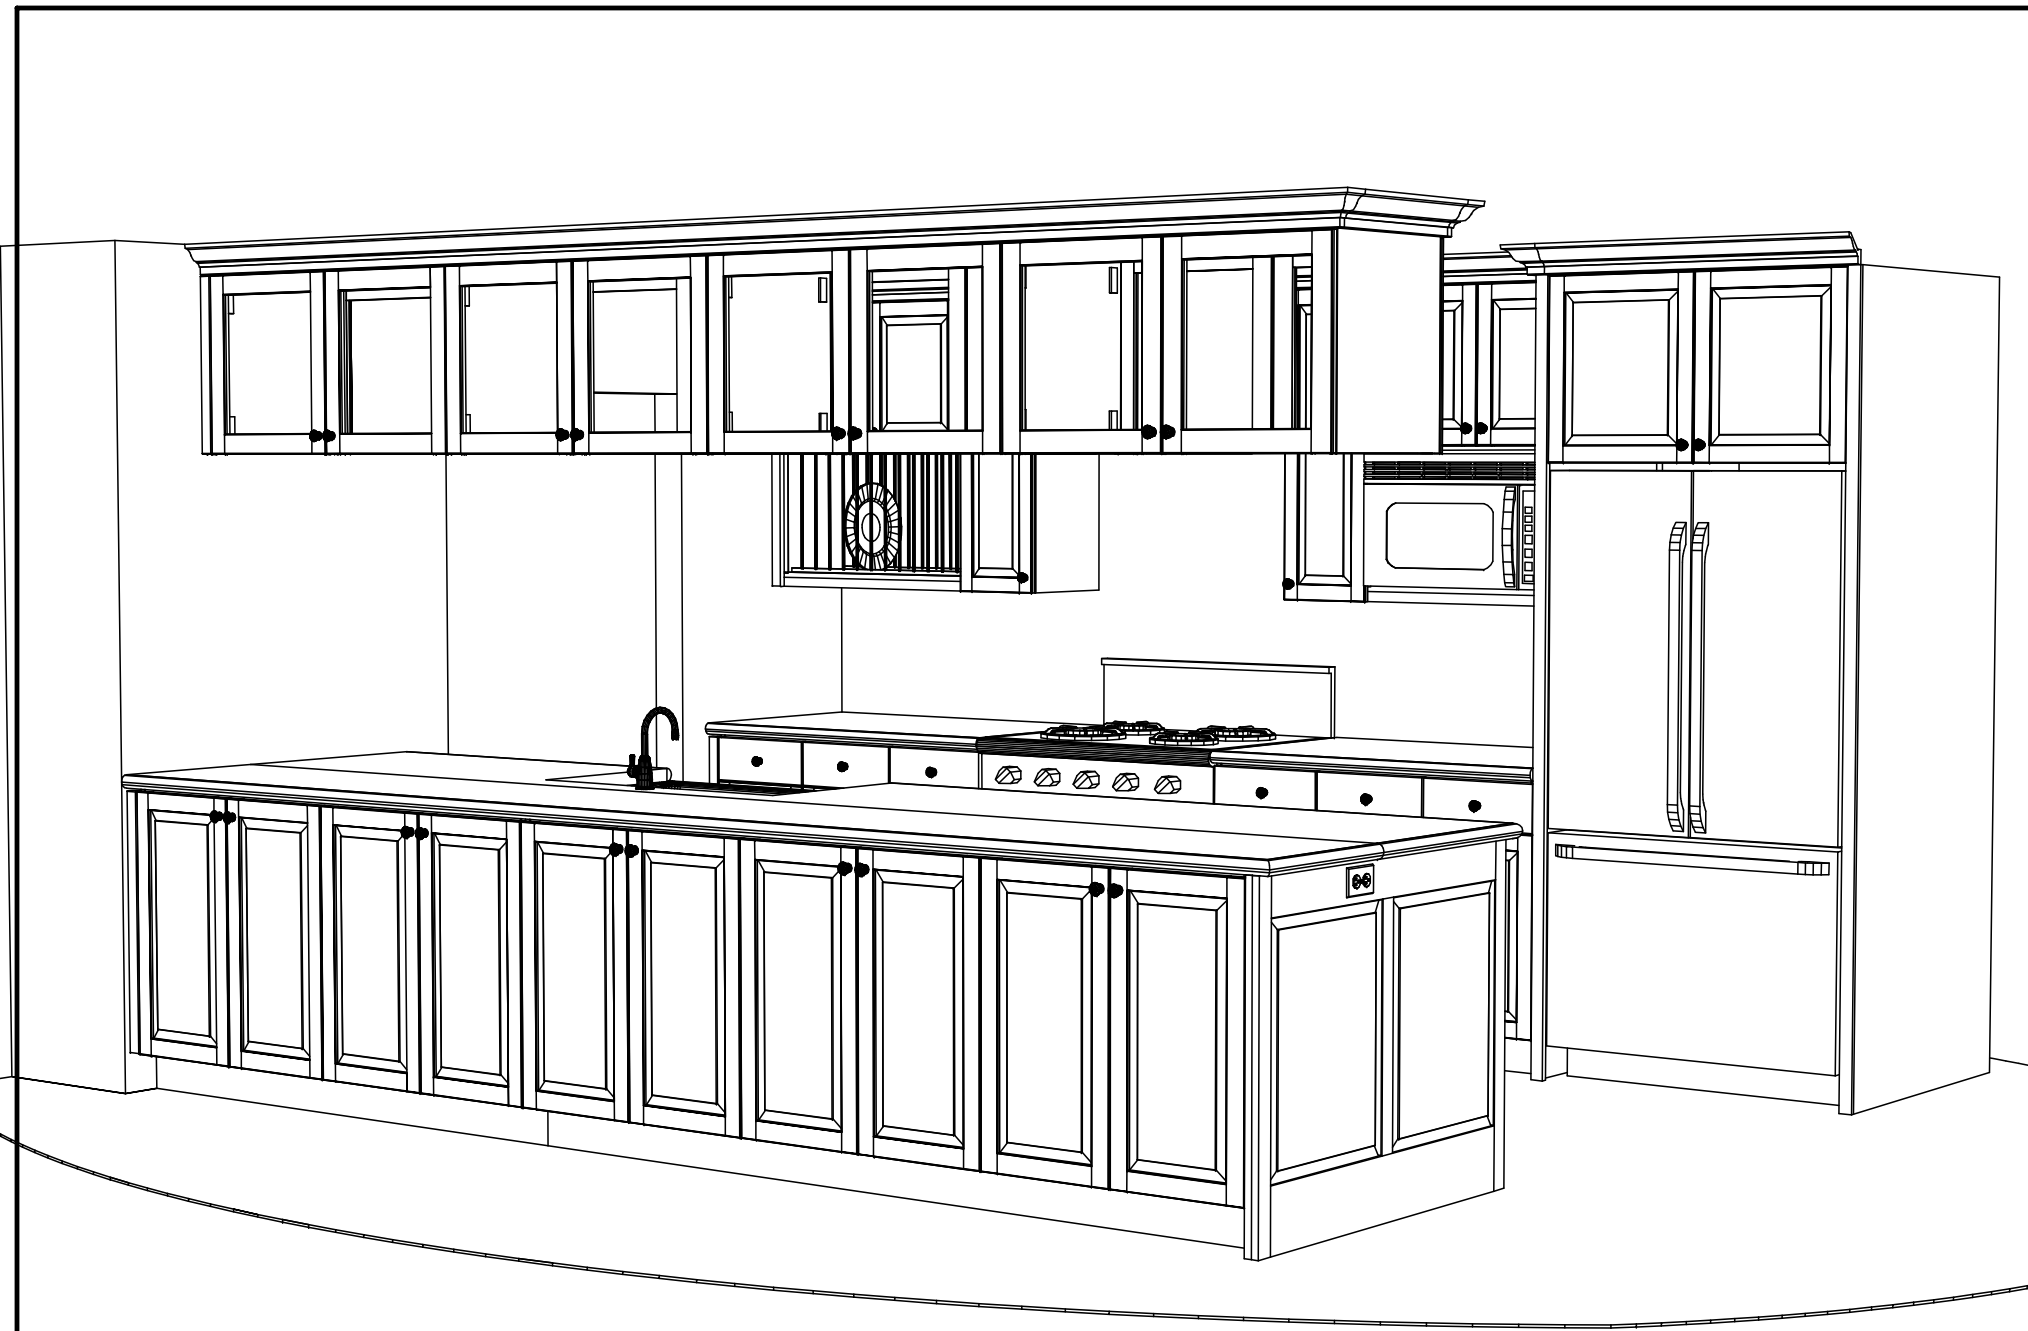

1 KITCHEN ELEVATION - INSIDE PENINSULA
 SCALE: 1/2" = 1' 0"

Classic Bath Designs, Inc.
 11544 Sheldon St., Sun Valley, CA 91352
 818.767.1144 fax: 818.767.1278

Cust: Keegan-SB	PO# KITCHEN	Scale: As Noted		
Approved _____	Job: FL-S_PreFIN/Walnut:perSample_IntEB:PreFIN	Size: A	Dr By: Brian	09/07/2016

K.2

1 KITCHEN ELEVATION - PENINSULA BACK
SCALE: 1/2" = 1' 0"

Classic Bath Designs, Inc.
11544 Sheldon St., Sun Valley, CA 91352
818.767.1144 fax: 818.767.1278

Cust: Keegan-SB	PO# KITCHEN	Scale: As Noted		K.3
Approved _____	Job: FL-S_PreFIN/Walnut:perSample_IntEB:PreFIN	Size: A	Dr By: Brian 09/07/2016	