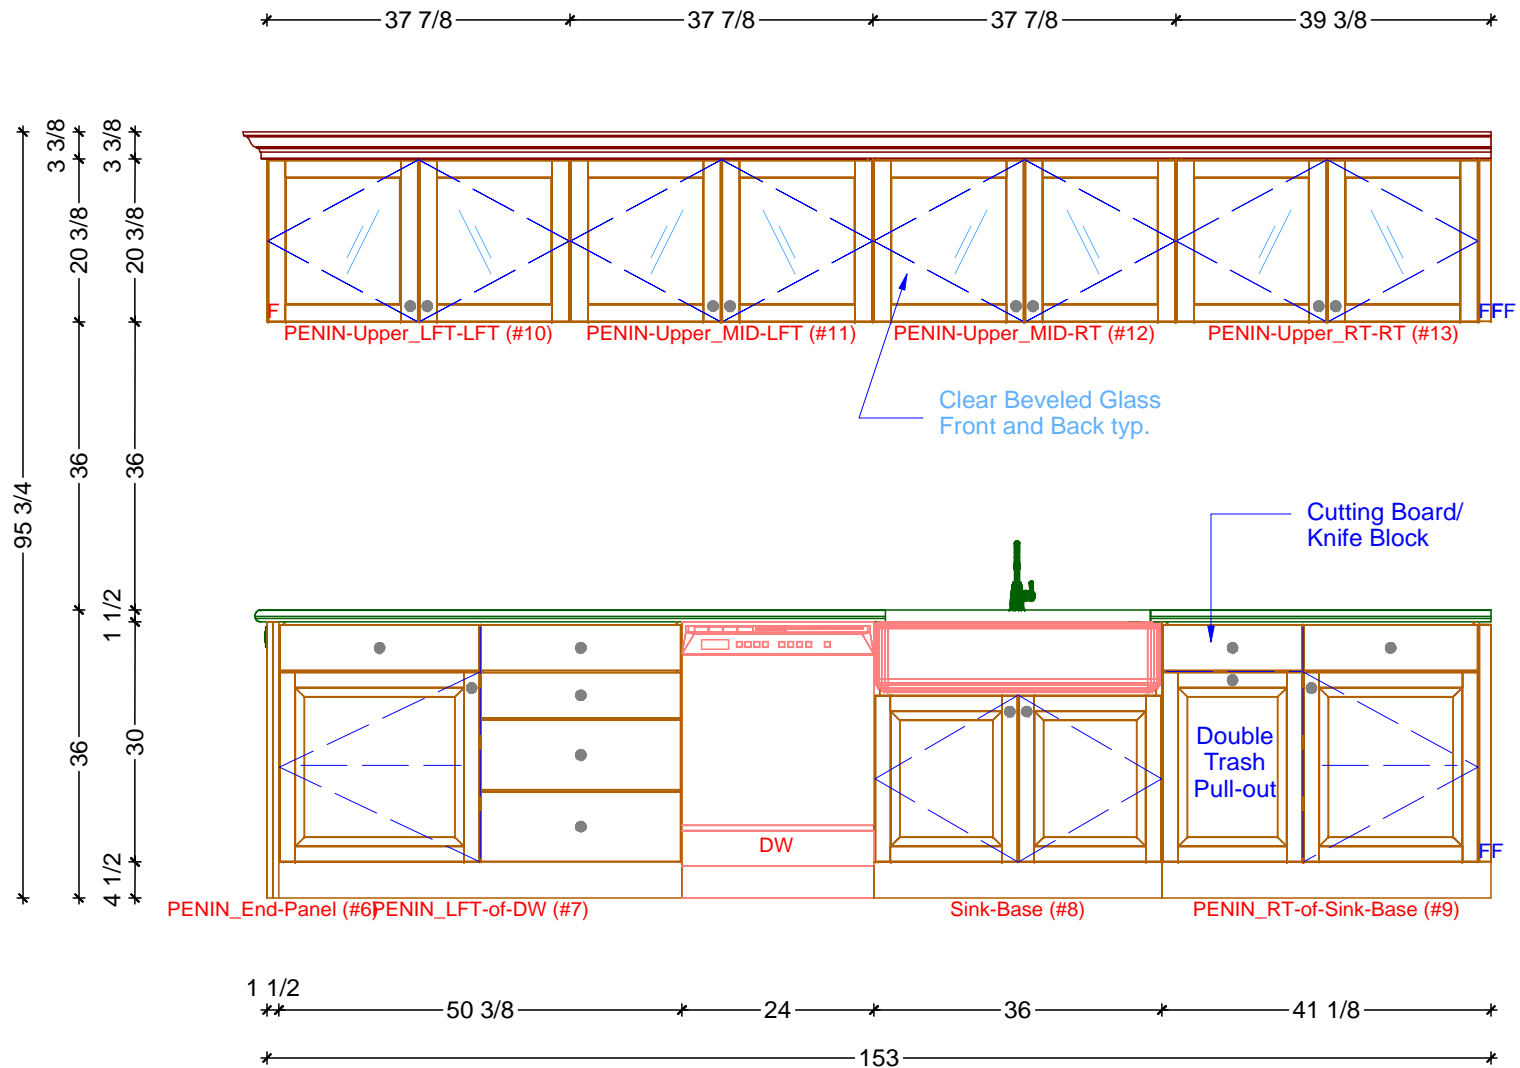

○ KITCHEN CABINETRY FLOOR PLAN
 SCALE: 3/8" = 1' 0"

Classic Bath Designs, Inc.
 11544 Sheldon St., Sun Valley, CA 91352
 818.767.1144 fax: 818.767.1278

Cust: Keegan-SB	PO# KITCHEN	Scale: As Noted	K.0	
Approved _____	Job: FL-S_PreFIN/Walnut:perSample_IntEB:PreFIN	Size: A		

1 KITCHEN ELEVATION - RANGE AND FRIDGE WALL
 SCALE: 1/2" = 1' 0"

Classic Bath Designs, Inc.
 11544 Sheldon St., Sun Valley, CA 91352
 818.767.1144 fax: 818.767.1278

Cust: Keegan-SB	PO# KITCHEN	Scale: As Noted	K.1	
Approved _____	Job: FL-S_PreFIN/Walnut:perSample_IntEB:PreFIN	Size: A		

1 KITCHEN ELEVATION - INSIDE PENINSULA
 SCALE: 1/2" = 1' 0"

Classic Bath Designs, Inc.
 11544 Sheldon St., Sun Valley, CA 91352
 818.767.1144 fax: 818.767.1278

Cust: Keegan-SB	PO# KITCHEN	Scale: As Noted		
Approved _____	Job: FL-S_PreFIN/Walnut:perSample_IntEB:PreFIN	Size: A	Dr By: Brian	09/07/2016