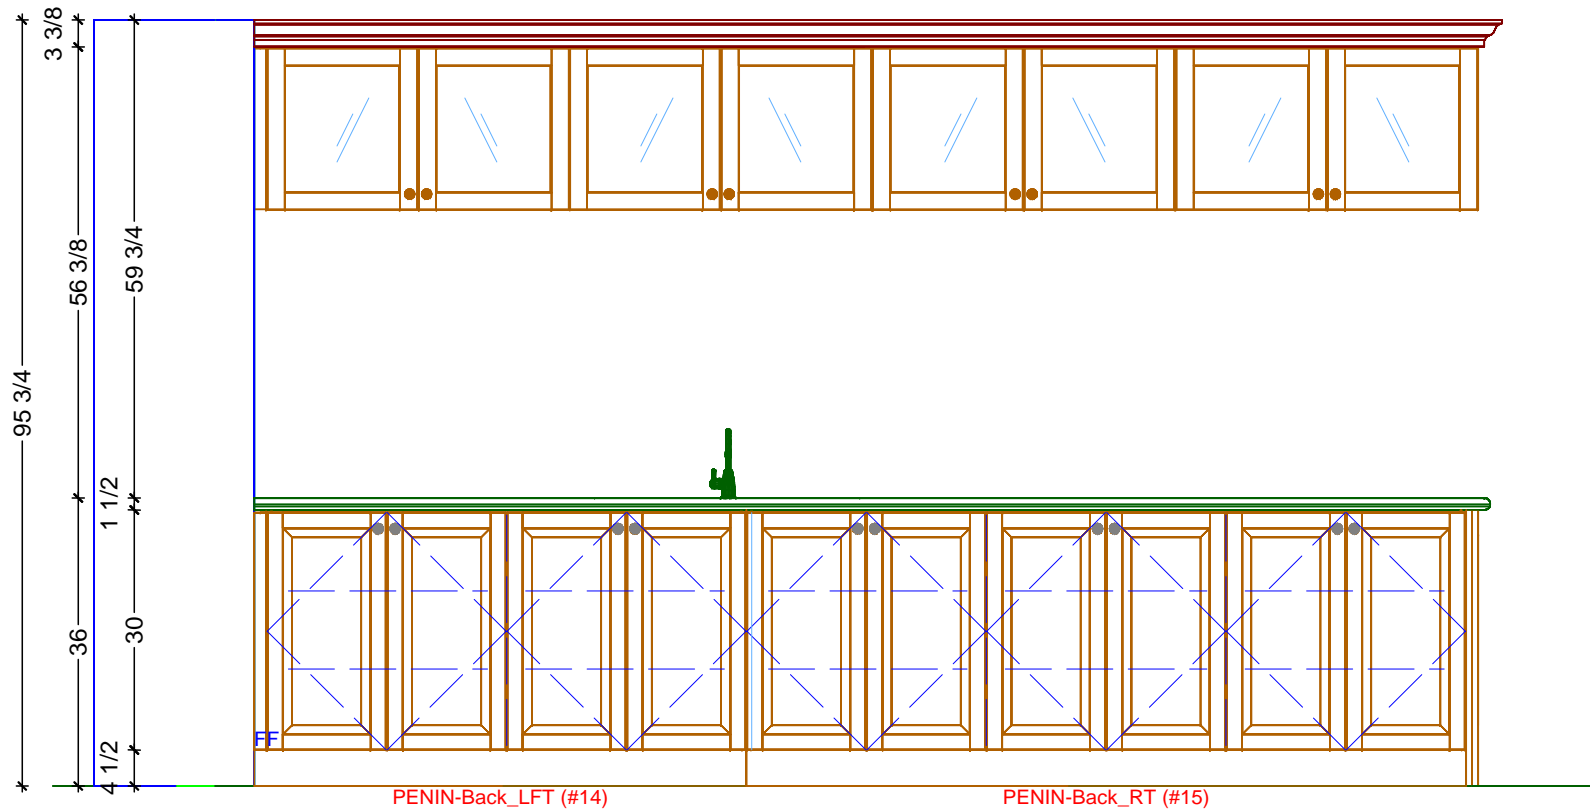

1 KITCHEN ELEVATION - RANGE AND FRIDGE WALL
 SCALE: 1/2" = 1' 0"

Classic Bath Designs, Inc.
 11544 Sheldon St., Sun Valley, CA 91352
 818.767.1144 fax: 818.767.1278

Cust: Keegan-SB	PO# KITCHEN	Scale: As Noted	K.1	
Approved _____	Job: FL-S_PreFIN/Walnut:perSample_IntEB:PreFIN	Size: A		

1 KITCHEN ELEVATION - INSIDE PENINSULA
 SCALE: 1/2" = 1' 0"

Classic Bath Designs, Inc.
 11544 Sheldon St., Sun Valley, CA 91352
 818.767.1144 fax: 818.767.1278

Cust: Keegan-SB	PO# KITCHEN	Scale: As Noted		
Approved _____	Job: FL-S_PreFIN/Walnut:perSample_IntEB:PreFIN	Size: A	Dr By: Brian	09/07/2016

K.2

1 KITCHEN ELEVATION - PENINSULA BACK
SCALE: 1/2" = 1' 0"

Classic Bath Designs, Inc.
11544 Sheldon St., Sun Valley, CA 91352
818.767.1144 fax: 818.767.1278

Cust: Keegan-SB	PO# KITCHEN	Scale: As Noted		K.3
Approved _____	Job: FL-S_PreFIN/Walnut:perSample_IntEB:PreFIN	Size: A	Dr By: Brian 09/07/2016	