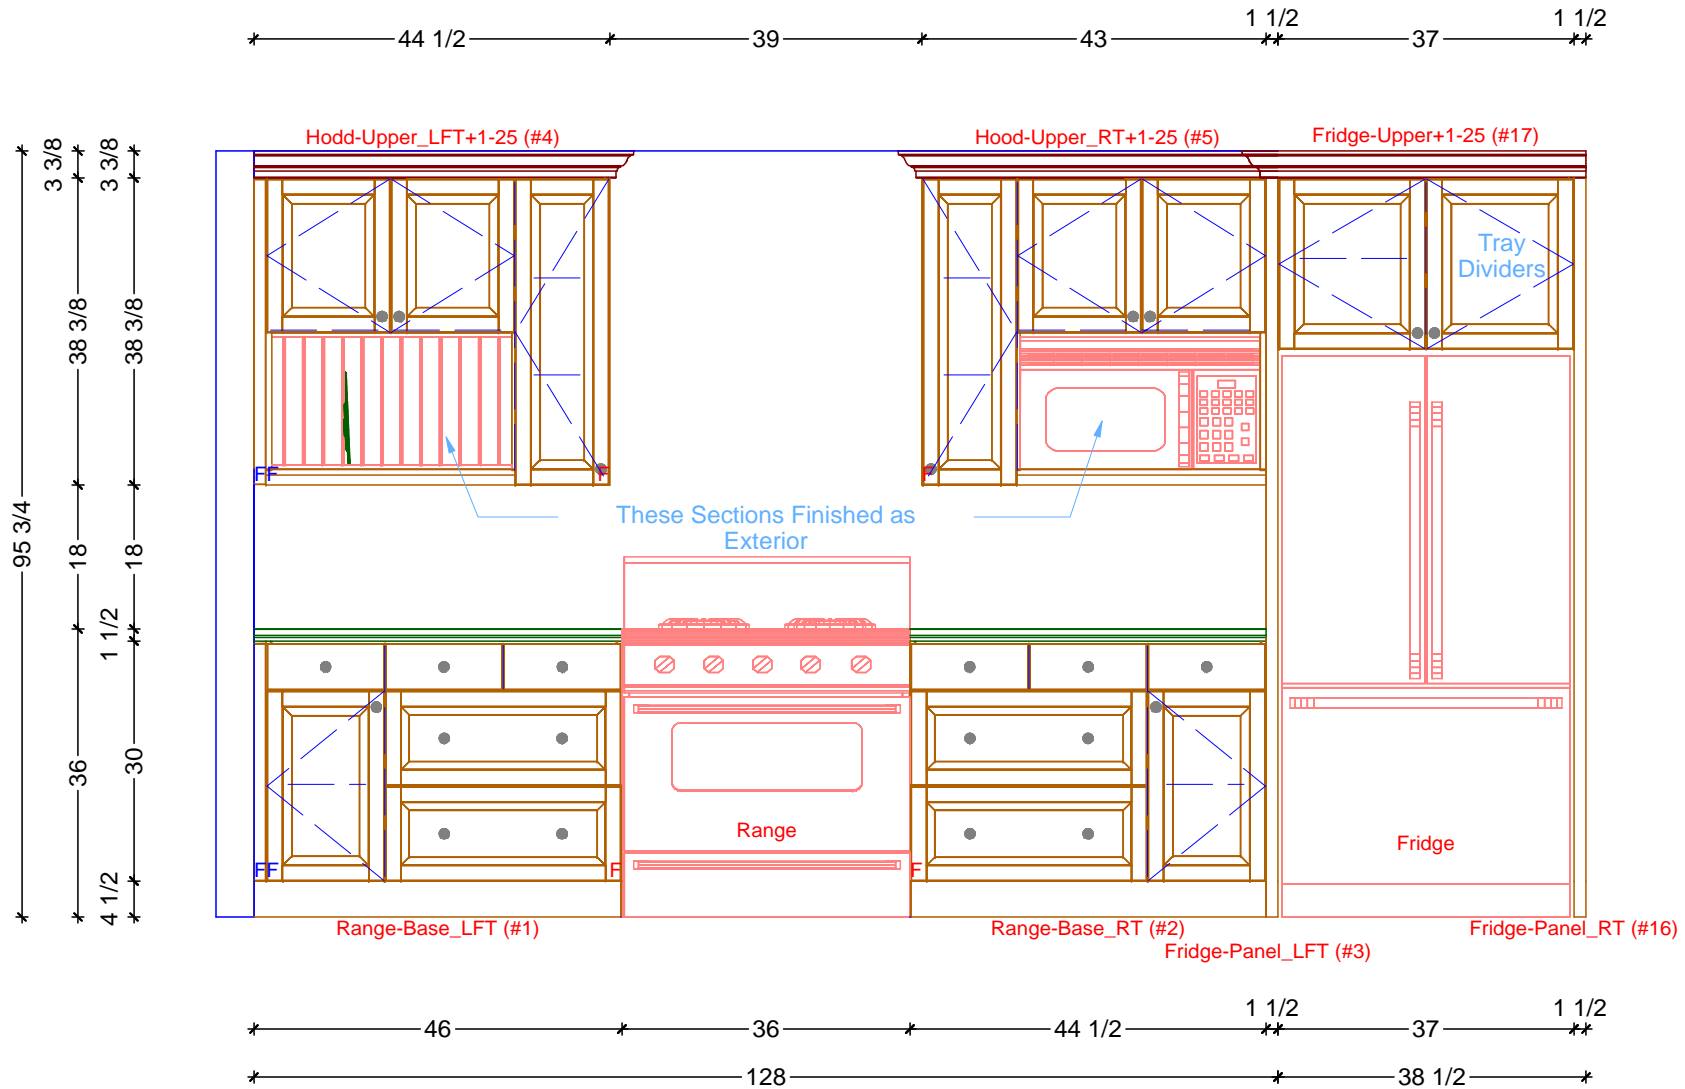

○ KITCHEN CABINETRY FLOOR PLAN
 SCALE: 3/8" = 1' 0"

Classic Bath Designs, Inc.
 11544 Sheldon St., Sun Valley, CA 91352
 818.767.1144 fax: 818.767.1278

Cust: Keegan-SB	PO# KITCHEN	Scale: As Noted	K.0	
Approved _____	Job: FL-S_PreFIN/Walnut:perSample_IntEB:PreFIN	Size: A		

1 KITCHEN ELEVATION - RANGE AND FRIDGE WALL
 SCALE: 1/2" = 1' 0"

Classic Bath Designs, Inc.
 11544 Sheldon St., Sun Valley, CA 91352
 818.767.1144 fax: 818.767.1278

Cust: Keegan-SB	PO# KITCHEN	Scale: As Noted	K.1	
Approved _____	Job: FL-S_PreFIN/Walnut:perSample_IntEB:PreFIN	Size: A		

1 KITCHEN ELEVATION - INSIDE PENINSULA
 SCALE: 1/2" = 1' 0"

Classic Bath Designs, Inc.
 11544 Sheldon St., Sun Valley, CA 91352
 818.767.1144 fax: 818.767.1278

Cust: Keegan-SB	PO# KITCHEN	Scale: As Noted		
Approved _____	Job: FL-S_PreFIN/Walnut:perSample_IntEB:PreFIN	Size: A	Dr By: Brian	09/07/2016

K.2

1 KITCHEN ELEVATION - PENINSULA BACK
SCALE: 1/2" = 1' 0"

Classic Bath Designs, Inc.
11544 Sheldon St., Sun Valley, CA 91352
818.767.1144 fax: 818.767.1278

Cust: Keegan-SB	PO# KITCHEN	Scale: As Noted		K.3
Approved _____	Job: FL-S_PreFIN/Walnut:perSample_IntEB:PreFIN	Size: A	Dr By: Brian 09/07/2016	