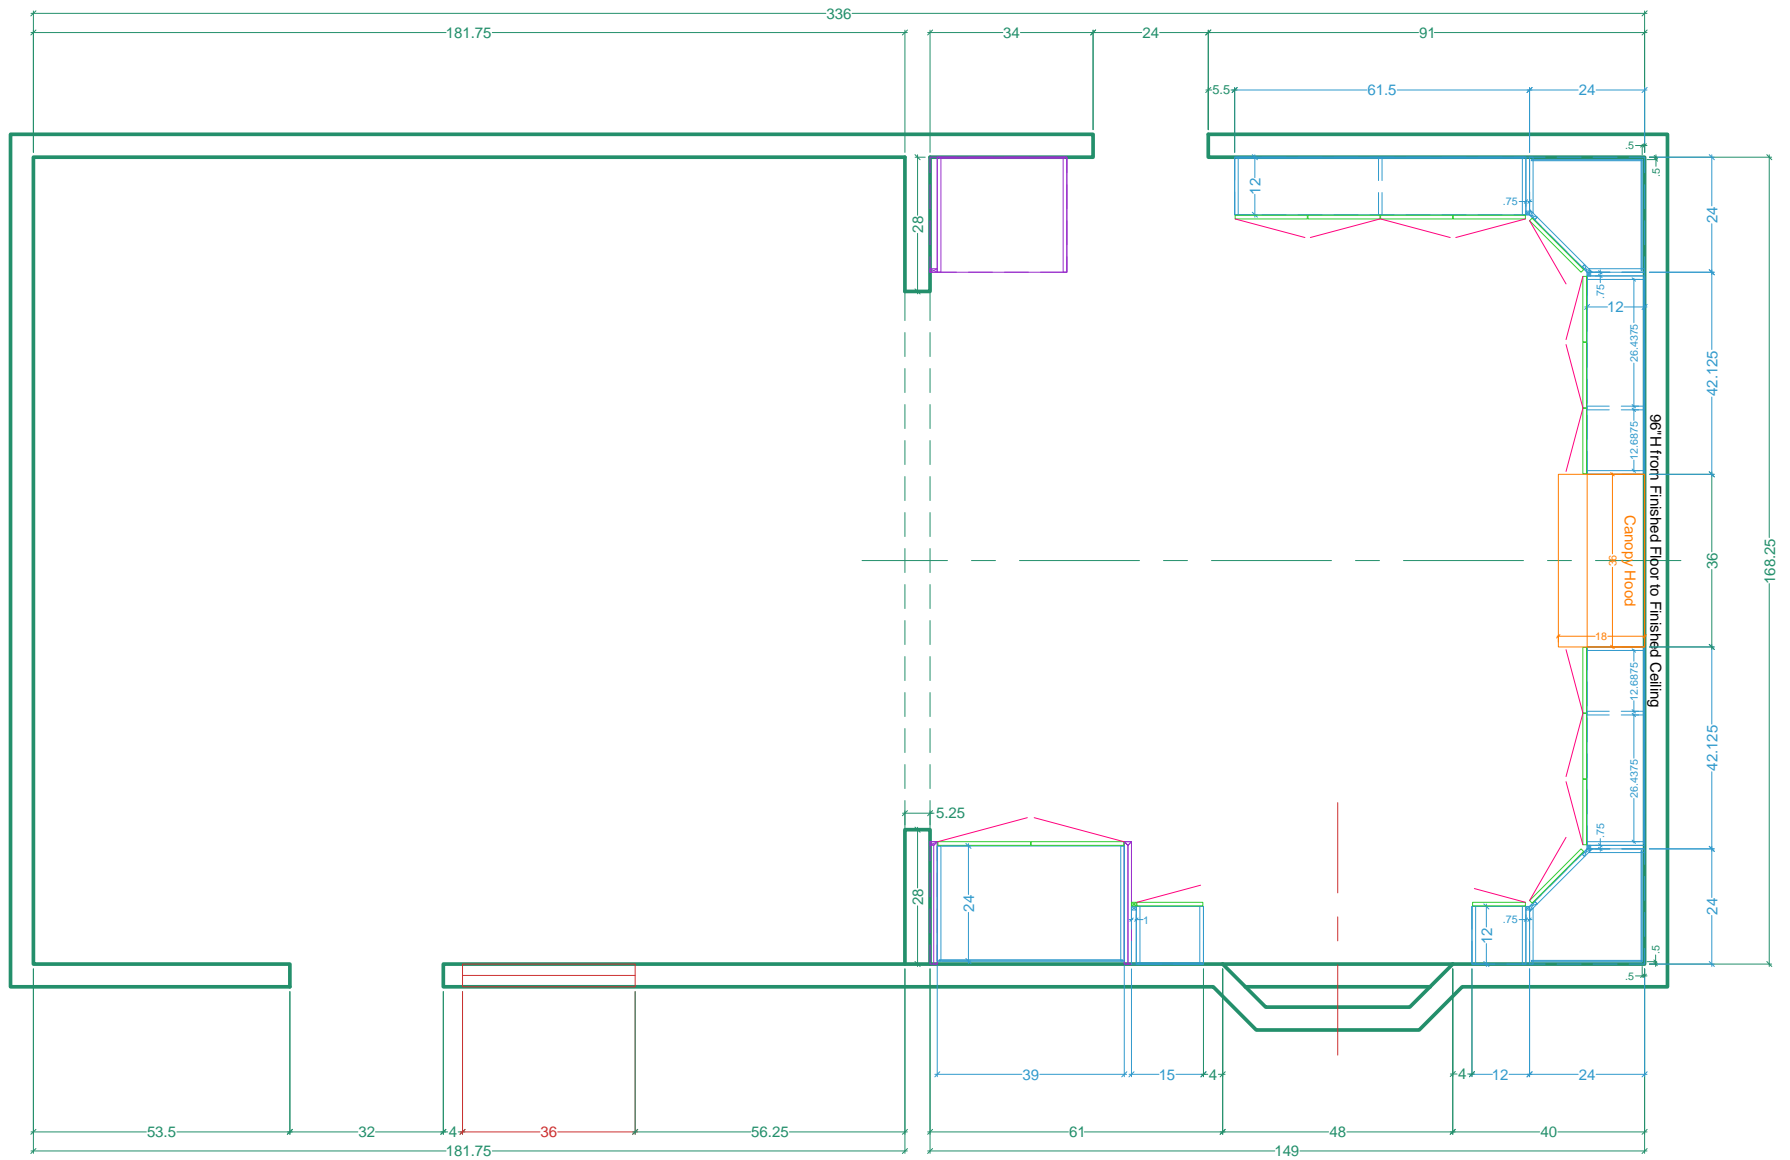

PLAN View - Base and Full-Height Cabinetry

Name: La Roca

Project: KITCHEN Cabinetry

Scale: 1:40

PREV: 7/28

Size: 'A' 8.5" x 11"

Dr. by: Brian

Date: 08.04.2019

PLAN View - Upper Cabinetry

Name: La Roca

Scale: 1:40

Size: 'A' 8.5" x 11"

Project: KITCHEN Cabinetry

PREV: 7/28

Dr. by: Brian

Date: 08.04.2019