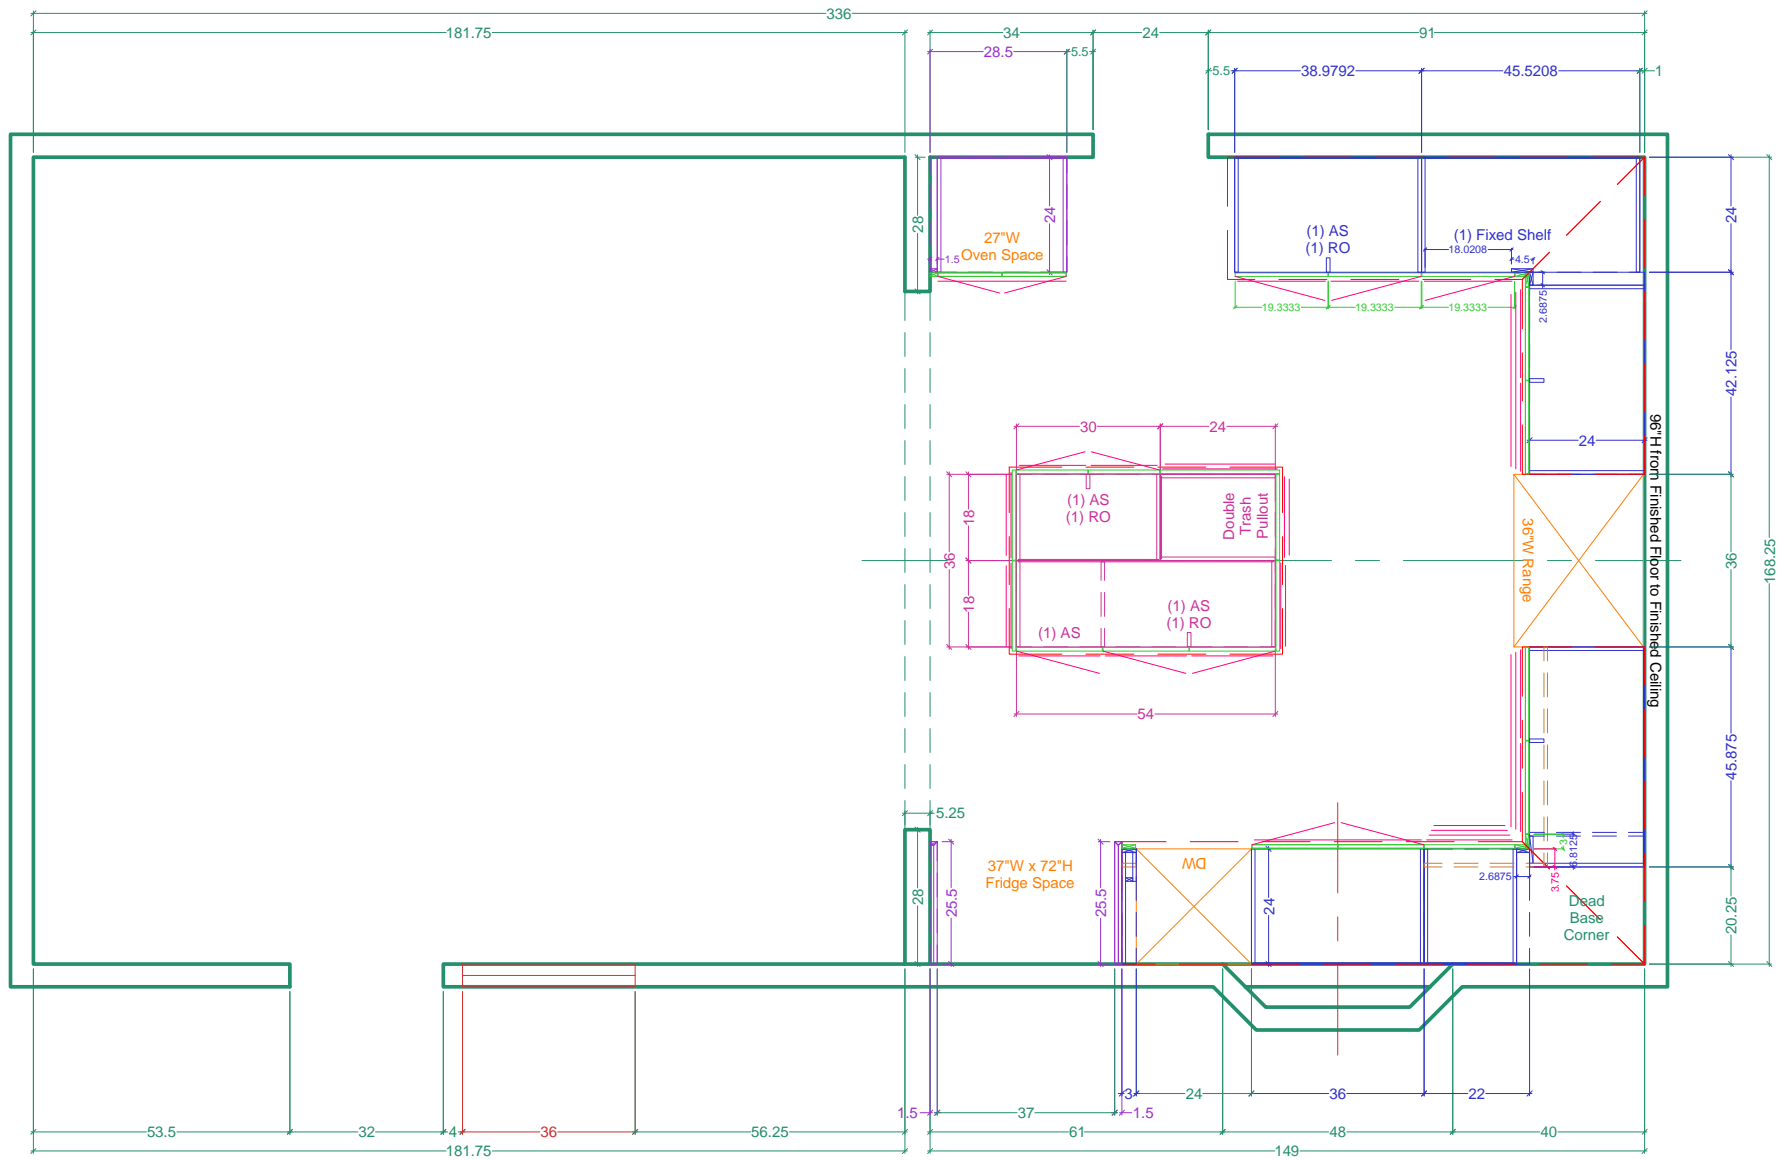

PLAN View - All Cabinetry

Name: La Roca

Scale: 1:40

Size: 'A' 8.5" x 11"

Project: KITCHEN Cabinetry

PREV: 7/28,8/4

Dr. by: Brian

Date: 08.06.2019

PLAN View - Base and Full-Height Cabinetry

Name: La Roca

Project: KITCHEN Cabinetry

Scale: 1:40

PREV: 7/28,8/4

Size: 'A' 8.5" x 11"

Dr. by: Brian

Date: 08.06.2019

PLAN View - Upper Cabinetry

Name: La Roca

Scale: 1:40

Size: 'A' 8.5" x 11"

Project: KITCHEN Cabinetry

PREV: 7/28,8/4

Dr. by: Brian

Date: 08.06.2019