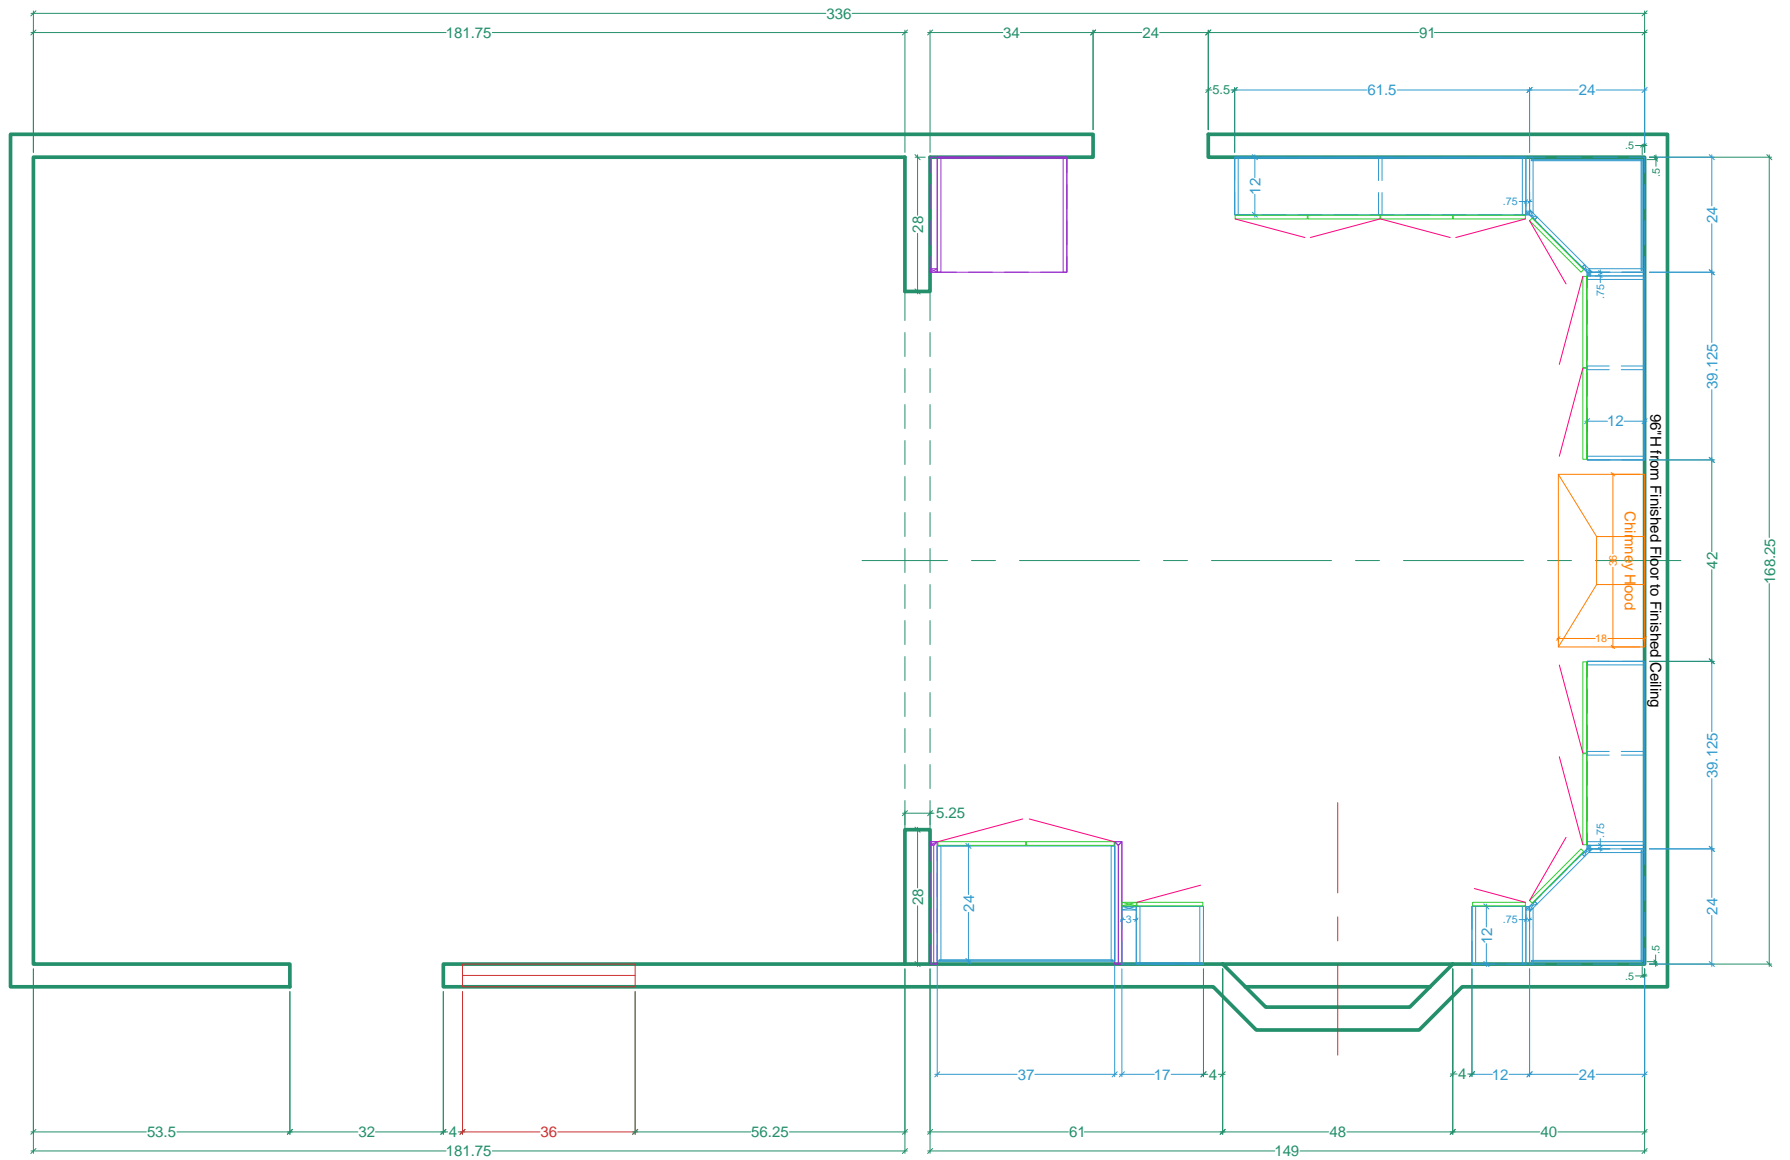

PLAN View - All Cabinetry

Name: La Roca

Scale: 1:40

Size: 'A' 8.5" x 11"

Project: KITCHEN Cabinetry

PREV: 7/28,8/4

Dr. by: Brian

Date: 08.06.2019

PLAN View - Base and Full-Height Cabinetry

Name: La Roca

Project: KITCHEN Cabinetry

Scale: 1:40

PREV: 7/28,8/4

Size: 'A' 8.5" x 11"

Dr. by: Brian

Date: 08.06.2019

PLAN View - Upper Cabinetry

Name: La Roca

Scale: 1:40

Size: 'A' 8.5" x 11"

Project: KITCHEN Cabinetry

PREV: 7/28,8/4

Dr. by: Brian

Date: 08.06.2019