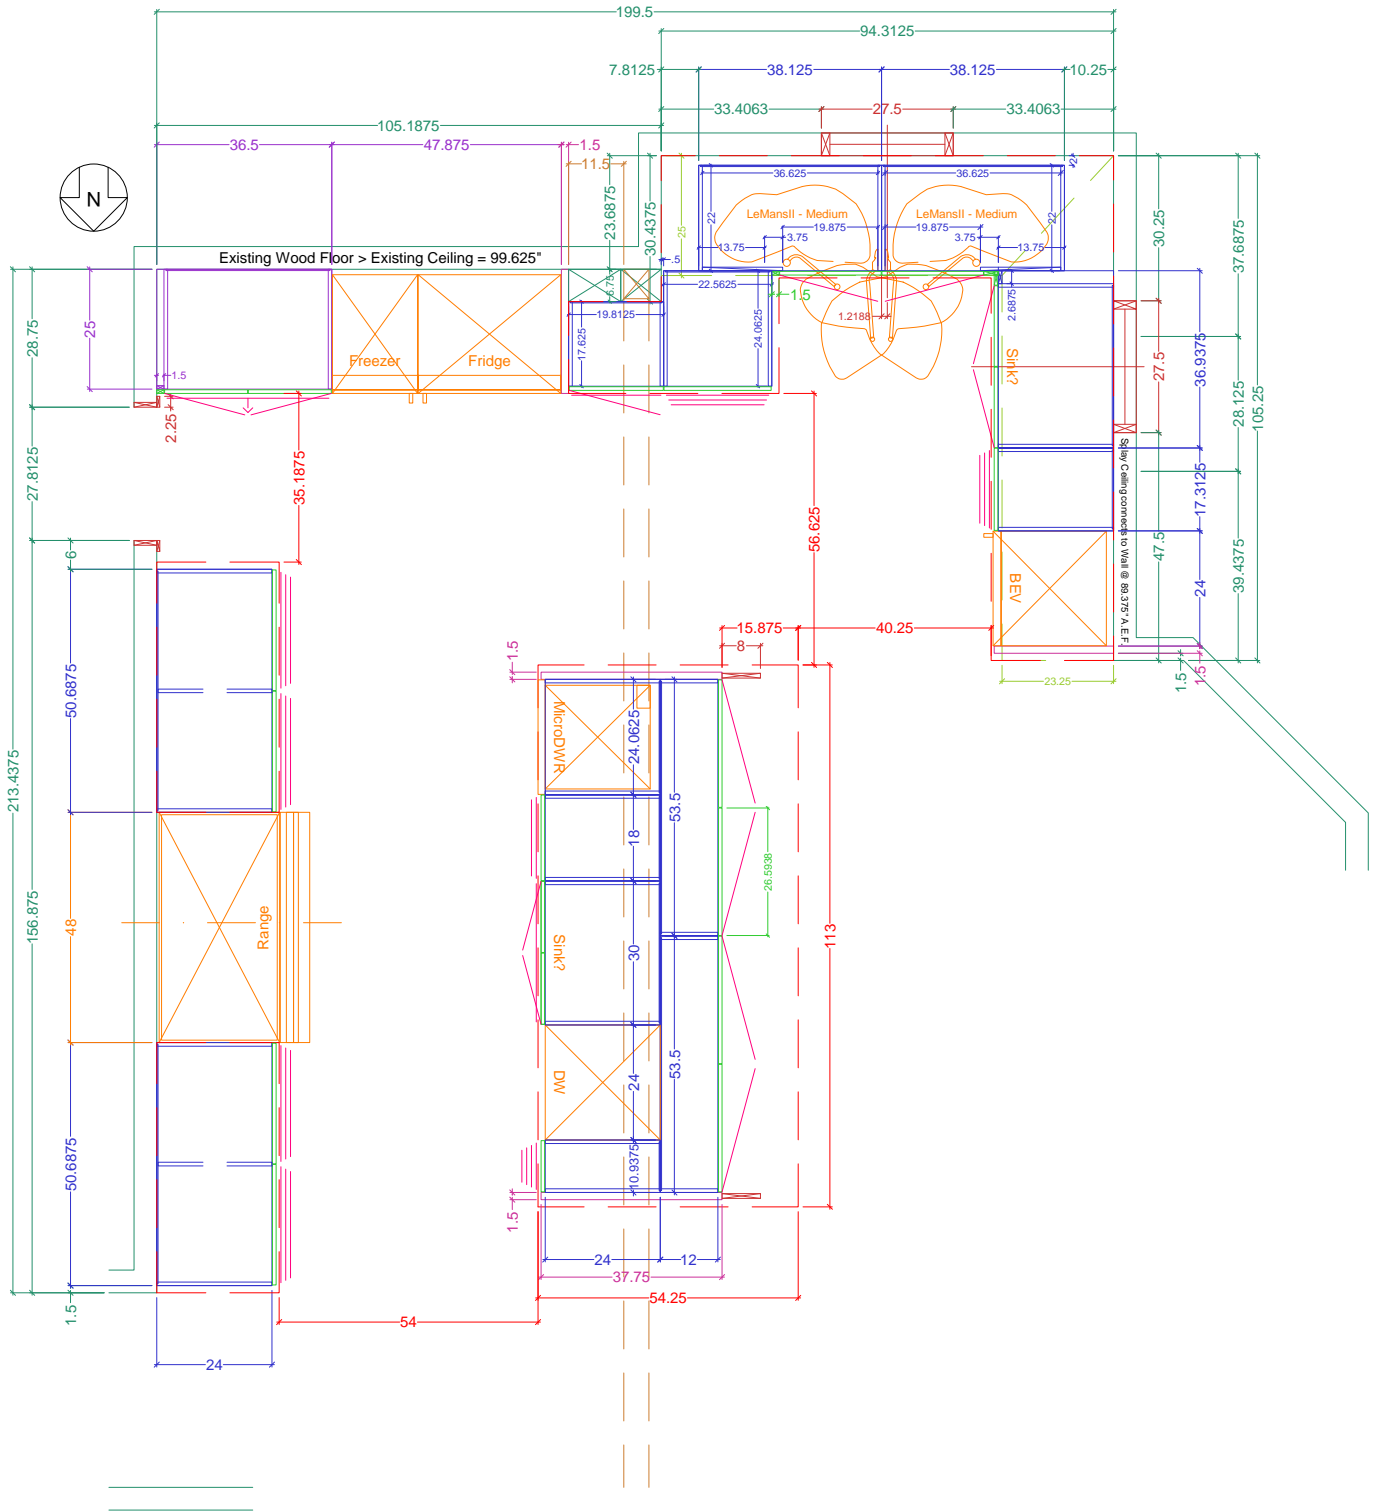

REV:	Scale: 1:40	Size: 'A' 8.5" x 11"	Dr. by: Brian	Date: 10.08.2018
------	-------------	----------------------	---------------	------------------

PLAN View - (all) CABINETS

Name: Rindone
Project: KITCHEN Cabinetry

REV:	Scale: 1:40	Size: 'A' 8.5" x 11"	Dr. by: Brian	Date: 10.08.2018
------	-------------	----------------------	---------------	------------------

PLAN View - Base & Full-height CABINETS

Name: Rindone
 Project: KITCHEN Cabinetry

REV:	Scale: 1:40	Size: 'A' 8.5" x 11"	Dr. by: Brian	Date: 10.08.2018
------	-------------	----------------------	---------------	------------------

PLAN View - Upper CABINETs

Name: Rindone
Project: KITCHEN Cabinetry