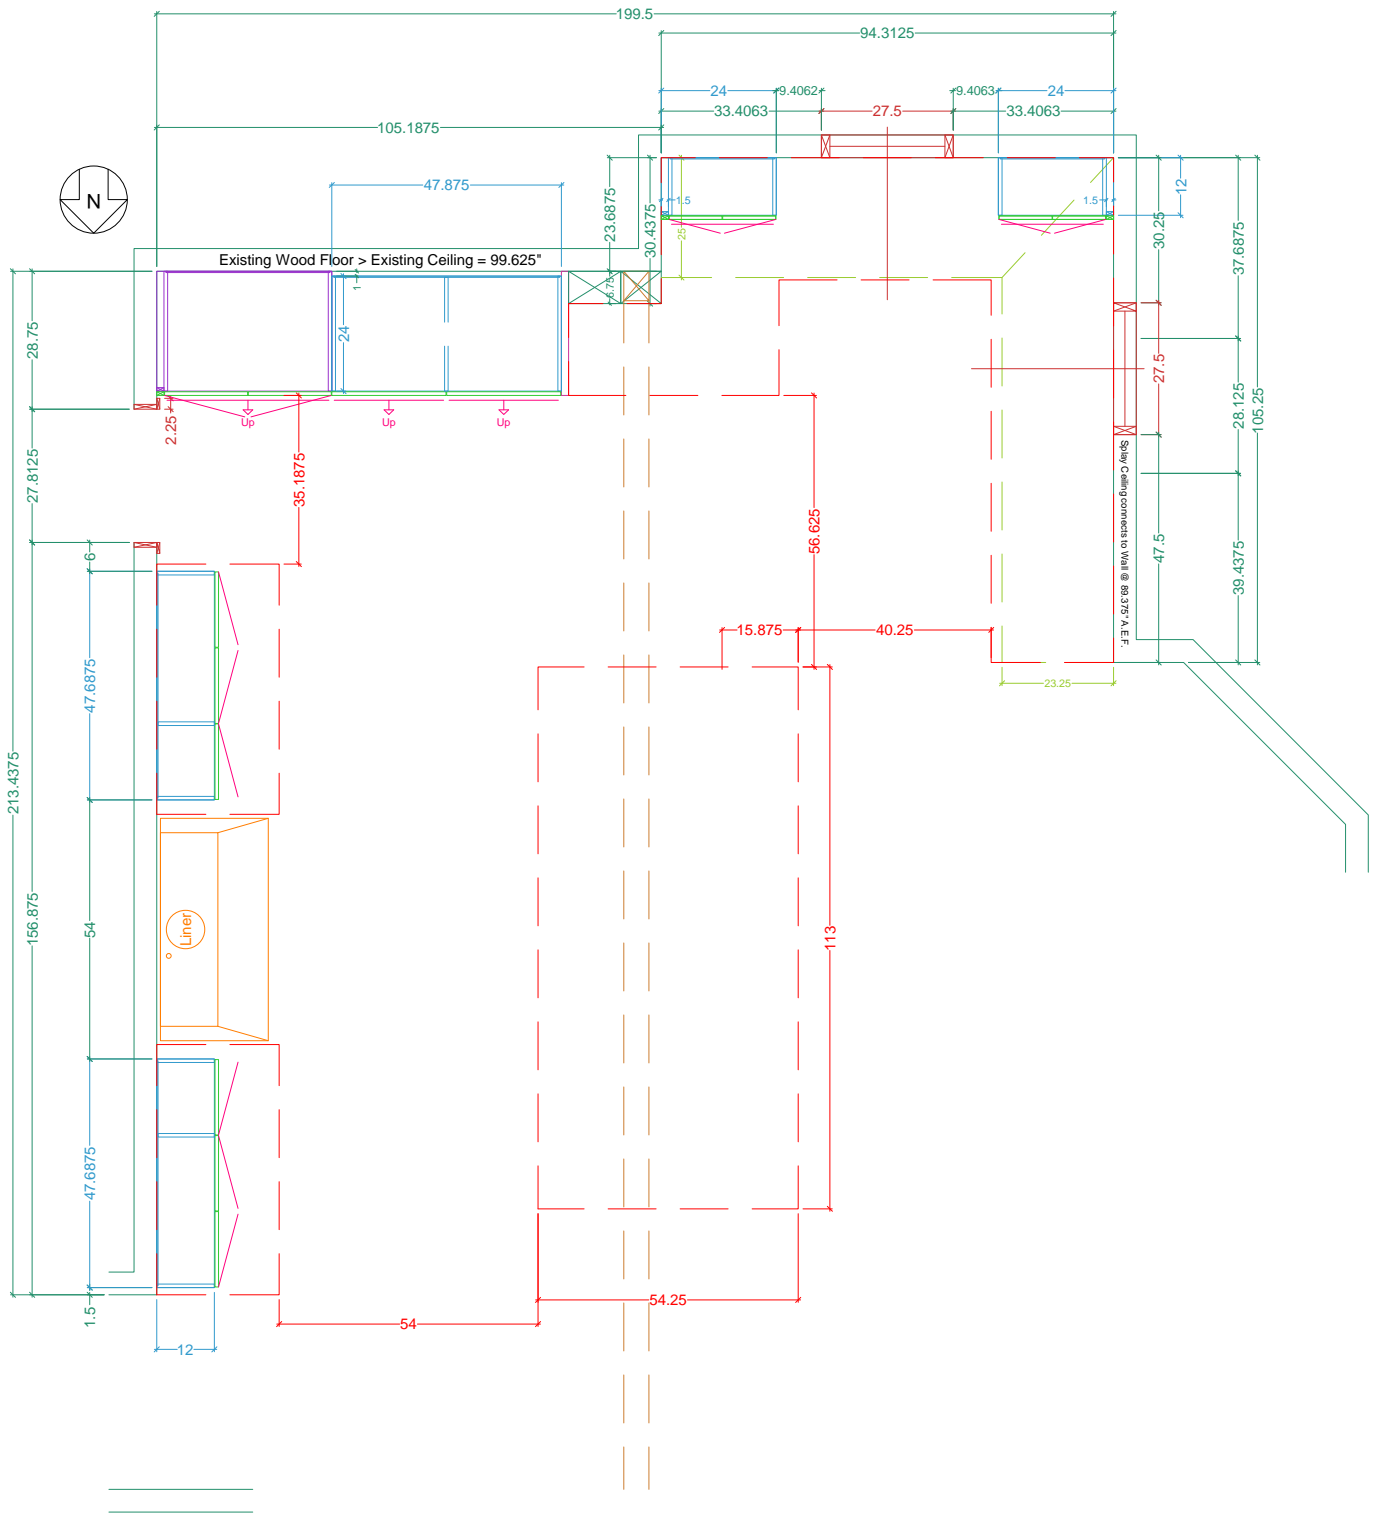

REV:	Scale: 1:40	Size: 'A' 8.5" x 11"	Dr. by: Brian	Date: 10.08.2018
------	-------------	----------------------	---------------	------------------

PLAN View - (all) CABINETS

Name: Rindone
Project: KITCHEN Cabinetry

REV:	Scale: 1:40	Size: 'A' 8.5" x 11"	Dr. by: Brian	Date: 10.08.2018
------	-------------	----------------------	---------------	------------------

PLAN View - Base & Full-height CABINETS

Name: Rindone
 Project: KITCHEN Cabinetry

REV:	Scale: 1:40	Size: 'A' 8.5" x 11"	Dr. by: Brian	Date: 10.08.2018
------	-------------	----------------------	---------------	------------------

PLAN View - Upper CABINETs

Name: Rindone
Project: KITCHEN Cabinetry