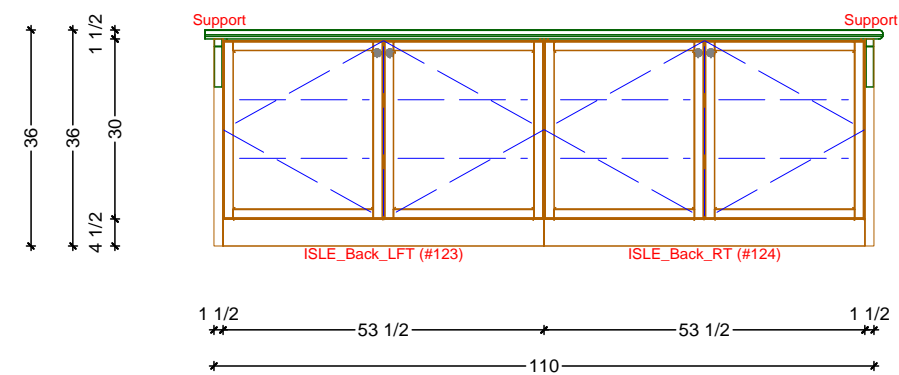

DRAWING NAME:

KITCHEN CABINETS
ELEVATIONS AND
PERSPECTIVES

10/12/2018

PAGE NUMBER:

SIZE: B 11 X 17

SCALE: AS NOTED

DR. BY: BRIAN

K.2

1 KITCHEN ISLE ELEVATION - FACING WEST
SCALE: 3/8" = 1' 0"

2 KITCHEN ISLE ELEVATION - FACING EAST
SCALE: 3/8" = 1' 0"