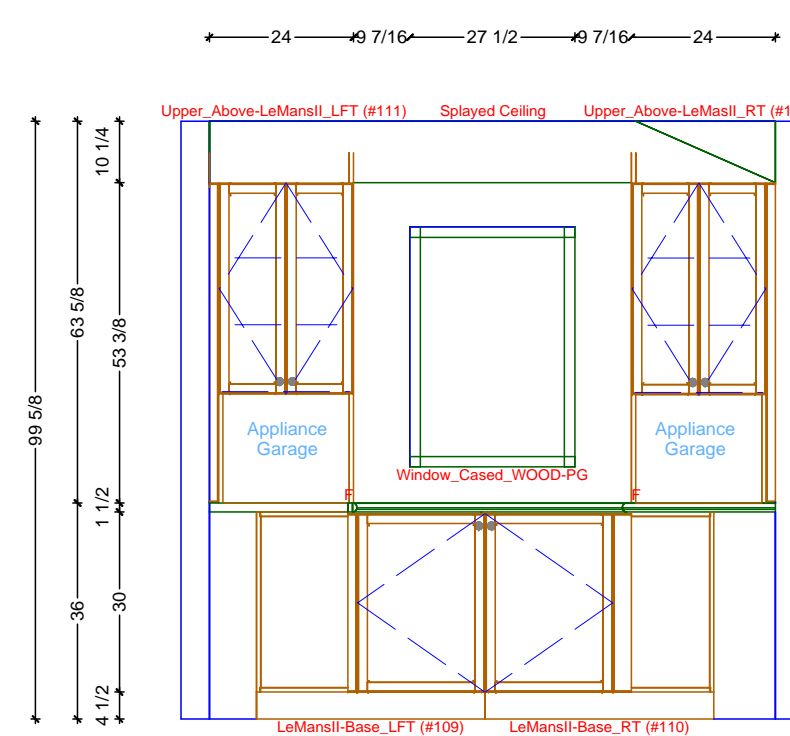

10/12/2018

PAGE NUMBER:

SIZE: B 11 X 17

SCALE: AS NOTED

DR. BY: BRIAN

K.1

1 KITCHEN ELEVATION - EAST

SCALE: 3/8" = 1' 0"

2 KITCHEN ELEVATION - SOUTH-SOUTH

SCALE: 3/8" = 1' 0"

3 KITCHEN ELEVATION - SOUTH

SCALE: 3/8" = 1' 0"

4 KITCHEN ELEVATION - WEST

SCALE: 3/8" = 1' 0"

Classic Bath Designs, Inc.

11544 Sheldon Street
Sun Valley, CA 91352
818.767.1144 fax: 818.767.1278