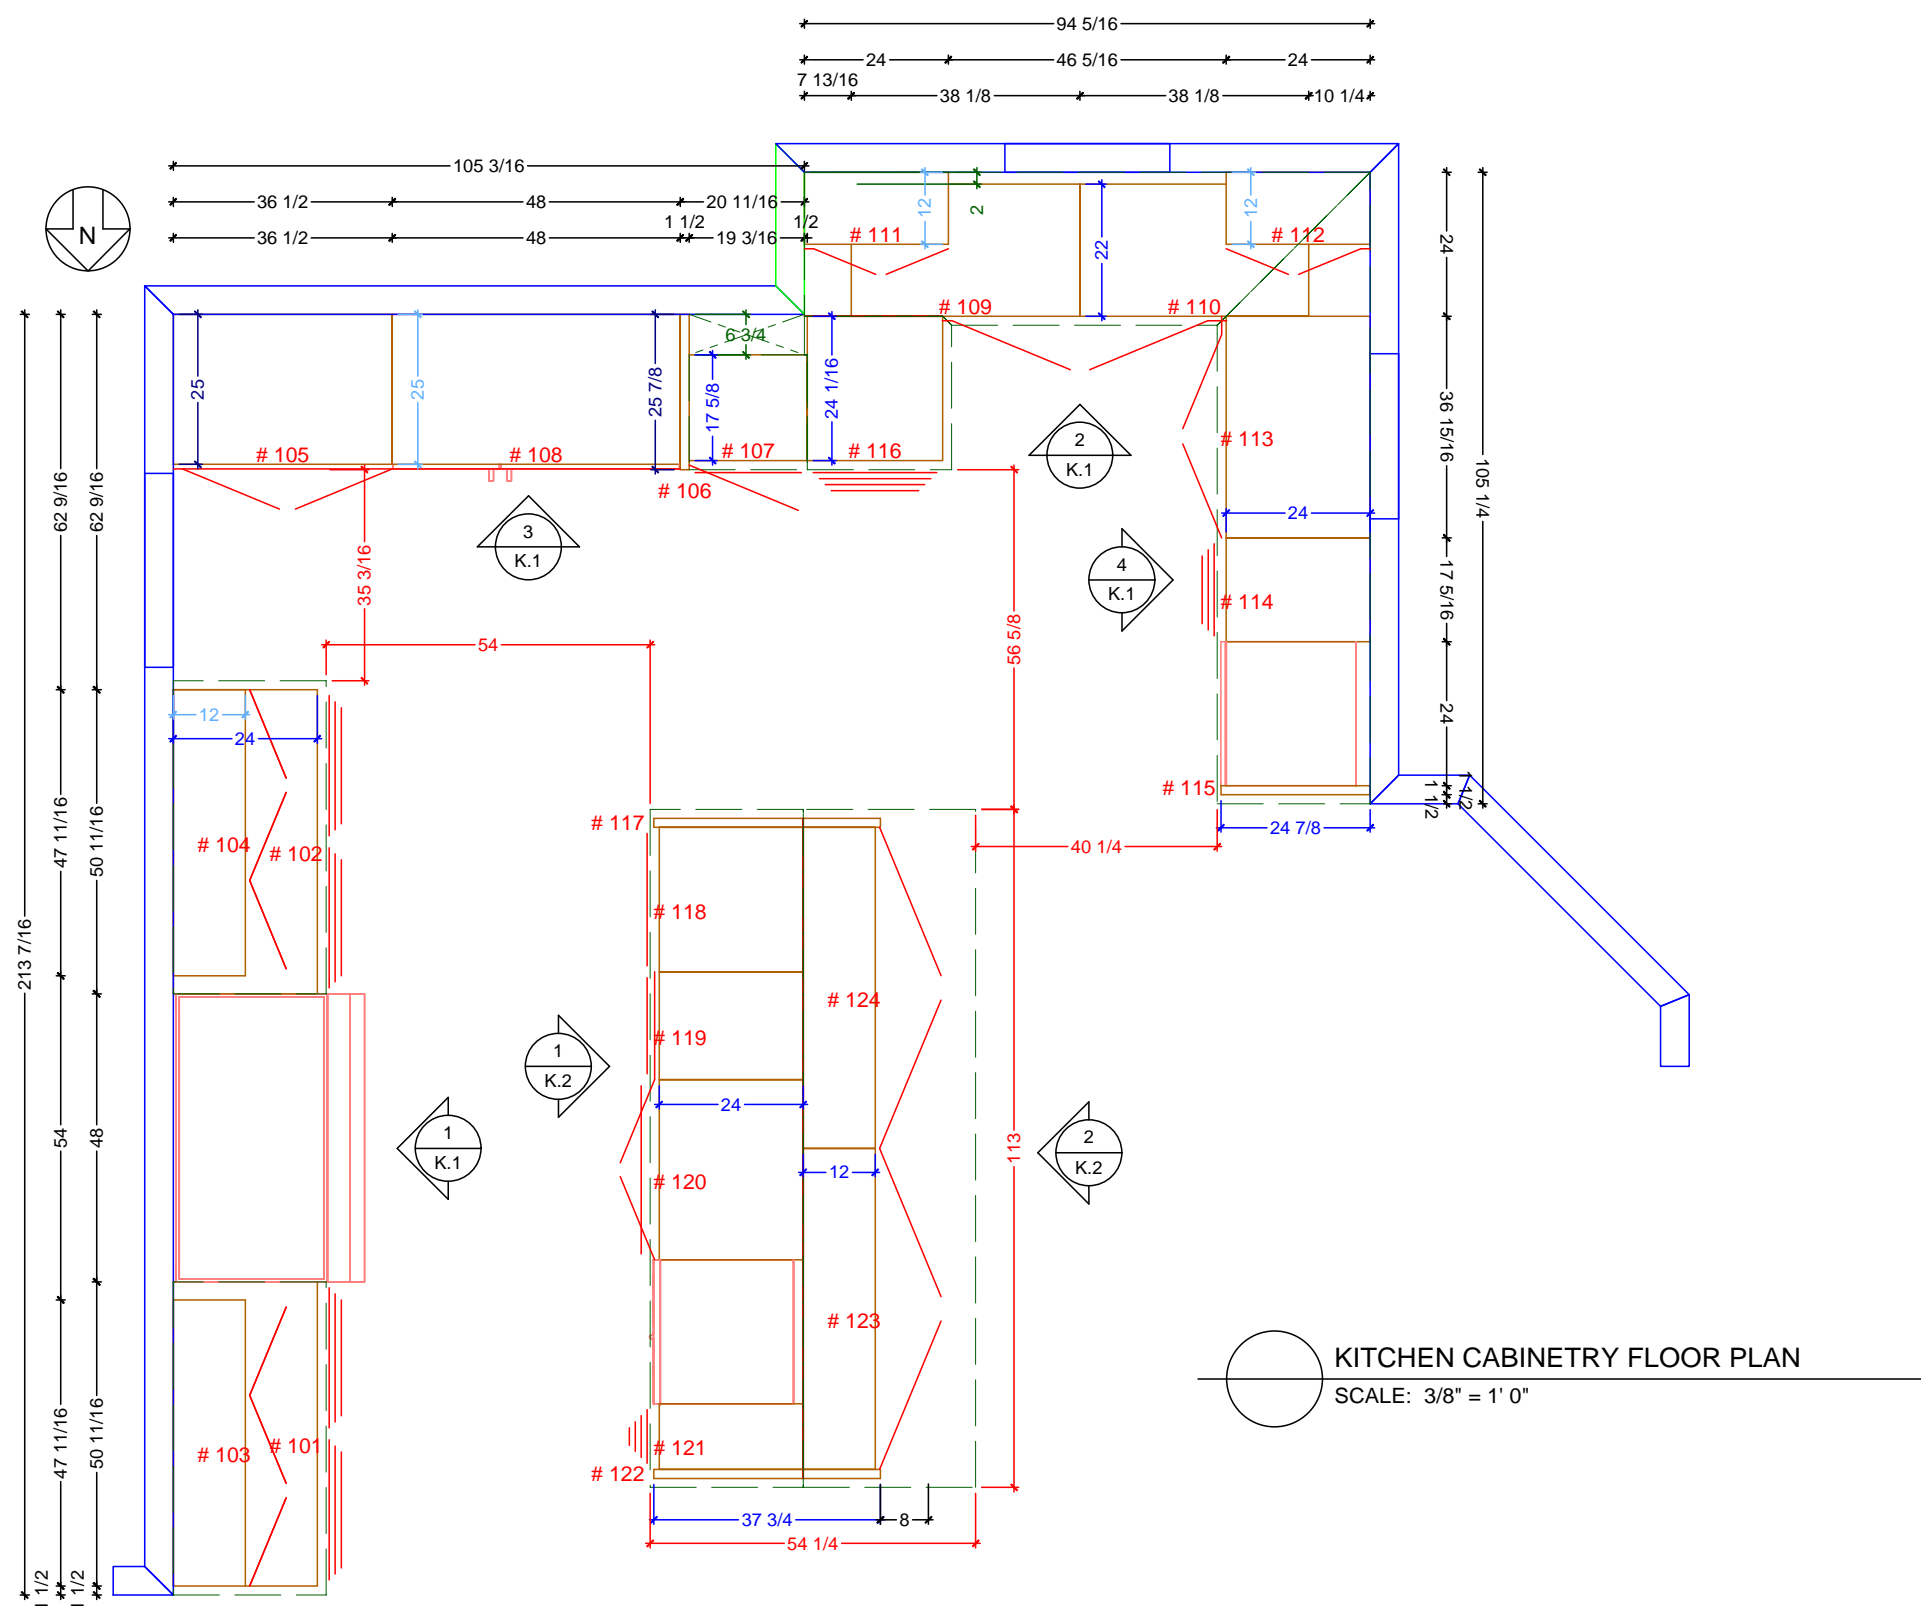

Classic Bath Designs, Inc.

11544 Sheldon Street
Sun Valley, CA 91352
818.767.1144 fax: 818.767.1278

www.cbdcabinets.com
tom@cbdcabinets.com

CLIENT:

Rindone
1375 Pasquilto Drive
San Marino
CA 91108

PROJECT ADDRESS:

Rindone
1375 Pasquilto Drive
San Marino
CA 91108

PROJECT:

KITCHEN

FL-S_PreFIN/PG:perSample_IntEB:PreFIN

DRAWING NAME:

**KITCHEN CABINETRY FLOOR
PLAN**

10/12/2018

PAGE NUMBER:

SIZE: B 11 X 17

SCALE: AS NOTED

DR. BY: BRIAN

K.0