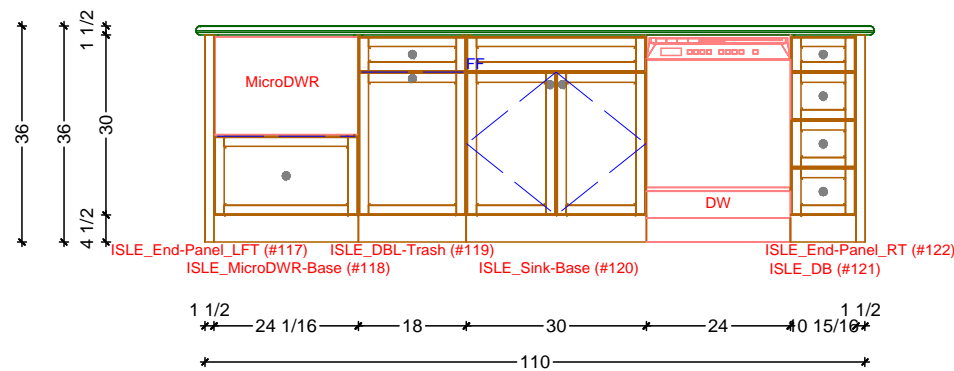

DRAWING NAME:

KITCHEN CABINETS
ELEVATIONS AND
PERSPECTIVES

10/12/2018

PAGE NUMBER:

SIZE: B 11 X 17

SCALE: AS NOTED

DR. BY: BRIAN

K.2

1 KITCHEN ISLE ELEVATION - FACING WEST
SCALE: 3/8" = 1' 0"

2 KITCHEN ISLE ELEVATION - FACING EAST
SCALE: 3/8" = 1' 0"