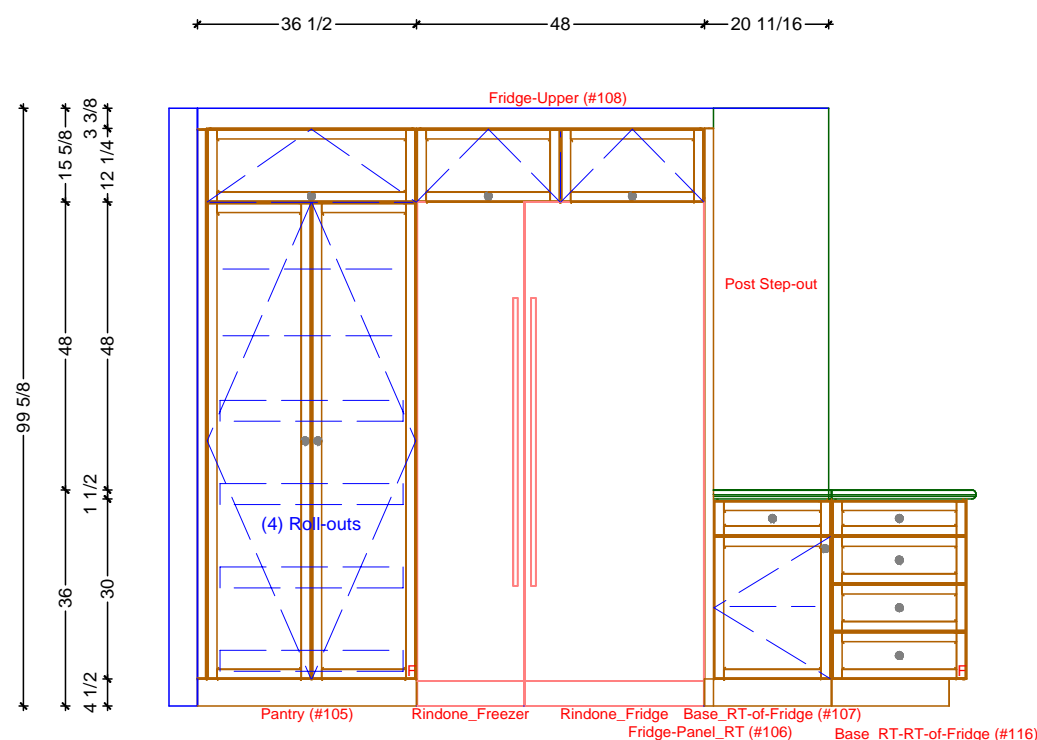

10/12/2018

PAGE NUMBER:

SIZE: B 11 X 17

SCALE: AS NOTED

DR. BY: BRIAN

K.1

1 KITCHEN ELEVATION - EAST

SCALE: 3/8" = 1' 0"

2 KITCHEN ELEVATION - SOUTH-SOUTH

SCALE: 3/8" = 1' 0"

3 KITCHEN ELEVATION - SOUTH

SCALE: 3/8" = 1' 0"

4 KITCHEN ELEVATION - WEST

SCALE: 3/8" = 1' 0"

Classic Bath Designs, Inc.

11544 Sheldon Street
Sun Valley, CA 91352
818.767.1144 fax: 818.767.1278