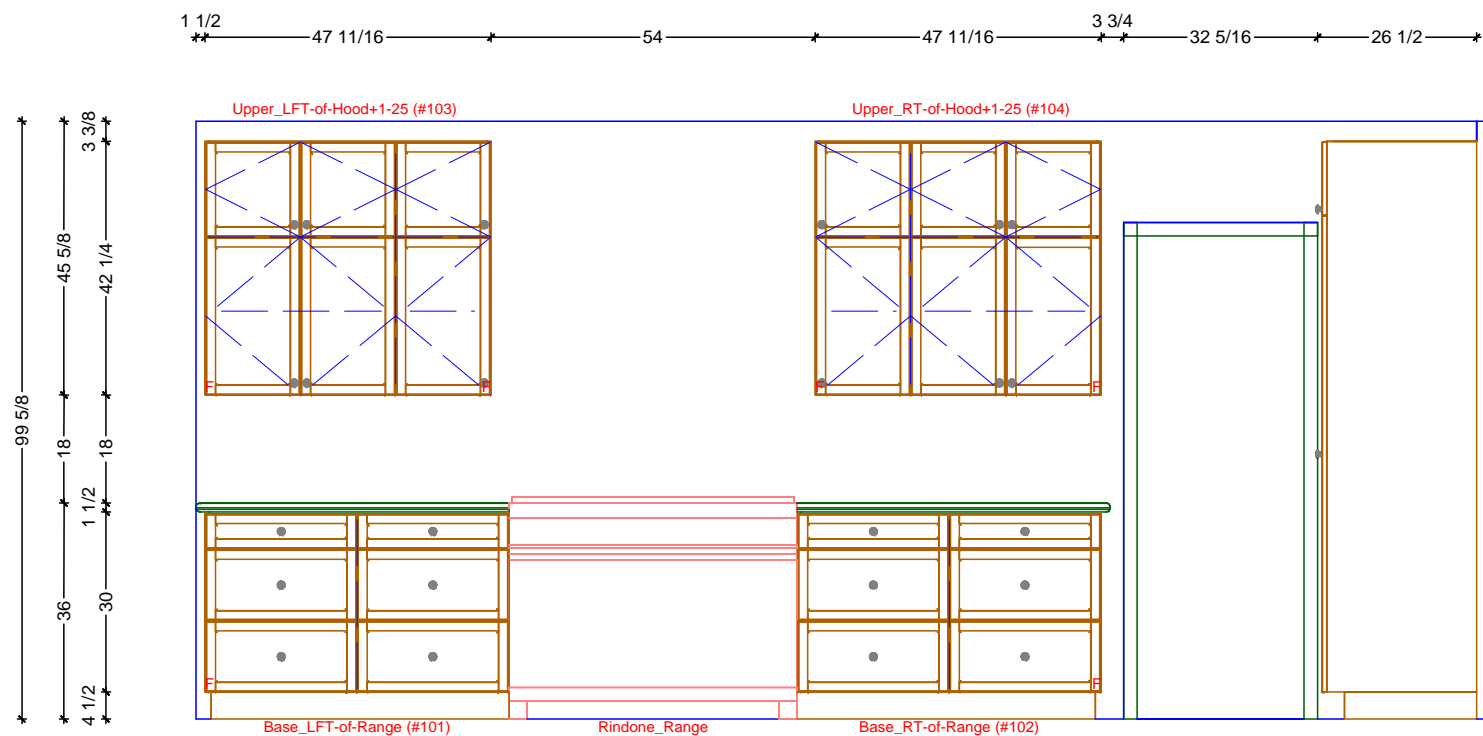

10/12/2018

PAGE NUMBER:

SIZE: B 11 X 17

SCALE: AS NOTED

DR. BY: BRIAN

K.1

1 KITCHEN ELEVATION - EAST

SCALE: 3/8" = 1' 0"

2 KITCHEN ELEVATION - SOUTH-SOUTH

SCALE: 3/8" = 1' 0"

3 KITCHEN ELEVATION - SOUTH

SCALE: 3/8" = 1' 0"

4 KITCHEN ELEVATION - WEST

SCALE: 3/8" = 1' 0"

Classic Bath Designs, Inc.

11544 Sheldon Street
Sun Valley, CA 91352
818.767.1144 fax: 818.767.1278