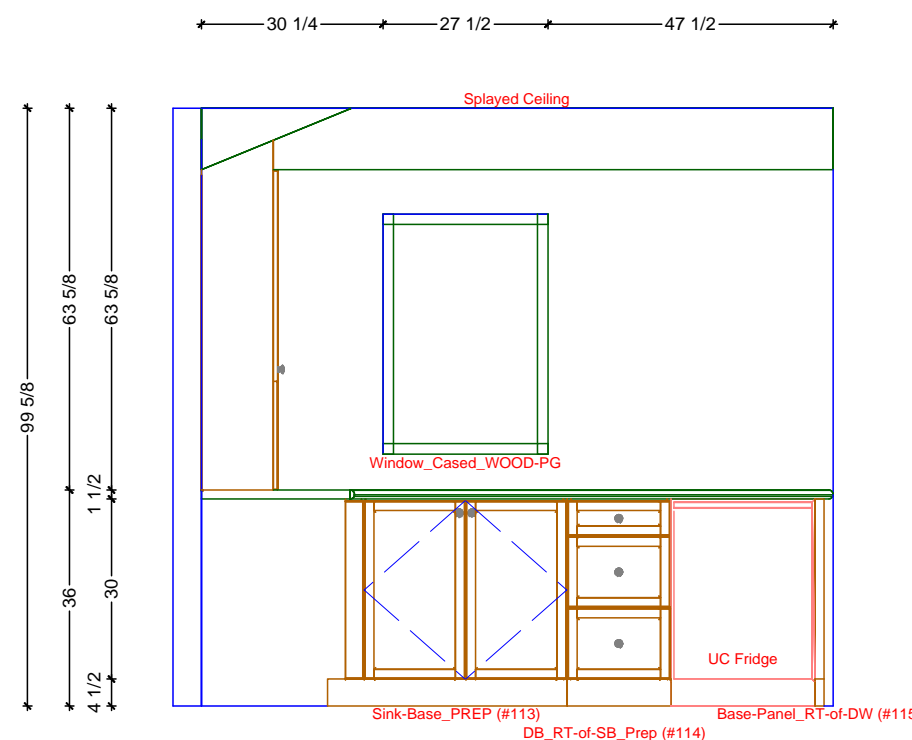

10/12/2018

PAGE NUMBER:

SIZE: B 11 X 17

SCALE: AS NOTED

DR. BY: BRIAN

K.1

1 KITCHEN ELEVATION - EAST

SCALE: 3/8" = 1' 0"

2 KITCHEN ELEVATION - SOUTH-SOUTH

SCALE: 3/8" = 1' 0"

3 KITCHEN ELEVATION - SOUTH

SCALE: 3/8" = 1' 0"

4 KITCHEN ELEVATION - WEST

SCALE: 3/8" = 1' 0"

Classic Bath Designs, Inc.

11544 Sheldon Street
Sun Valley, CA 91352
818.767.1144 fax: 818.767.1278

DRAWING NAME:

KITCHEN CABINETS
ELEVATIONS AND
PERSPECTIVES

10/12/2018

PAGE NUMBER:

SIZE: B 11 X 17

SCALE: AS NOTED

DR. BY: BRIAN

K.2