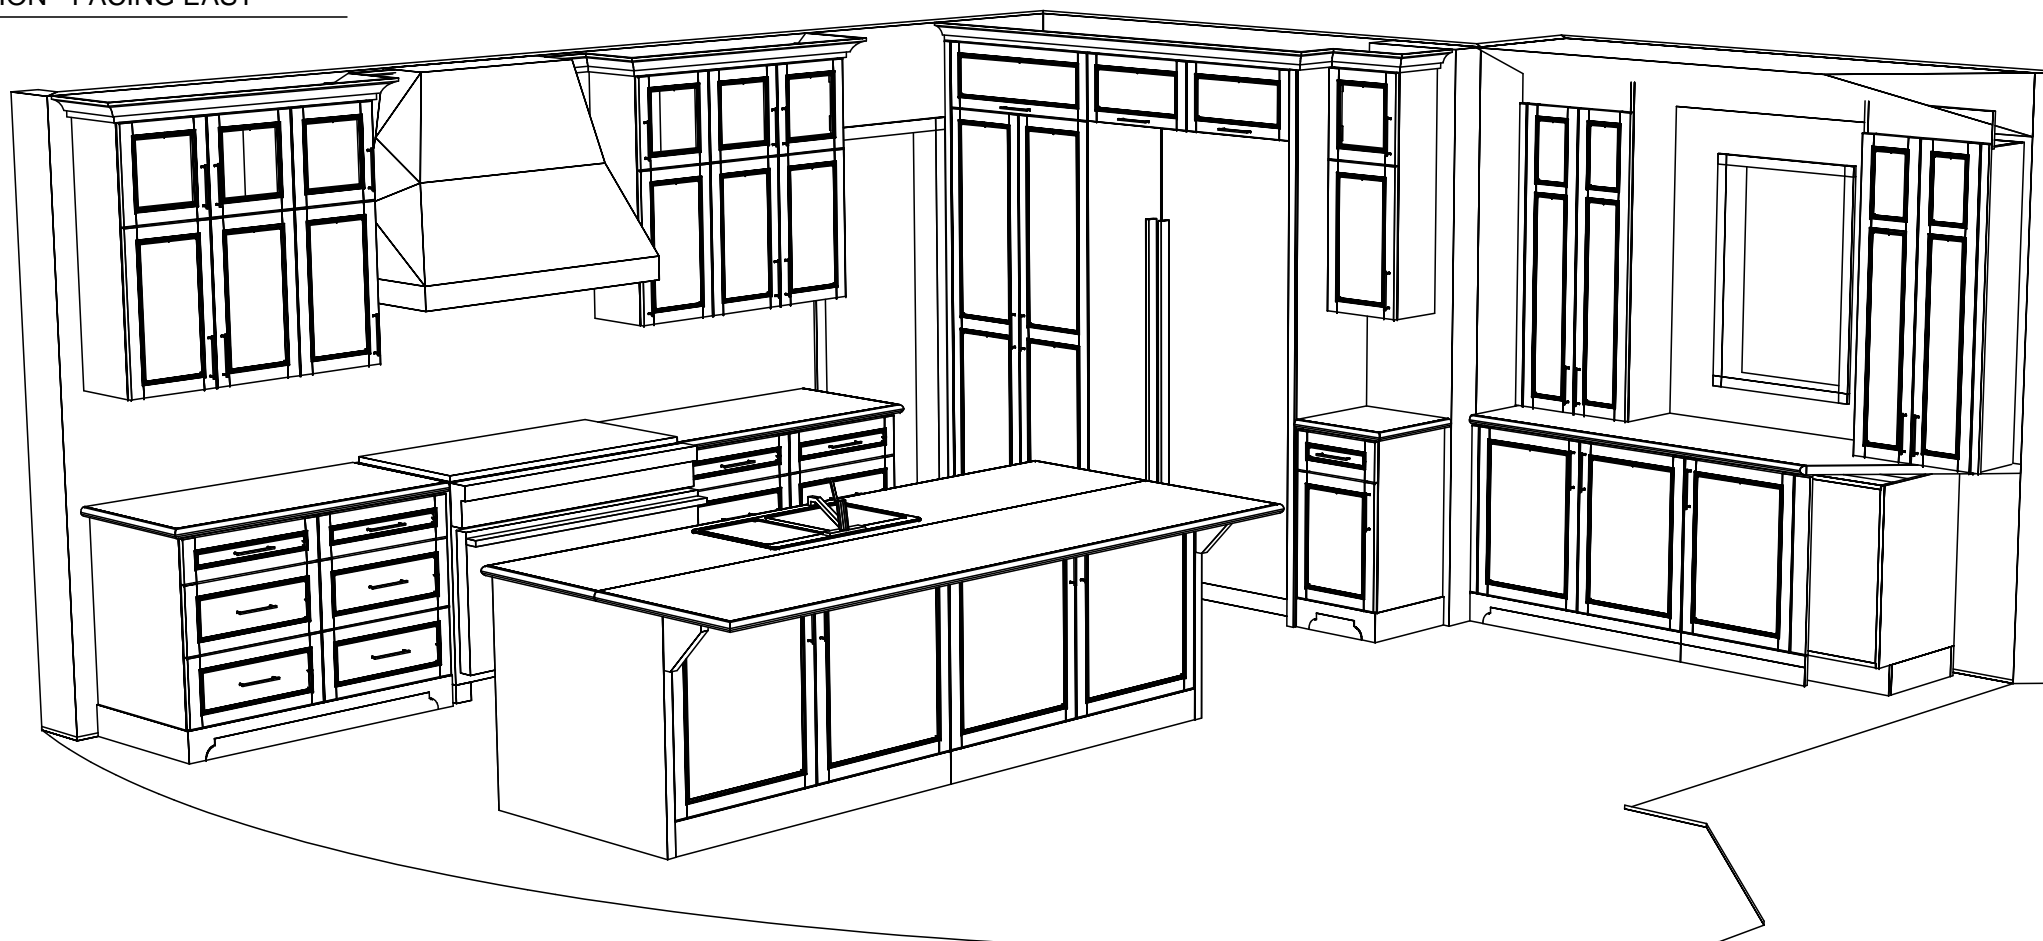

SCALE: AS NOTED

DR. BY: BRIAN

K.2

1 KITCHEN ISLE ELEVATION - FACING WEST

SCALE: 3/8" = 1' 0"

2 KITCHEN ISLE ELEVATION - FACING EAST

SCALE: 3/8" = 1' 0"

**Classic Bath Designs, Inc.**