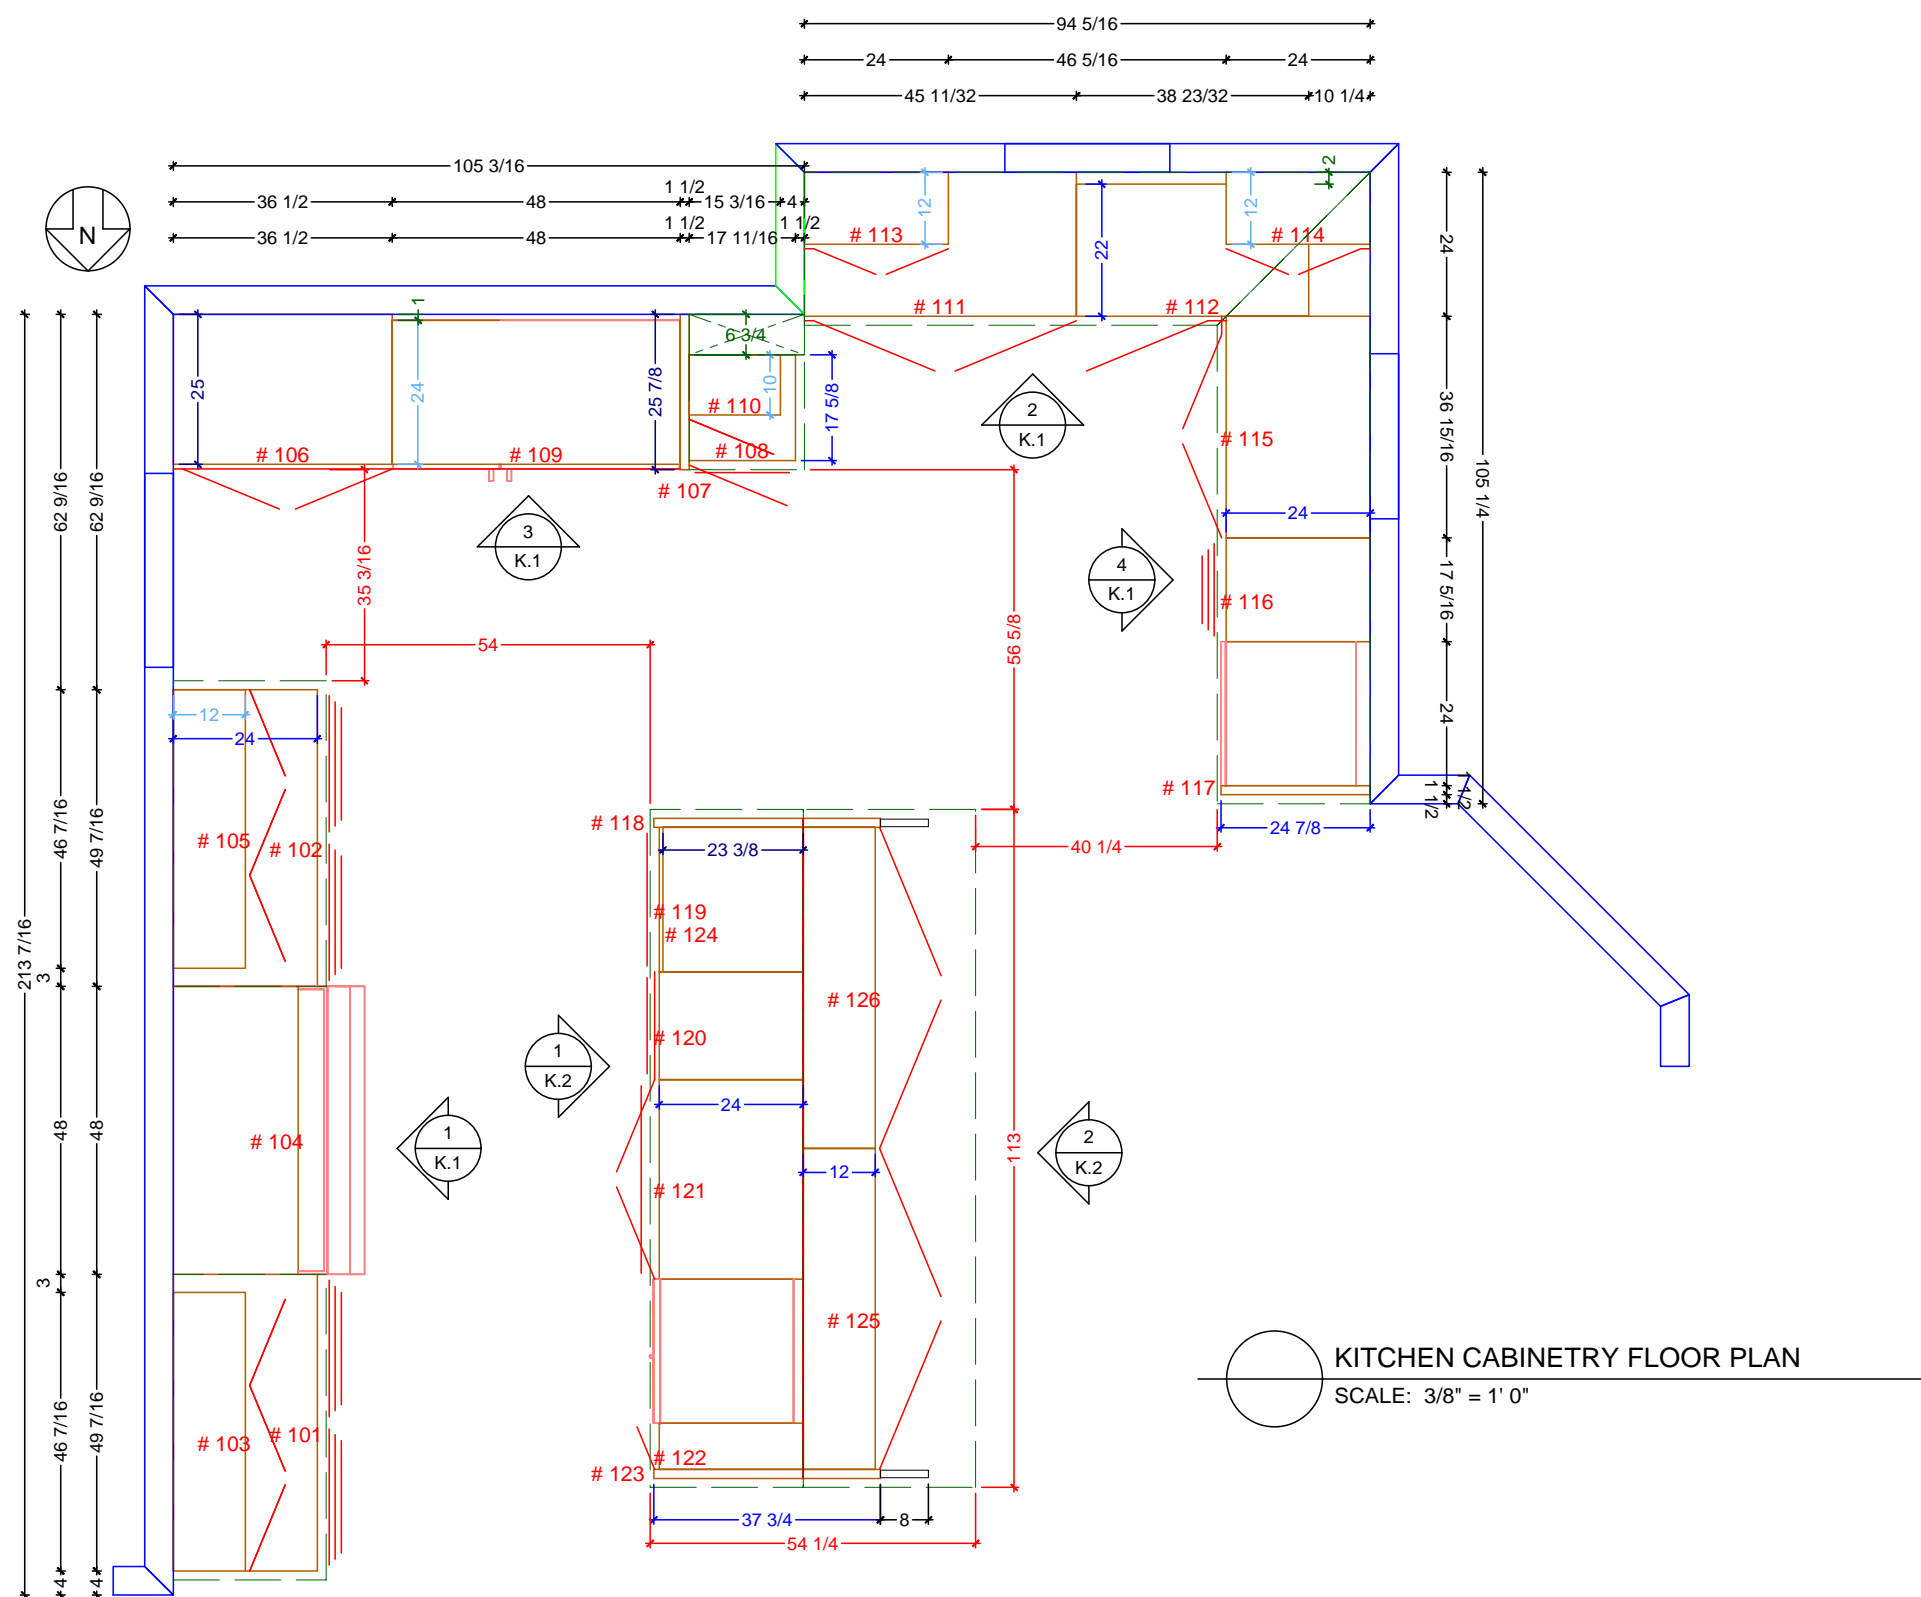

Classic Bath Designs, Inc.

11544 Sheldon Street
Sun Valley, CA 91352
818.767.1144 fax: 818.767.1278

www.cbdcabinets.com
tom@cbdcabinets.com

CLIENT:

Rindone
1375 Pasquilto Drive
San Marino
CA 91108

PROJECT ADDRESS:

Rindone
1375 Pasquilto Drive
San Marino
CA 91108

PROJECT:

KITCHEN

FL-S_PreFIN/PG:perSample_IntEB:PreFIN

DRAWING NAME:

**KITCHEN CABINETRY FLOOR
PLAN**

10/22/2018

PAGE NUMBER:

SIZE: B 11 X 17

SCALE: AS NOTED

DR. BY: BRIAN

K.0