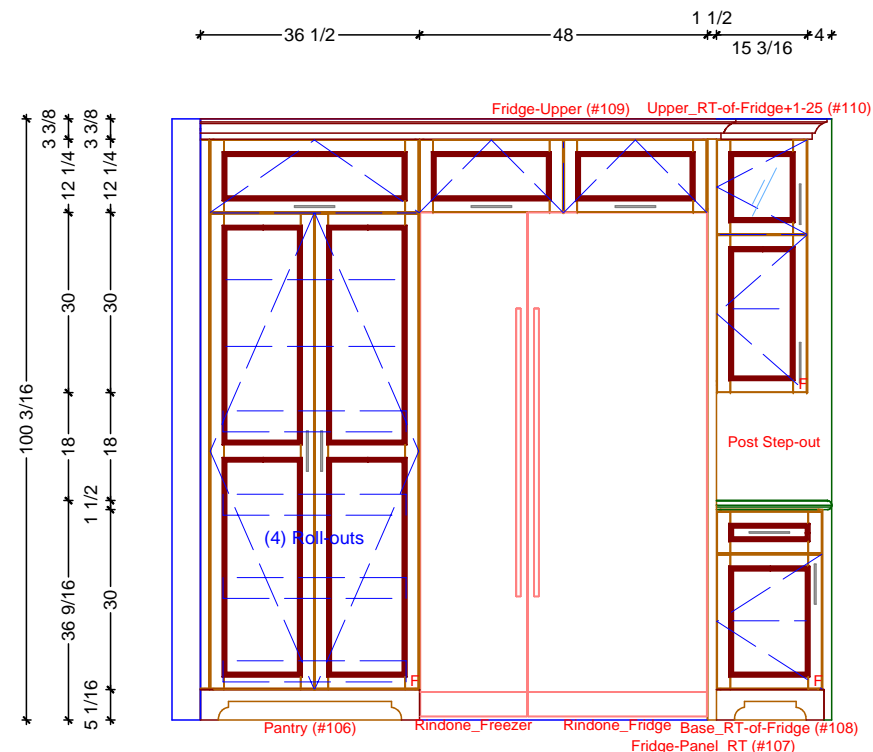

**KITCHEN CABINETRY FLOOR  
PLAN**

10/22/2018

PAGE NUMBER:

SIZE: B 11 X 17

SCALE: AS NOTED

DR. BY: BRIAN

**K.1**

**1** KITCHEN ELEVATION - EAST

SCALE: 3/8" = 1' 0"

**2** KITCHEN ELEVATION - SOUTH-SOUTH

SCALE: 3/8" = 1' 0"

**3** KITCHEN ELEVATION - SOUTH

SCALE: 3/8" = 1' 0"

**4** KITCHEN ELEVATION - WEST

SCALE: 3/8" = 1' 0"

Classic Bath Designs, Inc.

DRAWING NAME:

**KITCHEN CABINETRY FLOOR  
PLAN**

**10/22/2018**

SIZE: B 11 X 17

SCALE: AS NOTED

DR. BY: BRIAN

PAGE NUMBER:

**Rndr**