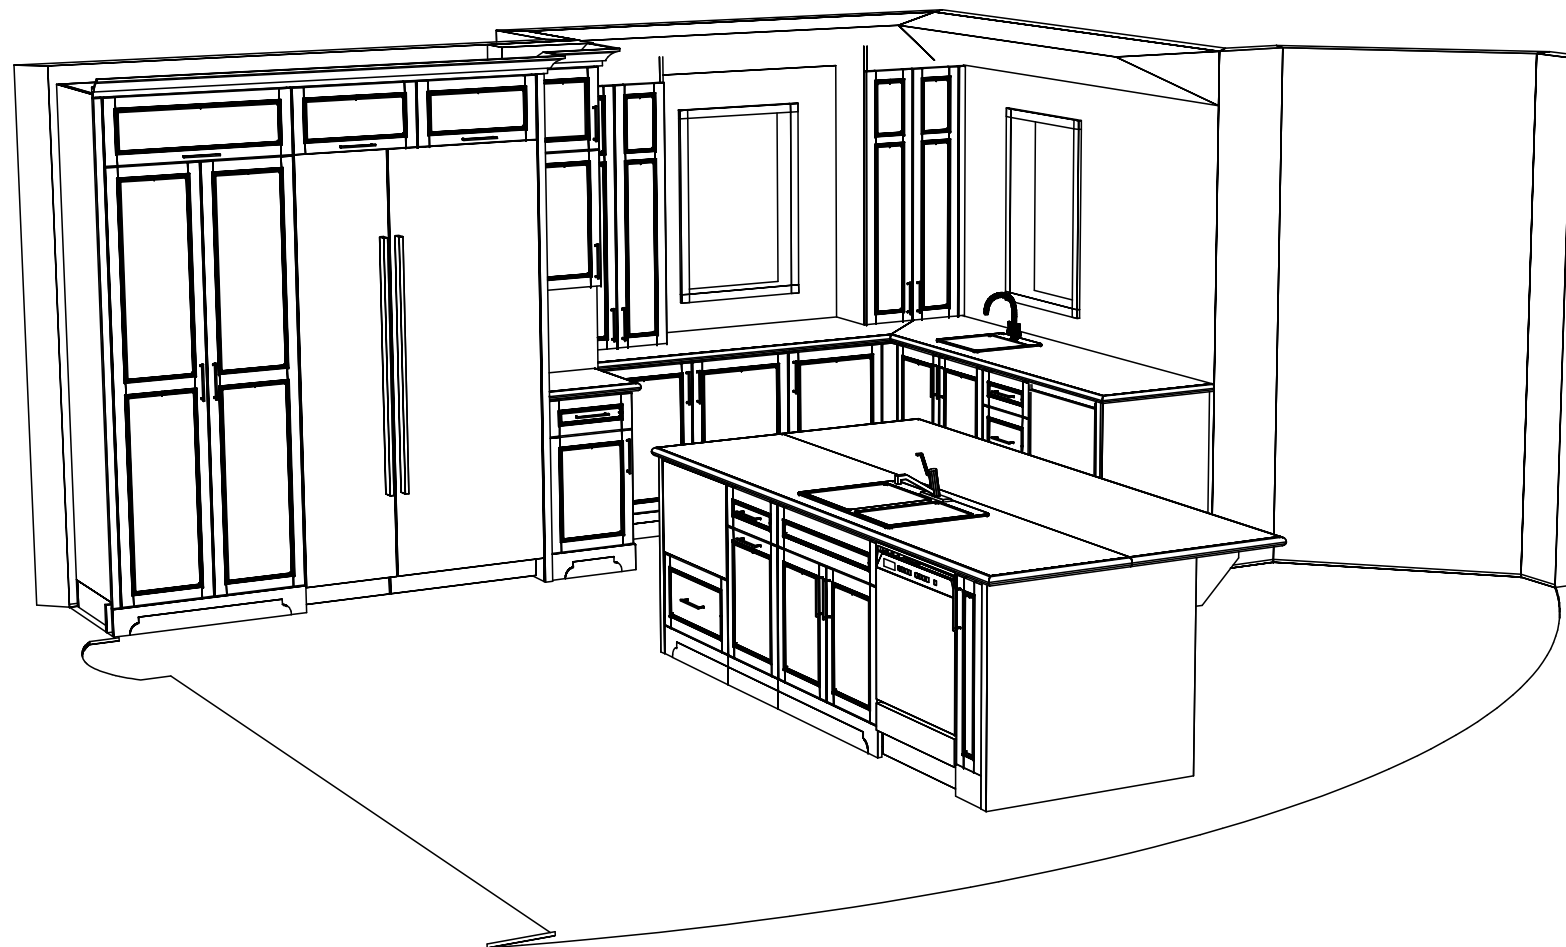

SCALE: AS NOTED

DR. BY: BRIAN

K.2

1 KITCHEN ISLE ELEVATION - FACING WEST

SCALE: 3/8" = 1' 0"

2 KITCHEN ISLE ELEVATION - FACING EAST

SCALE: 3/8" = 1' 0"

**Classic Bath Designs, Inc.**