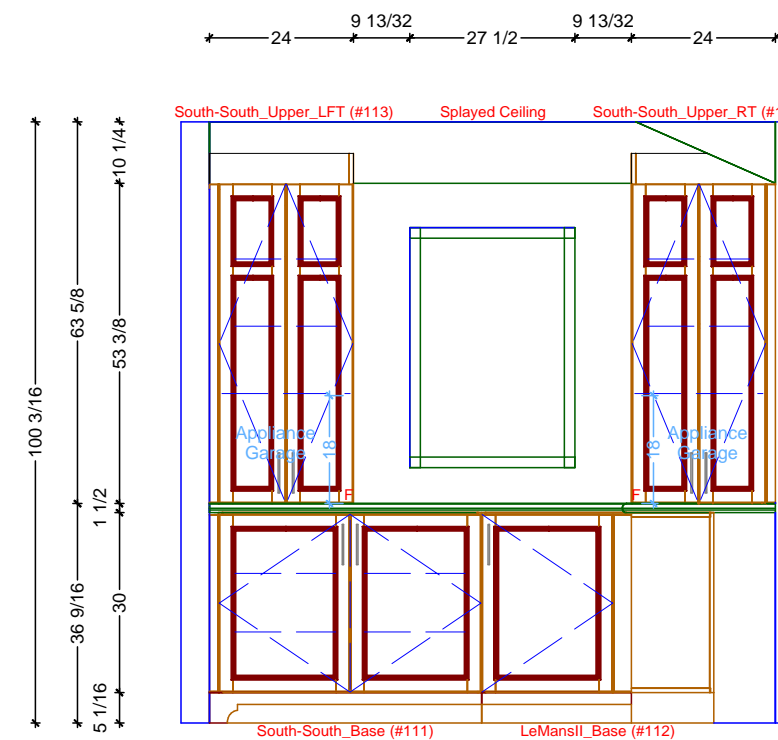

**KITCHEN CABINETRY FLOOR  
PLAN**

10/22/2018

PAGE NUMBER:

SIZE: B 11 X 17

SCALE: AS NOTED

DR. BY: BRIAN

**K.1**

**1** KITCHEN ELEVATION - EAST

SCALE: 3/8" = 1' 0"

**2** KITCHEN ELEVATION - SOUTH-SOUTH

SCALE: 3/8" = 1' 0"

**3** KITCHEN ELEVATION - SOUTH

SCALE: 3/8" = 1' 0"

**4** KITCHEN ELEVATION - WEST

SCALE: 3/8" = 1' 0"

Classic Bath Designs, Inc.

DRAWING NAME:

**KITCHEN CABINETRY FLOOR  
PLAN**

**10/22/2018**

SIZE: B 11 X 17

SCALE: AS NOTED

DR. BY: BRIAN

PAGE NUMBER:

**Rndr**