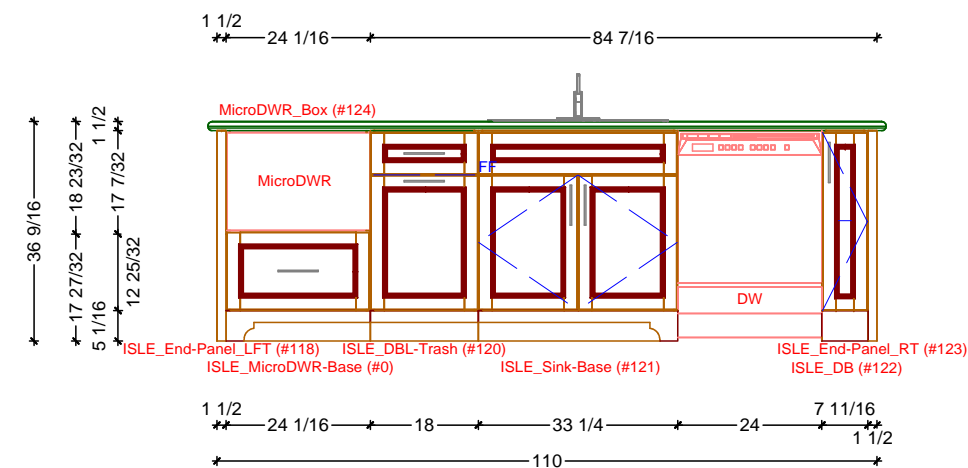

PROJECT:

KITCHEN

FL-S\_PreFIN/PG:perSample\_IntEB:PreFIN

DRAWING NAME:

KITCHEN CABINETRY  
ELEVATIONS AND  
PERSPECTIVES

10/22/2018

PAGE NUMBER:

SIZE: B 11 X 17

SCALE: AS NOTED

DR. BY: BRIAN

K.2

1 KITCHEN ISLE ELEVATION - FACING WEST

SCALE: 3/8" = 1' 0"

2 KITCHEN ISLE ELEVATION - FACING EAST

SCALE: 3/8" = 1' 0"

**Classic Bath Designs, Inc.**