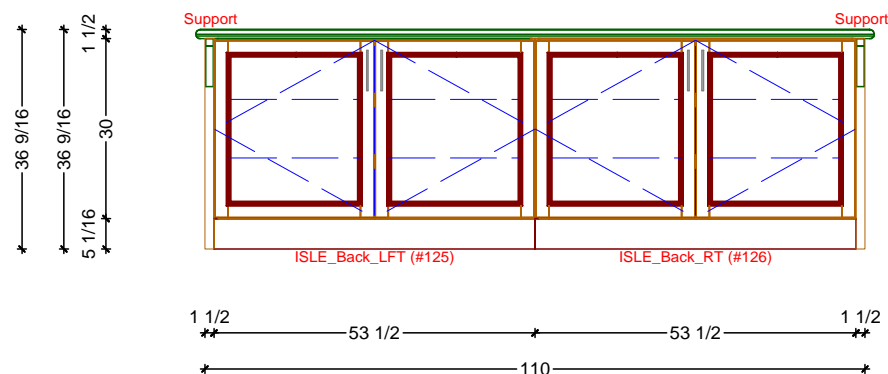

SCALE: AS NOTED

DR. BY: BRIAN

K.2

1 KITCHEN ISLE ELEVATION - FACING WEST

SCALE: 3/8" = 1' 0"

2 KITCHEN ISLE ELEVATION - FACING EAST

SCALE: 3/8" = 1' 0"

**Classic Bath Designs, Inc.**