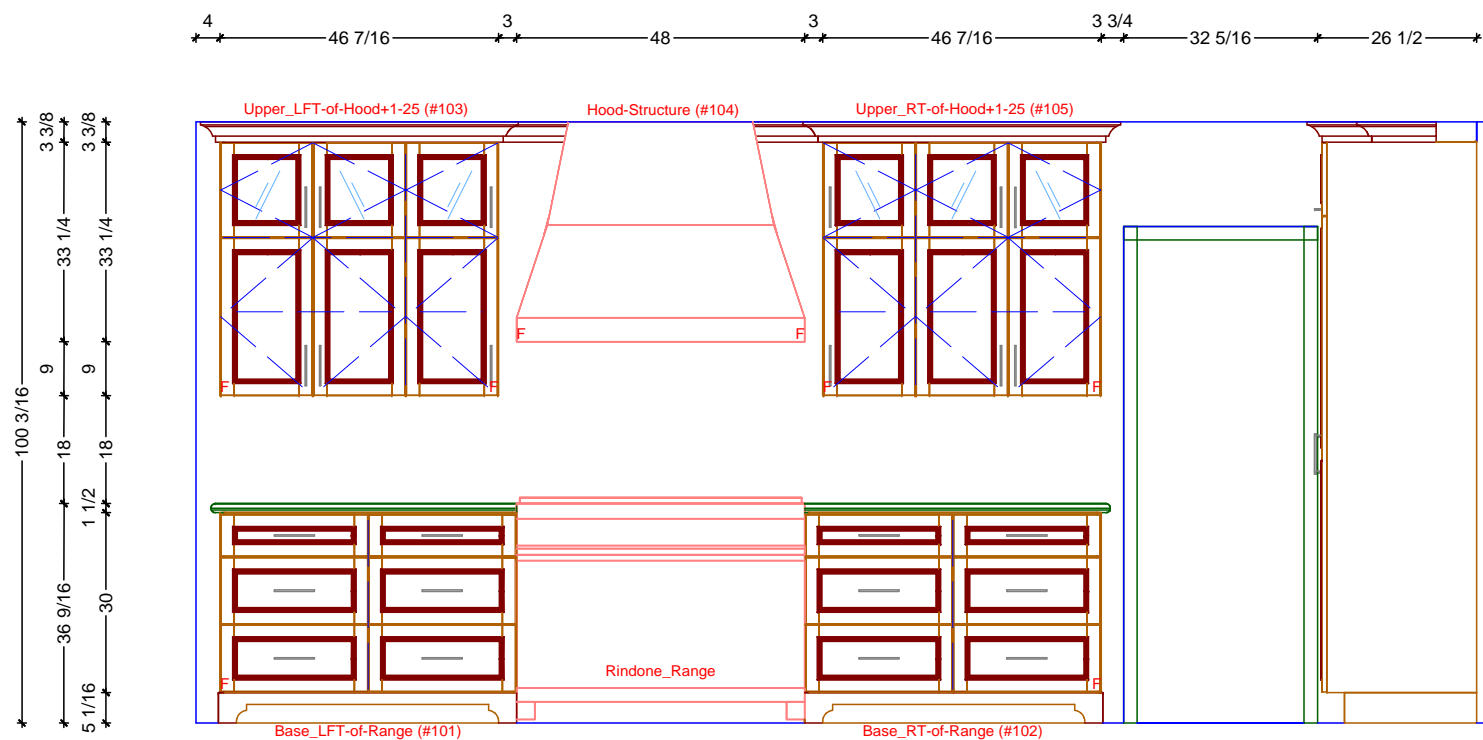

**KITCHEN CABINETRY FLOOR  
PLAN**

10/22/2018

PAGE NUMBER:

SIZE: B 11 X 17

SCALE: AS NOTED

DR. BY: BRIAN

**K.1**

**1** KITCHEN ELEVATION - EAST

SCALE: 3/8" = 1' 0"

**2** KITCHEN ELEVATION - SOUTH-SOUTH

SCALE: 3/8" = 1' 0"

**3** KITCHEN ELEVATION - SOUTH

SCALE: 3/8" = 1' 0"

**4** KITCHEN ELEVATION - WEST

SCALE: 3/8" = 1' 0"

Classic Bath Designs, Inc.

DRAWING NAME:

**KITCHEN CABINETRY FLOOR  
PLAN**

**10/22/2018**

SIZE: B 11 X 17

SCALE: AS NOTED

DR. BY: BRIAN

PAGE NUMBER:

**Rndr**