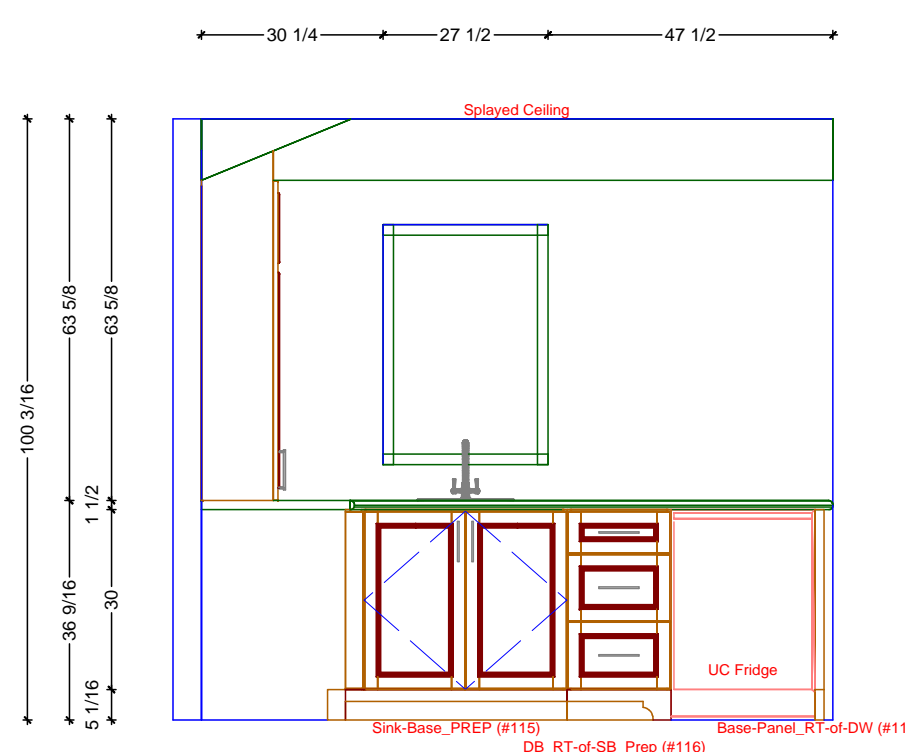

**KITCHEN CABINETRY FLOOR  
PLAN**

10/22/2018

PAGE NUMBER:

SIZE: B 11 X 17

SCALE: AS NOTED

DR. BY: BRIAN

**K.1**

**1** KITCHEN ELEVATION - EAST

SCALE: 3/8" = 1' 0"

**2** KITCHEN ELEVATION - SOUTH-SOUTH

SCALE: 3/8" = 1' 0"

**3** KITCHEN ELEVATION - SOUTH

SCALE: 3/8" = 1' 0"

**4** KITCHEN ELEVATION - WEST

SCALE: 3/8" = 1' 0"

Classic Bath Designs, Inc.

DRAWING NAME:

**KITCHEN CABINETRY FLOOR  
PLAN**

**10/22/2018**

SIZE: B 11 X 17

SCALE: AS NOTED

DR. BY: BRIAN

PAGE NUMBER:

**Rndr**