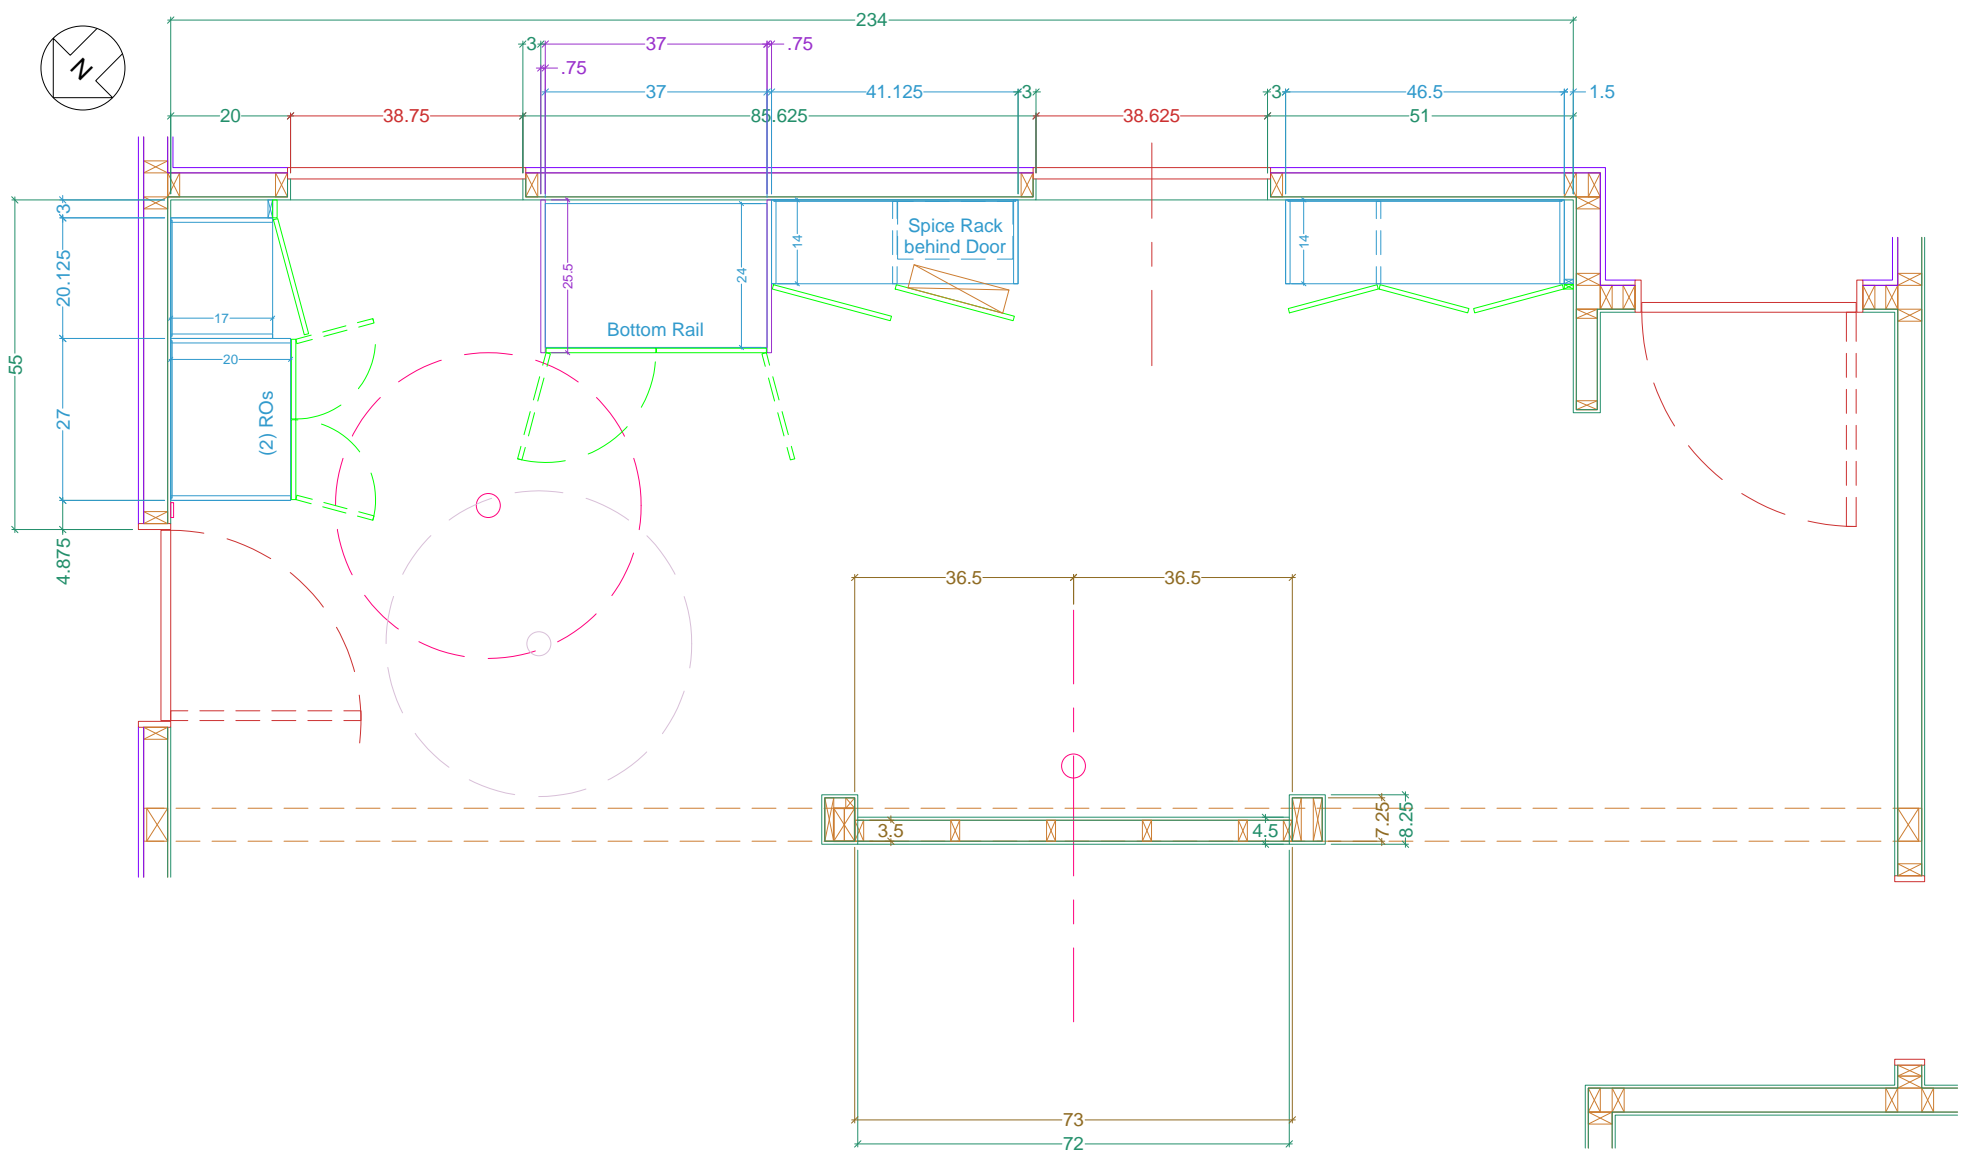

Legend	
	Wall Veneer
	Framing
	Base Cabinetry
	Upper Cabinetry
	Full-height Cabinetry
	Doors/DWR Fronts
	Counters
	Casings & Mouldings
	Electrical
	Plumbing - Waste
	Plumbing - Supply
	Plumbing - Gas

PLAN View -- UPPER Cabinetry

Name: ANTON, Dave and Nancy	Scale: 3/8" = 1' 0"	Size: 'A' 8.5" x 14"
Project: KITCHEN Cabinetry	REV:	Dr. by: Brian
		Date: 09.08.2017