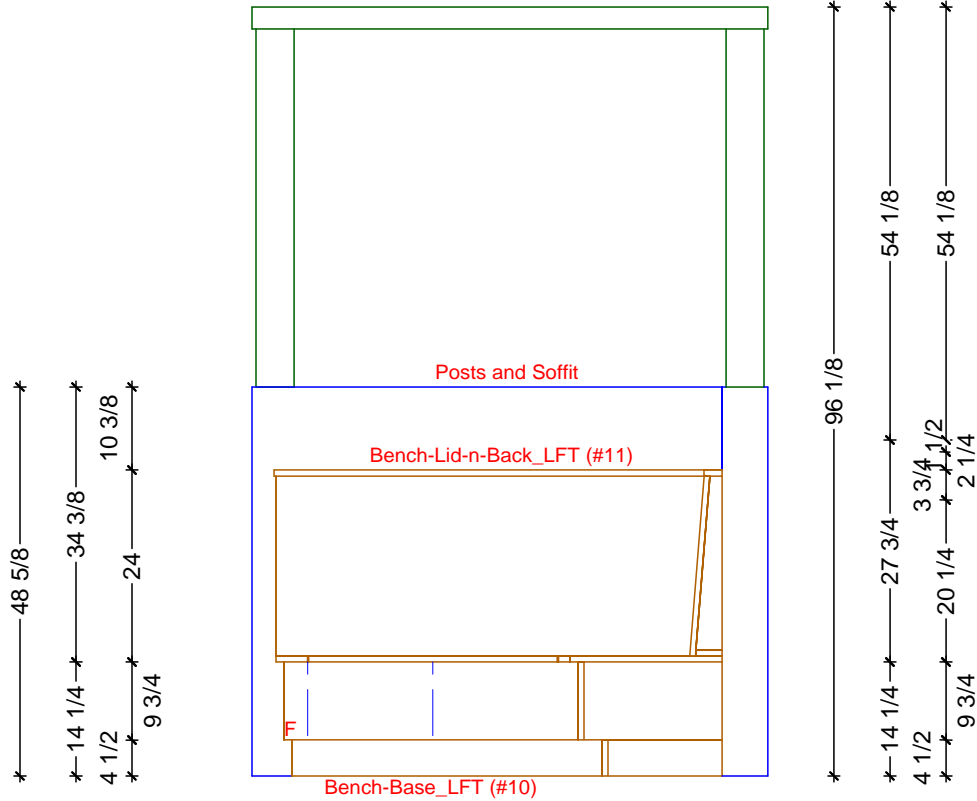

KITCHEN CABINETRY FLOOR PLAN  
 SCALE: 3/8" = 1' 0"

**Classic Bath Designs, Inc.**  
 11544 Sheldon St., Sun Valley, CA 91352  
 818.767.1144 fax: 818.767.1278

Cust: Balthazor, Martin & Jean	PO# KITCHEN	Scale: As Noted	K.0
Approved _____	Job: FL/S_PreFIN/Alder_IntEB:PreFIN	Size: A	
		Dr By: Brian	08/30/2017

**1** KITCHEN ELEVATION - SOUTH  
 SCALE: 1/2" = 1' 0"

**Classic Bath Designs, Inc.**  
 11544 Sheldon St., Sun Valley, CA 91352  
 818.767.1144 fax: 818.767.1278

Cust: Balthazor, Martin & Jean		PO# KITCHEN	Scale: As Noted	Room	<b>K.1</b>
Approved _____	Job: FL/S_PreFIN/Alder_IntEB:PreFIN		Size: A	Dr By: Brian	
				08/30/2017	

\*4\* 36 3/4 18 \*

\* 58 3/4 \*

1 KITCHEN ELEVATION - WEST  
SCALE: 1/2" = 1' 0"

\* 70 7/8 12 24 3/4 \*

\* 111 5/8 \*

2 KITCHEN ELEVATION - NORTH AT BENCH SEAT  
SCALE: 1/2" = 1' 0"

**Classic Bath Designs, Inc.**  
11544 Sheldon St., Sun Valley, CA 91352  
818.767.1144 fax: 818.767.1278