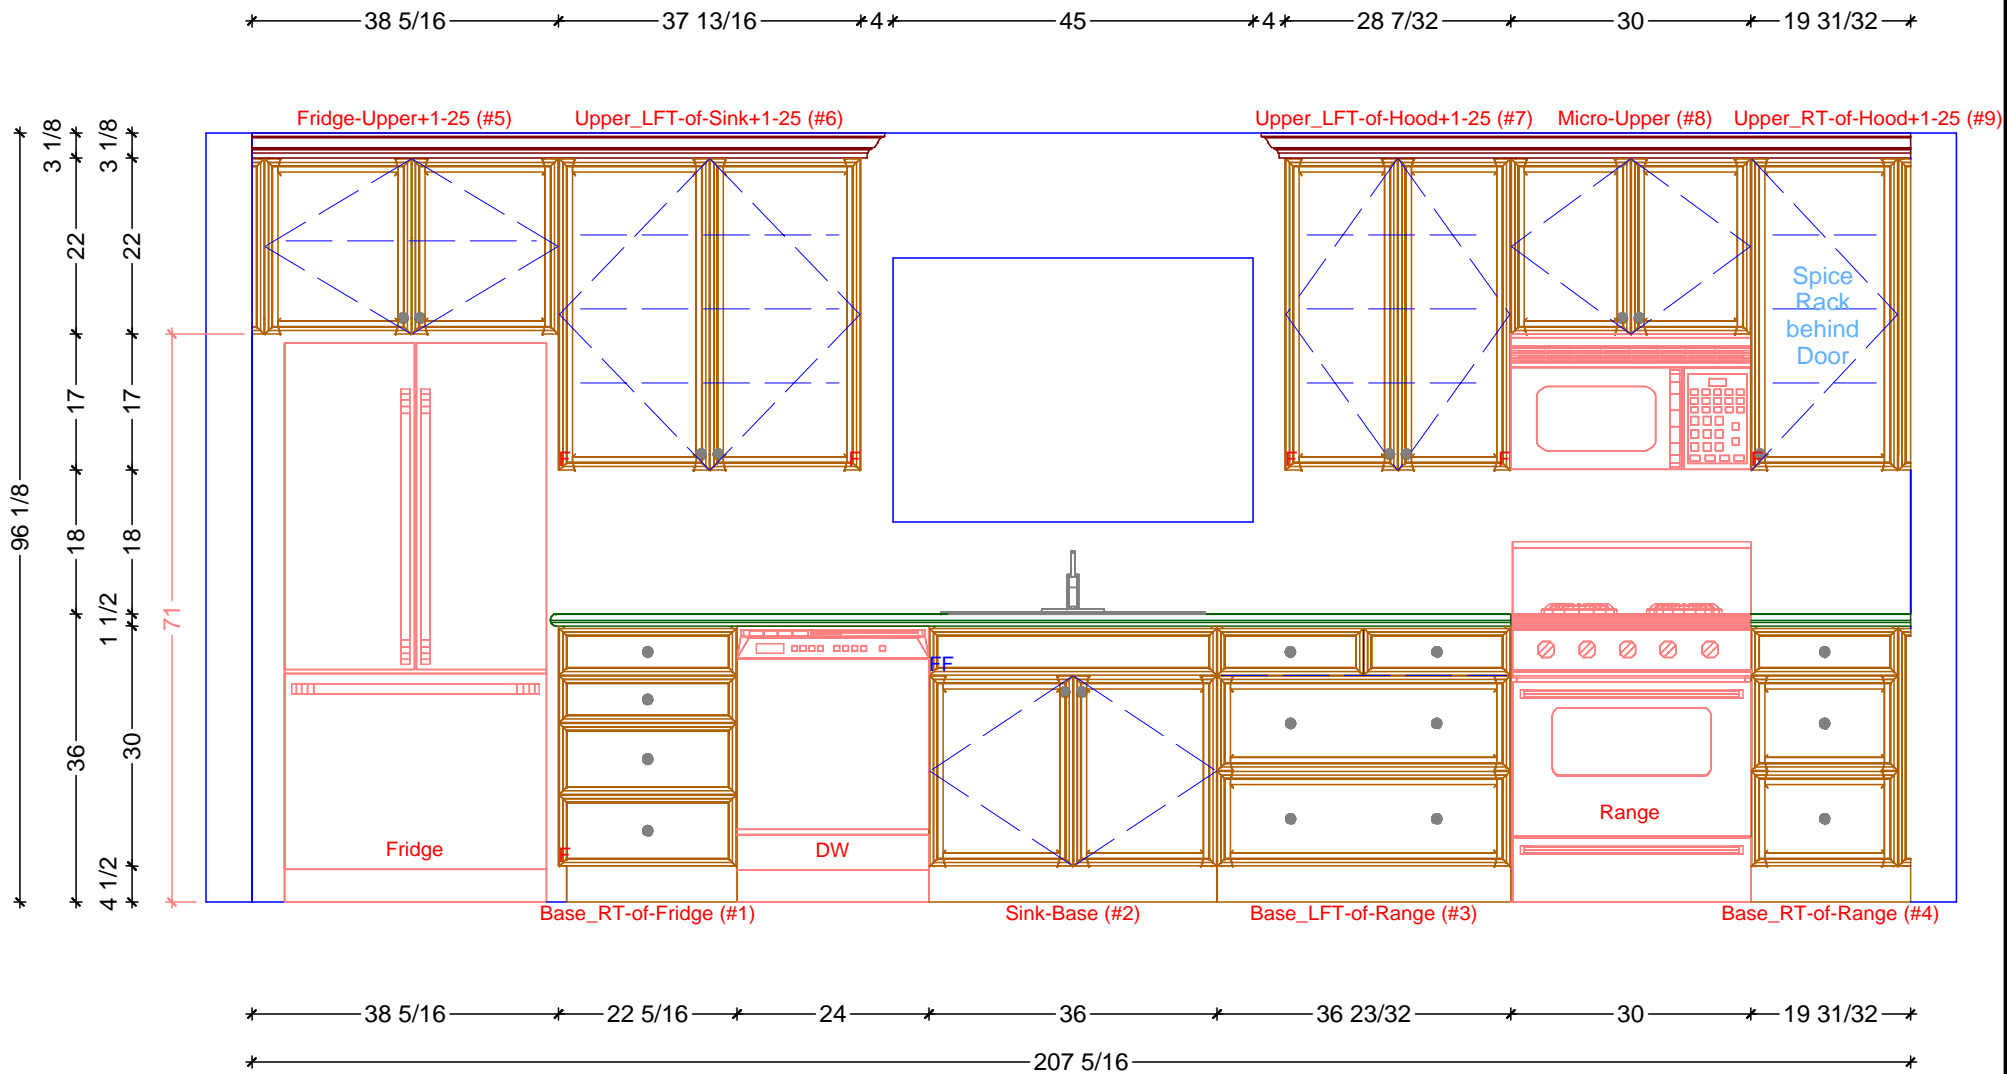

KITCHEN CABINETRY FLOOR PLAN  
 SCALE: 3/8" = 1' 0"

**Classic Bath Designs, Inc.**  
 11544 Sheldon St., Sun Valley, CA 91352  
 818.767.1144 fax: 818.767.1278

Cust: Balthazor, Martin & Jean	PO# KITCHEN	Scale: As Noted	K.0
Approved _____	Job: FL/S_PreFIN/Alder_IntEB:PreFIN	Size: A	
		Dr By: Brian	08/30/2017

**1** KITCHEN ELEVATION - SOUTH  
 SCALE: 1/2" = 1' 0"

**Classic Bath Designs, Inc.**  
 11544 Sheldon St., Sun Valley, CA 91352  
 818.767.1144 fax: 818.767.1278

Cust: Balthazor, Martin & Jean		PO# KITCHEN	Scale: As Noted	Room	<b>K.1</b>
Approved _____	Job: FL/S_PreFIN/Alder_IntEB:PreFIN		Size: A	Dr By: Brian	
				08/30/2017	

\*4\* 36 3/4 18 \*

\* 58 3/4 \*

1 KITCHEN ELEVATION - WEST  
SCALE: 1/2" = 1' 0"

\* 70 7/8 12 24 3/4 \*

\* 111 5/8 \*

2 KITCHEN ELEVATION - NORTH AT BENCH SEAT  
SCALE: 1/2" = 1' 0"

**Classic Bath Designs, Inc.**  
11544 Sheldon St., Sun Valley, CA 91352  
818.767.1144 fax: 818.767.1278