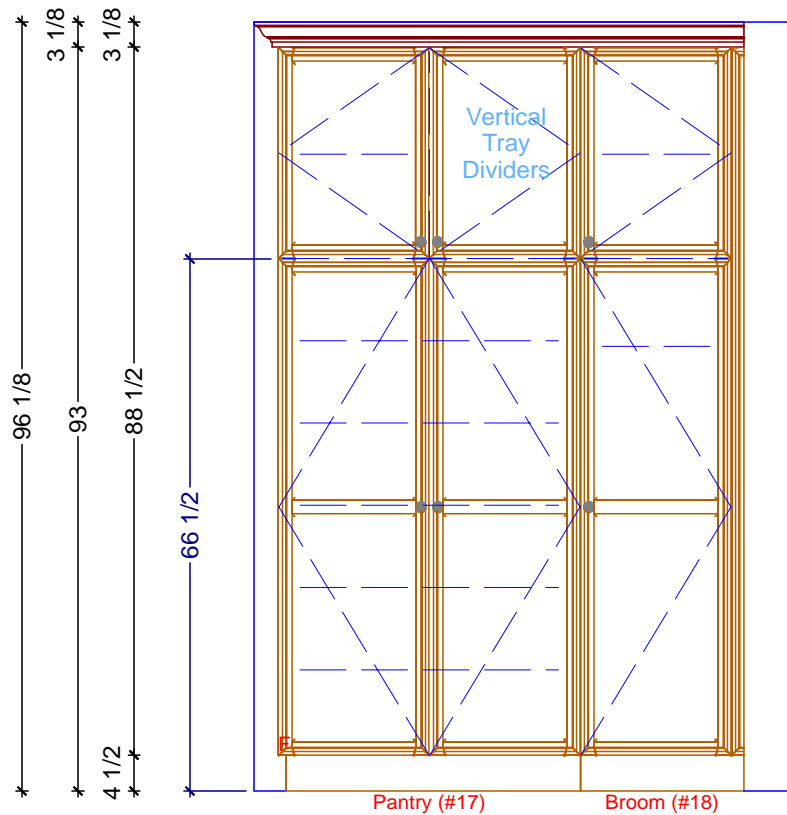

\*4\* 36 3/4 18 \*

\* 58 3/4 \*

1 KITCHEN ELEVATION - WEST  
SCALE: 1/2" = 1' 0"

\* 70 7/8 12 24 3/4 \*

\* 111 5/8 \*

2 KITCHEN ELEVATION - NORTH AT BENCH SEAT  
SCALE: 1/2" = 1' 0"

**Classic Bath Designs, Inc.**  
11544 Sheldon St., Sun Valley, CA 91352  
818.767.1144 fax: 818.767.1278

K.2

1 KITCHEN ELEVATION - PANTRY / BROOM  
SCALE: 1/2" = 1' 0"

**Classic Bath Designs, Inc.**  
 11544 Sheldon St., Sun Valley, CA 91352  
 818.767.1144 fax: 818.767.1278

Cust: Balthazor, Martin & Jean		PO# KITCHEN	Scale: As Noted		<b>K.3</b>
Approved _____	Job: FL/S_PreFIN/Alder_IntEB:PreFIN	Size: A	Dr By: Brian	08/30/2017	