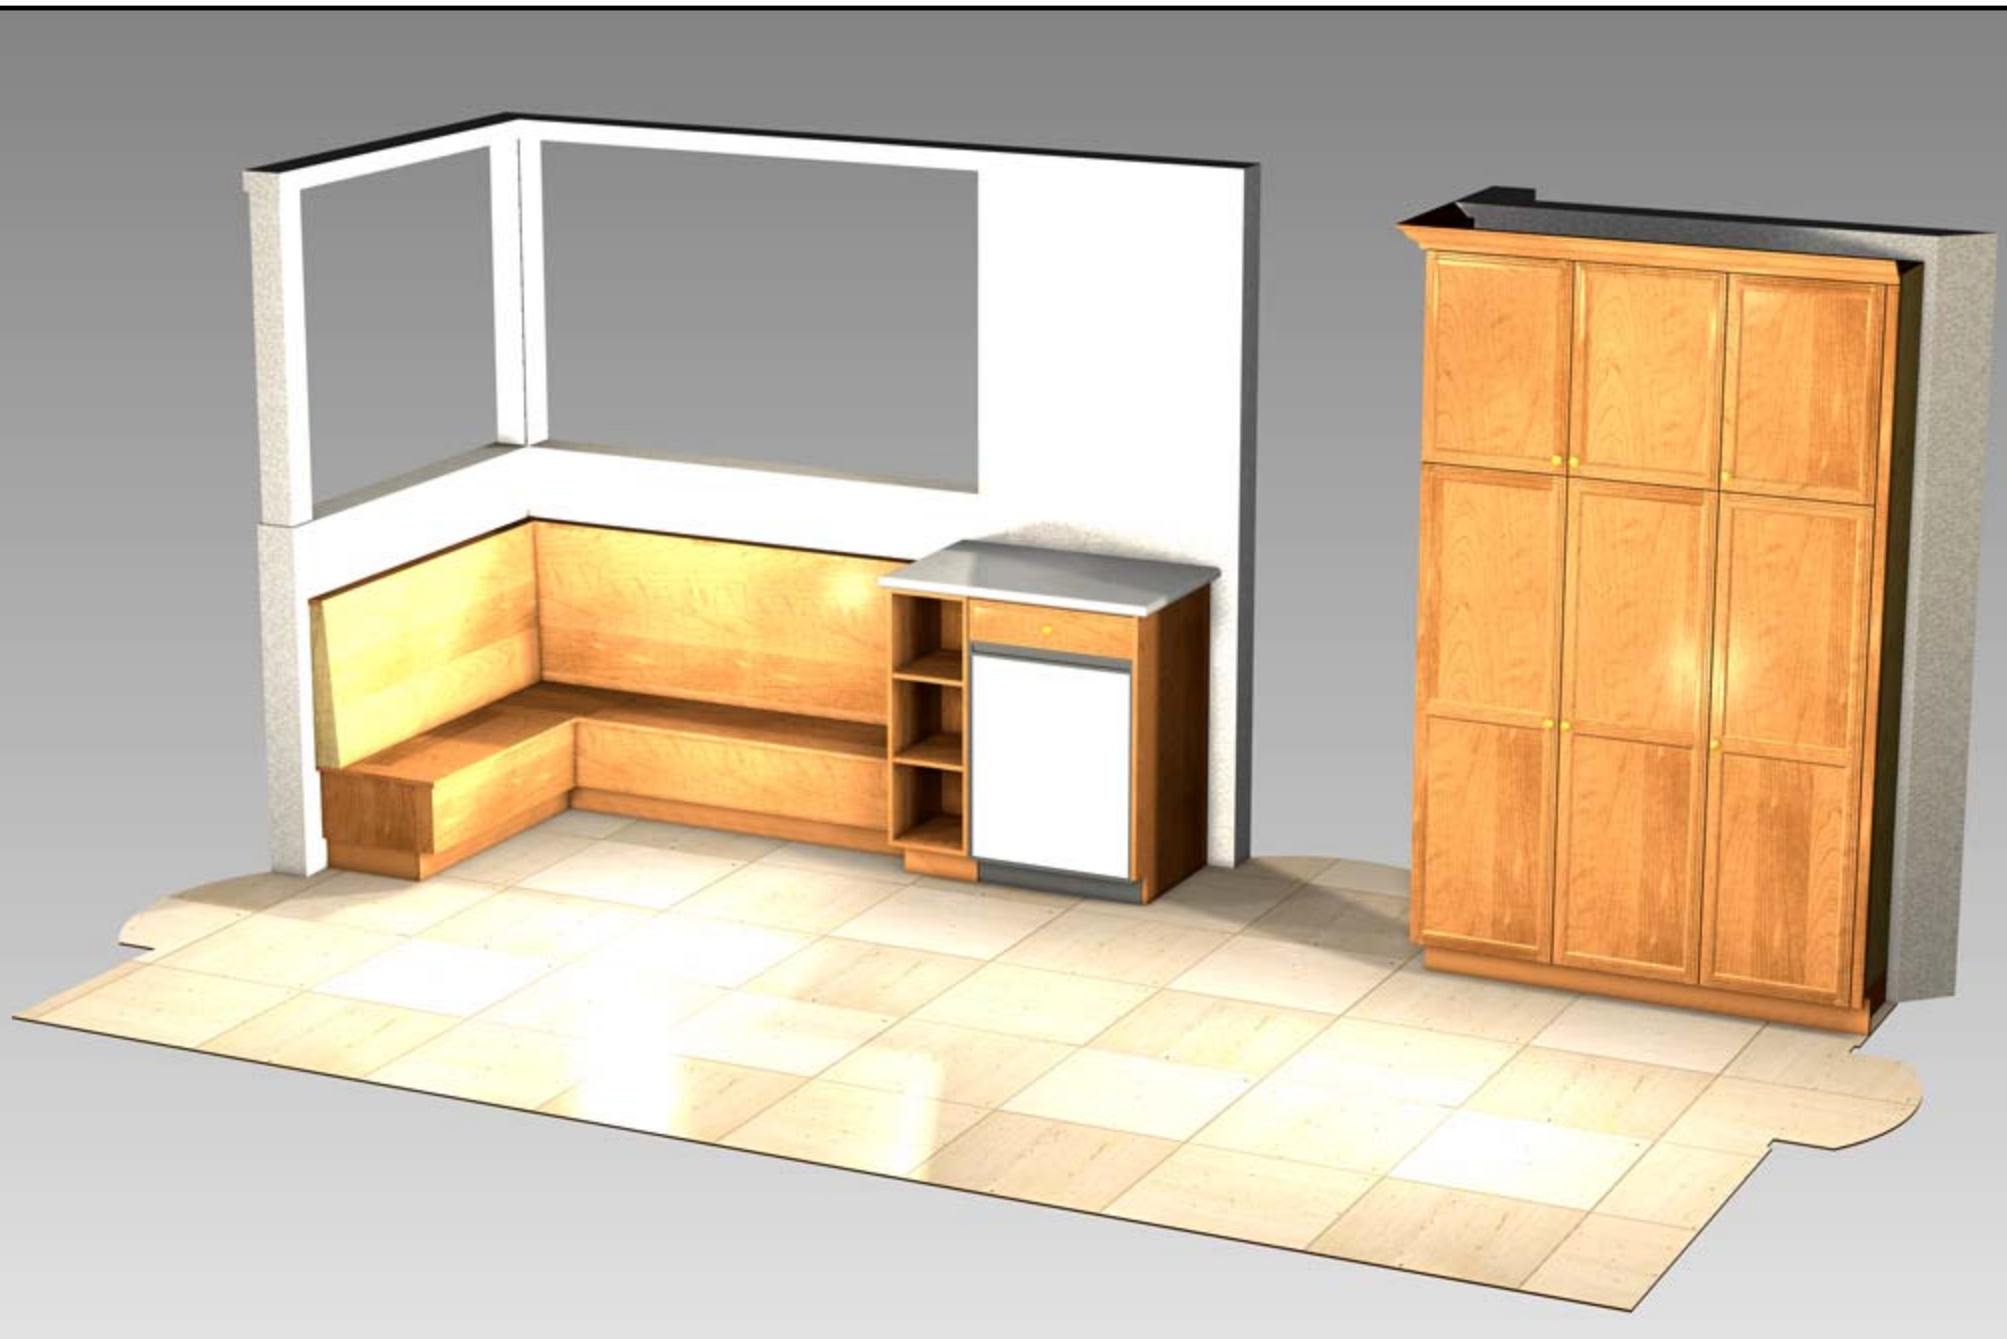

Classic Bath Designs, Inc.
11544 Sheldon St., Sun Valley, CA 91352
818.767.1144 fax: 818.767.1278

Cust: Balthazor, Martin & Jean	PO# KITCHEN	Scale: As Noted			
Approved _____	Job: FL/S_PreFIN/Alder_IntEB:PreFIN	Size: A	Dr By: Brian	08/30/2017	Rndr