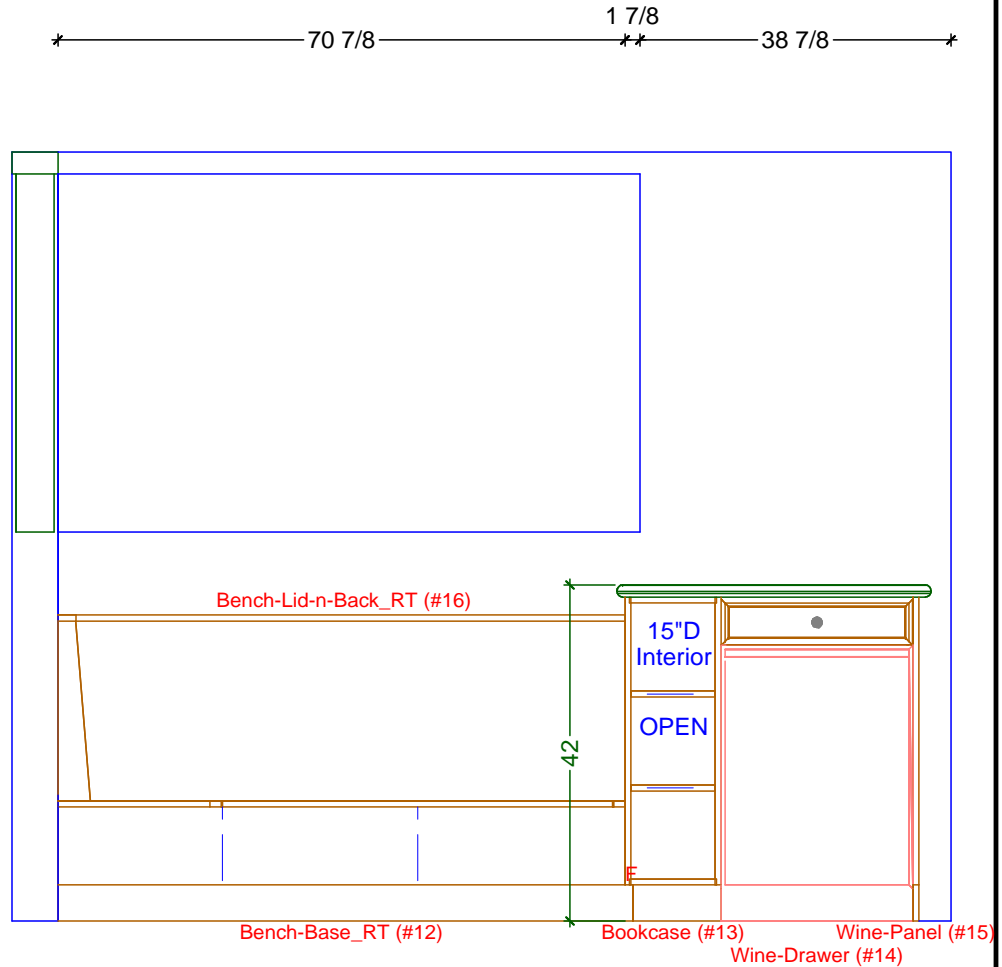

KITCHEN CABINETRY FLOOR PLAN  
 SCALE: 3/8" = 1' 0"

**Classic Bath Designs, Inc.**  
 11544 Sheldon St., Sun Valley, CA 91352  
 818.767.1144 fax: 818.767.1278

Cust: Balthazor, Martin & Jean	PO# KITCHEN	Scale: As Noted	K.0
Approved _____	Job: FL/S_PreFIN/Alder_IntEB:PreFIN	Size: A	
		Dr By: Brian	08/30/2017

**1** KITCHEN ELEVATION - SOUTH  
 SCALE: 1/2" = 1' 0"

**Classic Bath Designs, Inc.**  
 11544 Sheldon St., Sun Valley, CA 91352  
 818.767.1144 fax: 818.767.1278

Cust: Balthazor, Martin & Jean		PO# KITCHEN	Scale: As Noted	Room	<b>K.1</b>
Approved _____	Job: FL/S_PreFIN/Alder_IntEB:PreFIN		Size: A	Dr By: Brian	
				08/30/2017	

\*4\* 36 3/4 18 \*

\* 58 3/4 \*

1 KITCHEN ELEVATION - WEST  
SCALE: 1/2" = 1' 0"

\* 70 7/8 12 24 3/4 \*

\* 111 5/8 \*

2 KITCHEN ELEVATION - NORTH AT BENCH SEAT  
SCALE: 1/2" = 1' 0"

**Classic Bath Designs, Inc.**  
11544 Sheldon St., Sun Valley, CA 91352  
818.767.1144 fax: 818.767.1278