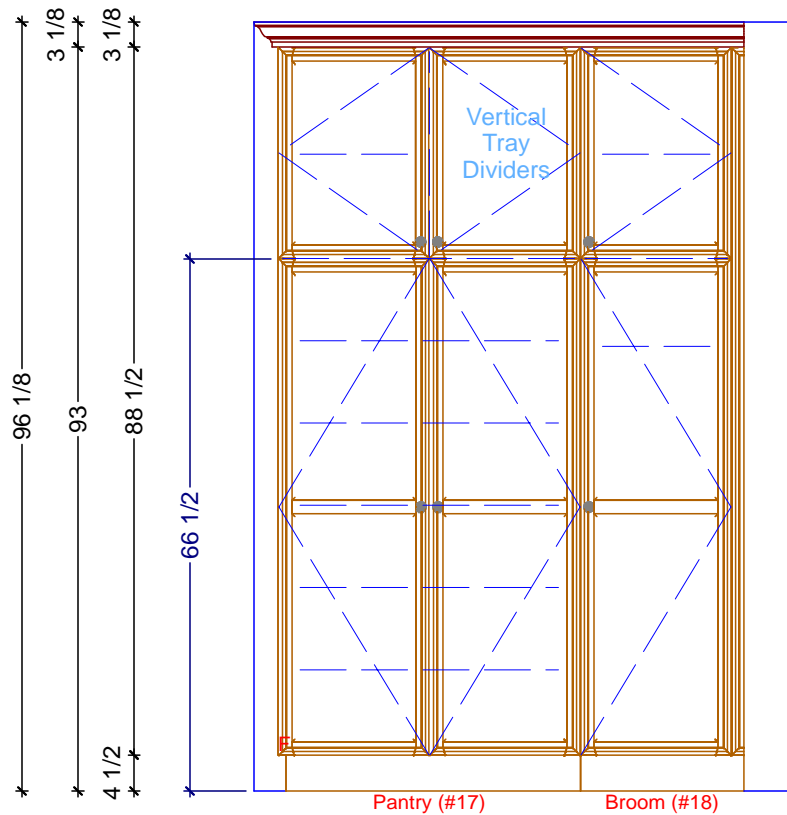

\*4\* 36 3/4 18 \*

\* 58 3/4 \*

1 KITCHEN ELEVATION - WEST  
SCALE: 1/2" = 1' 0"

\* 70 7/8 12 24 3/4 \*

\* 111 5/8 \*

2 KITCHEN ELEVATION - NORTH AT BENCH SEAT  
SCALE: 1/2" = 1' 0"

**Classic Bath Designs, Inc.**  
11544 Sheldon St., Sun Valley, CA 91352  
818.767.1144 fax: 818.767.1278

K.2

1 KITCHEN ELEVATION - PANTRY / BROOM  
SCALE: 1/2" = 1' 0"

**Classic Bath Designs, Inc.**  
 11544 Sheldon St., Sun Valley, CA 91352  
 818.767.1144 fax: 818.767.1278

Cust: Balthazor, Martin & Jean		PO# KITCHEN	Scale: As Noted		K.3
Approved _____	Job: FL/S_PreFIN/Alder_IntEB:PreFIN	Size: A	Dr By: Brian	08/31/2017	