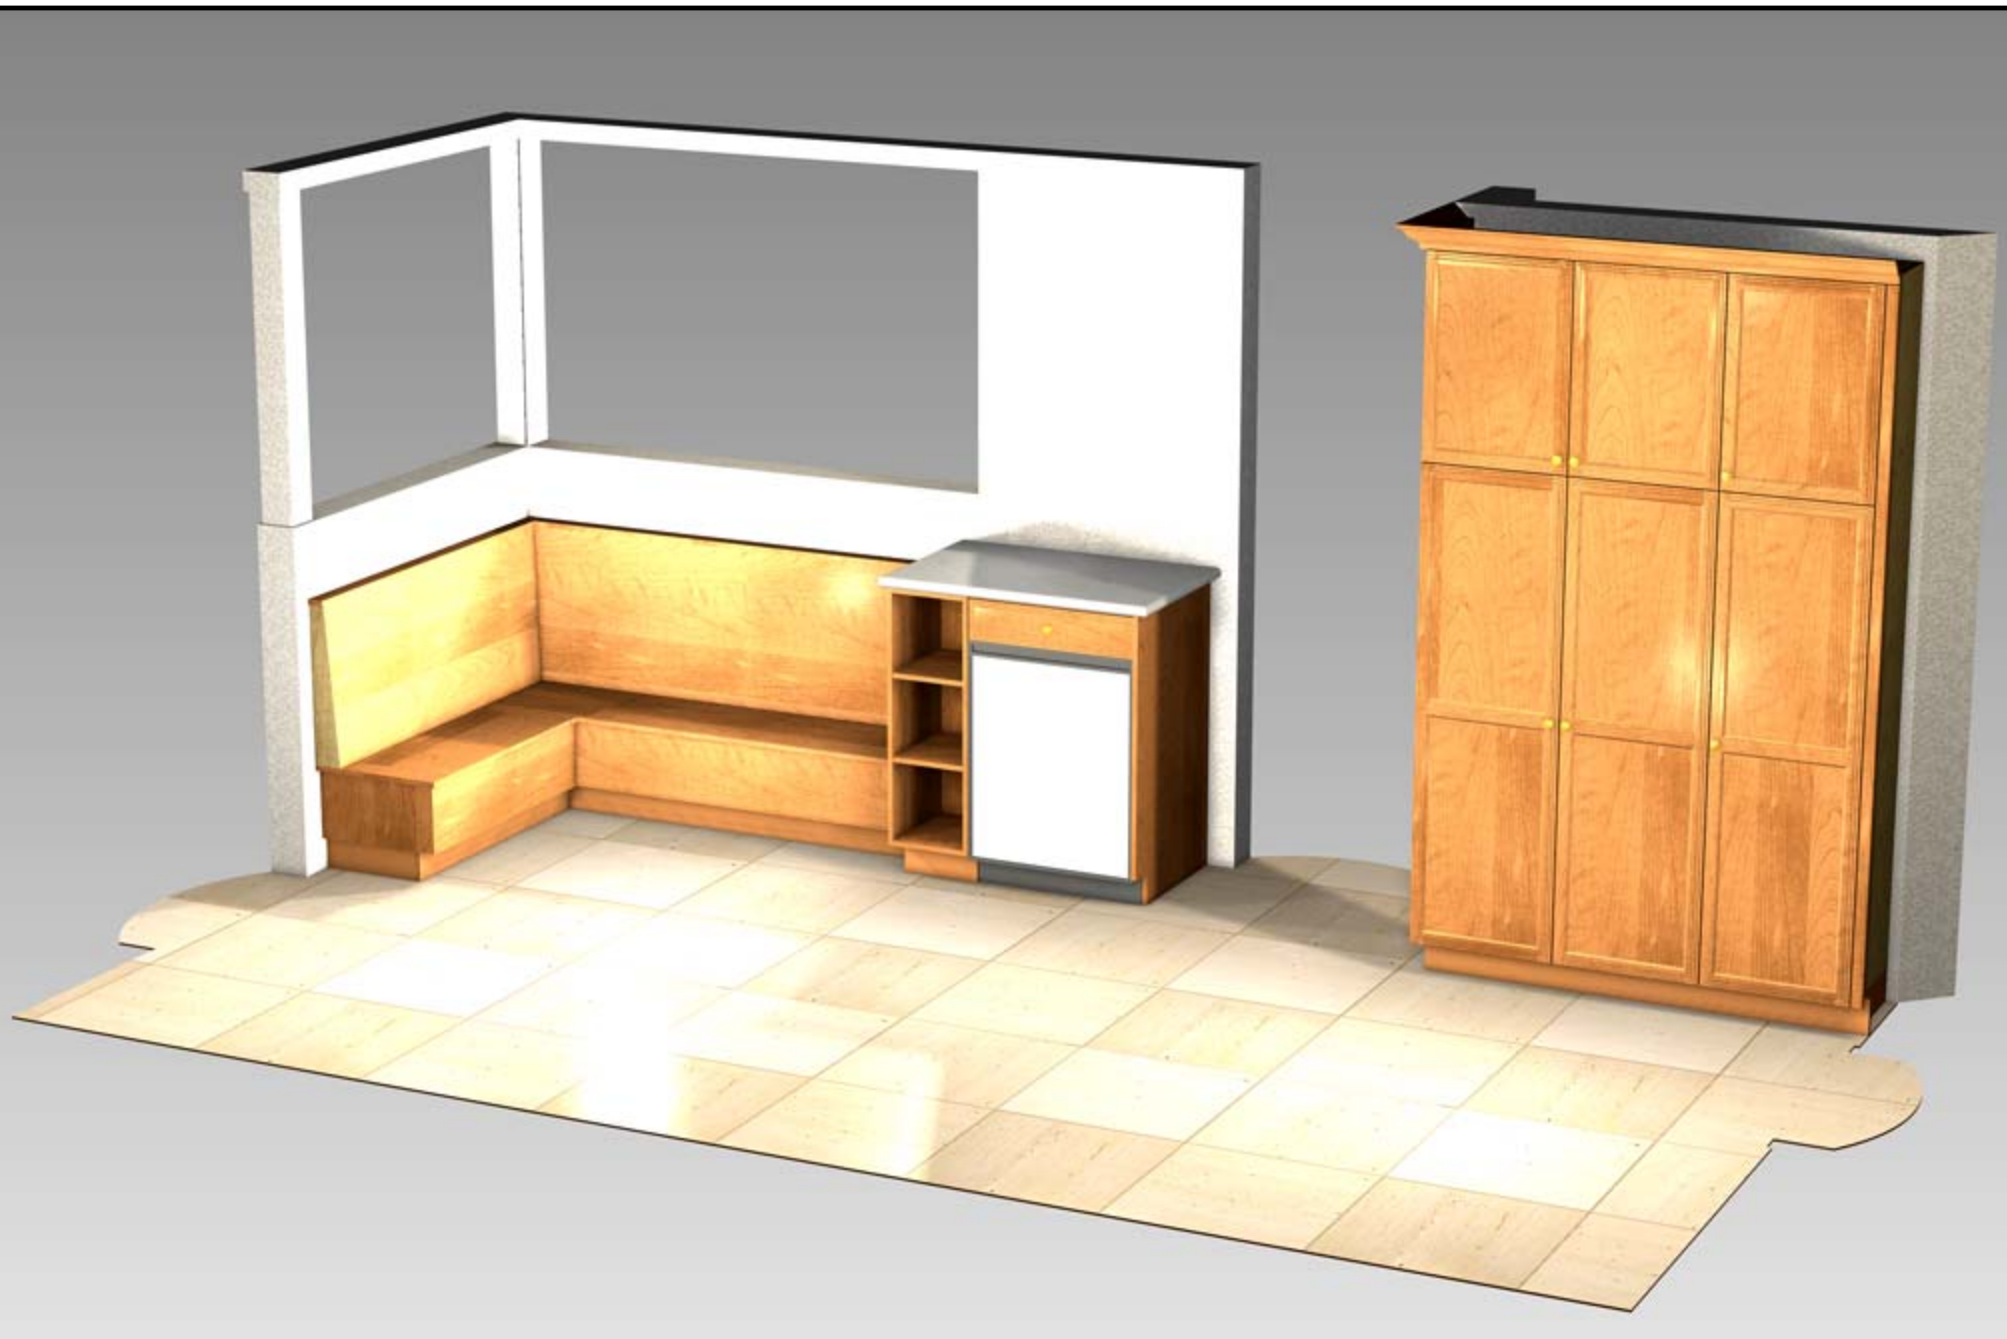

Classic Bath Designs, Inc.
11544 Sheldon St., Sun Valley, CA 91352
818.767.1144 fax: 818.767.1278

Cust: Balthazor, Martin & Jean		PO# KITCHEN	Scale: As Noted	
Approved _____	Job: FL/S_PreFIN/Alder_IntEB:PreFIN	Size: A	Dr By: Brian	08/31/2017

Rndr