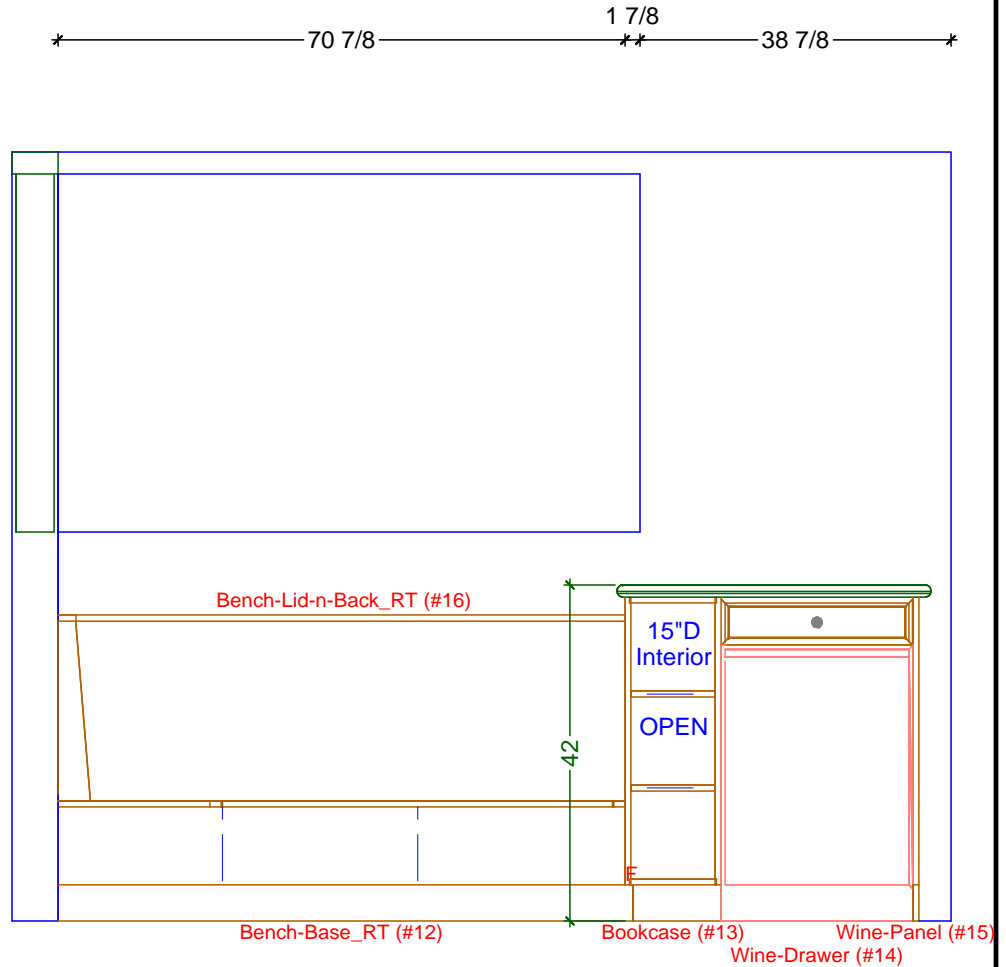

KITCHEN CABINERY FLOOR PLAN  
 SCALE: 3/8" = 1' 0"

**Classic Bath Designs, Inc.**  
 11544 Sheldon St., Sun Valley, CA 91352  
 818.767.1144 fax: 818.767.1278

Cust: Balthazor, Martin & Jean		PO# KITCHEN	Scale: As Noted		K.0
Approved _____	Job: FL/S_PreFIN/Alder_IntEB:PreFIN	Size: A	Dr By: Brian	08/31/2017	

**1** KITCHEN ELEVATION - SOUTH  
 SCALE: 1/2" = 1' 0"

**Classic Bath Designs, Inc.**  
 11544 Sheldon St., Sun Valley, CA 91352  
 818.767.1144 fax: 818.767.1278

Cust: Balthazor, Martin & Jean		PO# KITCHEN	Scale: As Noted	Room	<b>K.1</b>
Approved _____	Job: FL/S_PreFIN/Alder_IntEB:PreFIN	Size: A	Dr By: Brian	08/31/2017	

\*4\* 36 3/4 18 \*

\* 58 3/4 \*

1 KITCHEN ELEVATION - WEST  
SCALE: 1/2" = 1' 0"

\* 70 7/8 12 24 3/4 \*

\* 111 5/8 \*

2 KITCHEN ELEVATION - NORTH AT BENCH SEAT  
SCALE: 1/2" = 1' 0"

**Classic Bath Designs, Inc.**  
11544 Sheldon St., Sun Valley, CA 91352  
818.767.1144 fax: 818.767.1278