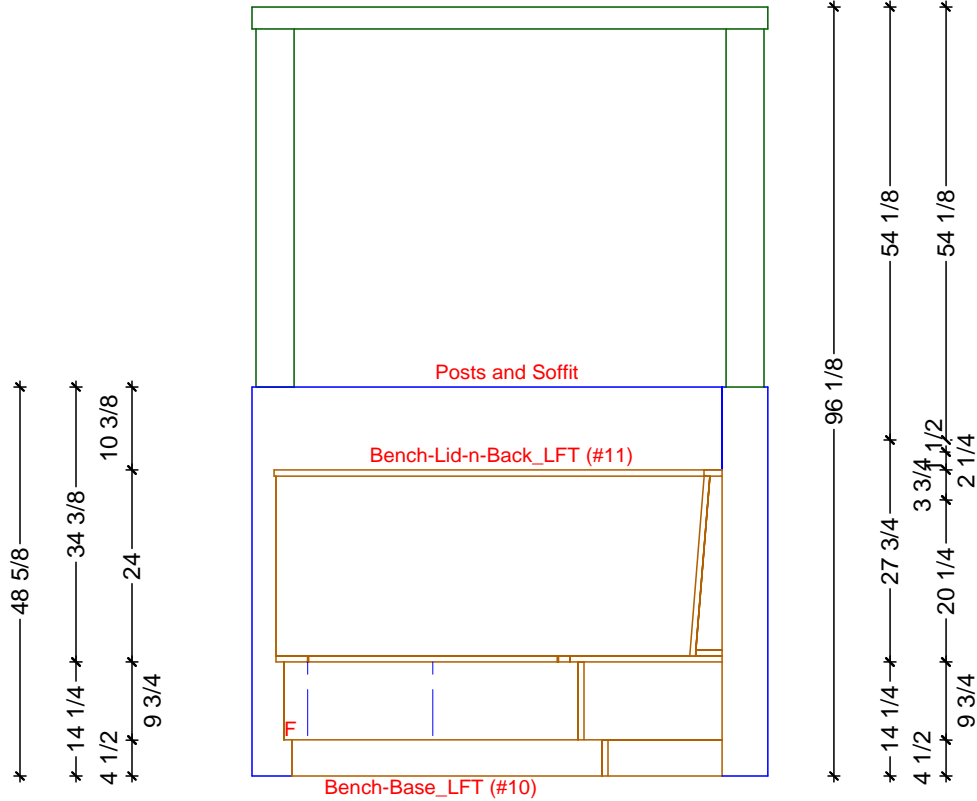

KITCHEN CABINERY FLOOR PLAN  
 SCALE: 3/8" = 1' 0"

**Classic Bath Designs, Inc.**  
 11544 Sheldon St., Sun Valley, CA 91352  
 818.767.1144 fax: 818.767.1278

Cust: Balthazor, Martin & Jean		PO# KITCHEN	Scale: As Noted		K.0
Approved _____	Job: FL/S_PreFIN/Alder_IntEB:PreFIN	Size: A	Dr By: Brian	08/31/2017	

**1** KITCHEN ELEVATION - SOUTH  
 SCALE: 1/2" = 1' 0"

**Classic Bath Designs, Inc.**  
 11544 Sheldon St., Sun Valley, CA 91352  
 818.767.1144 fax: 818.767.1278

Cust: Balthazor, Martin & Jean		PO# KITCHEN	Scale: As Noted	Room	<b>K.1</b>
Approved _____	Job: FL/S_PreFIN/Alder_IntEB:PreFIN	Size: A	Dr By: Brian	08/31/2017	

\*4\* 36 3/4 18 \*

\* 58 3/4 \*

1 KITCHEN ELEVATION - WEST  
SCALE: 1/2" = 1' 0"

\* 70 7/8 12 24 3/4 \*

\* 111 5/8 \*

2 KITCHEN ELEVATION - NORTH AT BENCH SEAT  
SCALE: 1/2" = 1' 0"

**Classic Bath Designs, Inc.**  
11544 Sheldon St., Sun Valley, CA 91352  
818.767.1144 fax: 818.767.1278