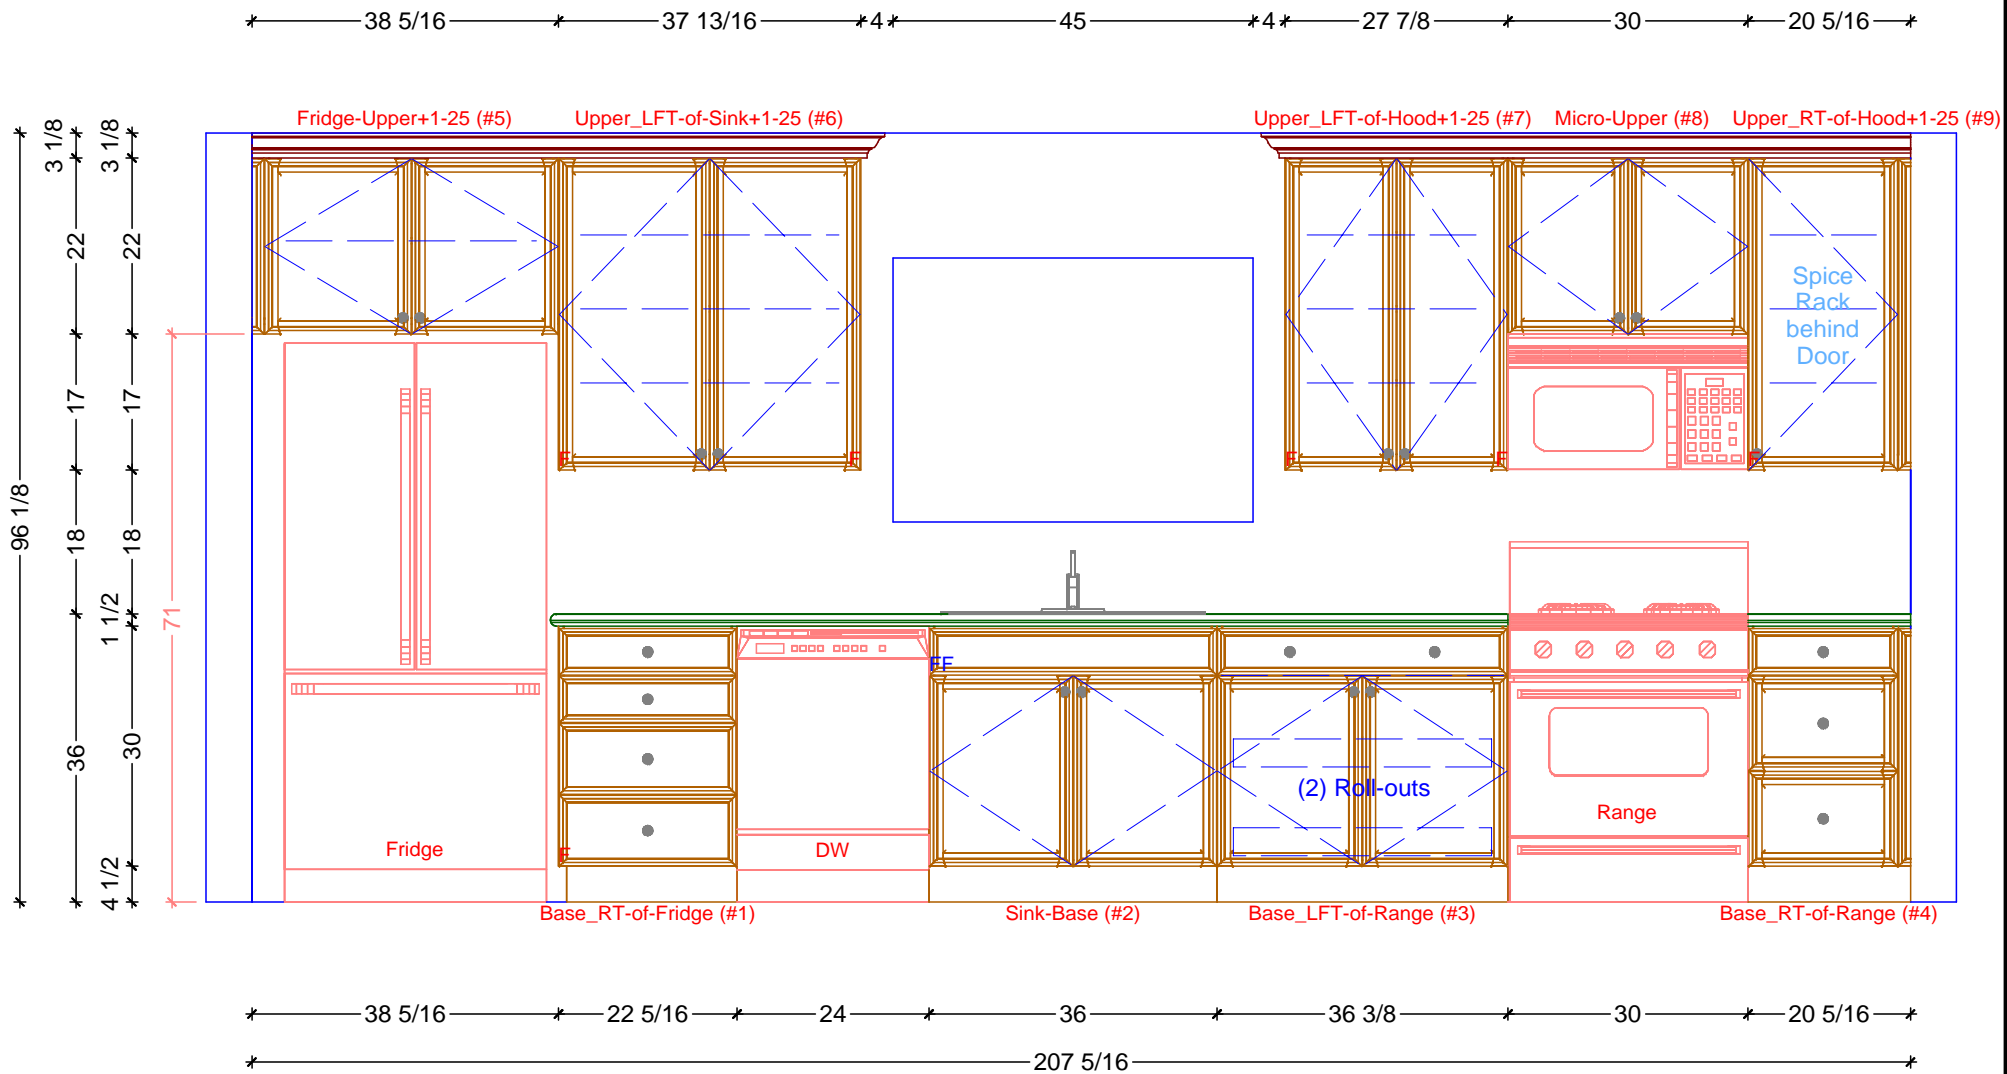

KITCHEN CABINERY FLOOR PLAN  
 SCALE: 3/8" = 1' 0"

**Classic Bath Designs, Inc.**  
 11544 Sheldon St., Sun Valley, CA 91352  
 818.767.1144 fax: 818.767.1278

Cust: Balthazor, Martin & Jean		PO# KITCHEN	Scale: As Noted		K.0
Approved _____	Job: FL/S_PreFIN/Alder_IntEB:PreFIN	Size: A	Dr By: Brian	08/31/2017	

**1** KITCHEN ELEVATION - SOUTH  
 SCALE: 1/2" = 1' 0"

**Classic Bath Designs, Inc.**  
 11544 Sheldon St., Sun Valley, CA 91352  
 818.767.1144 fax: 818.767.1278

Cust: Balthazor, Martin & Jean		PO# KITCHEN	Scale: As Noted	Room	<b>K.1</b>
Approved _____	Job: FL/S_PreFIN/Alder_IntEB:PreFIN	Size: A	Dr By: Brian	08/31/2017	

\*4\* 36 3/4 18 \*

\* 58 3/4 \*

1 KITCHEN ELEVATION - WEST  
SCALE: 1/2" = 1' 0"

\* 70 7/8 12 24 3/4 \*

\* 111 5/8 \*

2 KITCHEN ELEVATION - NORTH AT BENCH SEAT  
SCALE: 1/2" = 1' 0"

**Classic Bath Designs, Inc.**  
11544 Sheldon St., Sun Valley, CA 91352  
818.767.1144 fax: 818.767.1278