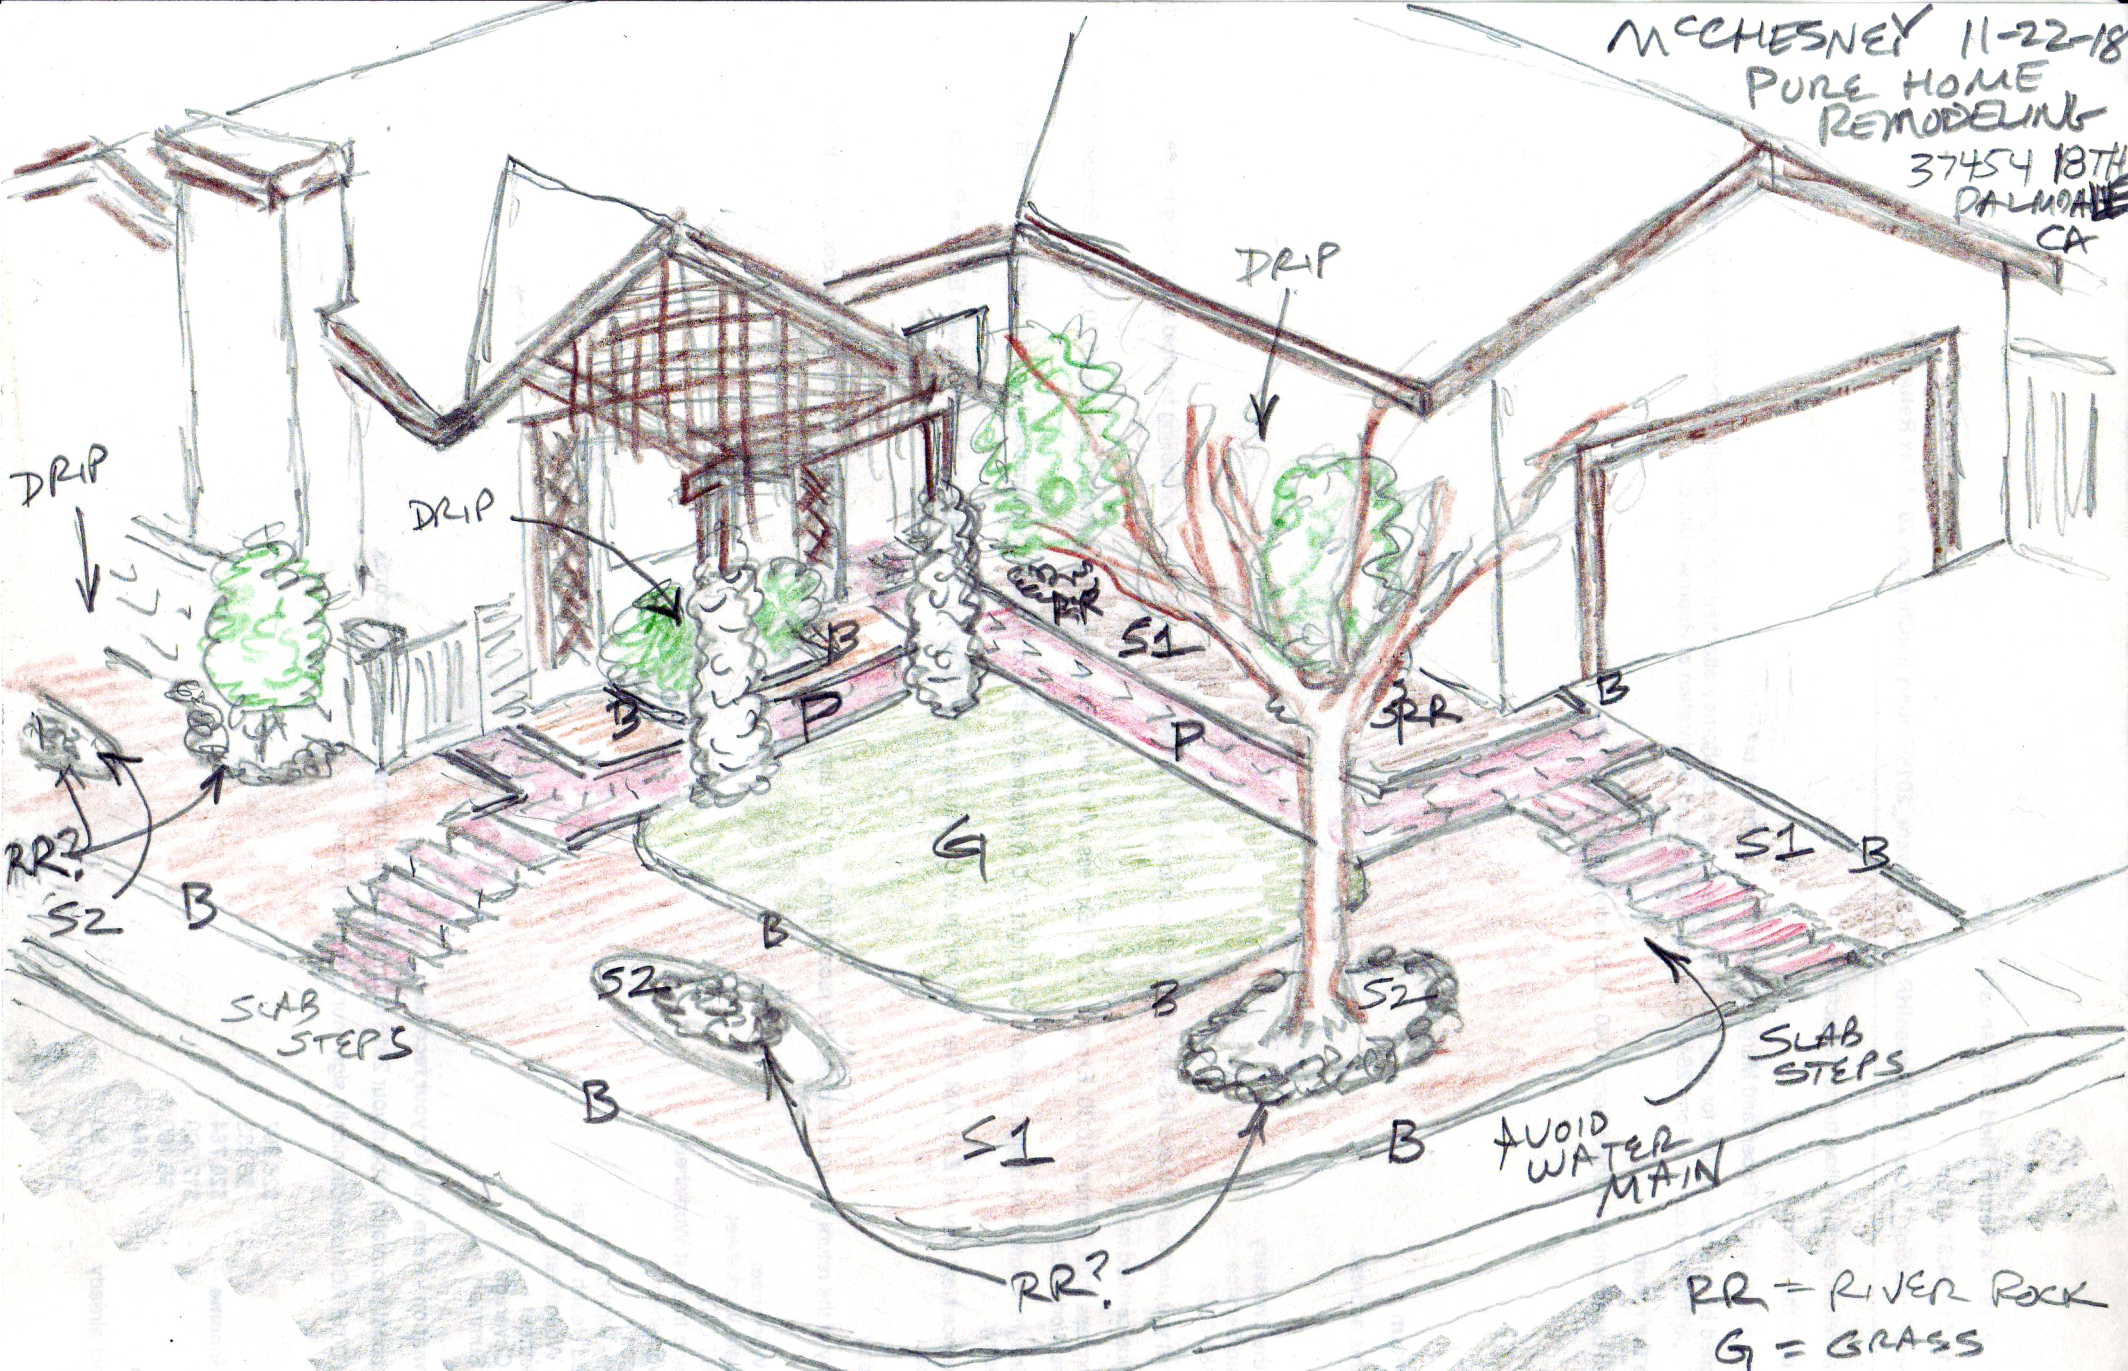

MCHESNEY 11-22-18
 PURE HOME
 REMODELING
 37454 18TH
 PALMDALE
 CA

PALOS VERDE
 STONE?

- RR = RIVER ROCK
- G = GRASS
- S1 = STONE TAN
- S2 = ACCENT STONE
- P = PAVERS
- B = BORDER TRIM