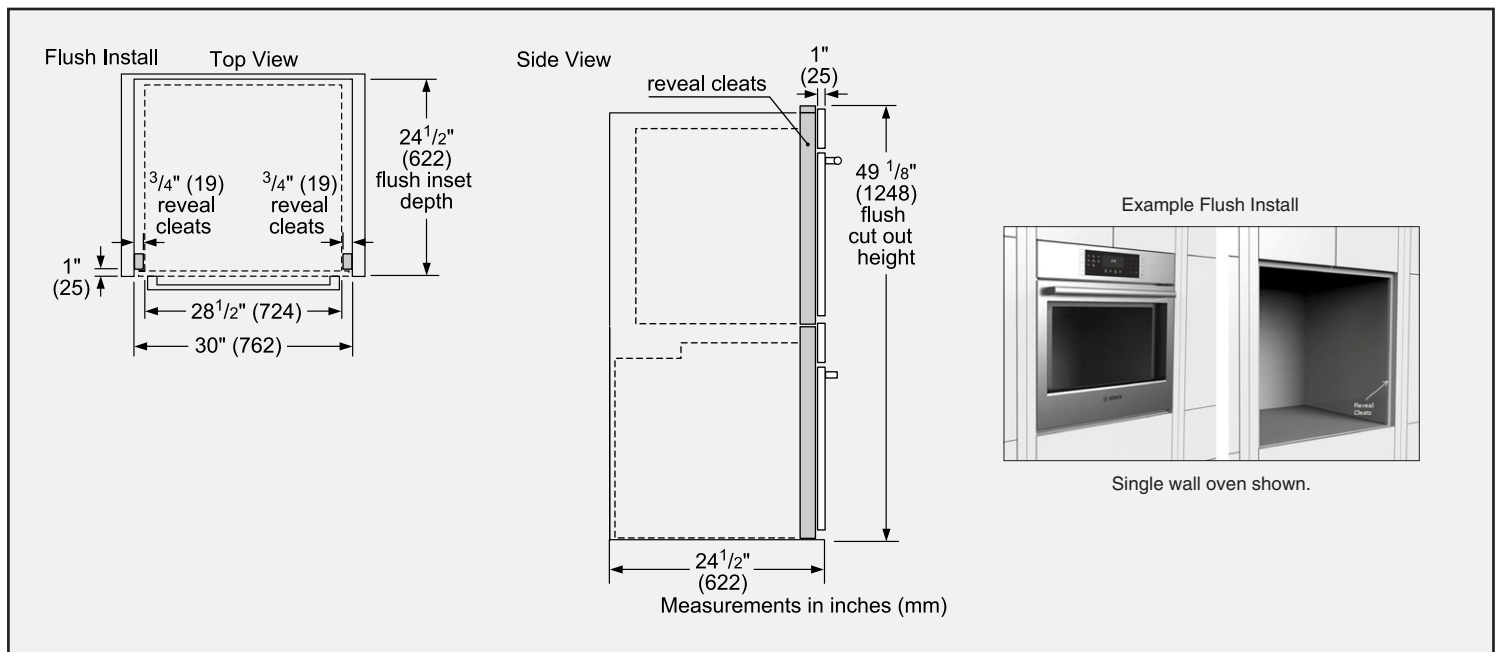

30" Speed Combination Oven

800 Series – Stainless Steel HBL8751UC

Installation Details

For help and assistance with Bosch accessories please visit: www.bosch-eshop.com/eshop/bosch/us or call 1-800-944-2904 Mon-Fri 5am to 6pm PST Sat 6am to 3pm PST

Notes: All height, width and depth dimensions are shown in inches. Please refer to installation instructions prior to making cutout. BSH reserves the absolute and unrestricted right to change product materials and specifications, at any time, without notice. Consult the product's installation instructions for final dimensional data and other details. Applicable product warranty can be found in accompanying product literature or you may contact your account manager for further details.

Warranties: Bosch warrants that the Product is free from defects in materials and workmanship for a period of three hundred and sixty-five (365) days from the date of purchase. The foregoing timeline begins to run upon the date of purchase, and shall not be stalled, tolled, extended, or suspended, for any reason whatsoever. This Product is also warranted to be free from cosmetic defects in material and workmanship (such as scratches of stainless steel, paint/porcelain blemishes, chip, dents, or other damage to the finish of the Product, for a period of thirty (30) days from the date of purchase or closing date for new construction. This cosmetic warranty excludes slight color variations due to inherent differences in painted and porcelain parts, as well as differences caused by kitchen lighting, product location, or other similar factors. This cosmetic warranty specifically excludes any display, floor, "As Is", or "B" stock appliances.

For more information on our entire line of products, go to www.bosch-home.com/us or call 1-800-944-2904

© BSH Home Appliances Corporation. All rights reserved. Bosch is a registered trademark of Robert Bosch GmbH.