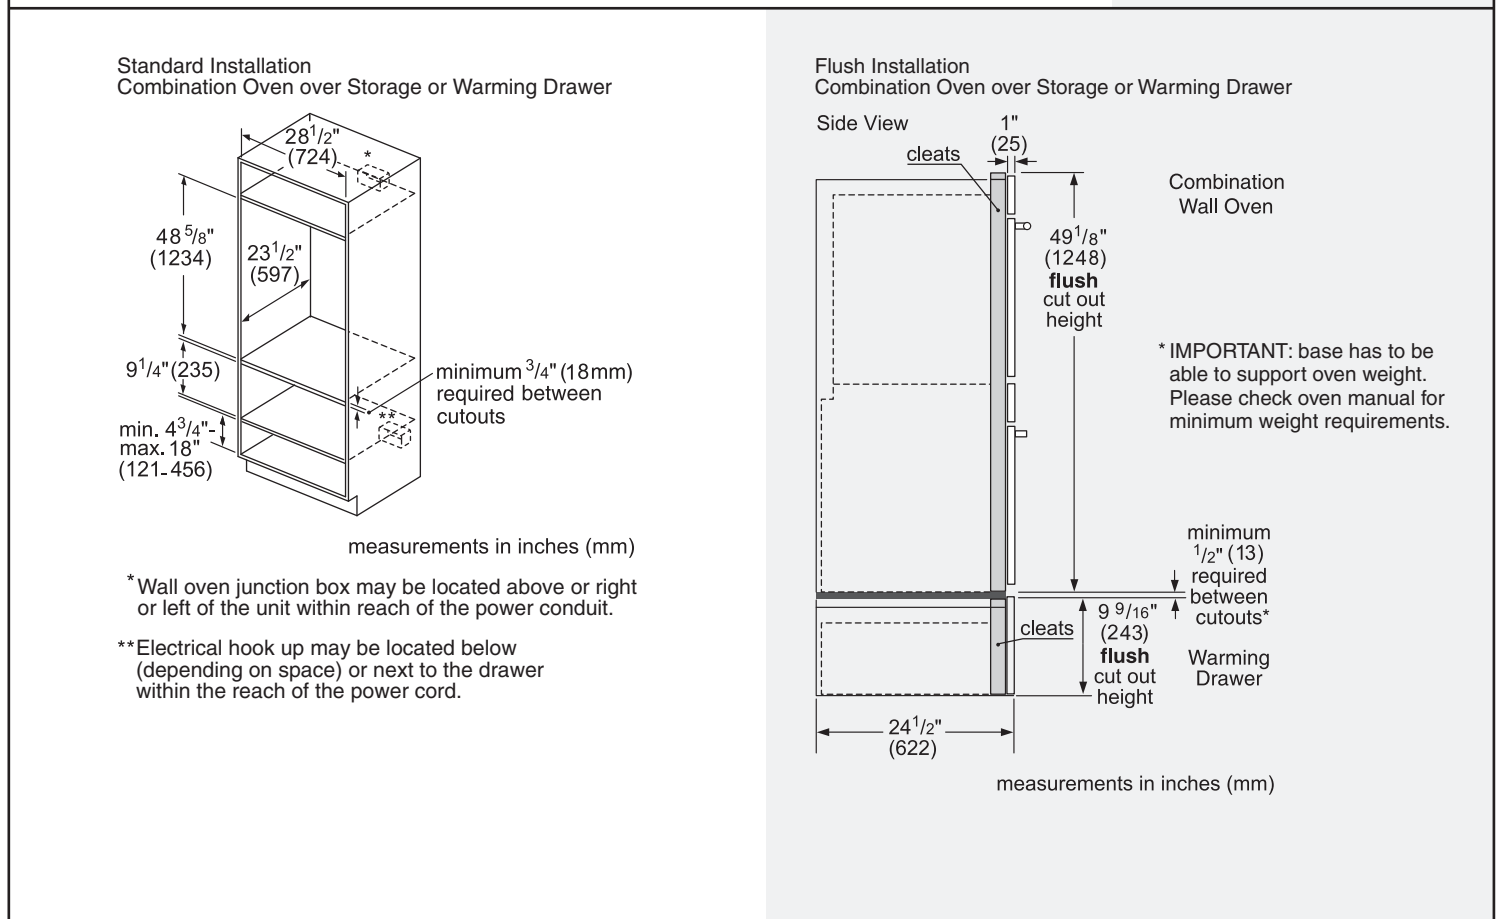

30" Speed Combination Oven

800 Series – Stainless Steel HBL8751UC

Installation Details

For help and assistance with Bosch accessories please visit: www.bosch-eshop.com/eshop/bosch/us or call 1-800-944-2904 Mon-Fri 5am to 6pm PST Sat 6am to 3pm PST

Notes: All height, width and depth dimensions are shown in inches. Please refer to installation instructions prior to making cutout. BSH reserves the absolute and unrestricted right to change product materials and specifications, at any time, without notice. Consult the product's installation instructions for final dimensional data and other details. Applicable product warranty can be found in accompanying product literature or you may contact your account manager for further details.

Warranties: Bosch warrants that the Product is free from defects in materials and workmanship for a period of three hundred and sixty-five (365) days from the date of purchase. The foregoing timeline begins to run upon the date of purchase, and shall not be stalled, tolled, extended, or suspended, for any reason whatsoever. This Product is also warranted to be free from cosmetic defects in material and workmanship (such as scratches of stainless steel, paint/porcelain blemishes, chip, dents, or other damage to the finish of the Product, for a period of thirty (30) days from the date of purchase or closing date for new construction. This cosmetic warranty excludes slight color variations due to inherent differences in painted and porcelain parts, as well as differences caused by kitchen lighting, product location, or other similar factors. This cosmetic warranty specifically excludes any display, floor, "As Is", or "B" stock appliances.

For more information on our entire line of products, go to www.bosch-home.com/us or call 1-800-944-2904

© BSH Home Appliances Corporation. All rights reserved. Bosch is a registered trademark of Robert Bosch GmbH.