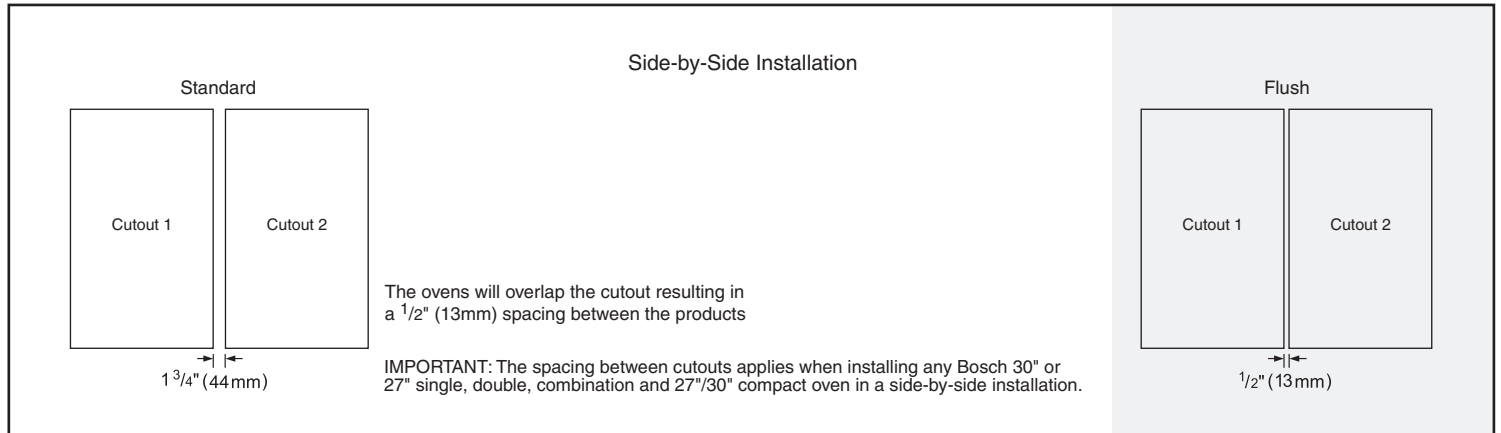

30" Speed Combination Oven

800 Series – Stainless Steel HBL8751UC

Installation Details

For help and assistance with Bosch accessories please visit: www.bosch-eshop.com/eshop/bosch/us or call 1-800-944-2904 Mon-Fri 5am to 6pm PST Sat 6am to 3pm PST

Notes: All height, width and depth dimensions are shown in inches. Please refer to installation instructions prior to making cutout. BSH reserves the absolute and unrestricted right to change product materials and specifications, at any time, without notice. Consult the product's installation instructions for final dimensional data and other details. Applicable product warranty can be found in accompanying product literature or you may contact your account manager for further details.

Warranties: Bosch warrants that the Product is free from defects in materials and workmanship for a period of three hundred and sixty-five (365) days from the date of purchase. The foregoing timeline begins to run upon the date of purchase, and shall not be stalled, tolled, extended, or suspended, for any reason whatsoever. This Product is also warranted to be free from cosmetic defects in material and workmanship (such as scratches of stainless steel, paint/porcelain blemishes, chip, dents, or other damage to the finish of the Product, for a period of thirty (30) days from the date of purchase or closing date for new construction. This cosmetic warranty excludes slight color variations due to inherent differences in painted and porcelain parts, as well as differences caused by kitchen lighting, product location, or other similar factors. This cosmetic warranty specifically excludes any display, floor, "As Is", or "B" stock appliances.

For more information on our entire line of products, go to www.bosch-home.com/us or call 1-800-944-2904

© BSH Home Appliances Corporation. All rights reserved. Bosch is a registered trademark of Robert Bosch GmbH.