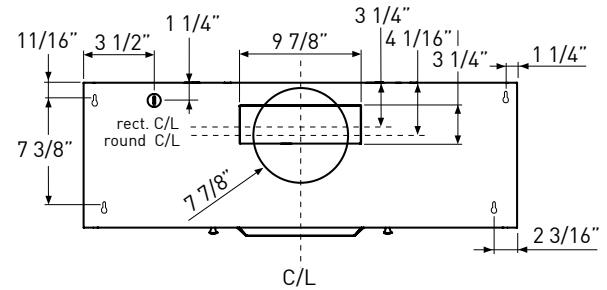

Optional Remote Control

SIZE	
AK700BS	30"
AK7036BS	36"
AK7042BS	42"
PERFORMANCE	
(INCLUDED) SINGLE INTERNAL BLOWER CFM	200 - 650
MIN.-MAX. SONES	1 - 6
(OPTIONAL) DUAL INTERNAL BLOWER CFM (AVAILABLE FOR AK7036BS/AK7042BS)	400 - 1,200
MIN.-MAX. SONES	2 - 9
COLOR	
STAINLESS STEEL	SS
FEATURES	
ACT™	Yes
CONTROLS	Electronic Touch
SPEED LEVELS	6*
AUTO DELAY-OFF	Yes
CLEAN AIR MODE	Yes
LIGHTING	Halogen, 35W x 2
DUAL LEVEL LIGHTING	Yes
FILTERS	
AK700BS	SS Pro-Baffle x 2
AK7036BS/AK7042BS	SS Pro-Baffle x 3
WIRELESS REMOTE CONTROL OPTION	Yes
DUAL INTERNAL BLOWER OPTION	Yes
RECIRCULATING OPTION**	Yes, Single Blower Only
DUCT SPECIFICATIONS	
SINGLE INTERNAL BLOWER - VERTICAL	8" Round
SINGLE INTERNAL BLOWER - HORIZONTAL†	3-1/4" x 10" or 8" Round
DUAL INTERNAL BLOWER - VERTICAL	10" Round
DUAL INTERNAL BLOWER - HORIZONTAL	NA
AC POWER	
SINGLE INTERNAL BLOWER	120V, 60Hz at Max. 4A
DUAL INTERNAL BLOWER	120V, 60Hz at Max. 7.4A
OPTIONAL ACCESSORIES	
WIRELESS REMOTE CONTROL	14000005
DUAL INTERNAL BLOWER KIT	PBD-1200A
RECIRCULATING KIT**	
AK700BS	ZRC-7000B
AK7036BS	ZRC-7036B
AK7042BS	ZRC-7042B
BACKSPLASH WITH SHELVES	
AK700BS	AK0710
AK7036BS	AK0716
AK7042BS	AK0712
MAKE-UP AIR KIT, SINGLE BLOWER	MUA008A
MAKE-UP AIR KIT, DUAL BLOWER	MUA010A
MOUNTING HEIGHT††	
	26" - 36"
WARRANTY	
	3 Years Parts, 1 Year Labor

TOP

SIDE

C/L

BACK

* Single Blower Dimension
** Dual Blower Dimension

Specifications subject to change, check zephyronline.com for up-to-date information.

*When ACT™ is enabled the maximum speed levels will change. ACT 390 CFM = 3 speeds and ACT 290 CFM = 2 speeds.