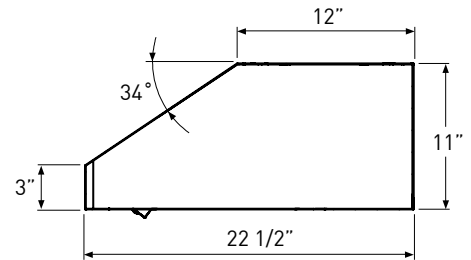

TOP

SIDE

C/L

BACK

* Single Blower Dimension
** Dual Blower Dimension

Specifications subject to change, check zephyronline.com for up-to-date information.

*When ACT™ is enabled the maximum speed levels will change. ACT 390 CFM = 3 speeds and ACT 290 CFM = 2 speeds.