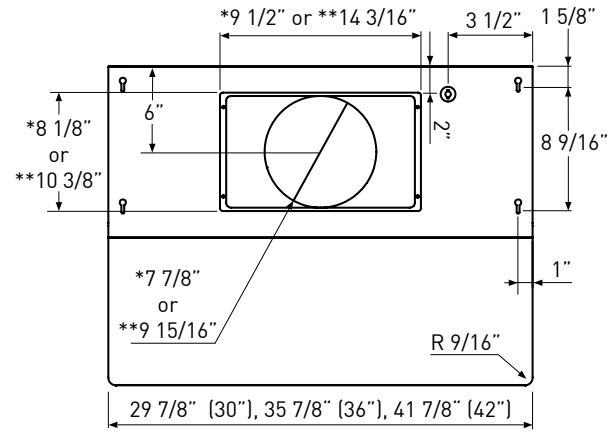

TOP

SIDE

C/L

BACK

* Single Blower Dimension
** Dual Blower Dimension

Specifications subject to change, check zephyronline.com for up-to-date information.

*When ACT™ is enabled the maximum speed levels will change. ACT 390 CFM = 3 speeds and ACT 290 CFM = 2 speeds.