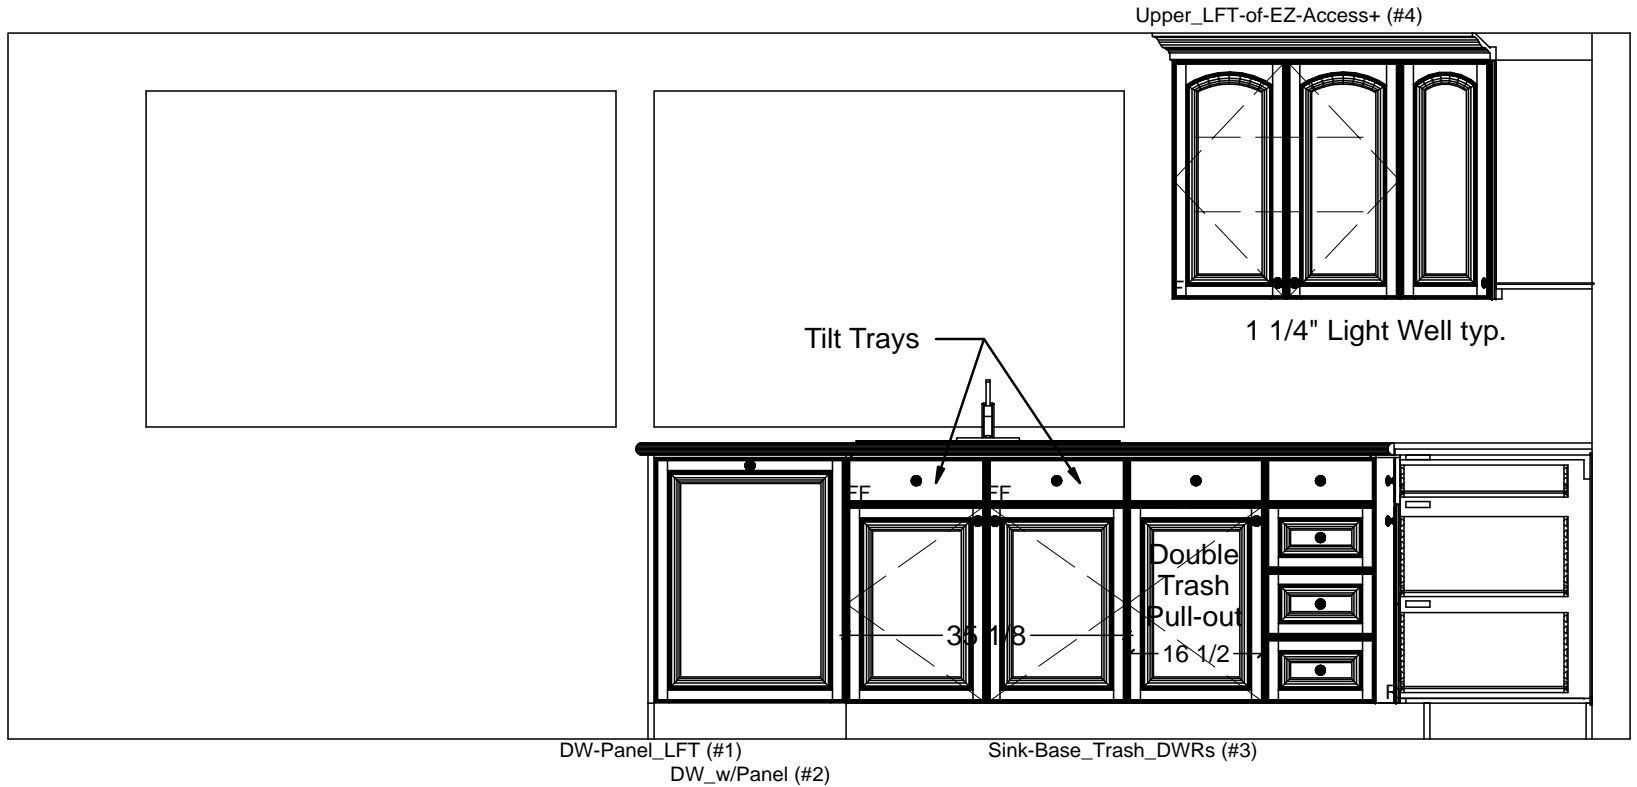

* 17 1/4 * 58 3/4 * 4 3/4 * 58 3/4 * 6 * 28 1/2 * 24 *

88 1/4
3 3/8
1 1/4
28 5/8
3 3/8
18
1 1/2
18
29 7/8
37
31
4 1/2

* 80 * 3/4 * 24 * 69 1/4 * 24 *

* 198 *

1 KITCHEN ELEVATION - SINK WALL
SCALE: 1/2" = 1' 0"

Classic Bath Designs, Inc.
11544 Sheldon St., Sun Valley, CA 91352
818.767.1144 fax: 818.767.1278

Cust: Grant	PO# SngFamDwell	Scale: As Noted	KITCHEN	K.1
Approved _____	Job: FL-S_PG_WhMIBK/PG-MDF:perSample_IntEB:PG	Size: A	Dr By: Brian 04/20/2014