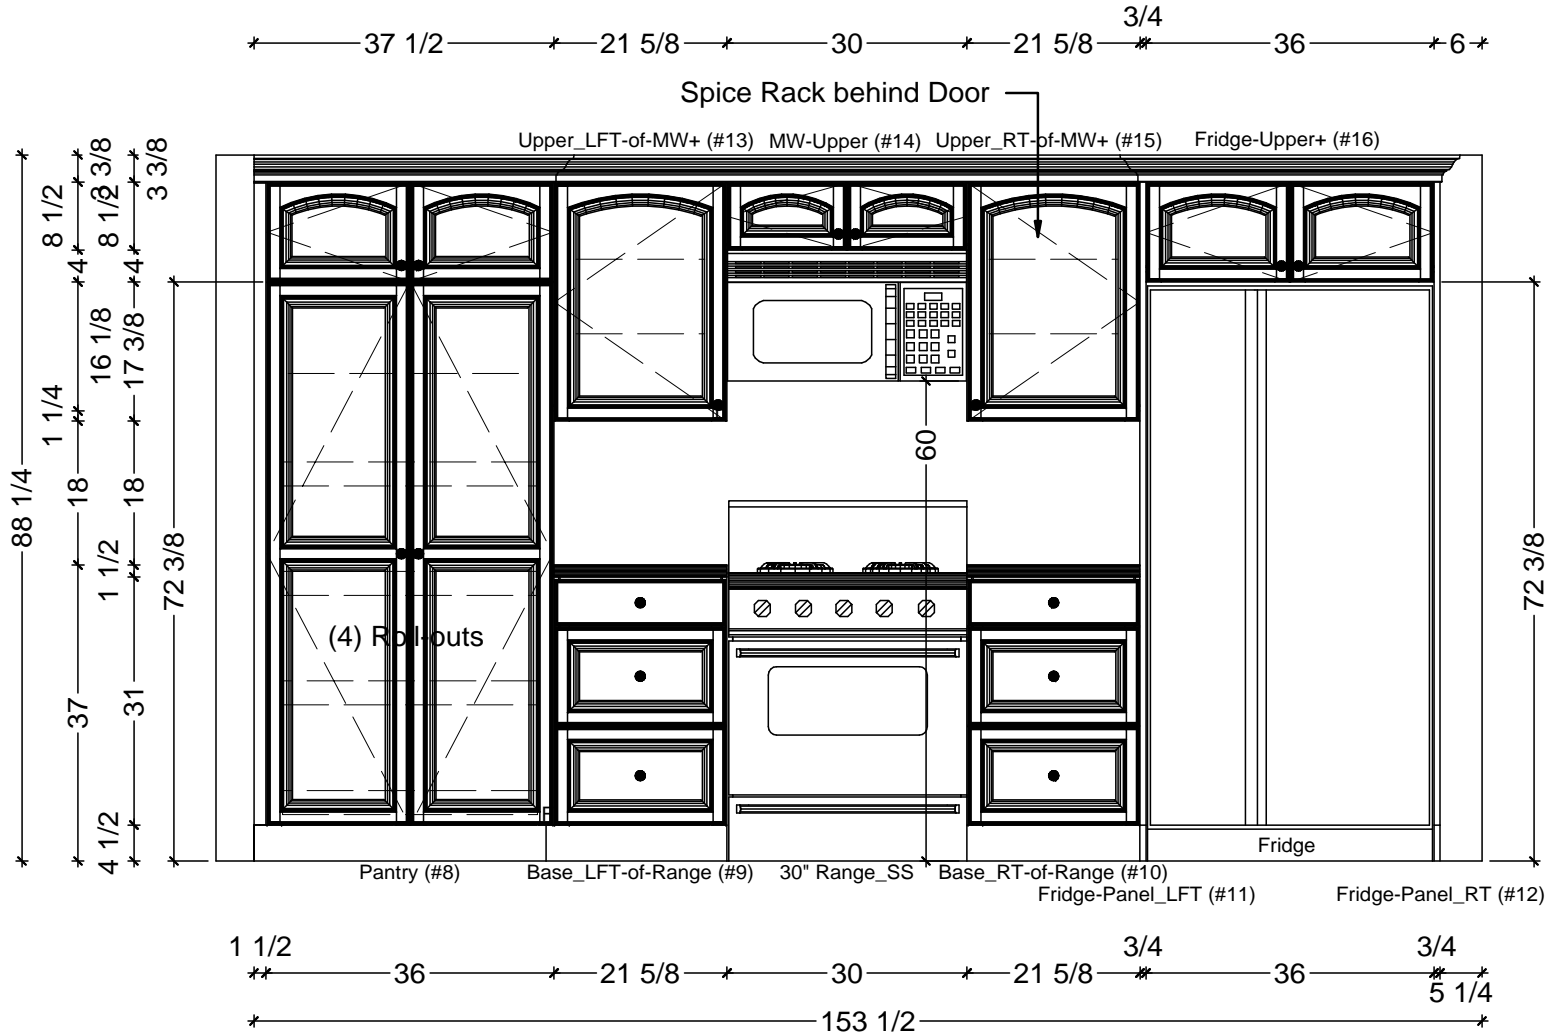

1 KITCHEN ELEVATION - SINK WALL  
 SCALE: 1/2" = 1' 0"

**Classic Bath Designs, Inc.**  
 11544 Sheldon St., Sun Valley, CA 91352  
 818.767.1144 fax: 818.767.1278

Cust: Grant	PO# SngFamDwell	Scale: As Noted	KITCHEN	K.1
Approved _____	Job: FL-S_PG_WhMIBK/PG-MDF:perSample_IntEB:PG	Size: A	Dr By: Brian 04/20/2014	

**1** KITCHEN ELEVATION - END WALL  
 SCALE: 1/2" = 1' 0"

**Classic Bath Designs, Inc.**  
 11544 Sheldon St., Sun Valley, CA 91352  
 818.767.1144 fax: 818.767.1278

Cust: Grant	PO# SngFamDwell	Scale: As Noted	KITCHEN	<b>K.2</b>
Approved _____	Job: FL-S_PG_WhMIBK/PG-MDF:perSample_IntEB:PG	Size: A	Dr By: Brian 04/20/2014	