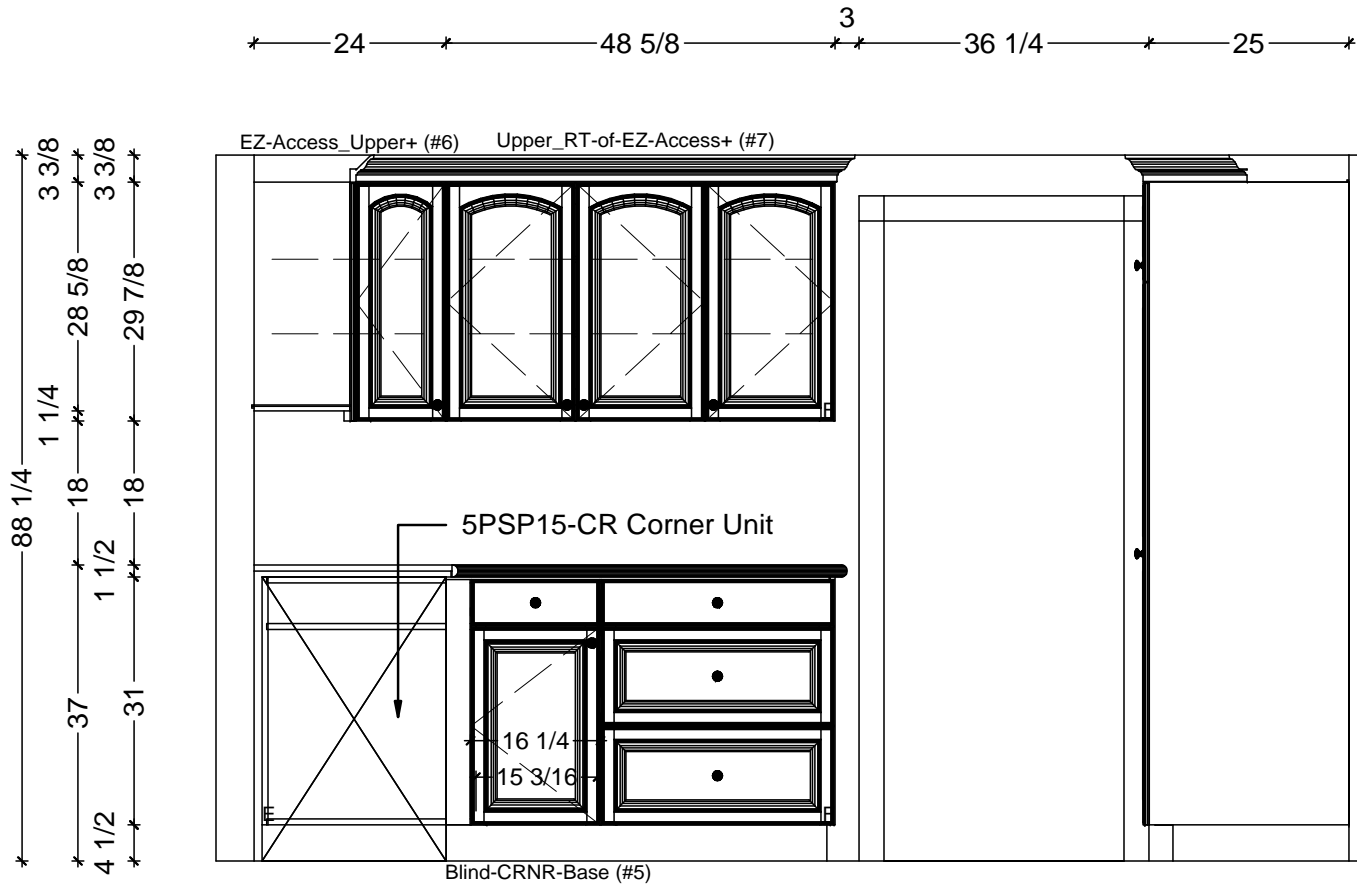

KITCHEN CABINETRY FLOOR PLAN

SCALE: 1/2" = 1' 0"

**Classic Bath Designs, Inc.**  
 11544 Sheldon St., Sun Valley, CA 91352  
 818.767.1144 fax: 818.767.1278

Cust: Grant	PO# SngFamDwell	Scale: As Noted	KITCHEN	K.0
Approved _____	Job: FL-S_PG_WhMIBK/PG-MDF:perSample_IntEB:PG	Size: A	Dr By: Brian 04/20/2014	

\* 17 1/4 \* 58 3/4 \* 4 3/4 \* 58 3/4 \* 6 \* 28 1/2 \* 24 \*

88 1/4  
 3 3/8  
 1 1/4  
 28 5/8  
 3 3/8  
 18  
 1 1/2  
 18  
 29 7/8  
 37  
 31  
 4 1/2

\* 80 \* 3/4 \* 24 \* 69 1/4 \* 24 \*

\* 198 \*

1 KITCHEN ELEVATION - SINK WALL  
 SCALE: 1/2" = 1' 0"

**Classic Bath Designs, Inc.**  
 11544 Sheldon St., Sun Valley, CA 91352  
 818.767.1144 fax: 818.767.1278

Cust: Grant	PO# SngFamDwell	Scale: As Noted	KITCHEN	K.1
Approved _____	Job: FL-S_PG_WhMIBK/PG-MDF:perSample_IntEB:PG	Size: A	Dr By: Brian 04/20/2014	

**1** KITCHEN ELEVATION - END WALL  
 SCALE: 1/2" = 1' 0"

**Classic Bath Designs, Inc.**  
 11544 Sheldon St., Sun Valley, CA 91352  
 818.767.1144 fax: 818.767.1278

Cust: Grant	PO# SngFamDwell	Scale: As Noted	KITCHEN	<b>K.2</b>
Approved _____	Job: FL-S_PG_WhMIBK/PG-MDF:perSample_IntEB:PG	Size: A	Dr By: Brian 04/20/2014	