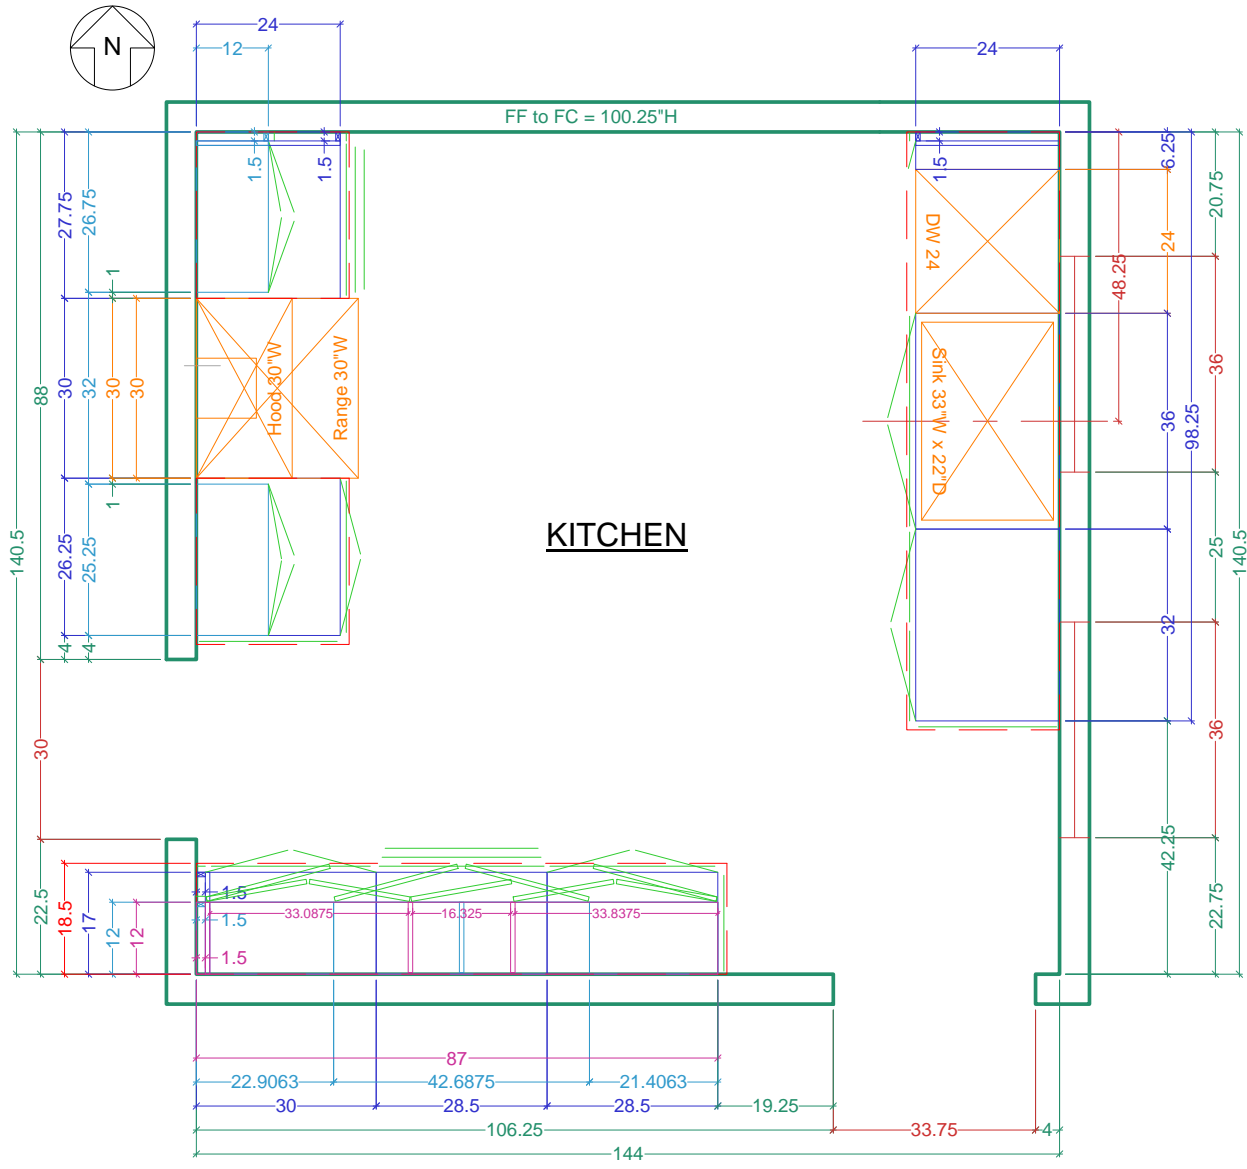

### Legend

- Wall Veneer
- Framing
- Base Cabinetry
- Upper Cabinetry
- Full-height Cabinetry
- Doors/DWR Fronts
- Counters
- Casings & Mouldings
- Electrical
- Plumbing - Waste
- Plumbing - Supply
- Plumbing - Gas

## PLAN View - (all) Cabinetry

Name: Hickman	Scale: 3/8" = 1' 0"	Size: 'A' 8.5" x 11"
Project: KITCHEN Cabinetry	REV:	Dr. by: Brian
		Date: 05.02.2018