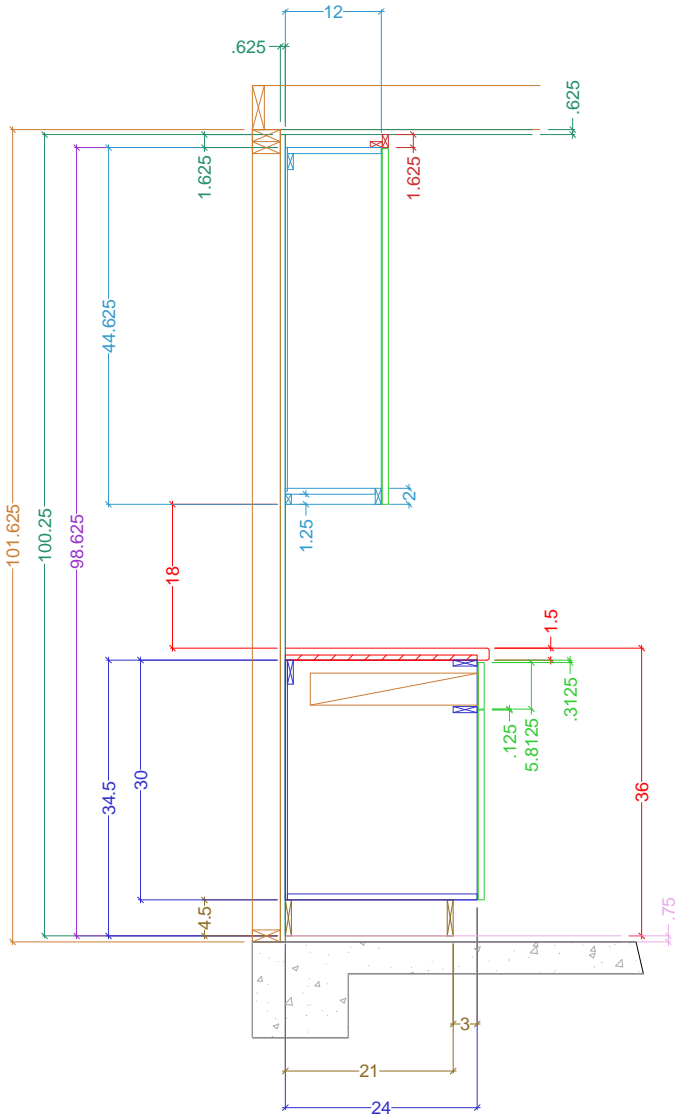

**Legend**

- Wall Veneer
- Framing
- Base Cabinetry
- Upper Cabinetry
- Full-height Cabinetry
- Doors/DWR Fronts
- Counters
- Casings & Mouldings
- Electrical
- Plumbing - Waste
- Plumbing - Supply
- Plumbing - Gas

**Cross-Sectional View of Cabinetry Construction**

Name: Hickman	Scale: 1/2" = 1' 0"	Size: 'A' 8.5" x 11"
Project: KITCHEN Cabinetry	REV:	Dr. by: Brian
		Date: 05.03.2018