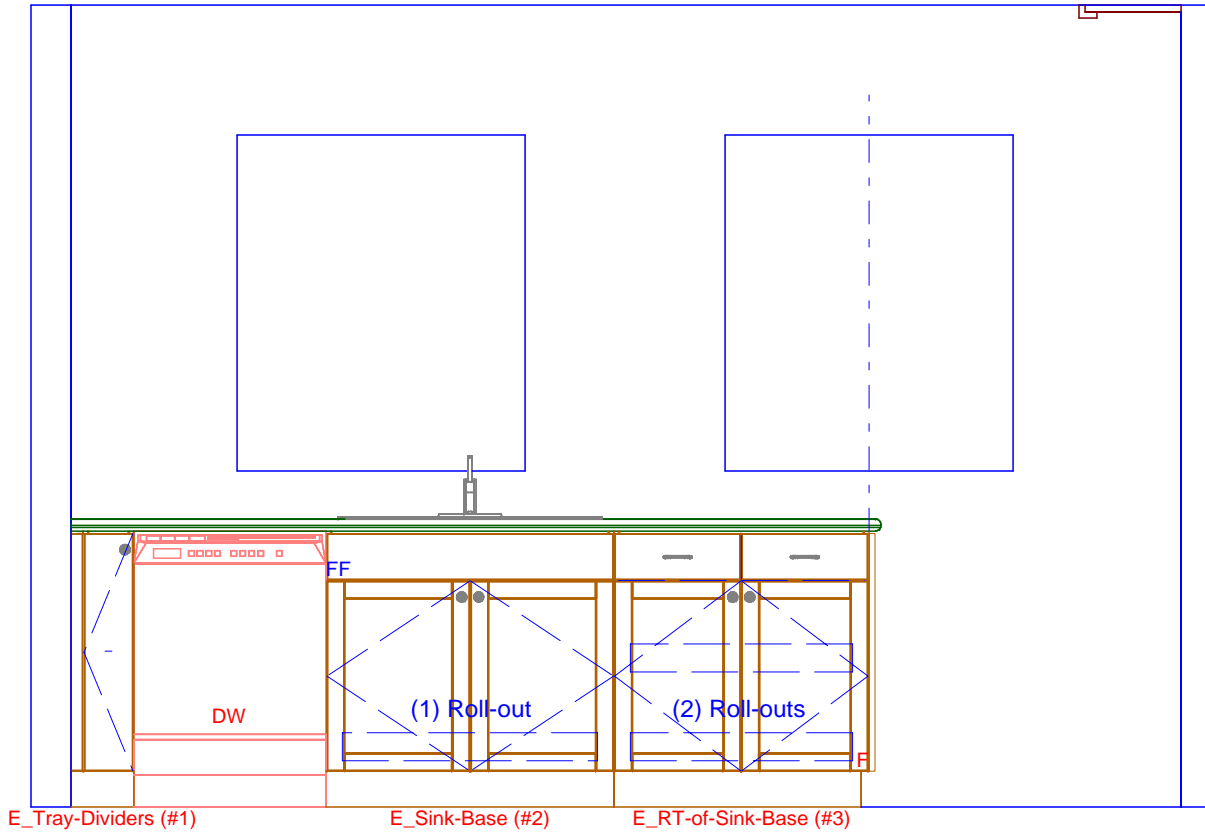

* 138 3/4 *
 * 26 1/4 *
 * 27 1/4 *
 * 32 *
 * 30 *
 * 24 3/4 *
 * 25 3/4 *
 * 55 3/4 *
 * 55 3/4 *

* 7 7/8 *
 * 24 *
 * 49 7/8 *
 * 36 *
 * 138 3/4 *
 * 31 7/8 *
 * 39 *

KITCHEN

○ FLOOR PLAN
 SCALE: 1/2" = 1' 0"

* 28 3/4 * 24 * 27 1/4 * 62 3/4 *
 * 21 3/16 * 39 3/16 * 19 11/16 * 62 3/4 *
 * 142 3/4 *

Classic Bath Designs, Inc.
 11544 Sheldon St., Sun Valley, CA 91352
 818.767.1144 fax: 818.767.1278

Cust: Hickman	PO# KITCHEN	Scale: As Noted	K.0	
Approved _____	Job: FL-S_PreFIN/PG:#54395_IntEB:PreFIN	Size: A		

* 20 3/4 * 36 * 25 * 36 * 21 *

* 100 1/4 *
 * 64 1/4 *
 * 64 1/4 *
 * 1 1/2 *
 * 36 *
 * 4 1/2 *
 * 30 *

* 100 1/4 *
 * 65 3/4 *
 * 4 1/2 *
 * 30 *

E_PlantOn-Base (#15)

* 7 7/8 * 24 * 36 * 31 7/8 * 39 *
 * 138 3/4 *

* 24 *
 * 24 *

1 KITCHEN ELEVATION - EAST
 SCALE: 1/2" = 1' 0"

Classic Bath Designs, Inc.
 11544 Sheldon St., Sun Valley, CA 91352
 818.767.1144 fax: 818.767.1278

Cust: Hickman	PO# KITCHEN	Scale: As Noted	Room	K.1
Approved _____	Job: FL-S_PreFIN/PG:#54395_IntEB:PreFIN	Size: A	Dr By: Brian 05/26/2018	