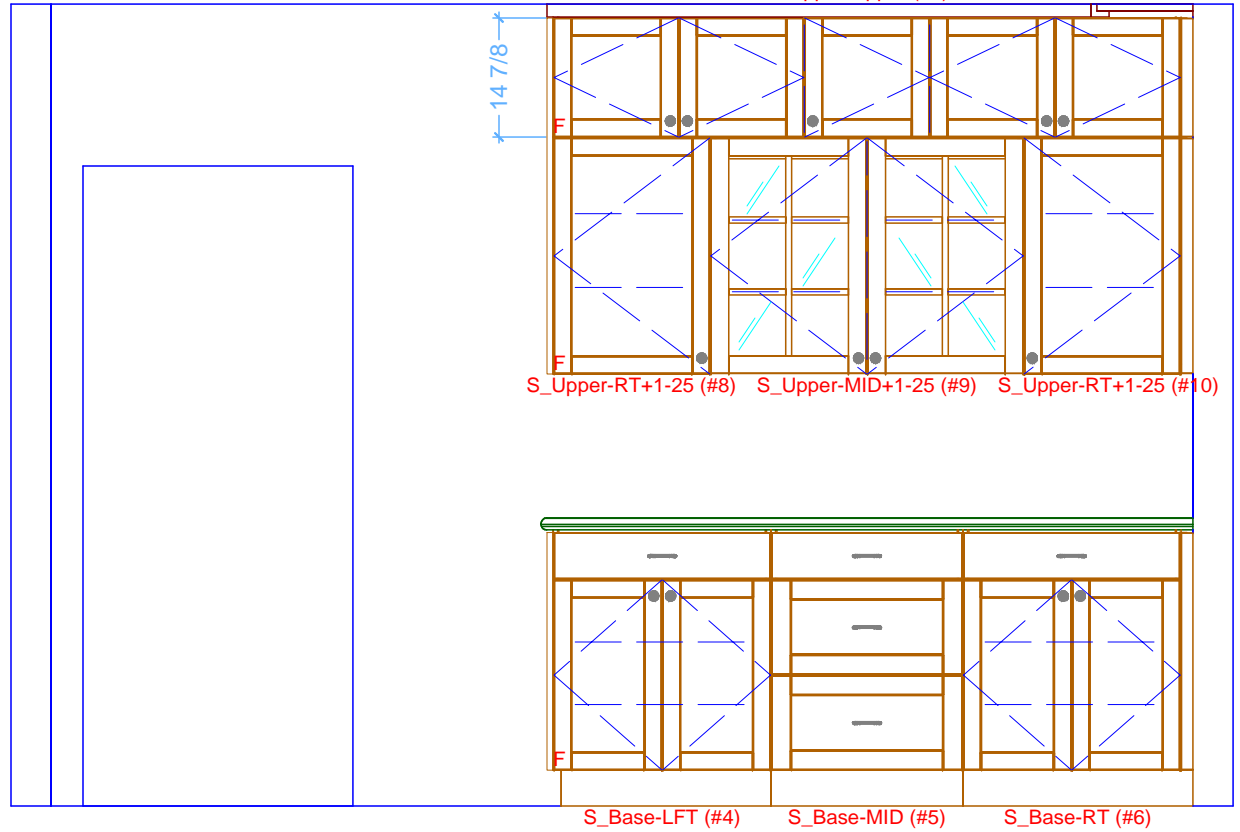

11 5/16
5 11/16

4 33 3/4 * 25 * 19 11/16 * 39 3/16 * 21 3/16 *

100 1/4
46 1/4
44 5/8
19 1/2
54
30
4 1/2

S_PlantOn-Upper (#17)

S_PlantOn-Base (#16)

* 17 *
* 17 *

100 1/4
1 5/8
15
29 5/8
29 5/8
15
15
18
18
1 1/2
36
30
4 1/2

* 62 3/4 * 27 1/4 * 24 * 28 3/4 *
* 142 3/4 *

1 KITCHEN ELEVATION - SOUTH
SCALE: 1/2" = 1' 0"

Classic Bath Designs, Inc.
11544 Sheldon St., Sun Valley, CA 91352
818.767.1144 fax: 818.767.1278

Cust: Hickman