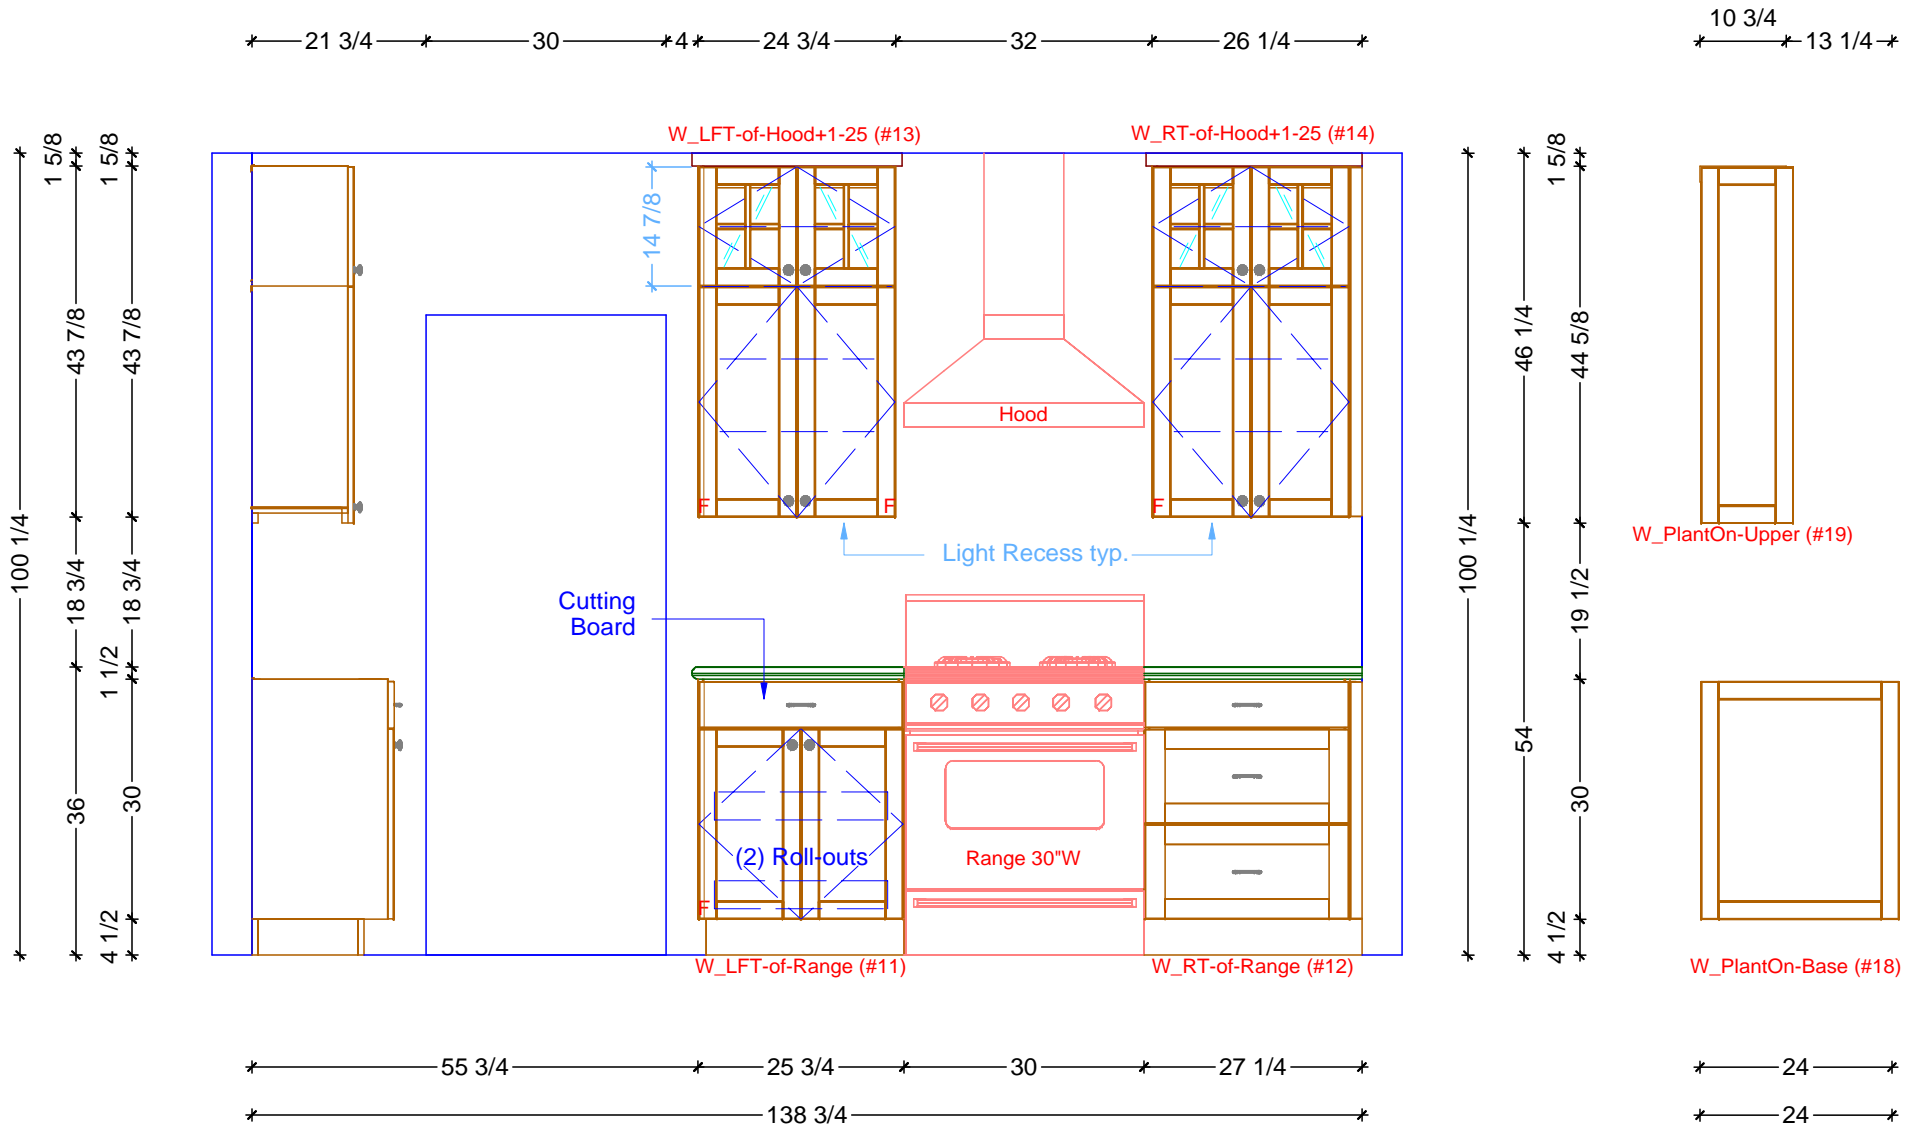

* 138 3/4 *
 * 26 1/4 *
 * 27 1/4 *
 * 32 *
 * 30 *
 * 24 3/4 *
 * 25 3/4 *
 * 55 3/4 *
 * 55 3/4 *

* 7 7/8 *
 * 24 *
 * 49 7/8 *
 * 36 *
 * 138 3/4 *
 * 31 7/8 *
 * 39 *

KITCHEN

○ FLOOR PLAN
 SCALE: 1/2" = 1' 0"

* 62 3/4 * 27 1/4 * 24 * 28 3/4 *
* 142 3/4 *

1 KITCHEN ELEVATION - SOUTH
SCALE: 1/2" = 1' 0"

Classic Bath Designs, Inc.
11544 Sheldon St., Sun Valley, CA 91352
818.767.1144 fax: 818.767.1278

Cust: Hickman

PO# KITCHEN

Scale: As Noted

Approved _____

Job: FL-S_PreFIN/PG:#54395_IntEB:PreFIN

Size: A

Dr By: Brian

05/26/2018

K.2

1 KITCHEN ELEVATION - WEST
 SCALE: 1/2" = 1' 0"

Classic Bath Designs, Inc.
 11544 Sheldon St., Sun Valley, CA 91352
 818.767.1144 fax: 818.767.1278

Cust: Hickman	PO# KITCHEN	Scale: As Noted		
Approved _____	Job: FL-S_PreFIN/PG:#54395_IntEB:PreFIN	Size: A	Dr By: Brian	05/26/2018