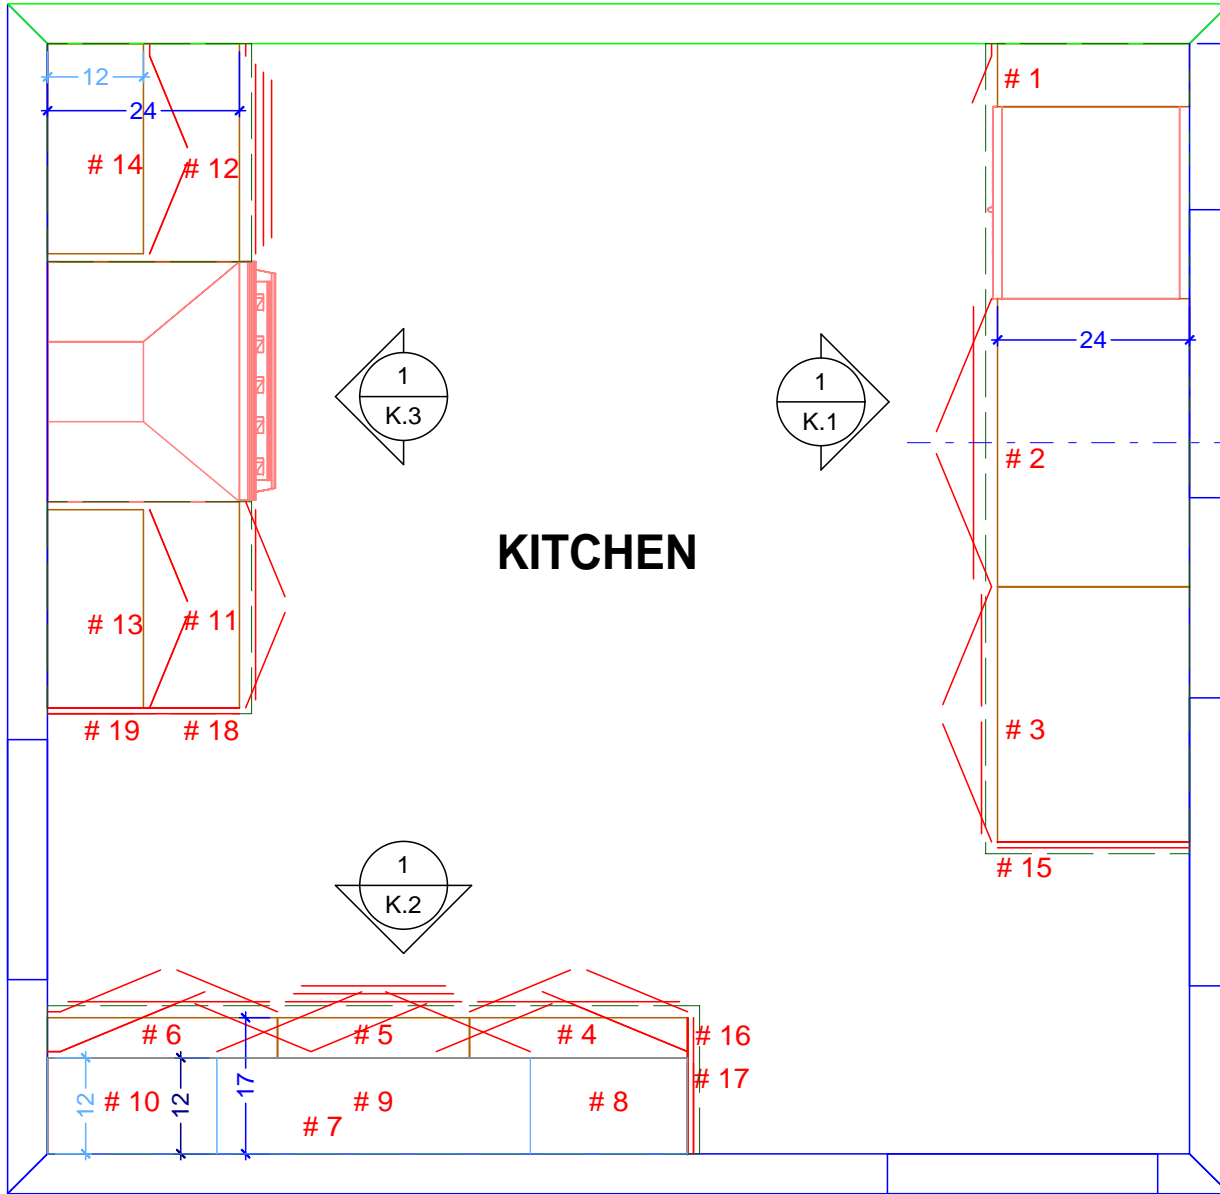

* 138 3/4 *
 * 26 1/4 *
 * 27 1/4 *
 * 32 *
 * 30 *
 * 24 3/4 *
 * 25 3/4 *
 * 55 3/4 *
 * 55 3/4 *

* 7 7/8 *
 * 24 *
 * 49 7/8 *
 * 36 *
 * 138 3/4 *
 * 31 7/8 *
 * 39 *

KITCHEN

○ FLOOR PLAN
 SCALE: 1/2" = 1' 0"

* 24 *
 * 24 *

1 KITCHEN ELEVATION - EAST
 SCALE: 1/2" = 1' 0"

Classic Bath Designs, Inc.
 11544 Sheldon St., Sun Valley, CA 91352
 818.767.1144 fax: 818.767.1278

Cust: Hickman	PO# KITCHEN	Scale: As Noted	Room	K.1
Approved _____	Job: FL-S_PreFIN/PG:#54395_IntEB:PreFIN	Size: A	Dr By: Brian 05/26/2018	