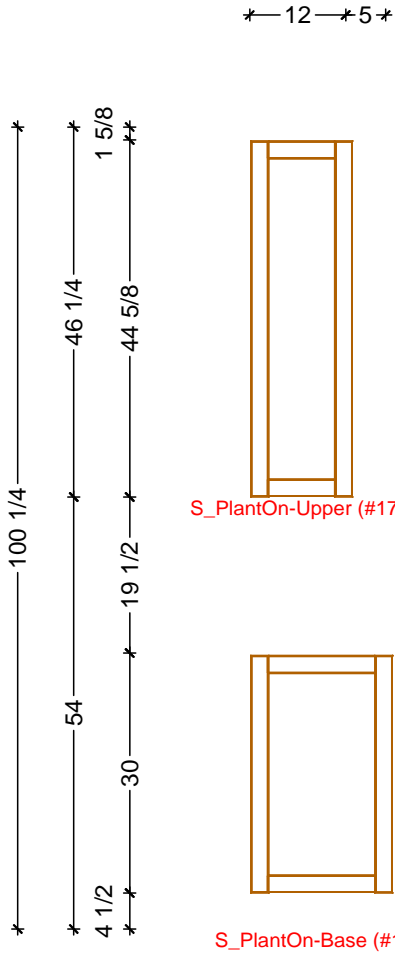

* 138 3/4 *
 * 26 1/4 *
 * 27 1/4 *
 * 32 *
 * 30 *
 * 24 3/4 *
 * 25 3/4 *
 * 55 3/4 *
 * 55 3/4 *

* 7 7/8 *
 * 24 *
 * 49 7/8 *
 * 36 *
 * 138 3/4 *
 * 31 7/8 *
 * 39 *

KITCHEN

 FLOOR PLAN
 SCALE: 1/2" = 1' 0"

* 28 3/4 * 24 * 27 1/4 * 62 3/4 *
 * 21 3/16 * 39 3/16 * 19 11/16 * 62 3/4 *
 * 142 3/4 *

Classic Bath Designs, Inc.
 11544 Sheldon St., Sun Valley, CA 91352
 818.767.1144 fax: 818.767.1278

Cust: Hickman	PO# KITCHEN	Scale: As Noted	K.0	
Approved _____	Job: FL-S_PreFIN/PG:#54395_IntEB:PreFIN	Size: A		

20 3/4 36 25 36 21

1 KITCHEN ELEVATION - EAST
SCALE: 1/2" = 1' 0"

Classic Bath Designs, Inc.
11544 Sheldon St., Sun Valley, CA 91352
818.767.1144 fax: 818.767.1278

Cust: Hickman	PO# KITCHEN	Scale: As Noted	Room	K.1
Approved _____	Job: FL-S_PreFIN/PG:#54395_IntEB:PreFIN	Size: A	Dr By: Brian 06/01/2018	

Scale: As Noted

Approved _____

Job: FL-S_PreFIN/PG:#54395_IntEB:PreFIN

Size: A

Dr By: Brian

06/01/2018

K.2

1 KITCHEN ELEVATION - WEST
 SCALE: 1/2" = 1' 0"