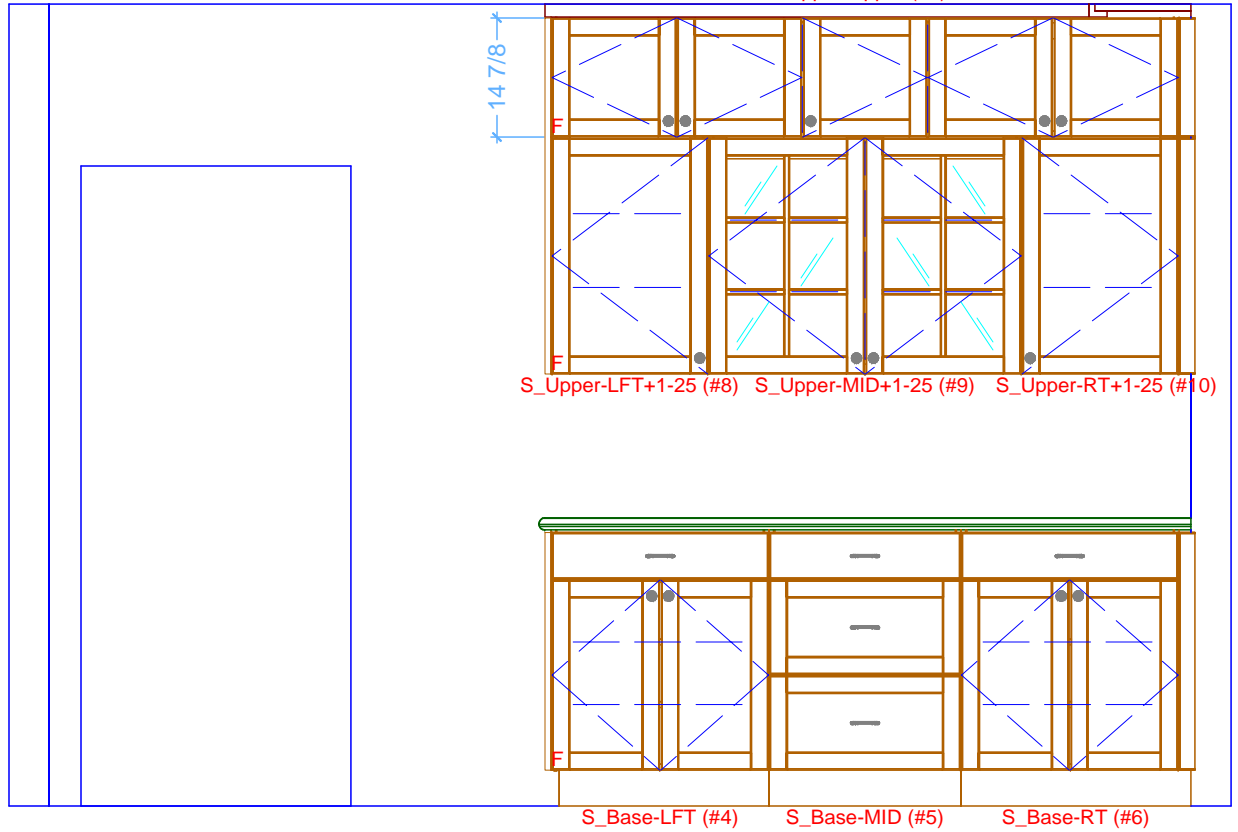

* 138 3/4 *
 * 26 1/4 *
 * 27 1/4 *
 * 32 *
 * 30 *
 * 24 3/4 *
 * 25 3/4 *
 * 55 3/4 *
 * 55 3/4 *

* 7 7/8 *
 * 24 *
 * 49 7/8 *
 * 36 *
 * 138 3/4 *
 * 31 7/8 *
 * 39 *

KITCHEN

 FLOOR PLAN
 SCALE: 1/2" = 1' 0"

20 3/4 36 25 36 21

1 KITCHEN ELEVATION - EAST
SCALE: 1/2" = 1' 0"

Classic Bath Designs, Inc.
11544 Sheldon St., Sun Valley, CA 91352
818.767.1144 fax: 818.767.1278

Cust: Hickman	PO# KITCHEN	Scale: As Noted	Room	K.1
Approved _____	Job: FL-S_PreFIN/PG:#54395_IntEB:PreFIN	Size: A	Dr By: Brian 06/01/2018	

S_PlantOn-Upper (#17)

S_PlantOn-Base (#16)

1 KITCHEN ELEVATION - SOUTH
SCALE: 1/2" = 1' 0"

Classic Bath Designs, Inc.
11544 Sheldon St., Sun Valley, CA 91352
818.767.1144 fax: 818.767.1278

Cust: Hickman

PO# KITCHEN

Scale: As Noted

Approved _____

Job: FL-S_PreFIN/PG:#54395_IntEB:PreFIN

Size: A

Dr By: Brian

06/01/2018

K.2

1 KITCHEN ELEVATION - WEST
 SCALE: 1/2" = 1' 0"