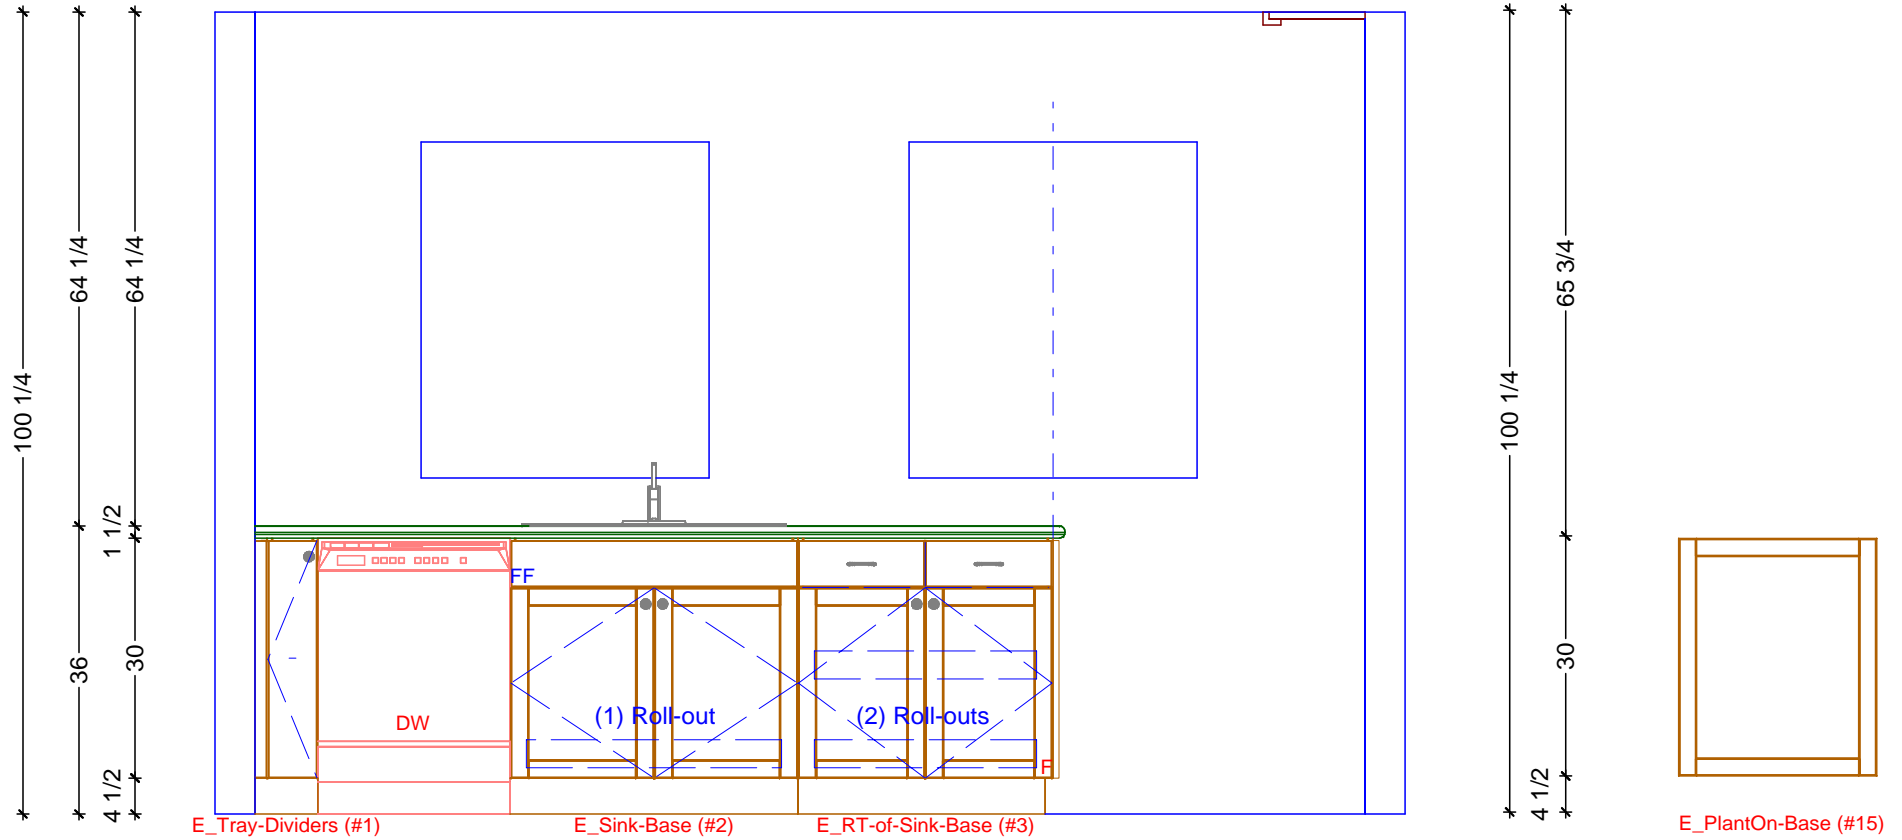

20 3/4   36   25   36   21

1 KITCHEN ELEVATION - EAST
SCALE: 1/2" = 1' 0"

Classic Bath Designs, Inc.
11544 Sheldon St., Sun Valley, CA 91352
818.767.1144 fax: 818.767.1278

Cust: Hickman	PO# KITCHEN	Scale: As Noted	Room	K.1
Approved _____	Job: FL-S_PreFIN/PG:#54395_IntEB:PreFIN	Size: A	Dr By: Brian 06/01/2018