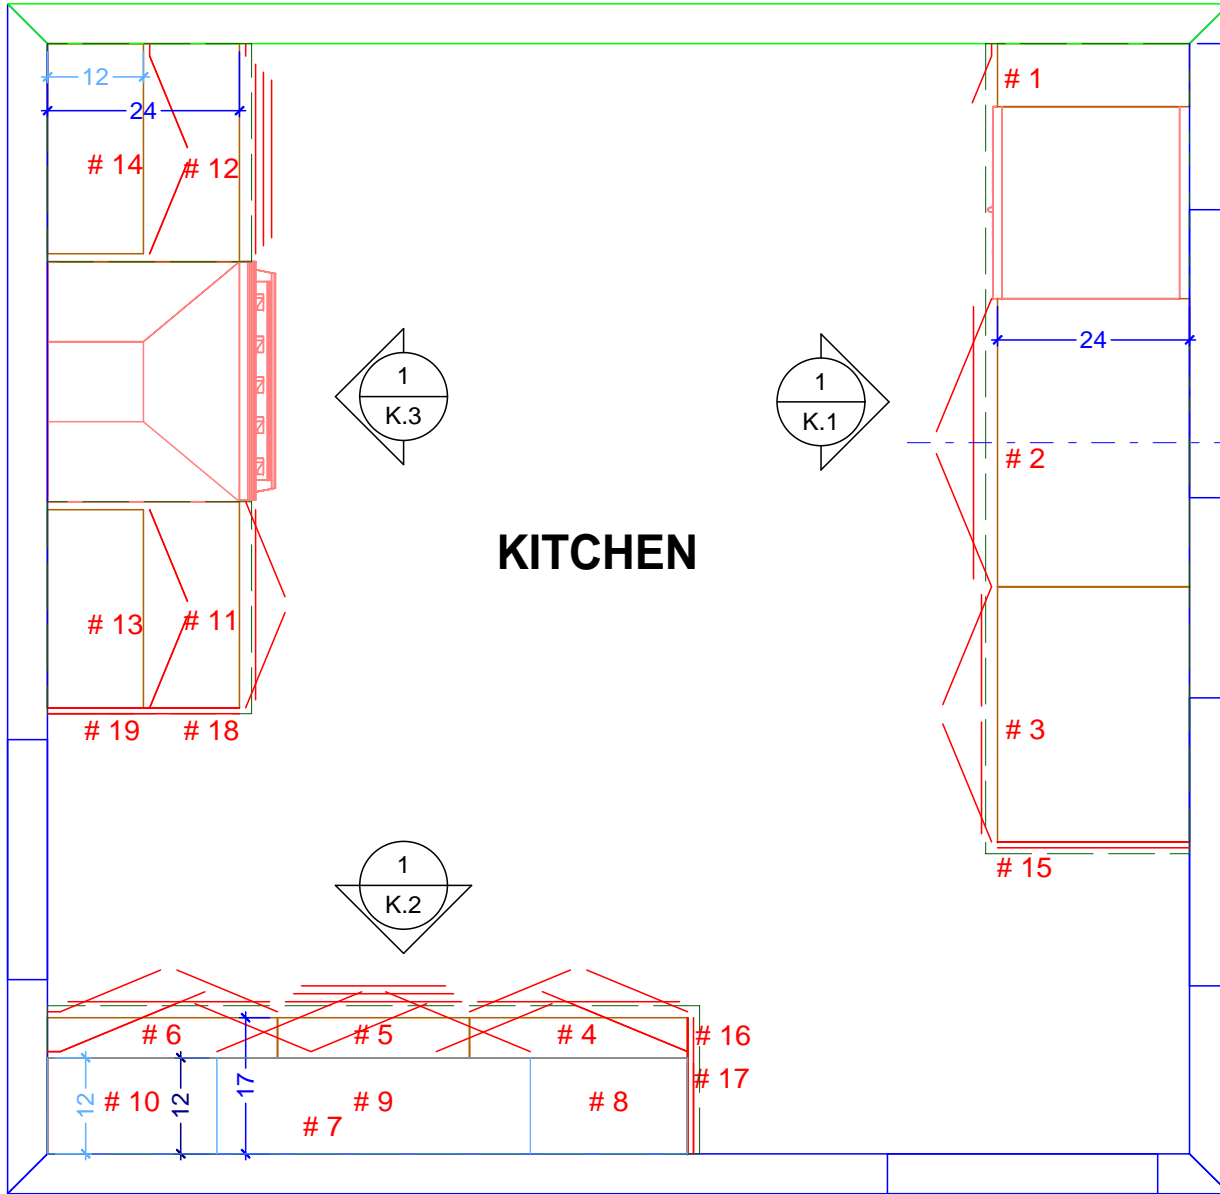

* 138 3/4 *
 * 26 1/4 *
 * 27 1/4 *
 * 32 *
 * 30 *
 * 24 3/4 *
 * 25 3/4 *
 * 55 3/4 *
 * 55 3/4 *

* 7 7/8 *
 * 24 *
 * 49 7/8 *
 * 36 *
 * 138 3/4 *
 * 31 7/8 *
 * 39 *

KITCHEN

 FLOOR PLAN
 SCALE: 1/2" = 1' 0"

20 3/4 36 25 36 21

1 KITCHEN ELEVATION - EAST
SCALE: 1/2" = 1' 0"

Classic Bath Designs, Inc.
11544 Sheldon St., Sun Valley, CA 91352
818.767.1144 fax: 818.767.1278

Cust: Hickman	PO# KITCHEN	Scale: As Noted	Room	K.1
Approved _____	Job: FL-S_PreFIN/PG:#54395_IntEB:PreFIN	Size: A	Dr By: Brian 06/01/2018	

Scale: As Noted

Approved _____

Job: FL-S_PreFIN/PG:#54395_IntEB:PreFIN

Size: A

Dr By: Brian

06/01/2018

K.2

1 KITCHEN ELEVATION - WEST
 SCALE: 1/2" = 1' 0"