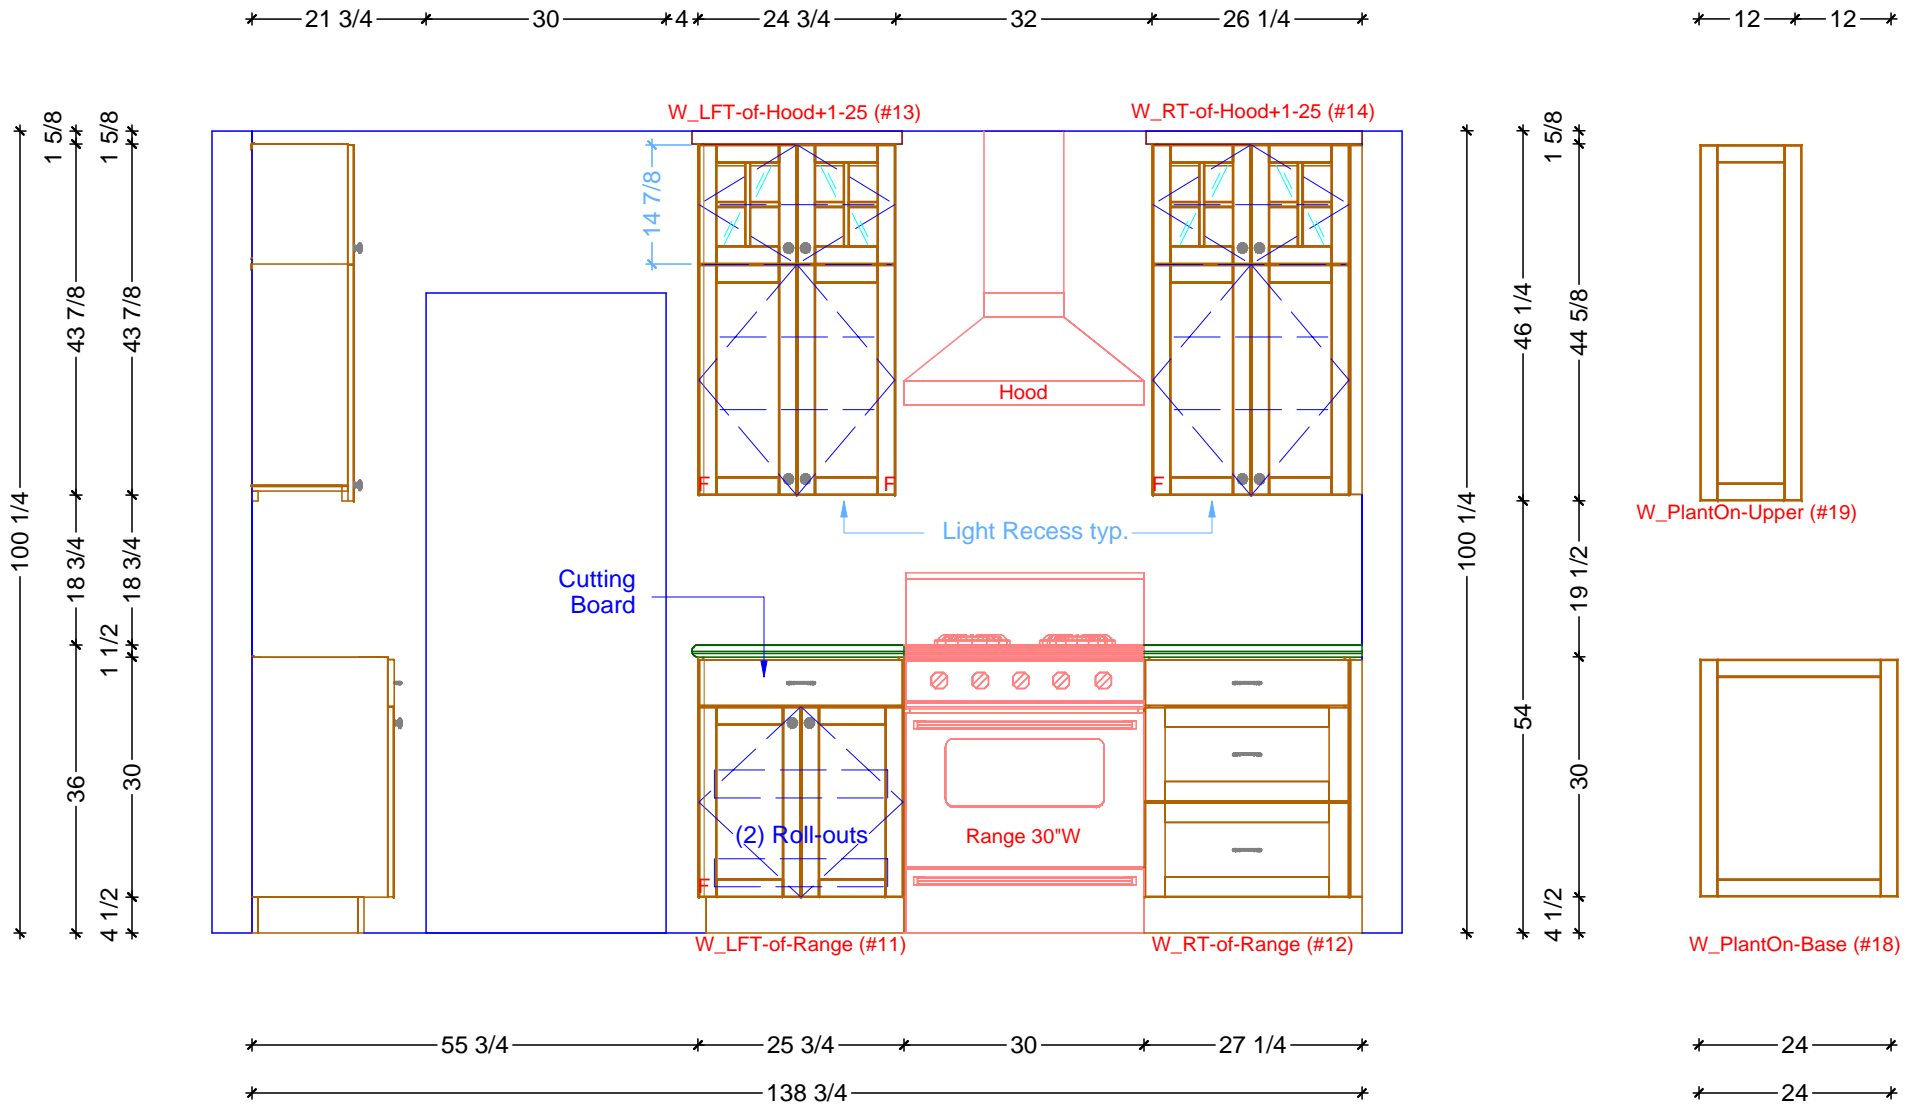

* 138 3/4 *
 * 26 1/4 *
 * 27 1/4 *
 * 32 *
 * 30 *
 * 24 3/4 *
 * 25 3/4 *
 * 55 3/4 *
 * 55 3/4 *

* 7 7/8 *
 * 24 *
 * 49 7/8 *
 * 36 *
 * 138 3/4 *
 * 31 7/8 *
 * 39 *

KITCHEN

 FLOOR PLAN
 SCALE: 1/2" = 1' 0"

S_PlantOn-Upper (#17)

S_PlantOn-Base (#16)

1 KITCHEN ELEVATION - SOUTH
SCALE: 1/2" = 1' 0"

Classic Bath Designs, Inc.
11544 Sheldon St., Sun Valley, CA 91352
818.767.1144 fax: 818.767.1278

Cust: Hickman

PO# KITCHEN

Scale: As Noted

Approved _____

Job: FL-S_PreFIN/PG:#54395_IntEB:PreFIN

Size: A

Dr By: Brian

06/01/2018

K.2

1 KITCHEN ELEVATION - WEST
 SCALE: 1/2" = 1' 0"