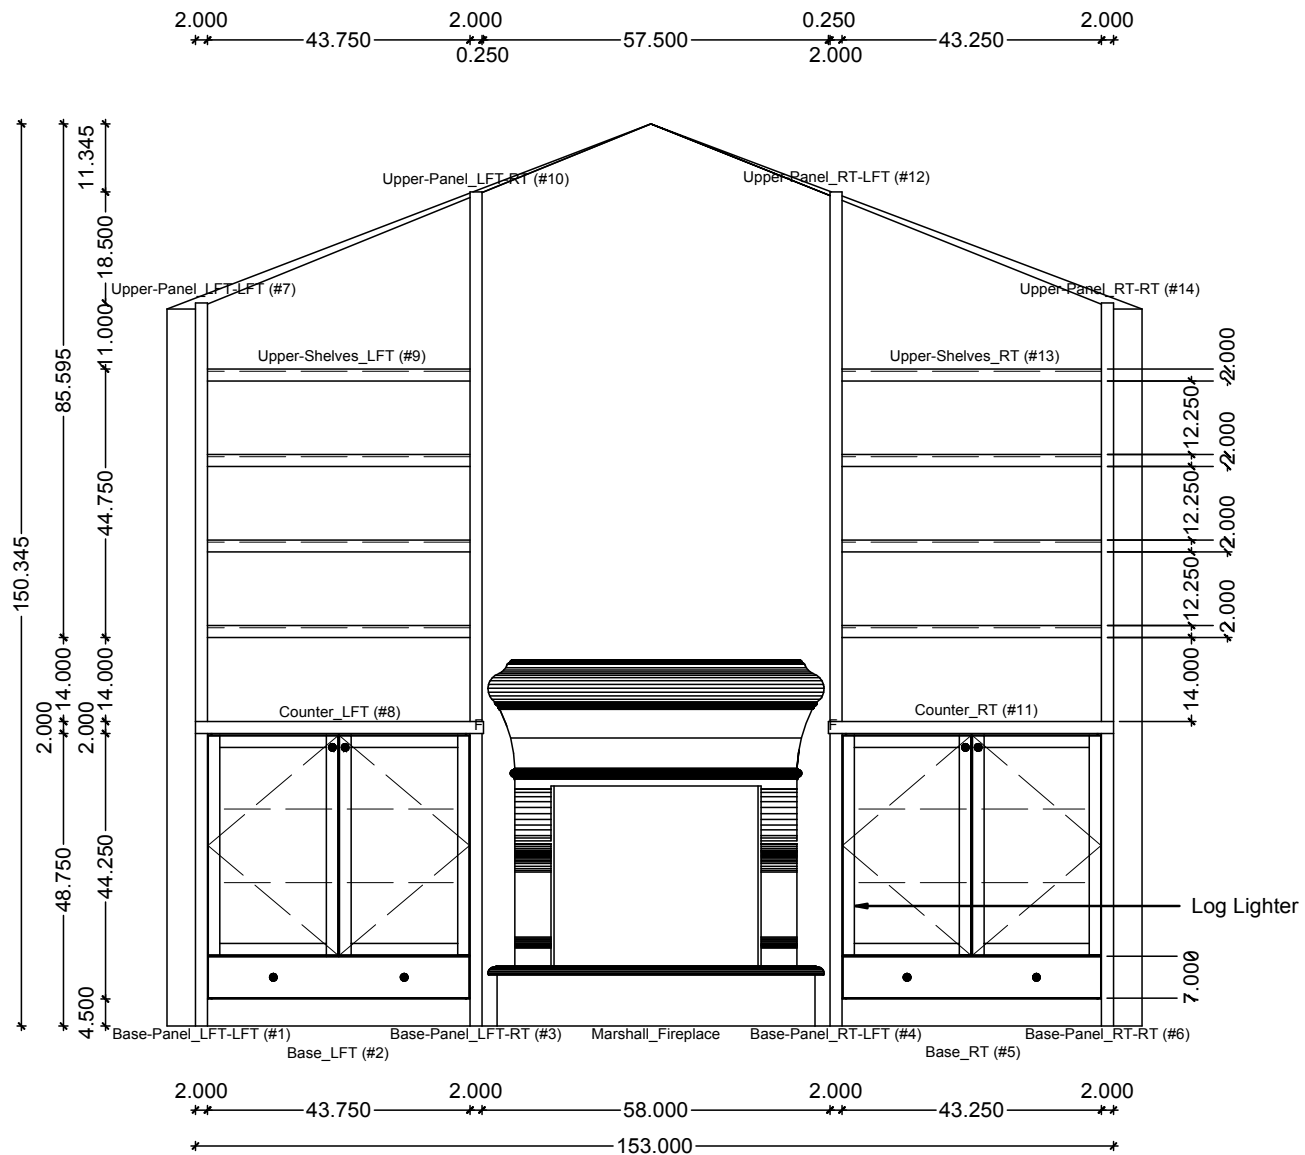

Cabinetry Details:
 Construction:... Frameless/Full-Overlay, Face-Frame
 Material:... Paint-Grade Interiors, Stain-Grade Exteriors
 Finish:... per Sample/Medium Stain/Satin
 Door Styles:... Shaker 2"... OE: Eased IE: None
 Drawer Styles:... Solid... OE: Eased IE: None
 DWR/RO Construction:... Interlocking
 DWR/RO Material:... Baltic Birch/Birch BTM
 DWR Glides:... FX/Side-Mount
 Hinging:... 5/8"OL Concealed
 Knobs/Pulls:... Customer Supplied
 Counters:... Wood

FIREPLACE CABINETRY FLOOR PLAN
 SCALE: 1/2" = 1' 0"

Classic Bath Designs, Inc.
 11544 Sheldon St., Sun Valley, CA 91352
 818.767.1144 fax: 818.767.1278

Cust: Marshall	PO# Fireplace	Scale: As Noted	Fireplace	F.0
Approved _____	Job: FL-FF_PG/StG:perSample_IntEB:StG	Size: A	Dr By: Brian 09/18/2013	

1 FIREPLACE ELEVATION
SCALE: 3/8" = 1' 0"

Classic Bath Designs, Inc.
11544 Sheldon St., Sun Valley, CA 91352
818.767.1144 fax: 818.767.1278

Cust: Marshall	PO# Fireplace	Scale: As Noted	Fireplace	F.1
Approved _____	Job: FL-FF_PG/StG:perSample_IntEB:StG	Size: A	Dr By: Brian 09/18/2013	