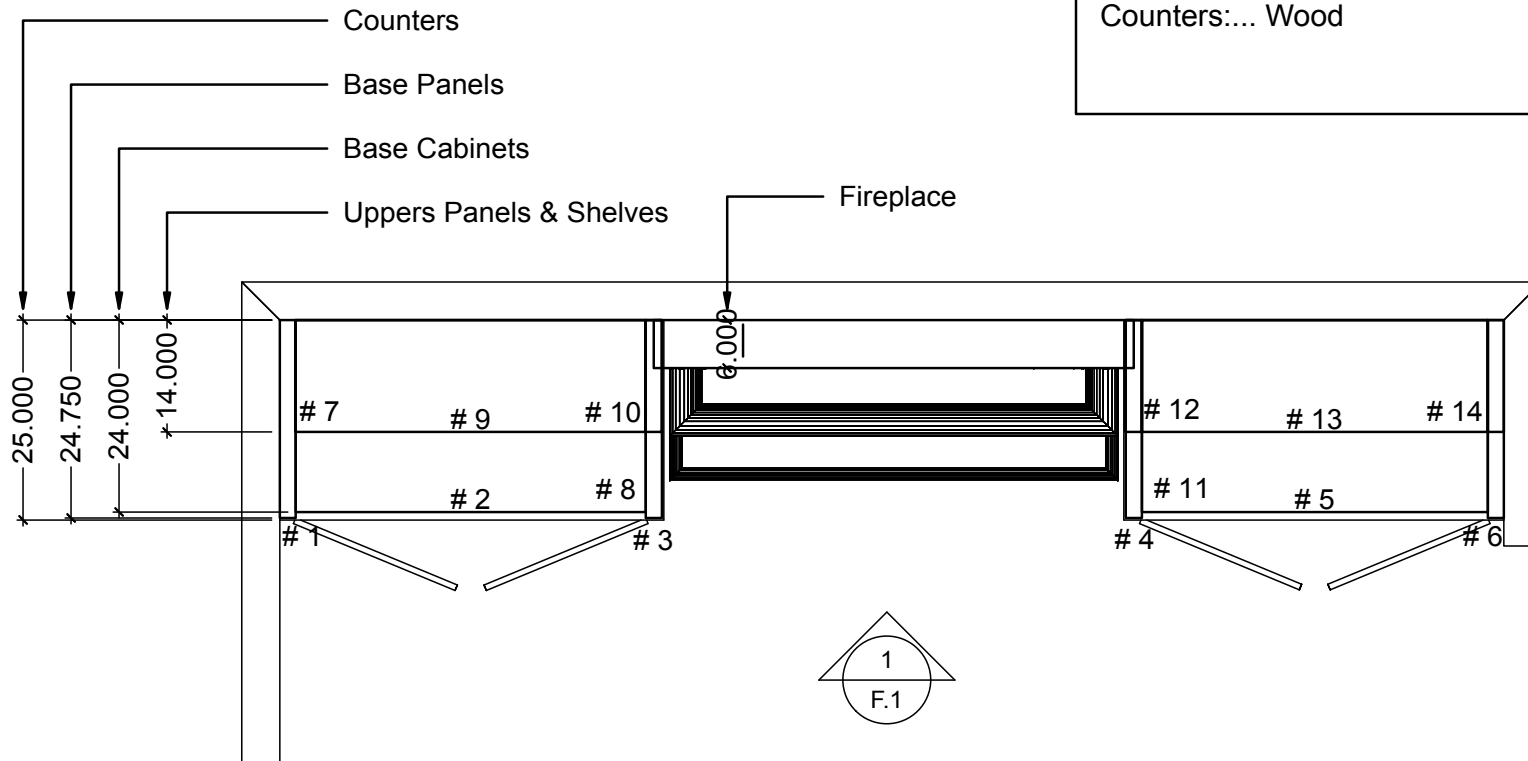

Cabinetry Details:
 Construction:... Frameless/Full-Overlay, Face-Frame
 Material:... Paint-Grade Interiors, Stain-Grade Exteriors
 Finish:... per Sample/Medium Stain/Satin
 Door Styles:... Shaker 2"... OE: Eased IE: None
 Drawer Styles:... Solid... OE: Eased IE: None
 DWR/RO Construction:... Interlocking
 DWR/RO Material:... Baltic Birch/Birch BTM
 DWR Glides:... FX/Side-Mount
 Hinging:... 5/8"OL Concealed
 Knobs/Pulls:... Customer Supplied
 Counters:... Wood

FIREPLACE CABINETRY FLOOR PLAN
 SCALE: 1/2" = 1' 0"

Classic Bath Designs, Inc.
 11544 Sheldon St., Sun Valley, CA 91352
 818.767.1144 fax: 818.767.1278

Cust: Marshall	PO# Fireplace	Scale: As Noted	Fireplace	F.0
Approved _____	Job: FL-FF_PG/StG:perSample_IntEB:StG	Size: A	Dr By: Brian 09/18/2013	