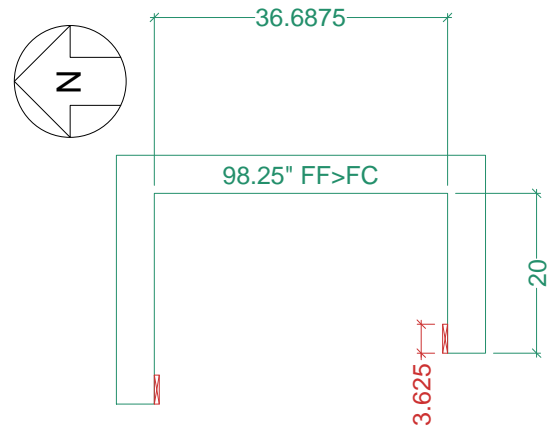

HALL

Master Bath

Plan View

Name: Silberman, Sabin & Karen

Scale: 1/2" = 1' 0"

Size: 'A' 8.5" x 11"

Dr. by: Brian

Project: DWELL Cabinetry - HALL & BATH-Mstr