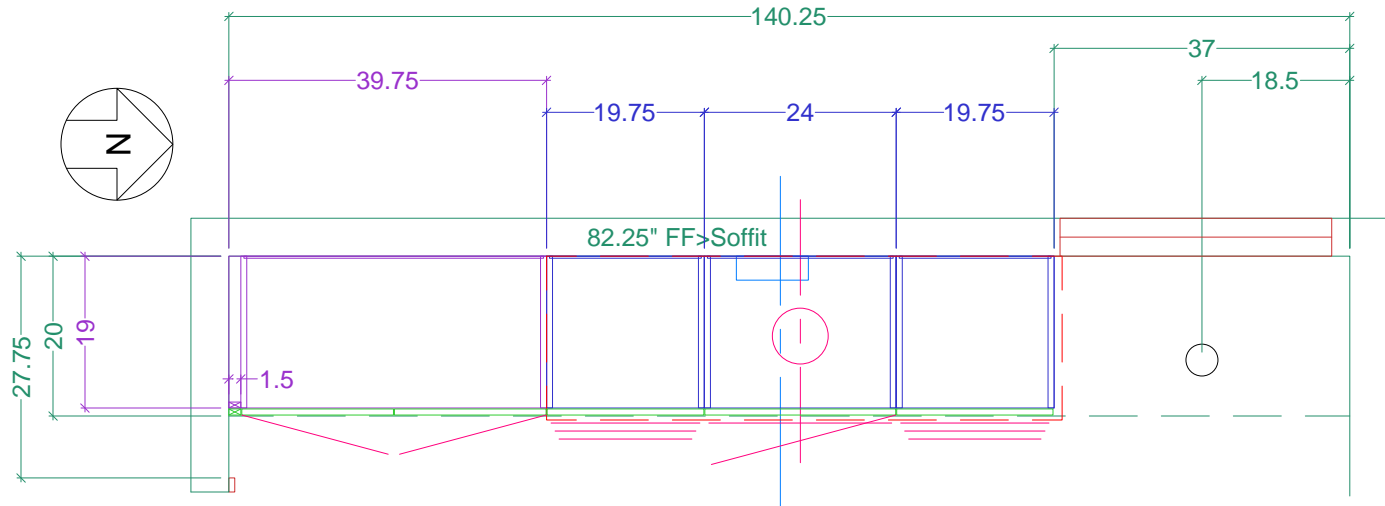

Legend

- Wall Veneer
- Framing
- Base Cabinetry
- Upper Cabinetry
- Full-height Cabinetry
- Doors/DWR Fronts
- Counters
- Casings & Mouldings
- Electrical
- Plumbing - Waste
- Plumbing - Supply
- Plumbing - Gas

HALL

Master Bath

Plan View

Name: Silberman, Sabin & Karen

Scale: 1/2" = 1' 0"

Size: 'A' 8.5" x 11"

Dr. by: Brian

Project: DWELL Cabinetry - HALL & BATH-Mstr