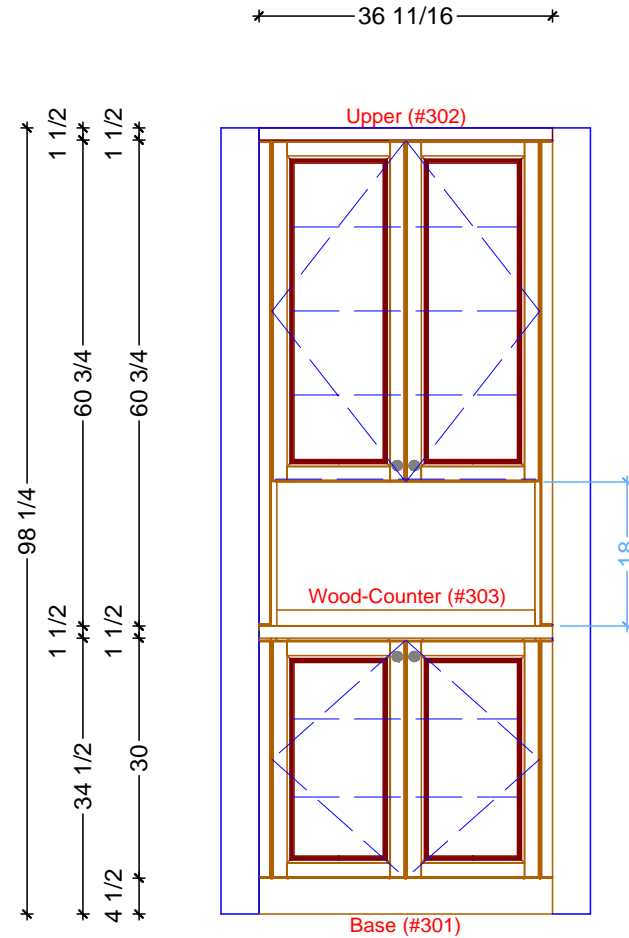

HALL CABINERY FLOOR PLAN
SCALE: 1/2" = 1' 0"

1 HALL ELEVATION
SCALE: 1/2" = 1' 0"

Classic Bath Designs, Inc.
11544 Sheldon St., Sun Valley, CA 91352
818.767.1144 fax: 818.767.1278

Cust: Silberman

PO# DWELLING

Scale: As Noted

HALL

Approved _____

Job: FL-S_PreFIN/Maple_perSample_IntEB:PreFIN

Size: A

Dr By: Brian

01/06/2019

H.O