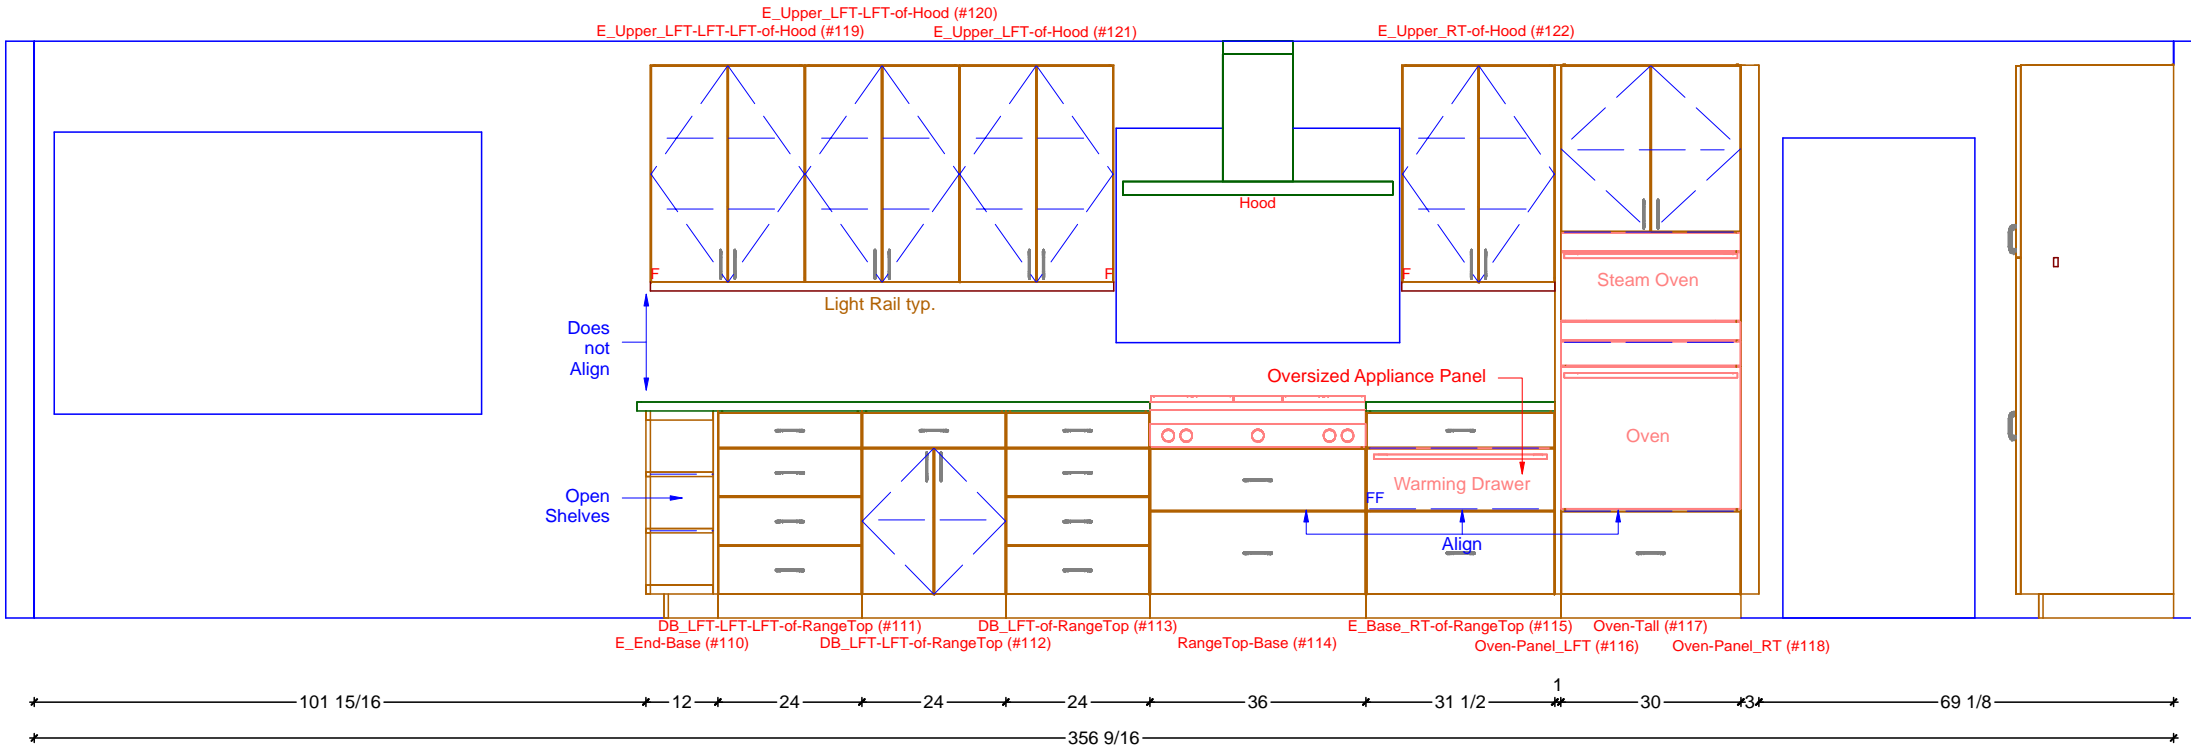

KITCHEN AND BAR CABINERY FLOOR PLAN

SCALE: 3/8" = 1' 0"

Classic Bath Designs, Inc.
 11544 Sheldon St., Sun Valley, CA 91352
 818.767.1144 fax: 818.767.1278

Cust: CBA for League

Approved _____

PO# DWELLING

Job: FL-S_4x3TK_MIMp/DgFirVrt: perSmple_IntEB:MIMp

Scale: As Noted

Size: L

KITCHEN

Dr By: Brian

05/16/2016

K.0

1 KITCHEN ELEVATION - WEST
 SCALE: 1/2" = 1' 0"

Classic Bath Designs, Inc.
 11544 Sheldon St., Sun Valley, CA 91352
 818.767.1144 fax: 818.767.1278

Cust: CBA for League	PO# DWELLING	Scale: As Noted	KITCHEN	K.1
Approved _____	Job: FL-S_4x3TK_MIMp/DgFirVrt: perSmple_IntEB:MIMp	Size: A	Dr By: Brian 05/16/2016	

3 5/16 71 1/4 28 1/8 25 3/4 25 3/4 25 3/4 3/8 47 1/4 3/8 25 1/2 38 32 33 1/8

96 1/8
 1 1/2
 40 1/8
 18 1/2
 36
 1 1/2
 20
 6
 24 1/2

1 KITCHEN ELEVATION - EAST
 SCALE: 3/8" = 1' 0"

1 KITCHEN ELEVATION - SOUTH
 SCALE: 1/2" = 1' 0"

Classic Bath Designs, Inc.
 11544 Sheldon St., Sun Valley, CA 91352
 818.767.1144 fax: 818.767.1278