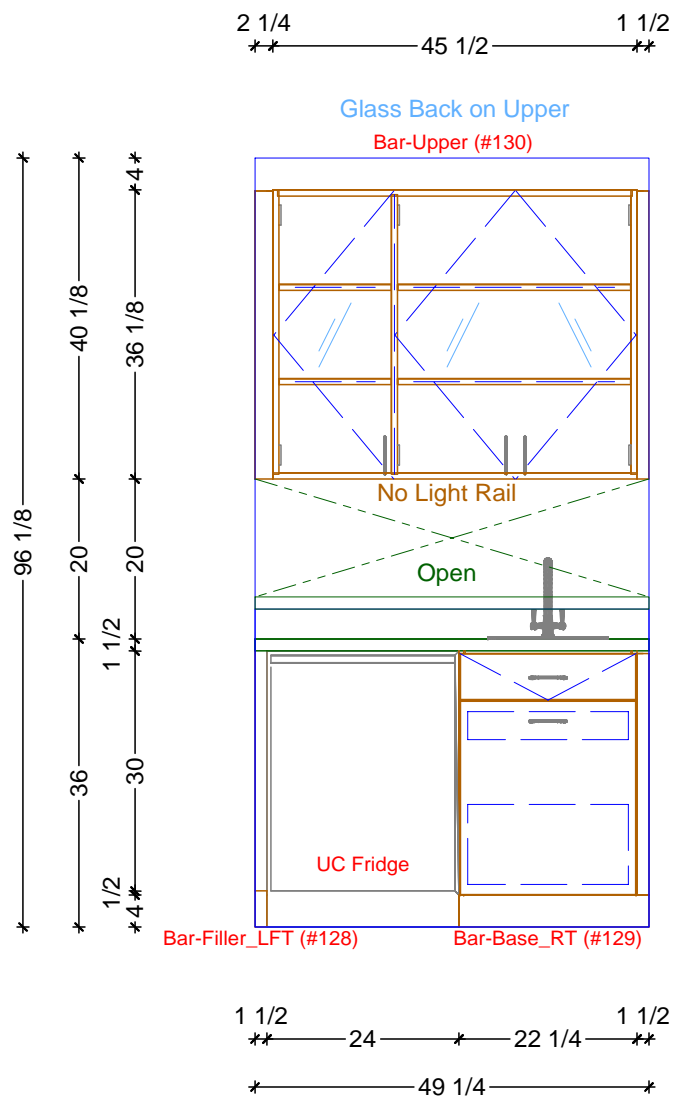

96 1/8
 1 1/2
 40 1/8
 18 1/2
 36
 1 1/2
 20
 6
 24 1/2

1 KITCHEN ELEVATION - EAST
 SCALE: 3/8" = 1' 0"

1 KITCHEN ELEVATION - SOUTH
 SCALE: 1/2" = 1' 0"

Classic Bath Designs, Inc.
 11544 Sheldon St., Sun Valley, CA 91352
 818.767.1144 fax: 818.767.1278

Cust: CBA for League	PO# DWELLING	Scale: As Noted	KITCHEN	K.3
Approved _____	Job: FL-S_4x3TK_MIMp/DgFirVrt: perSmple_IntEB:MIMp	Size: A	Dr By: Brian 05/16/2016	

1 BAR ELEVATION - NORTH
SCALE: 1/2" = 1' 0"