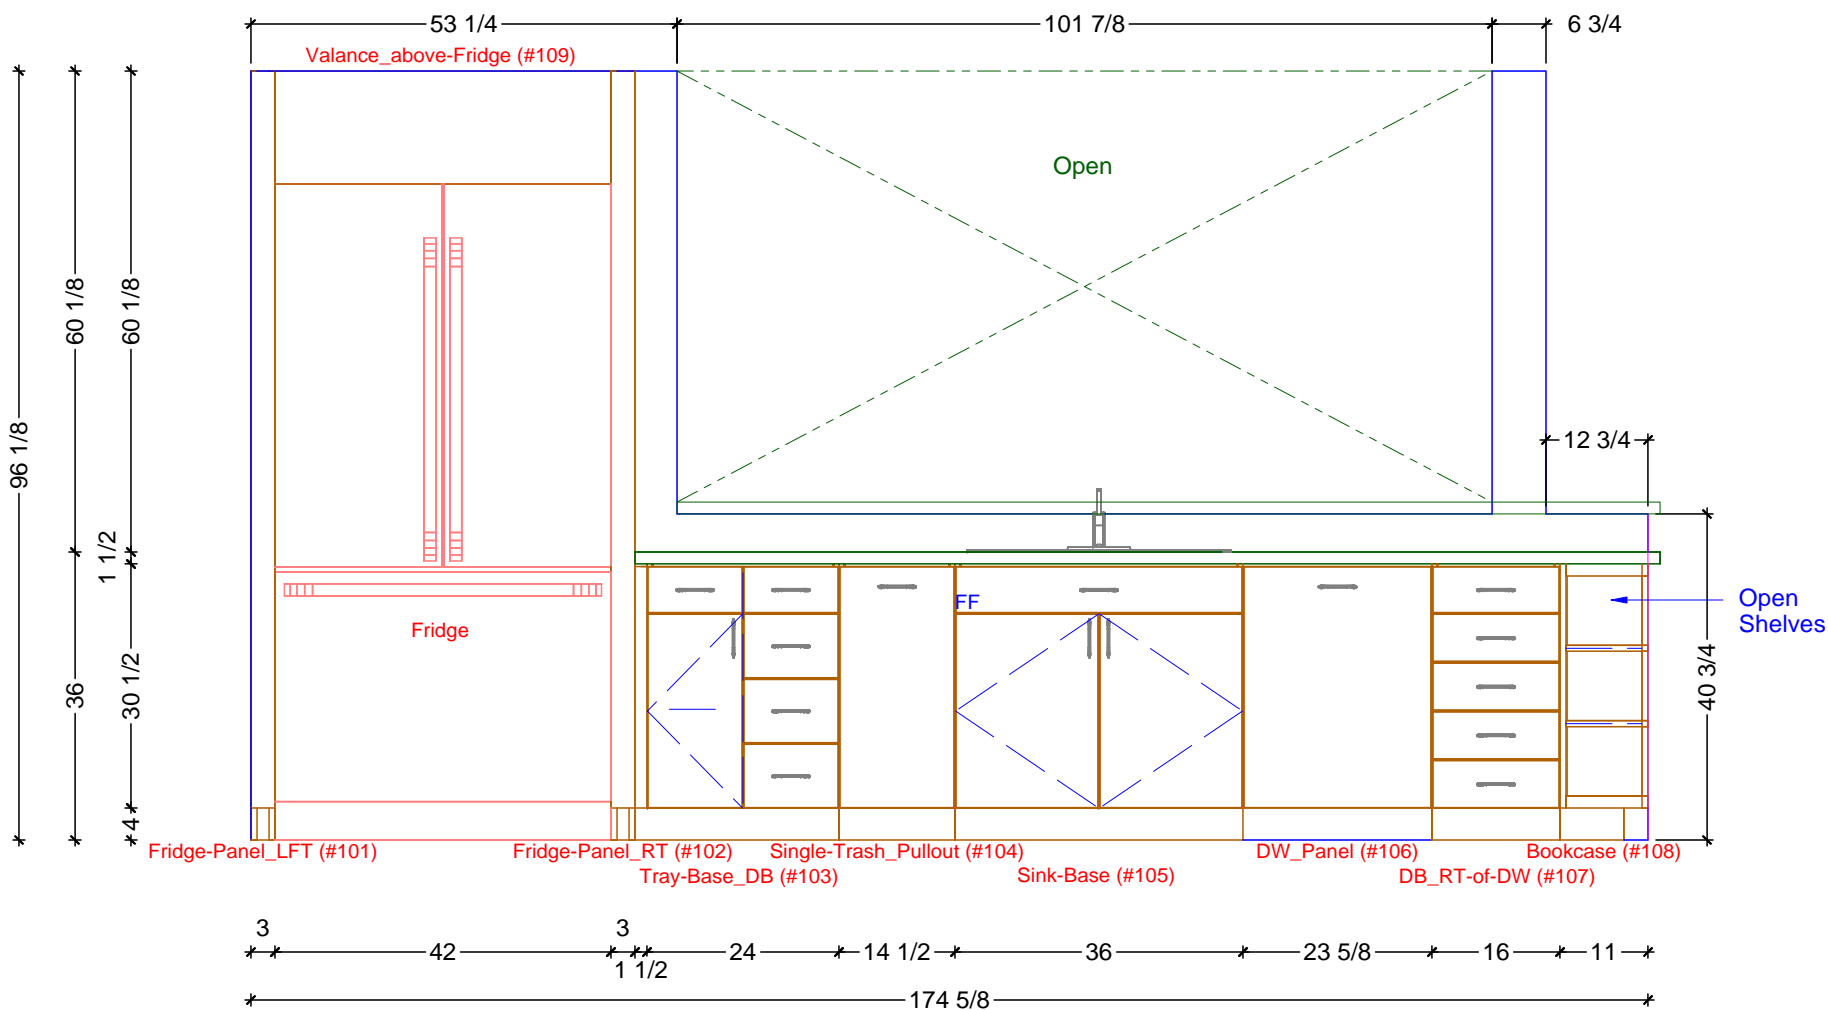

Scale: As Noted

Size: L

KITCHEN

Dr By: Brian

05/16/2016

K.0

1 KITCHEN ELEVATION - WEST
 SCALE: 1/2" = 1' 0"

Classic Bath Designs, Inc.
 11544 Sheldon St., Sun Valley, CA 91352
 818.767.1144 fax: 818.767.1278

Cust: CBA for League	PO# DWELLING	Scale: As Noted	KITCHEN	K.1
Approved _____	Job: FL-S_4x3TK_MIMp/DgFirVrt: perSmple_IntEB:MIMp	Size: A	Dr By: Brian 05/16/2016	

3 5/16 71 1/4 28 1/8 25 3/4 25 3/4 25 3/4 3/8 47 1/4 3/8 25 1/2 38 32 33 1/8

96 1/8
 1 1/2
 40 1/8
 18 1/2
 36
 1 1/2
 20
 6
 24 1/2

1 KITCHEN ELEVATION - EAST
 SCALE: 3/8" = 1' 0"

1 KITCHEN ELEVATION - SOUTH
 SCALE: 1/2" = 1' 0"

Classic Bath Designs, Inc.
 11544 Sheldon St., Sun Valley, CA 91352
 818.767.1144 fax: 818.767.1278