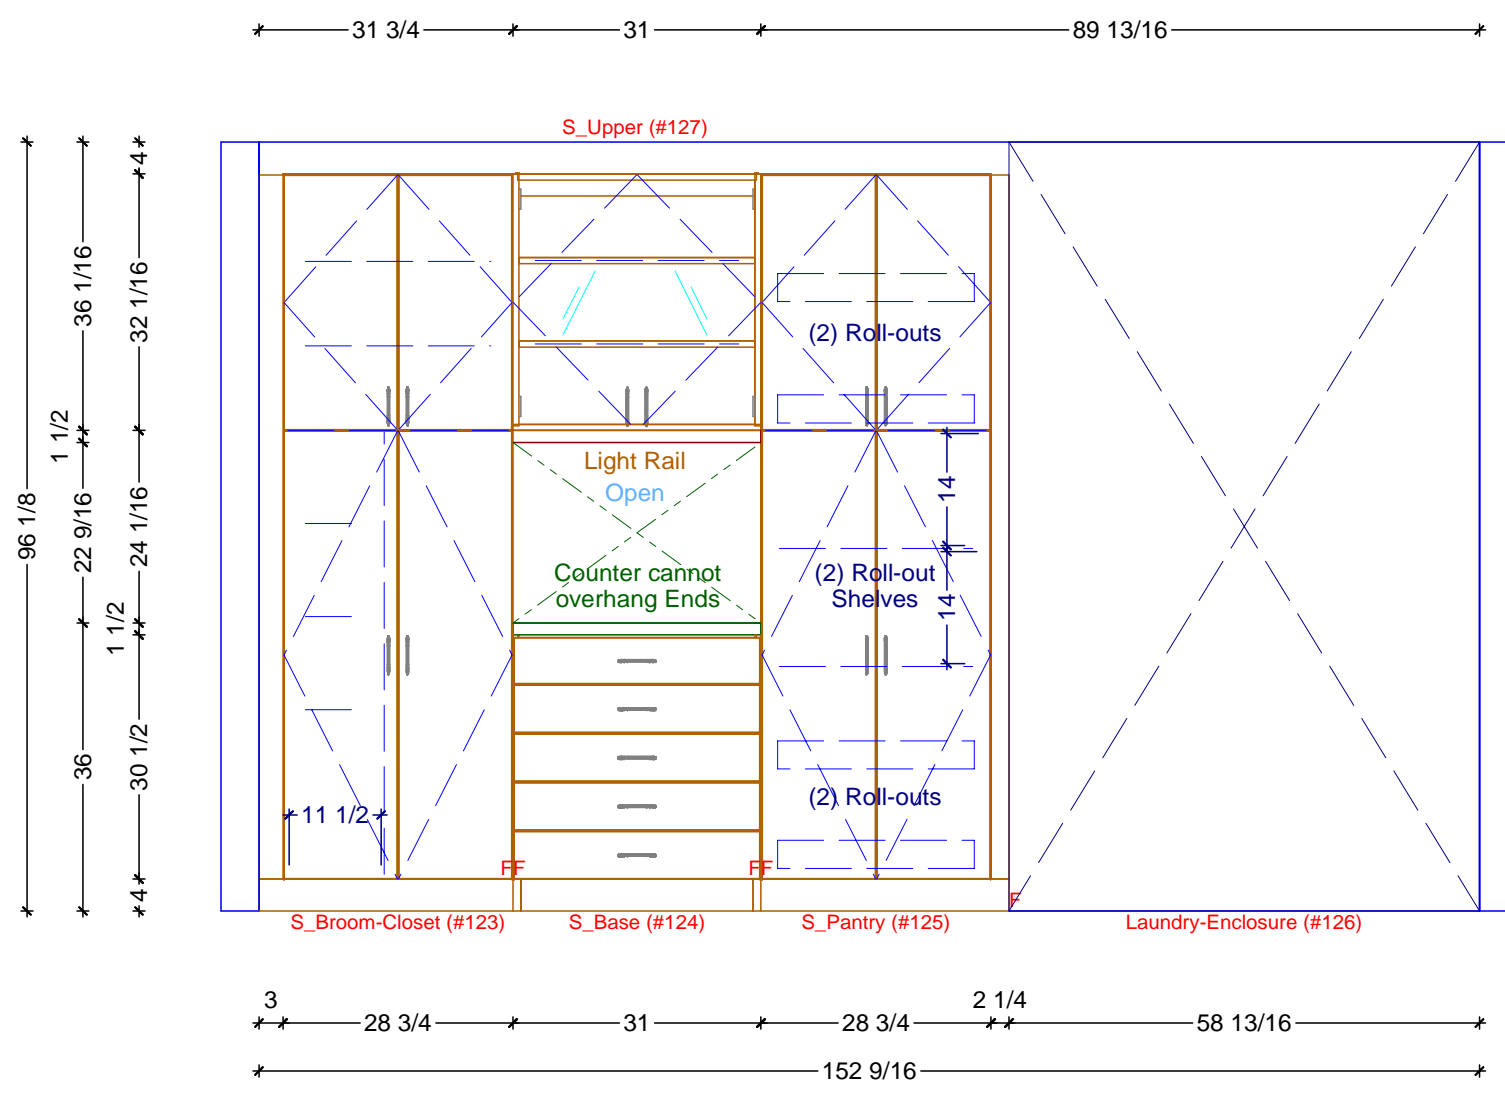

Scale: As Noted

Size: L

KITCHEN

Dr By: Brian

05/16/2016

K.0

1 KITCHEN ELEVATION - WEST
 SCALE: 1/2" = 1' 0"

Classic Bath Designs, Inc.
 11544 Sheldon St., Sun Valley, CA 91352
 818.767.1144 fax: 818.767.1278

Cust: CBA for League	PO# DWELLING	Scale: As Noted	KITCHEN	K.1
Approved _____	Job: FL-S_4x3TK_MIMp/DgFirVrt: perSmple_IntEB:MIMp	Size: A	Dr By: Brian 05/16/2016	

3 5/16 71 1/4 28 1/8 25 3/4 25 3/4 25 3/4 3/8 47 1/4 3/8 25 1/2 38 32 33 1/8

96 1/8
 1 1/2
 40 1/8
 18 1/2
 36
 1 1/2
 20
 6
 24 1/2

1 KITCHEN ELEVATION - EAST
 SCALE: 3/8" = 1' 0"

1 KITCHEN ELEVATION - SOUTH
 SCALE: 1/2" = 1' 0"

Classic Bath Designs, Inc.
 11544 Sheldon St., Sun Valley, CA 91352
 818.767.1144 fax: 818.767.1278