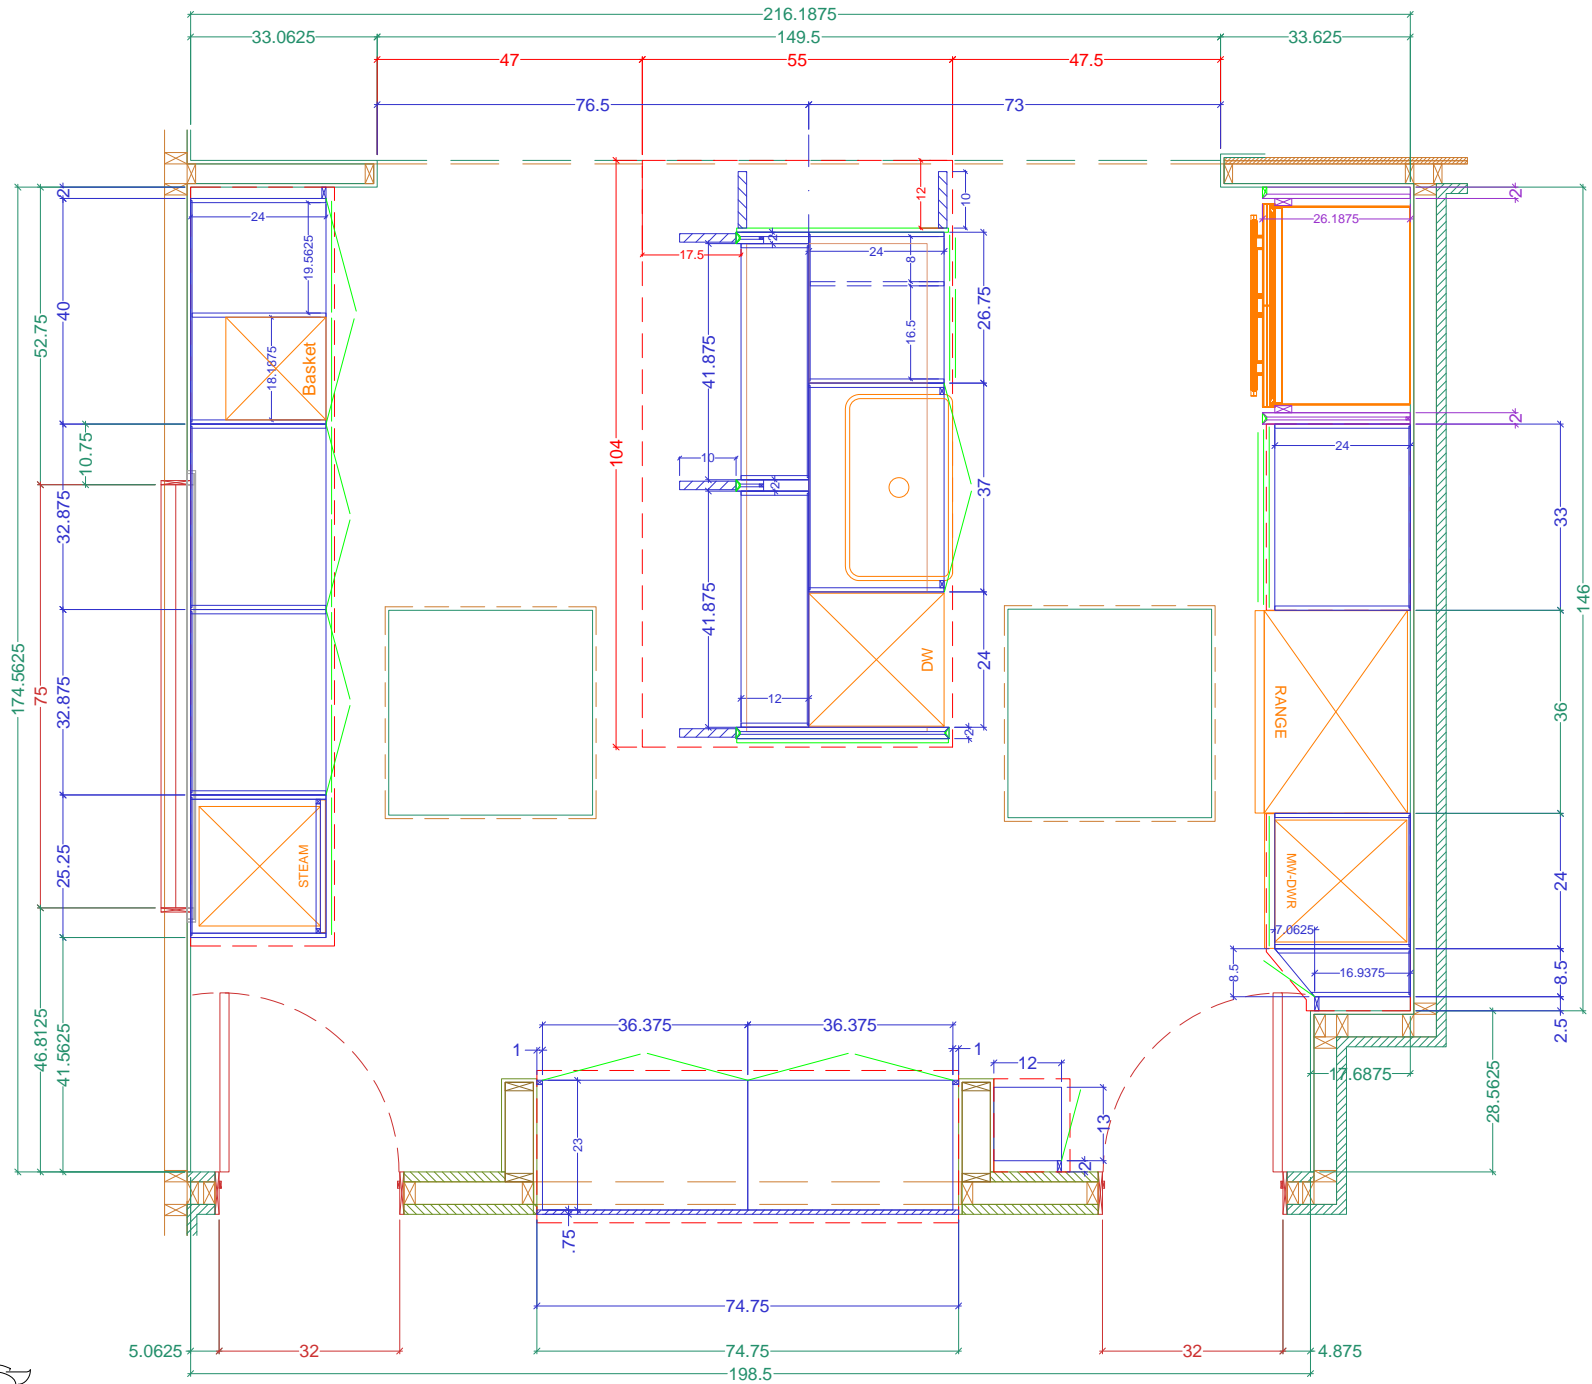

Legend

- Wall Veneer
- Framing
- Base Cabinetry
- Upper Cabinetry
- Full-height Cabinetry
- Doors/DWR Fronts
- Counters
- Casings & Mouldings
- Electrical
- Plumbing - Waste
- Plumbing - Supply
- Plumbing - Gas

PLAN View -- CABINETs (All)

Name: CBA--Magnolia

Scale: 3/8" = 1' 0"

Dr. by: Brian

Project: KITCHEN Cabinetry

REV:

Date: 02.14.2016

Size: 'A' 8.5" x 11"

PLAN View -- Base and Full-Ht CABINETS

Name: CBA--Magnolia

Scale: 3/8" = 1' 0"

Dr. by: Brian

Project: KITCHEN Cabinetry

REV:

Date: 02.14.2016

Size: 'A' 8.5" x 11"

PLAN View -- Upper CABINETs

Name: CBA--Magnolia

Scale: 3/8" = 1' 0"

Size: 'A' 8.5" x 11"

Project: KITCHEN Cabinetry

REV:

Dr. by: Brian

Date: 02.14.2016