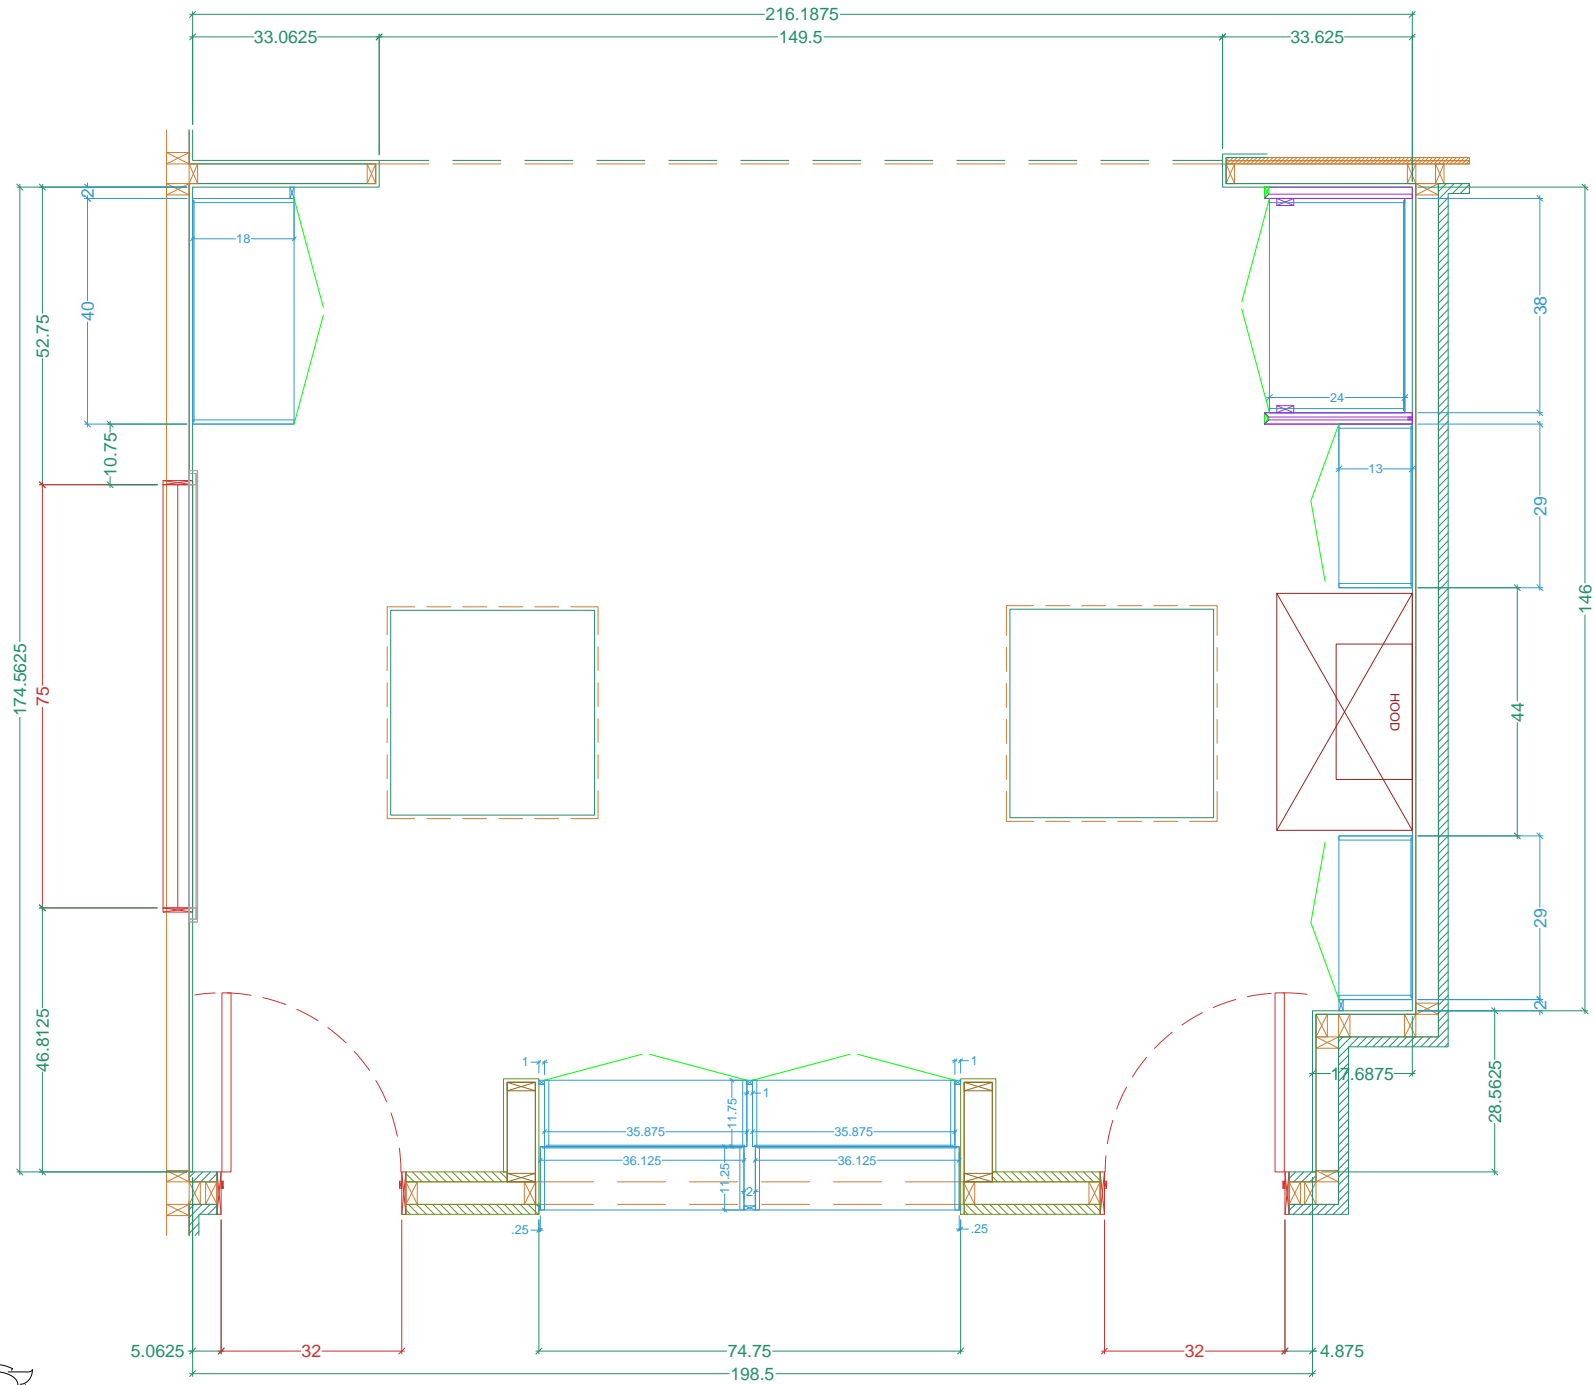

PLAN View -- CABINETs (All)

Name: CBA--Magnolia

Scale: 3/8" = 1' 0"

Dr. by: Brian

Project: KITCHEN Cabinetry

REV:

Date: 02.14.2016

Size: 'A' 8.5" x 11"

Legend

- Wall Veneer
- Framing
- Base Cabinetry
- Upper Cabinetry
- Full-height Cabinetry
- Doors/DWR Fronts
- Counters
- Casings & Mouldings
- Electrical
- Plumbing - Waste
- Plumbing - Supply
- Plumbing - Gas

PLAN View -- Base and Full-Ht CABINETS

Name: CBA--Magnolia

Scale: 3/8" = 1' 0"

Dr. by: Brian

Project: KITCHEN Cabinetry

REV:

Date: 02.14.2016

Size: 'A' 8.5" x 11"

PLAN View -- Upper CABINETs

Name: CBA--Magnolia

Scale: 3/8" = 1' 0"

Size: 'A' 8.5" x 11"

Project: KITCHEN Cabinetry

REV:

Dr. by: Brian

Date: 02.14.2016