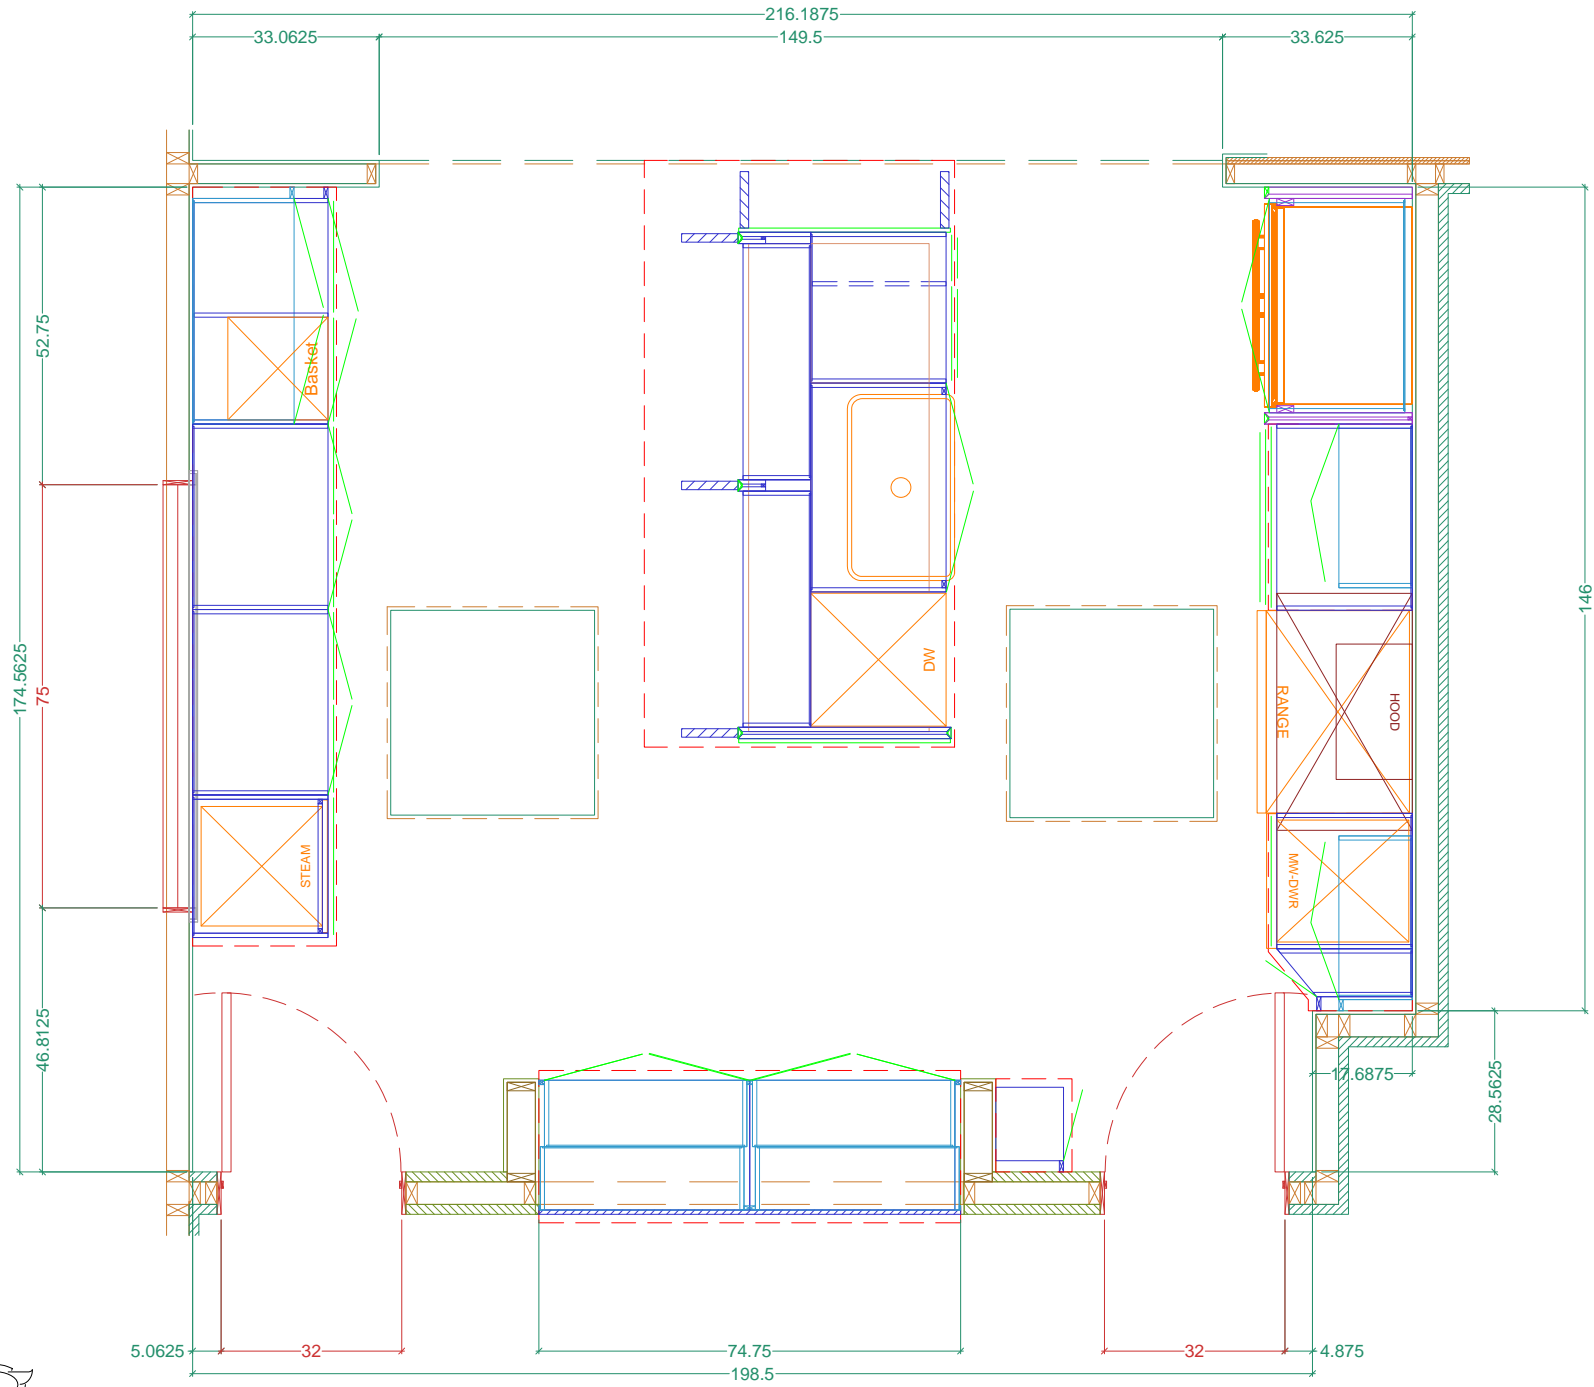

Legend

- Wall Veneer
- Framing
- Base Cabinetry
- Upper Cabinetry
- Full-height Cabinetry
- Doors/DWR Fronts
- Counters
- Casings & Mouldings
- Electrical
- Plumbing - Waste
- Plumbing - Supply
- Plumbing - Gas

PLAN View -- CABINETs (All)

Name: CBA--Magnolia

Scale: 3/8" = 1' 0"

Dr. by: Brian

Project: KITCHEN Cabinetry

REV:

Date: 02.14.2016

Size: 'A' 8.5" x 11"

PLAN View -- Base and Full-Ht CABINETS

Name: CBA--Magnolia

Scale: 3/8" = 1' 0"

Dr. by: Brian

Project: KITCHEN Cabinetry

REV:

Date: 02.14.2016

Size: 'A' 8.5" x 11"

PLAN View -- Upper CABINETs

Name: CBA--Magnolia

Scale: 3/8" = 1' 0"

Size: 'A' 8.5" x 11"

Project: KITCHEN Cabinetry

REV:

Dr. by: Brian

Date: 02.14.2016