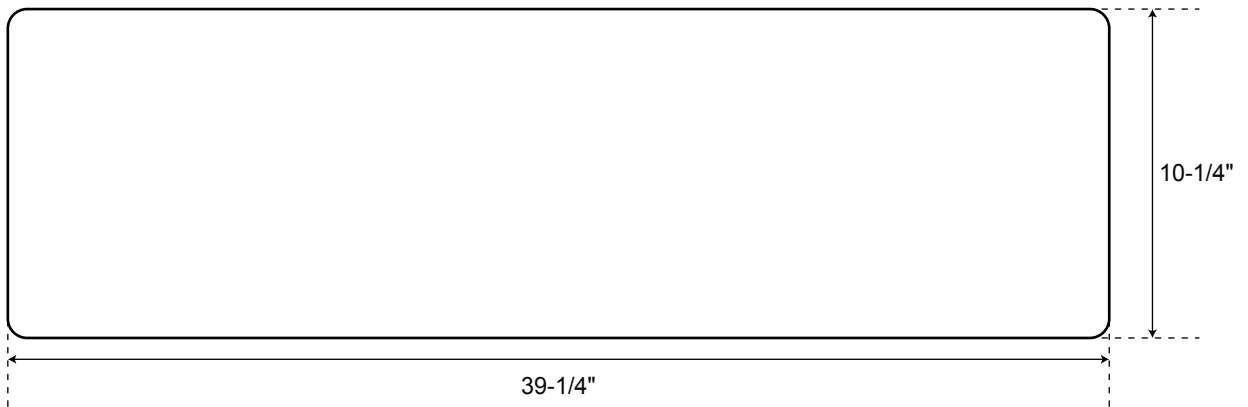

SPECIFICATIONS

Overall Dimensions:	39-1/4" L x 18-1/2" W (front to back) x 10-1/4" H
Bowl Measurements:	17-3/4" L x 15-7/8" W (front to back)
Depth:	9"
Drain Size:	3-1/2"
Rim:	1-1/4"

39" Risinger

Double Bowl Fireclay
Farmhouse Sink
-Smooth Apron

Approximate measurements for comparison only.

Front

Top