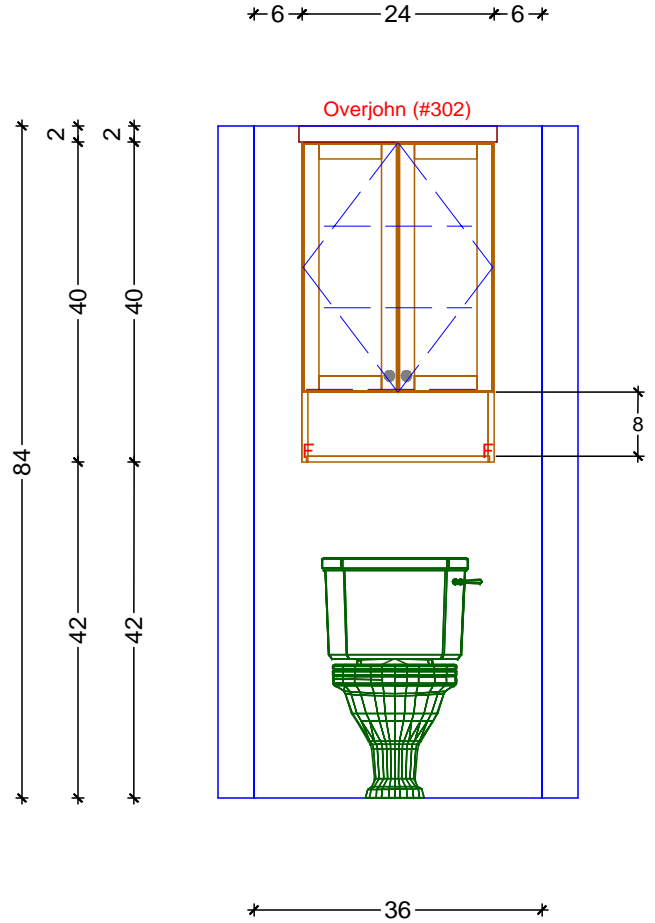

HALL BATH CABINETS FLOOR PLAN
 SCALE: 5/8" = 1' 0"

Classic Bath Designs, Inc.
 11544 Sheldon St., Sun Valley, CA 91352
 818.767.1144 fax: 818.767.1278

Cust: Blackwell for San Tropez		PO# DWELLING	Scale: As Noted	HALL BATH	
Approved _____	Job: FL-S_MIWWh/PG-HrdWd_IntEB:MIWh	Size: A	Dr By: Brian	03/15/15	Bh.0

1 HALL BATH ELEVATION - VANITY
SCALE: 1/2" = 1' 0"

2 HALL BATH ELEVATION - OVERJOHN
SCALE: 1/2" = 1' 0"

Classic Bath Designs, Inc.
11544 Sheldon St., Sun Valley, CA 91352
818.767.1144 fax: 818.767.1278

Cust: Blackwell for San Tropez	PO# DWELLING	Scale: As Noted	HALL BATH
Approved _____	Job: FL-S_MIWh/PG-HrdWd_IntEB:MIWh	Size: A	Dr By: Brian 03/15/15