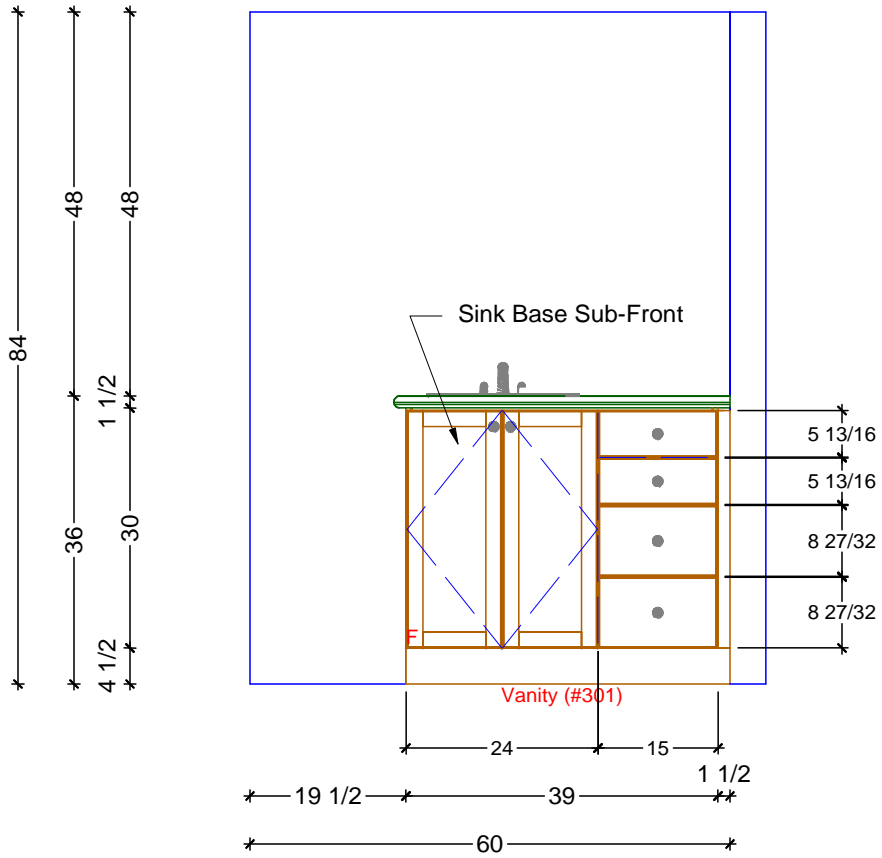

HALL BATH CABINETS FLOOR PLAN
 SCALE: 5/8" = 1' 0"

Classic Bath Designs, Inc.
 11544 Sheldon St., Sun Valley, CA 91352
 818.767.1144 fax: 818.767.1278

Cust: Blackwell for San Tropez		PO# DWELLING	Scale: As Noted	HALL BATH	
Approved _____	Job: FL-S_MIWWh/PG-HrdWd_IntEB:MIWh	Size: A	Dr By: Brian	03/15/15	Bh.0

1 HALL BATH ELEVATION - VANITY
SCALE: 1/2" = 1' 0"

2 HALL BATH ELEVATION - OVERJOHN
SCALE: 1/2" = 1' 0"

Classic Bath Designs, Inc.
11544 Sheldon St., Sun Valley, CA 91352
818.767.1144 fax: 818.767.1278

Cust: Blackwell for San Tropez	PO# DWELLING	Scale: As Noted	HALL BATH
Approved _____	Job: FL-S_MIWh/PG-HrdWd_IntEB:MIWh	Size: A	Dr By: Brian 03/15/15