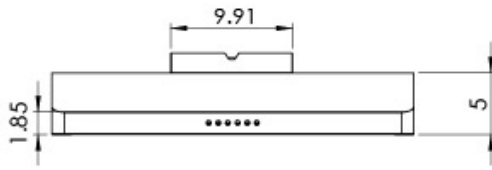

30" Under Cabinet Range Hood - PLJW 185.30

PLJW 185.30
Undercabinet range hood
30" Wide

Proprietary and Confidential
The information contained in this drawing is the sole property of Proline Range Hoods. Any reproduction in part or as a whole without the written permission of Proline Range Hoods is prohibited.

Width	Height	Depth	CFM	Sone	Lights	Blower	Venting	Duct-Size
30	5	18.89	600	5.0	2	Dual	Top / Back	3" (H) 10" (W)