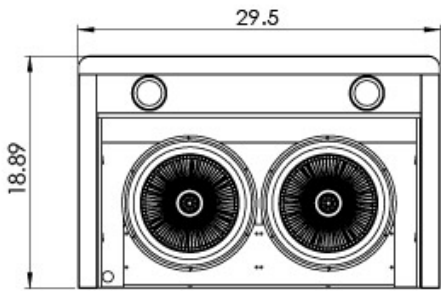

30" Under Cabinet Range Hood - PLJW 185.30

PLJW 185.30
Undercabinet range hood
30" Wide

Proprietary and Confidential
The information contained in this drawing is the sole property of Proline Range Hoods. Any reproduction in part or as a whole without the written permission of Proline Range Hoods is prohibited.

Width	Height	Depth	CFM	Sone	Lights	Blower	Venting	Duct-Size
30	5	18.89	600	5.0	2	Dual	Top / Back	3" (H) 10" (W)