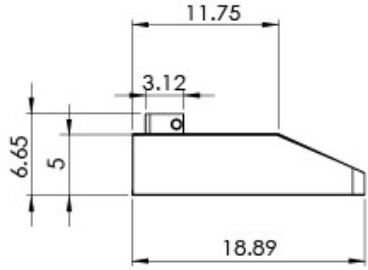

30" Under Cabinet Range Hood - PLJW 185.30

PLJW 185.30
Undercabinet range hood
30" Wide

Proprietary and Confidential
The information contained in this drawing is the sole property of Proline Range Hoods. Any reproduction in part or as a whole without the written permission of Proline Range Hoods is prohibited.

Width	Height	Depth	CFM	Sone	Lights	Blower	Venting	Duct-Size
30	5	18.89	600	5.0	2	Dual	Top / Back	3" (H) 10" (W)