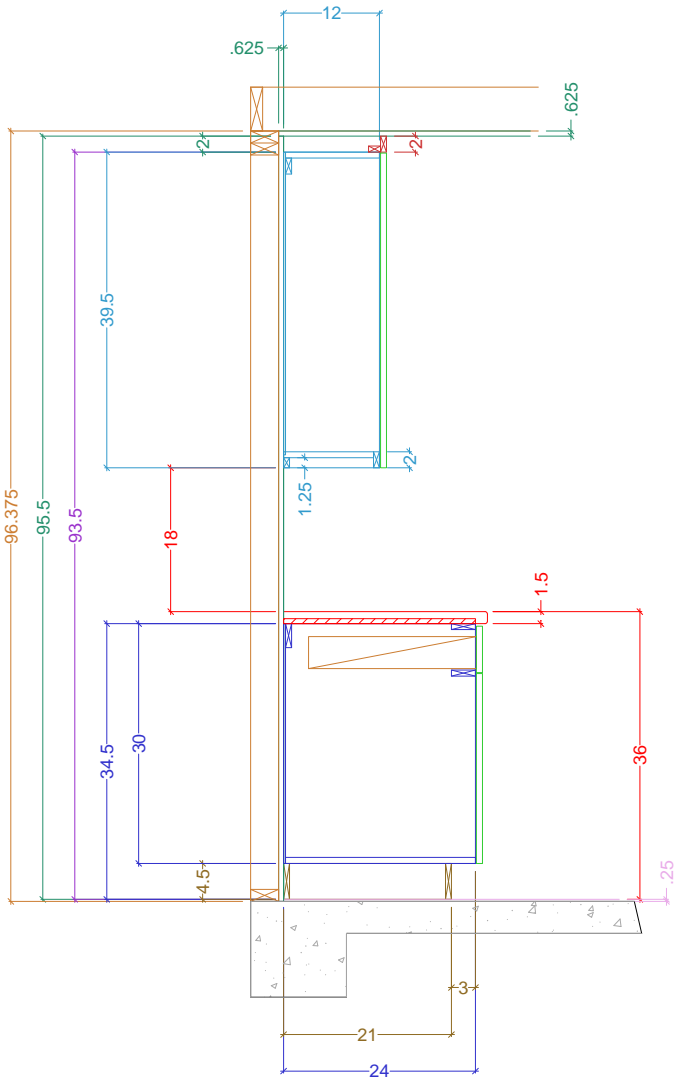

Page (1) of (2)

| Legend | |
|--|-----------------------|
| ■ | Wall Veneer |
| ■ | Framing |
| ■ | Base Cabinetry |
| ■ | Upper Cabinetry |
| ■ | Full-height Cabinetry |
| ■ | Doors/DWR Fronts |
| ■ | Counters |
| ■ | Casings & Mouldings |

Size: 'L' 8.5" x 14"

Scale: 3/8" = 1' 0"

PLAN View

Name: Borderless for Bump

Project: Project: KITCHEN, LAUNDRY, PANTRY Cabinetry

REV:

Dr. by: Brian

Date: 04.08.2018

Legend

- Wall Veneer
- Framing
- Base Cabinetry
- Upper Cabinetry
- Full-height Cabinetry
- Doors/DWR Fronts
- Counters
- Casings & Mouldings
- Electrical
- Plumbing - Waste
- Plumbing - Supply
- Plumbing - Gas

Page (2) of (2)

Size: 'A' 8.5" x 11"

Cross-Sectional View of Cabinetry Construction

Name: Borderless for Bump

Scale: 1/2" = 1' 0"

Dr. by: Brian

Project: KITCHEN, LAUNDRY, PANTRY Cabinetry

REV: