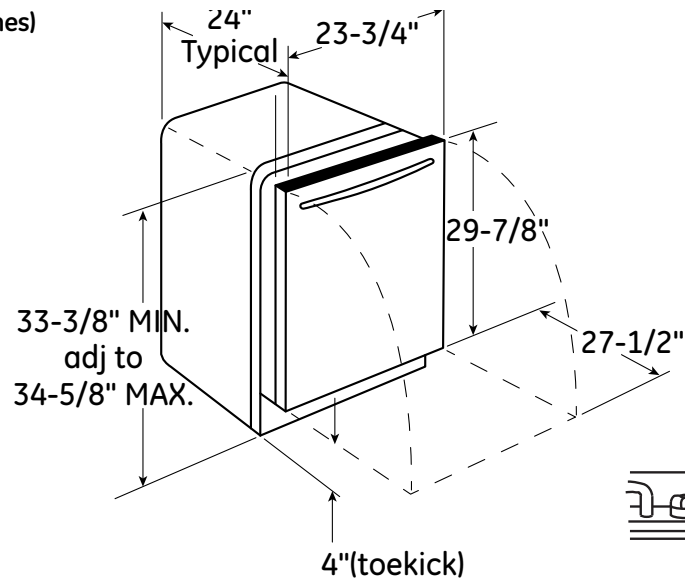

CDT725SSF

GE Cafe™ Series Stainless Steel Interior Dishwasher with Hidden Controls

Dimensions and Installation Information (in inches)

Electrical Rating

Voltage AC.....	120
Hertz.....	60
Total connected load amperage.....	7.1
Calrod® heater watts max.....	415/800

For use on adequately wired 120-volt, 15-amp circuit having 2-wire service with a separate ground wire. This appliance must be grounded for safe operation.

Installation Information: Before installing, consult installation instructions packed with product for current dimensional data.