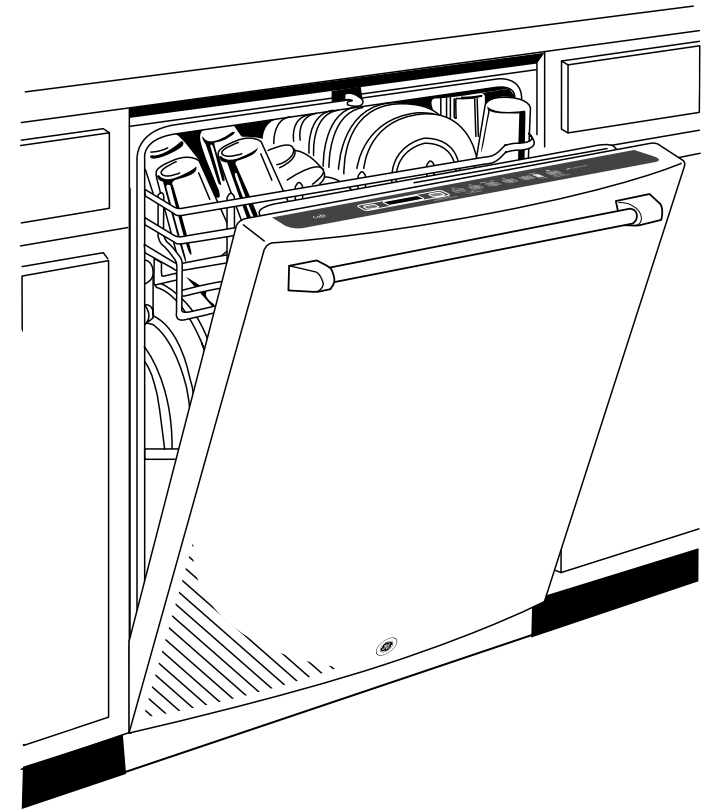

CDT725SSF

GE Cafe™ Series Stainless Steel Interior Dishwasher with Hidden Controls

Dimensions and Installation Information (in inches)

Electrical Rating

Voltage AC.....	120
Hertz.....	60
Total connected load amperage.....	7.1
Calrod® heater watts max.....	415/800

For answers to your Monogram® Cafe™ Series, Profile™ Series or GE® appliance questions, visit our website at geappliances.com or call GE Answer Center® service, 800.626.2000.

CDT725SSF

GE Cafe™ Series Stainless Steel Interior Dishwasher with Hidden Controls

Features and Benefits

- Full stainless steel interior - Enjoy an attractive appearance and long-lasting durability
- GE's most advanced wash system with 102 cleaning jets - Achieve the ultimate clean from an industry-leading number of jets that deliver complete washing coverage to every corner of the dishwasher
- Reversing Quad Blade Wash Arm - Dishes come out impressively clean thanks to this revolutionary lower wash arm, with 25 spray jets reversing direction to hit items from every angle
- Bottle Wash Jets - Hard-to-reach areas inside tall items get completely clean with four dedicated jets integrated into the upper rack that shower water deep inside for the ultimate clean
- Side Jets - Cascading water fills the dishwasher while hydrating soils
- Easy Touch Adjustable Upper Rack with 2 Stem Safe - Quickly adjust the upper rack 2 inches up or down to accommodate tall glassware and 10 ½" plates with plenty of room in the bottom rack for large platters and cookie sheets
- 46 dBA with status light on door - A dishwasher this quiet has a status light to let you know it is running
- Model CDT725SSFSS - Stainless steel