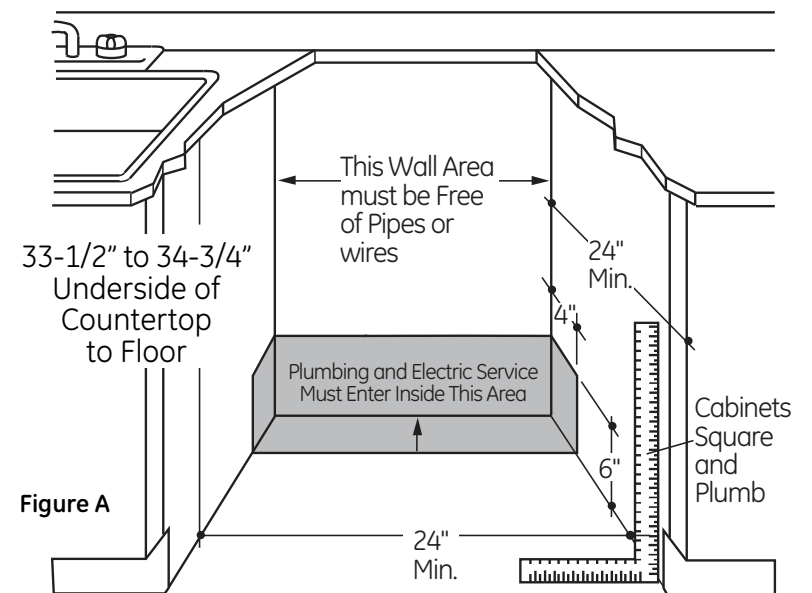

CDT725SSF

GE Cafe™ Series Stainless Steel Interior Dishwasher with Hidden Controls

Dimensions and Installation Information (in inches)

Electrical Rating

Voltage AC.....	120
Hertz.....	60
Total connected load amperage.....	7.1
Calrod® heater watts max.....	415/800

For use on adequately wired 120-volt, 15-amp circuit having 2-wire service with a separate ground wire. This appliance must be grounded for safe operation.

Installation Information: Before installing, consult installation instructions packed with product for current dimensional data.

Features and Benefits

- Full stainless steel interior - Enjoy an attractive appearance and long-lasting durability
- GE's most advanced wash system with 102 cleaning jets - Achieve the ultimate clean from an industry-leading number of jets that deliver complete washing coverage to every corner of the dishwasher
- Reversing Quad Blade Wash Arm - Dishes come out impressively clean thanks to this revolutionary lower wash arm, with 25 spray jets reversing direction to hit items from every angle
- Bottle Wash Jets - Hard-to-reach areas inside tall items get completely clean with four dedicated jets integrated into the upper rack that shower water deep inside for the ultimate clean
- Side Jets - Cascading water fills the dishwasher while hydrating soils
- Easy Touch Adjustable Upper Rack with 2 Stem Safe - Quickly adjust the upper rack 2 inches up or down to accommodate tall glassware and 10 ½" plates with plenty of room in the bottom rack for large platters and cookie sheets
- 46 dBA with status light on door - A dishwasher this quiet has a status light to let you know it is running
- Model CDT725SSFSS - Stainless steel