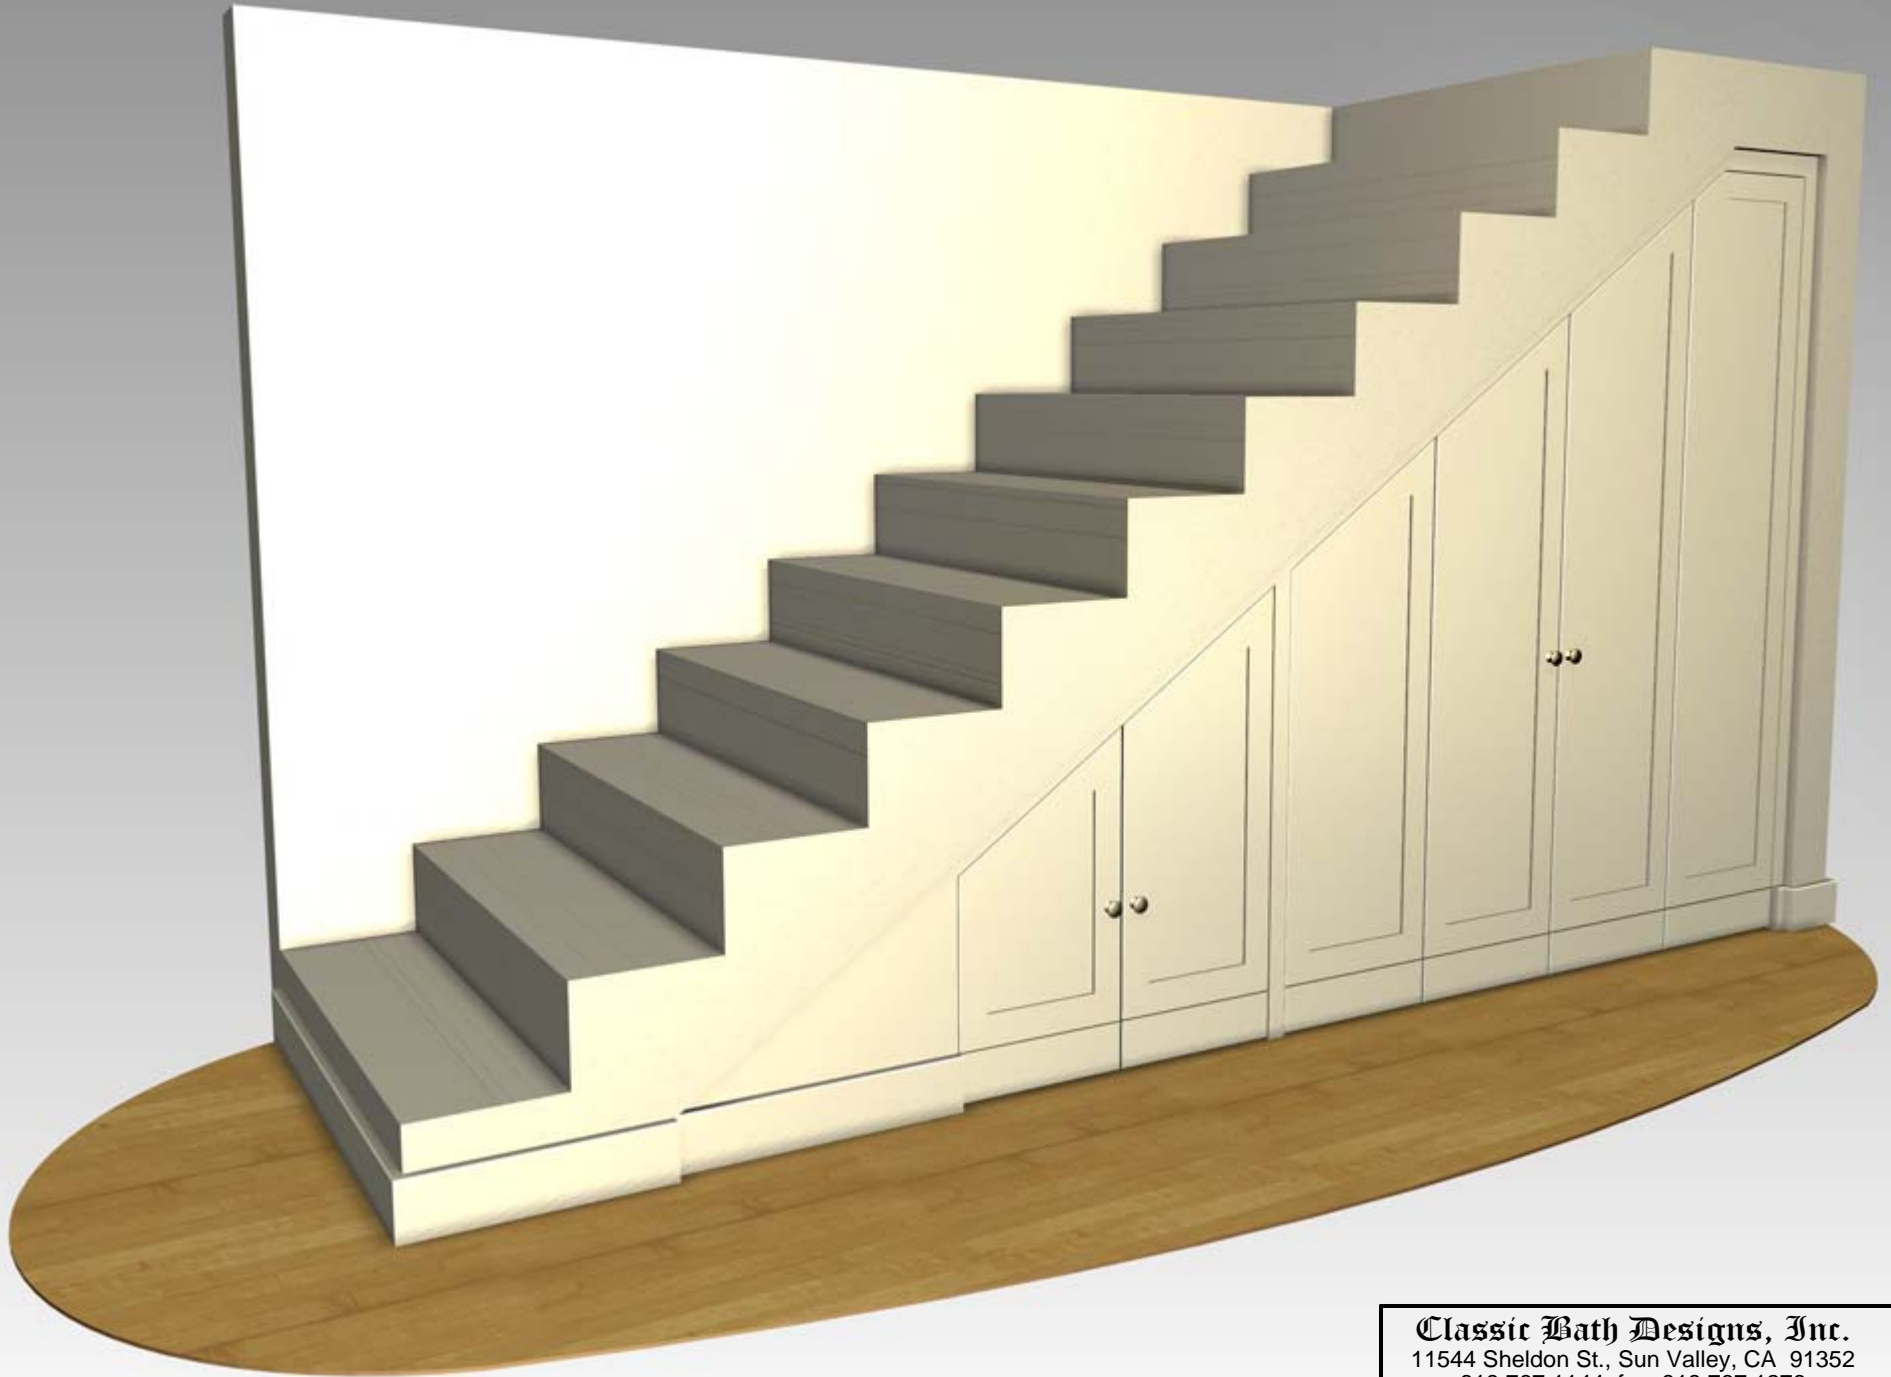

Classic Bath Designs, Inc.
11544 Sheldon St., Sun Valley, CA 91352
818.767.1144 fax: 818.767.1278

Cust: Dutton for Juarez

PO# SngFamDwell

Scale: As Noted

LAUNDRY

Approved _____

Job: Default

Size: A

Dr By: Brian

07/18/2013

Persp