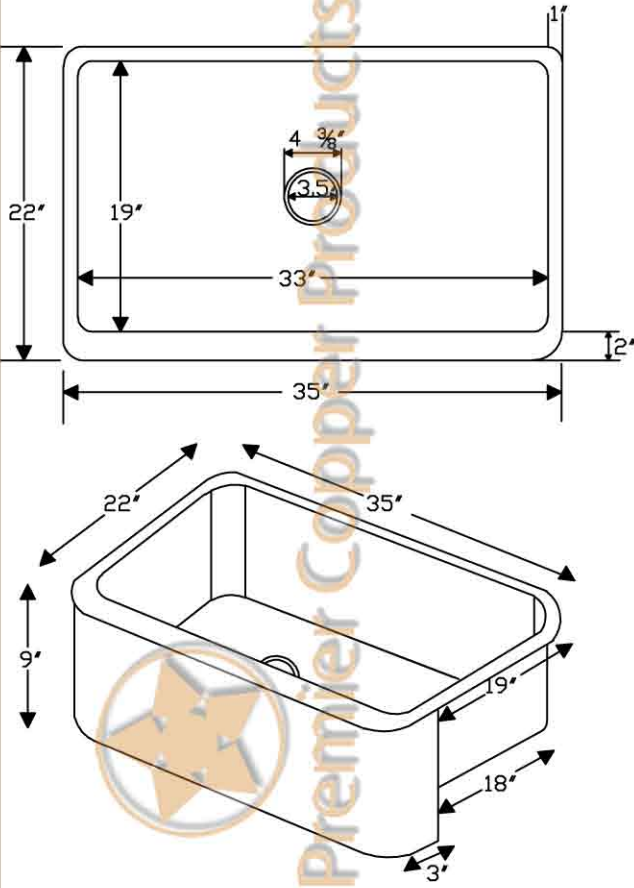

# ITEM # KASDB35229 35" KITCHEN APRON SINGLE BOWL SINK

CODE/STANDARD COMPLIANCE  
\* IAPMO/cUPC LISTED

**OUTER DIMENSIONS: 35"X22"X9"**  
**INNER DIMENSIONS: 33"X19"X9"**  
**DRAIN SIZE: 3.5" STANDARD**  
**MATERIAL GAUGE: 14**

**IMPORTANT:** THIS PRODUCT IS HAND CRAFTED AND SMALL VARIANCES MAY OCCUR. DIMENSIONS MAY VARY UP TO 1/4". DO NOT MAKE ANY INSTALLATION CUTS UNTIL YOU RECEIVE YOUR SINK.