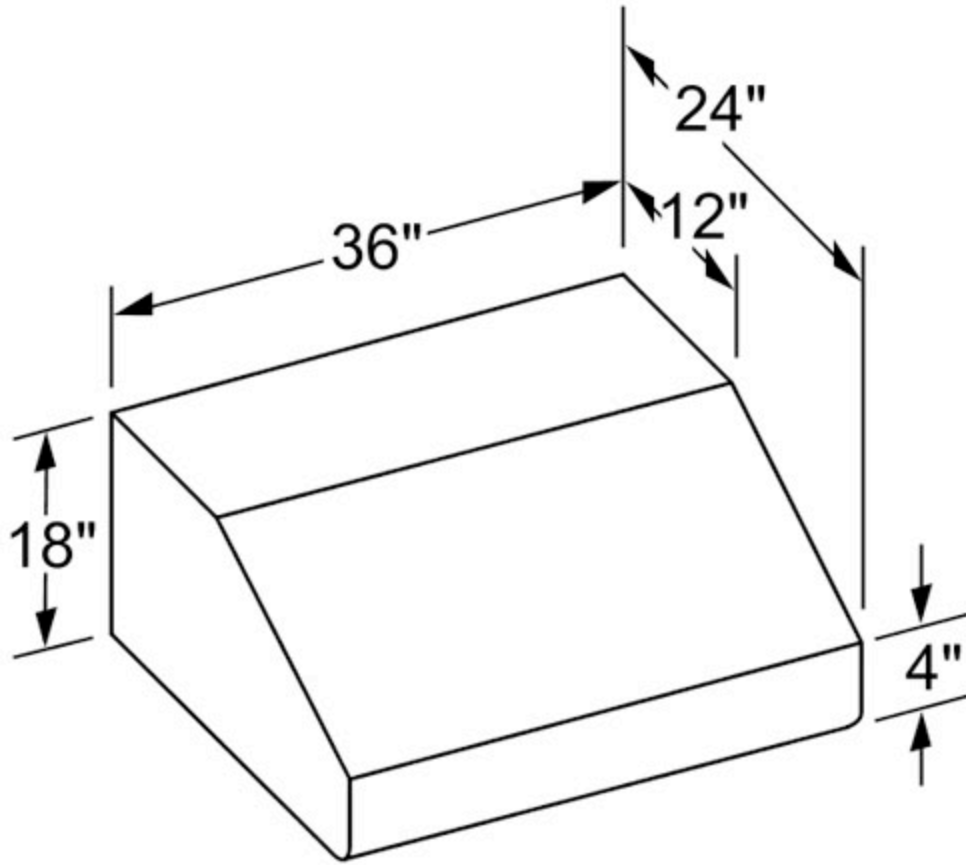

[Click Here to View Features](#)

[Print](#) [Close](#) [Email](#)