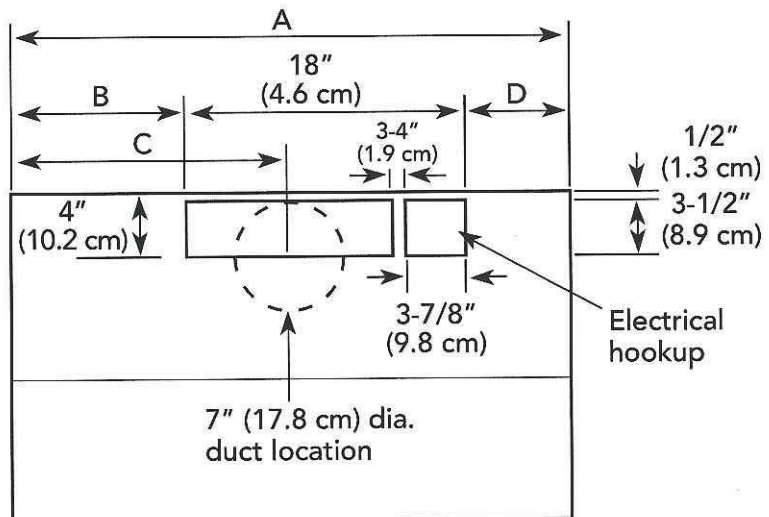

# Interior Ventilator Dimensions

(VWH 10"H. Wall Hoods w/Standard Ventilator)

36"

Top View

A	
30"W.	29-7/8" (75.9 cm)
36"W.	35-7/8" (91.1 cm)

B	
30"W.	8-1/4" (20.9 cm)
36"W.	11-1/4" (28.6 cm)

C	
30"W.	14-15/16" (37.9 cm)
36"W.	17-15/16" (45.6 cm)

D	
30"W.	3-5/8" (9.2 cm)
36"W.	6-5/8" (16.8 cm)

Interior Ventilator Installation