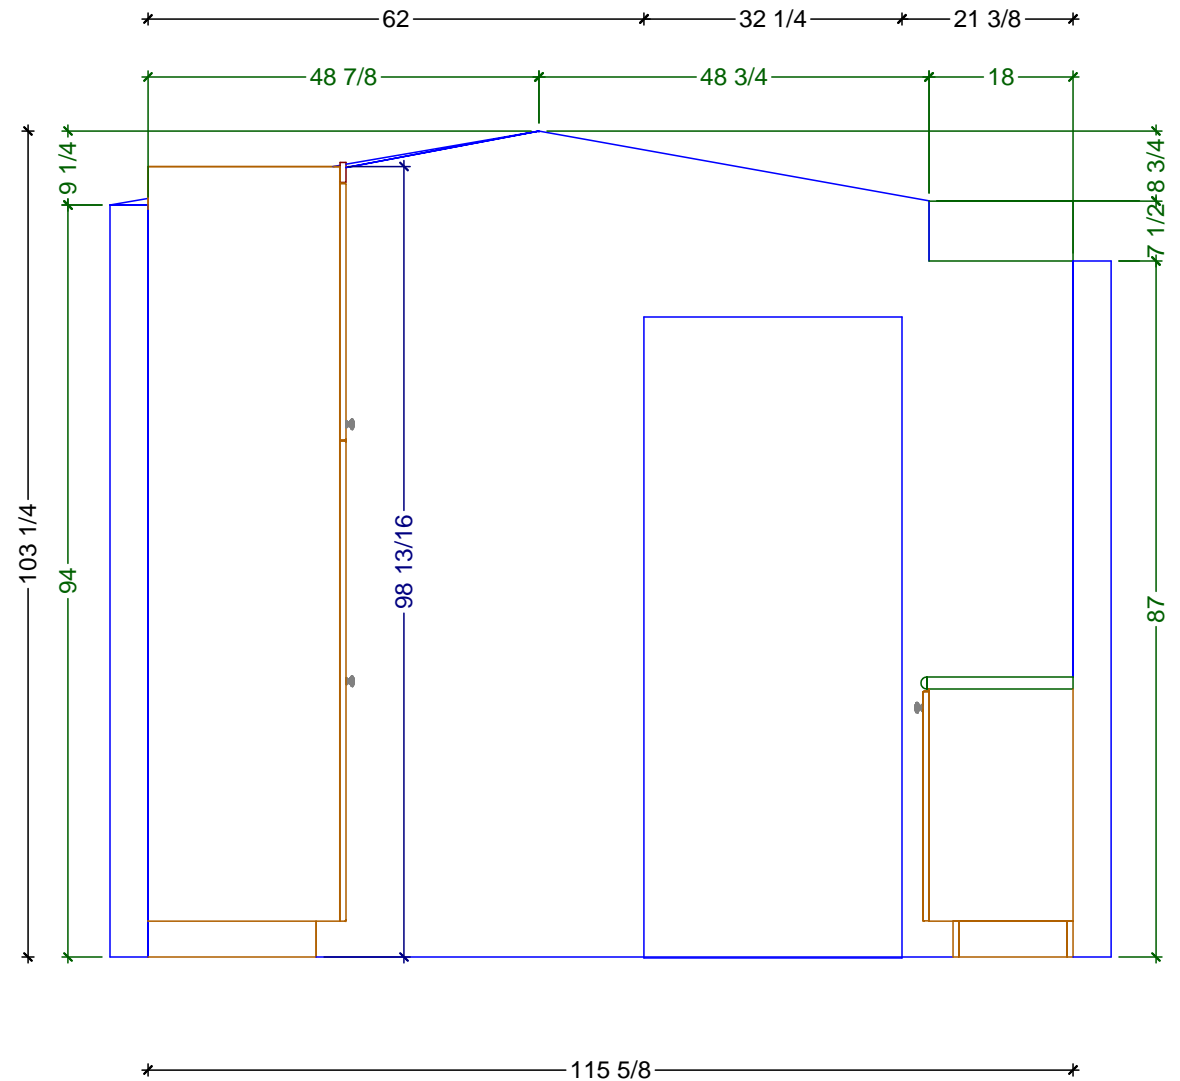

MUDROOM CABINETRY FLOOR PLAN
SCALE: 1/2" = 1' 0"

MUDROOM CROSS_SECTIONAL DETAIL
SCALE: 1/2" = 1' 0"

1 MUDROOM ELEVATION - TALLS
SCALE: 1/2" = 1' 0"

2 MUDROOM ELEVATION - BASES
SCALE: 1/2" = 1' 0"

Classic Bath Designs, Inc.
 11544 Sheldon St., Sun Valley, CA 91352
 818.767.1144 fax: 818.767.1278

Cust: Heydt--Coronet

Approved _____

PO# KITCH-MUD

Job: FL-S_PreFIN/PG:perSample_IntEB:PreFIN

Scale: As Noted

Size: L

MUDROOM

Dr By: Brian