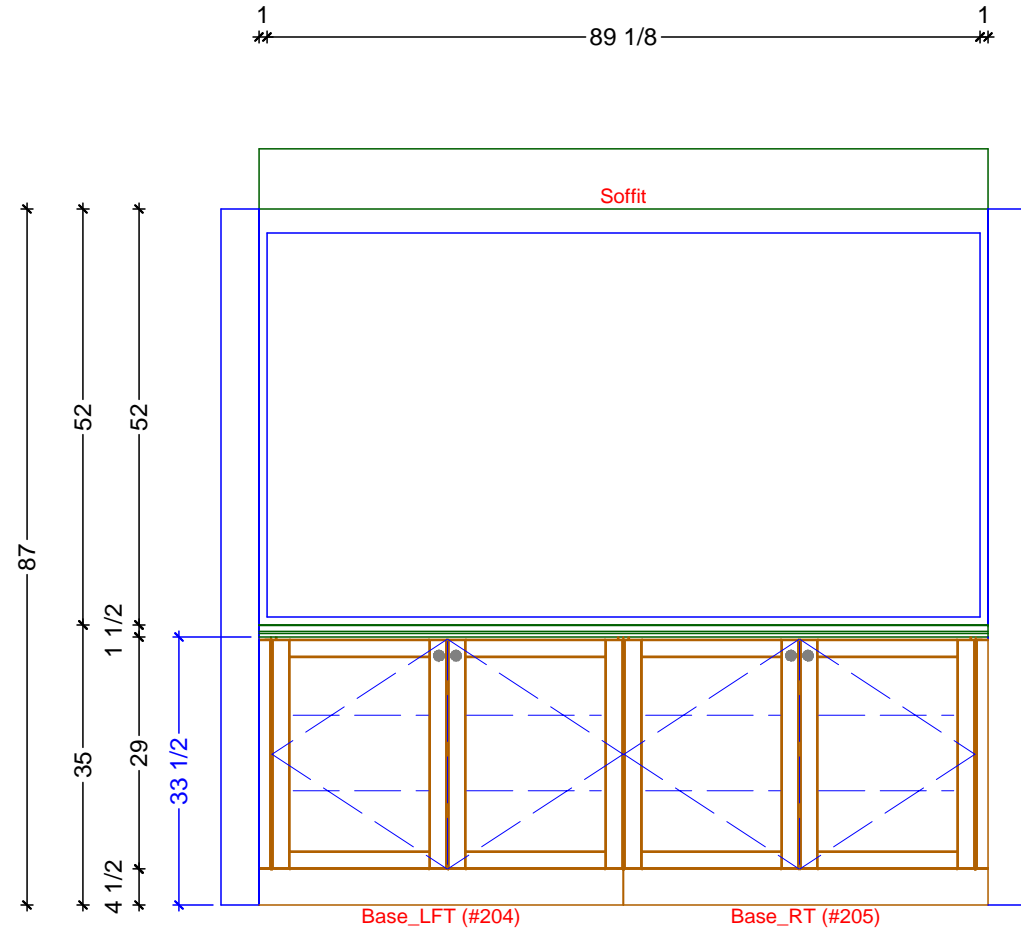

MUDROOM CABINETRY FLOOR PLAN
SCALE: 1/2" = 1' 0"

MUDROOM CROSS_SECTIONAL DETAIL
SCALE: 1/2" = 1' 0"

1 MUDROOM ELEVATION - TALLS
SCALE: 1/2" = 1' 0"

2 MUDROOM ELEVATION - BASES
SCALE: 1/2" = 1' 0"

Classic Bath Designs, Inc.
 11544 Sheldon St., Sun Valley, CA 91352
 818.767.1144 fax: 818.767.1278

Cust: Heydt--Coronet

Approved _____

PO# KITCH-MUD

Job: FL-S_PreFIN/PG:perSample_IntEB:PreFIN

Scale: As Noted

Size: L

MUDROOM

Dr By: Brian