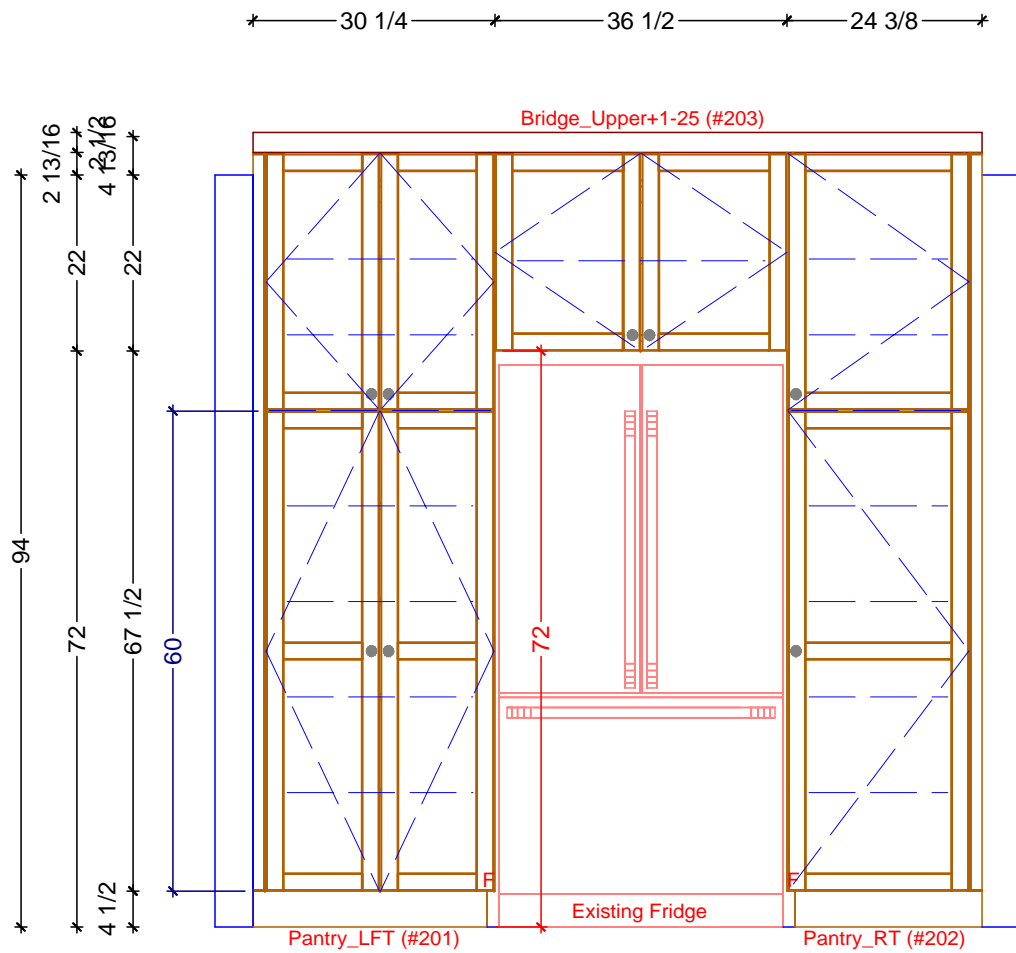

MUDROOM CABINETRY FLOOR PLAN
SCALE: 1/2" = 1' 0"

MUDROOM CROSS_SECTIONAL DETAIL
SCALE: 1/2" = 1' 0"

1 MUDROOM ELEVATION - TALLS
SCALE: 1/2" = 1' 0"

2 MUDROOM ELEVATION - BASES
SCALE: 1/2" = 1' 0"

Classic Bath Designs, Inc.
 11544 Sheldon St., Sun Valley, CA 91352
 818.767.1144 fax: 818.767.1278