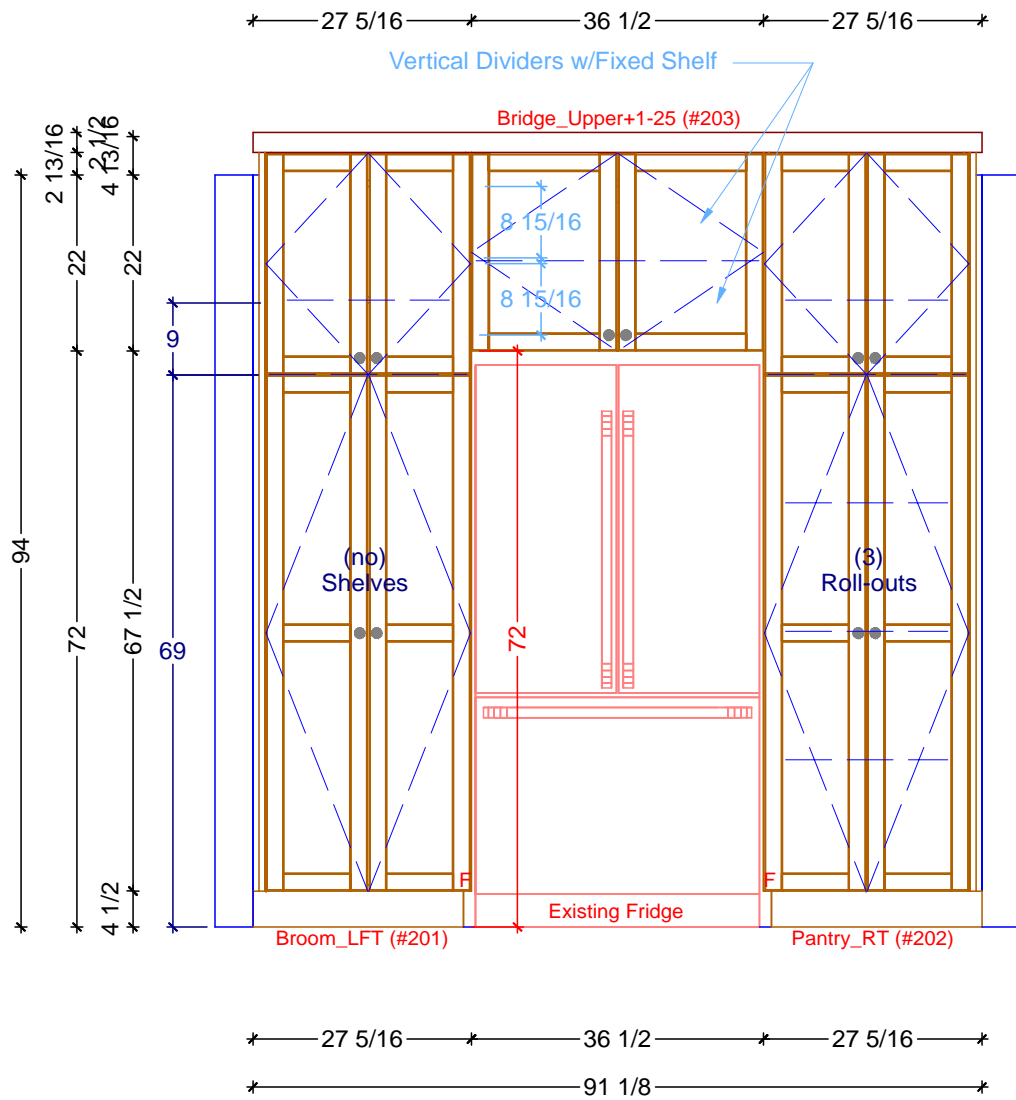

MUDROOM CABINETRY FLOOR PLAN  
SCALE: 1/2" = 1' 0"

MUDROOM CROSS\_SECTIONAL DETAIL  
SCALE: 1/2" = 1' 0"

1 MUDROOM ELEVATION - TALLS  
SCALE: 1/2" = 1' 0"

2 MUDROOM ELEVATION - BASES  
SCALE: 1/2" = 1' 0"

Scale: As Noted

Size: L

MUDROOM

Dr By: Brian

09/24/2020

Rndr