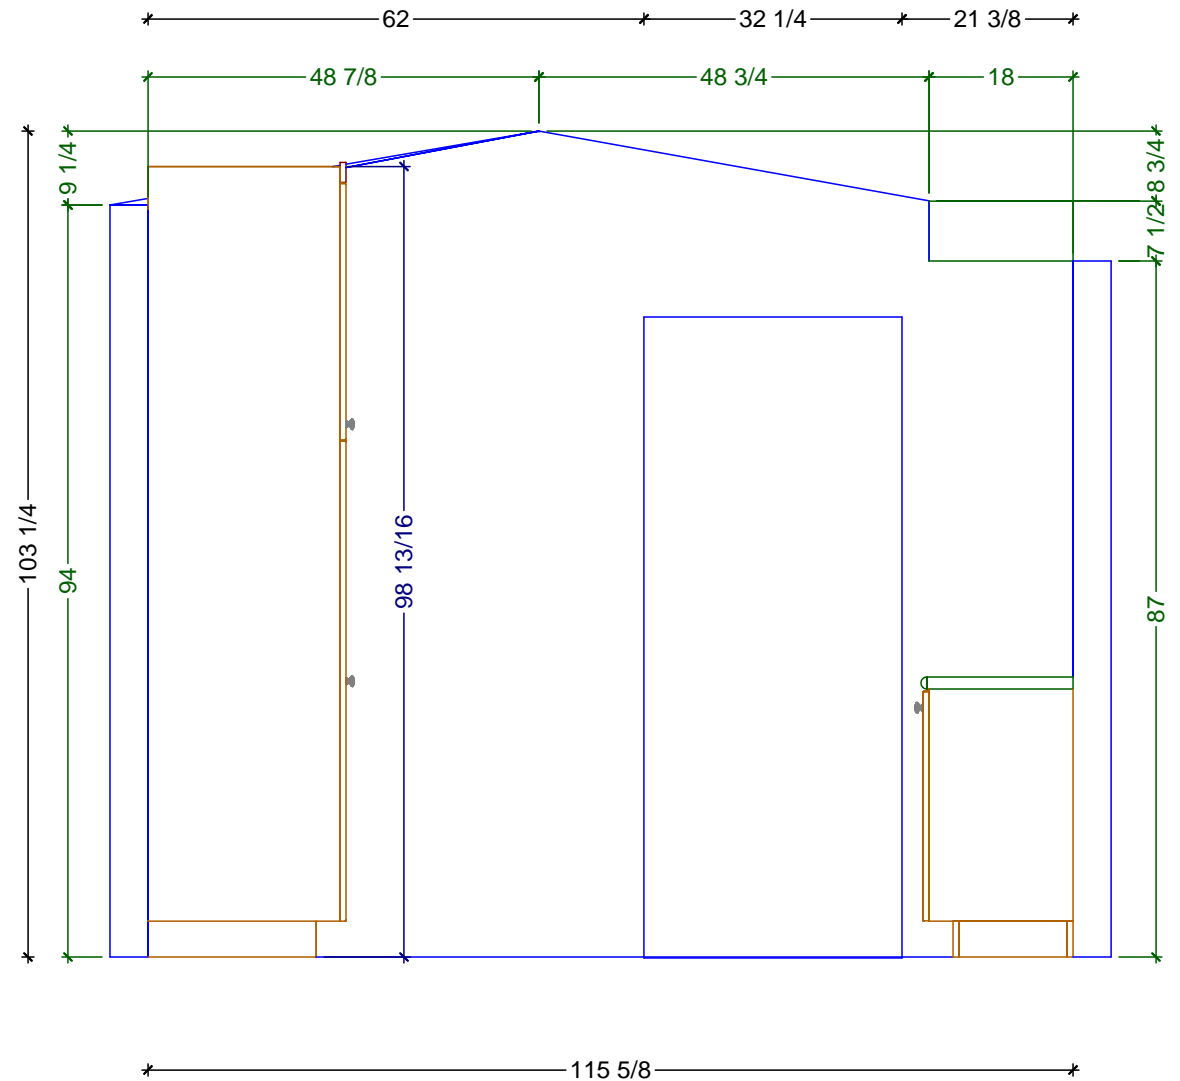

MUDROOM CABINETRY FLOOR PLAN  
SCALE: 1/2" = 1' 0"

MUDROOM CROSS\_SECTIONAL DETAIL  
SCALE: 1/2" = 1' 0"

1 MUDROOM ELEVATION - TALLS  
SCALE: 1/2" = 1' 0"

2 MUDROOM ELEVATION - BASES  
SCALE: 1/2" = 1' 0"

Scale: As Noted

Size: L

MUDROOM

Dr By: Brian

09/24/2020

Rndr