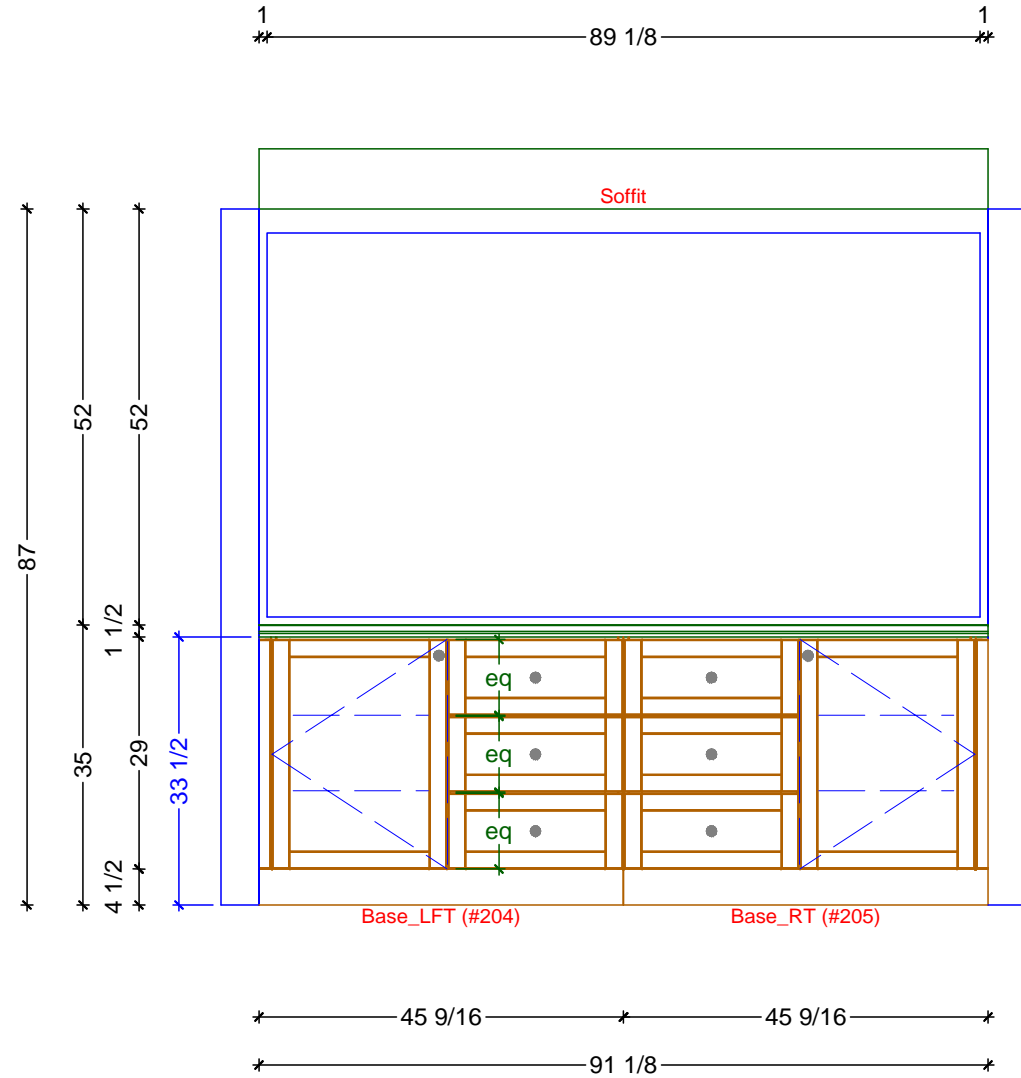

MUDROOM CABINETRY FLOOR PLAN  
SCALE: 1/2" = 1' 0"

MUDROOM CROSS\_SECTIONAL DETAIL  
SCALE: 1/2" = 1' 0"

1 MUDROOM ELEVATION - TALLS  
SCALE: 1/2" = 1' 0"

2 MUDROOM ELEVATION - BASES  
SCALE: 1/2" = 1' 0"

Scale: As Noted

Size: L

MUDROOM

Dr By: Brian

09/24/2020

Rndr