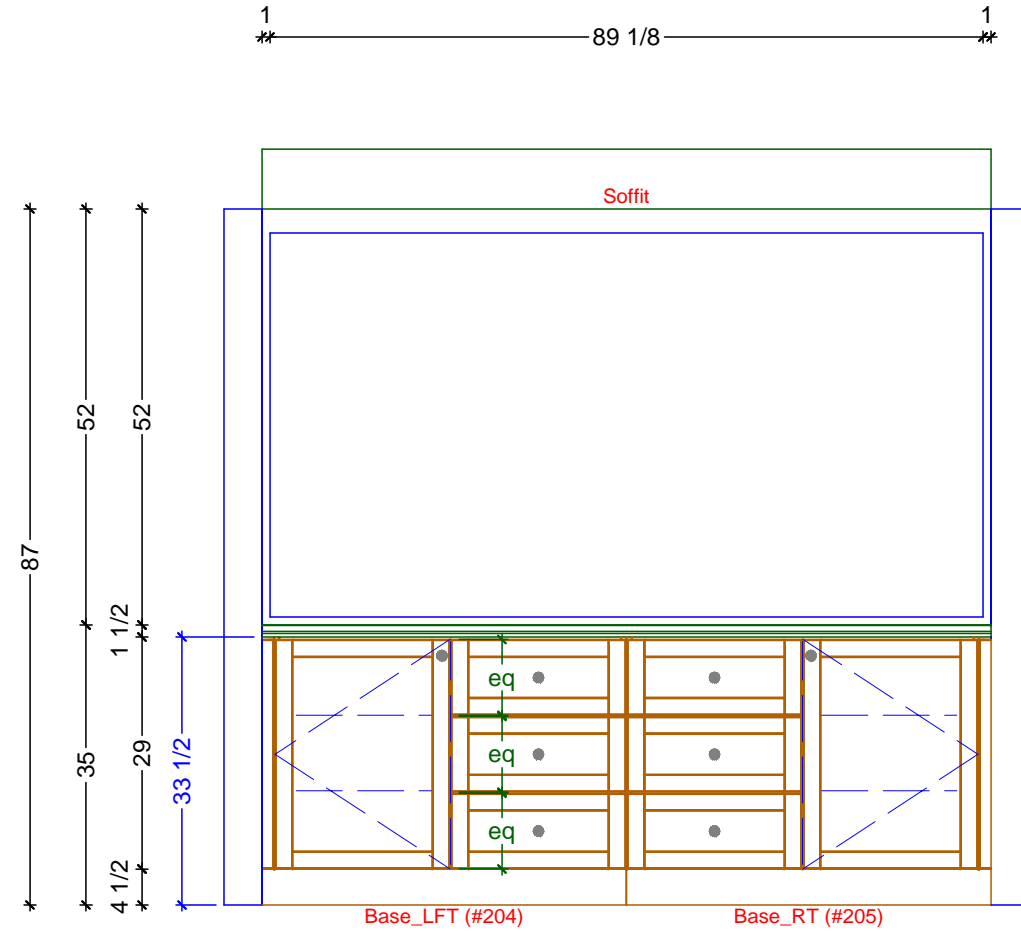

MUDROOM CABINETRY FLOOR PLAN  
SCALE: 1/2" = 1' 0"

MUDROOM CROSS\_SECTIONAL DETAIL  
SCALE: 1/2" = 1' 0"

27 5/16      36 1/2      27 5/16  
 91 1/8

**1** MUDROOM ELEVATION - TALLS  
 SCALE: 1/2" = 1' 0"

45 9/16      45 9/16  
 91 1/8

**2** MUDROOM ELEVATION - BASES  
 SCALE: 1/2" = 1' 0"

**Classic Bath Designs, Inc.**  
 11544 Sheldon St., Sun Valley, CA 91352  
 818.767.1144 fax: 818.767.1278

Cust: Heydt--Coronet

Approved \_\_\_\_\_

PO# KITCH-MUD

Job: FL-S\_PreFIN/PG:perSample\_IntEB:PreFIN

Scale: As Noted

Size: L

MUDROOM

Dr By: Brian

10/08/2020

Rndr