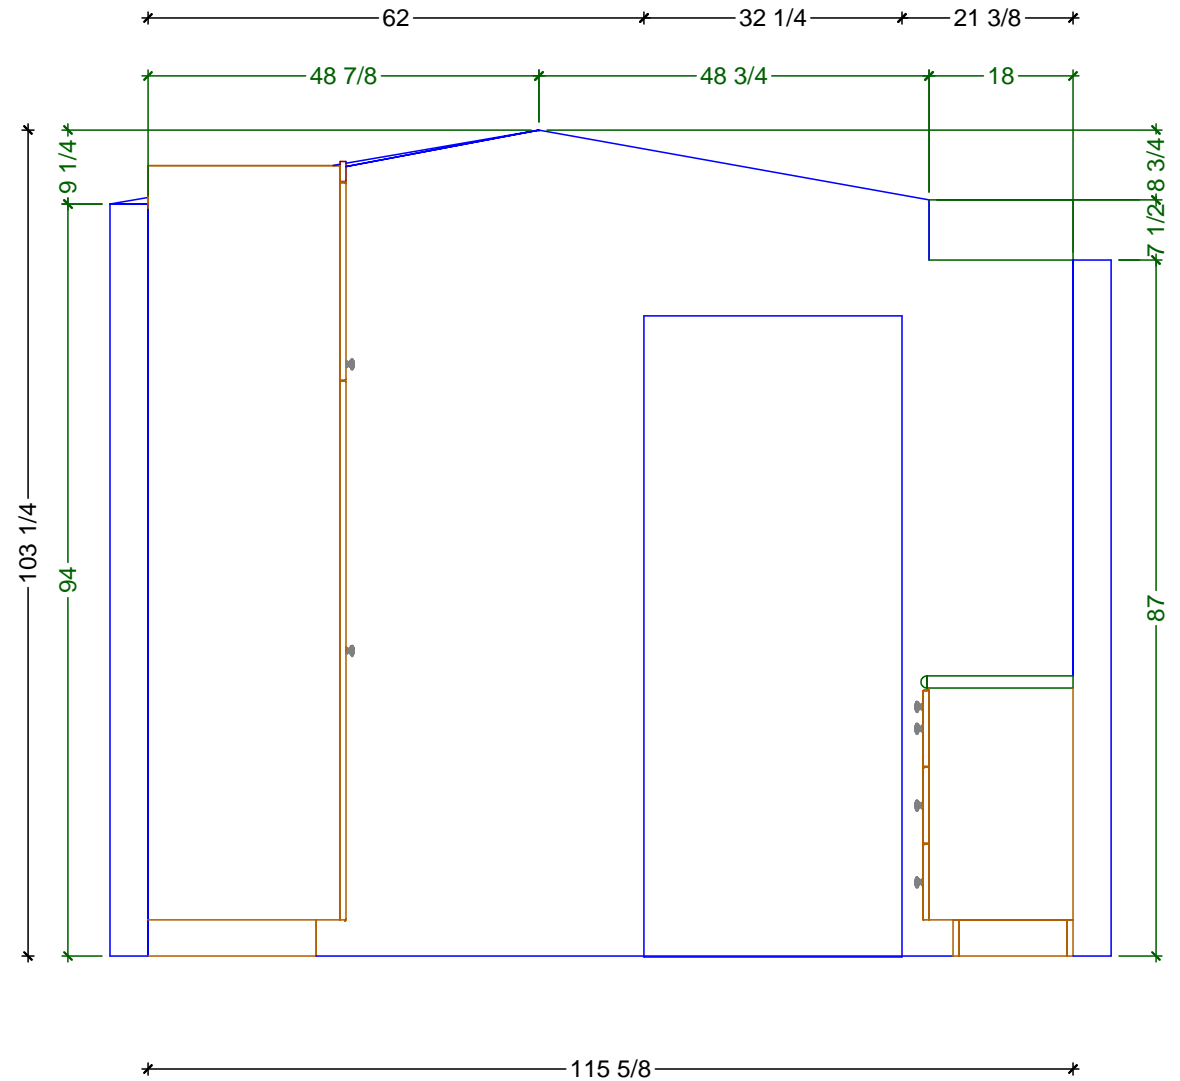

MUDROOM CABINETRY FLOOR PLAN  
SCALE: 1/2" = 1' 0"

MUDROOM CROSS\_SECTIONAL DETAIL  
SCALE: 1/2" = 1' 0"

27 5/16      36 1/2      27 5/16  
 91 1/8

**1** MUDROOM ELEVATION - TALLS  
 SCALE: 1/2" = 1' 0"

45 9/16      45 9/16  
 91 1/8

**2** MUDROOM ELEVATION - BASES  
 SCALE: 1/2" = 1' 0"

**Classic Bath Designs, Inc.**  
 11544 Sheldon St., Sun Valley, CA 91352  
 818.767.1144 fax: 818.767.1278

Cust: Heydt--Coronet

Approved \_\_\_\_\_

PO# KITCH-MUD

Job: FL-S\_PreFIN/PG:perSample\_IntEB:PreFIN

Scale: As Noted

Size: L

MUDROOM

Dr By: Brian

10/08/2020

Rndr