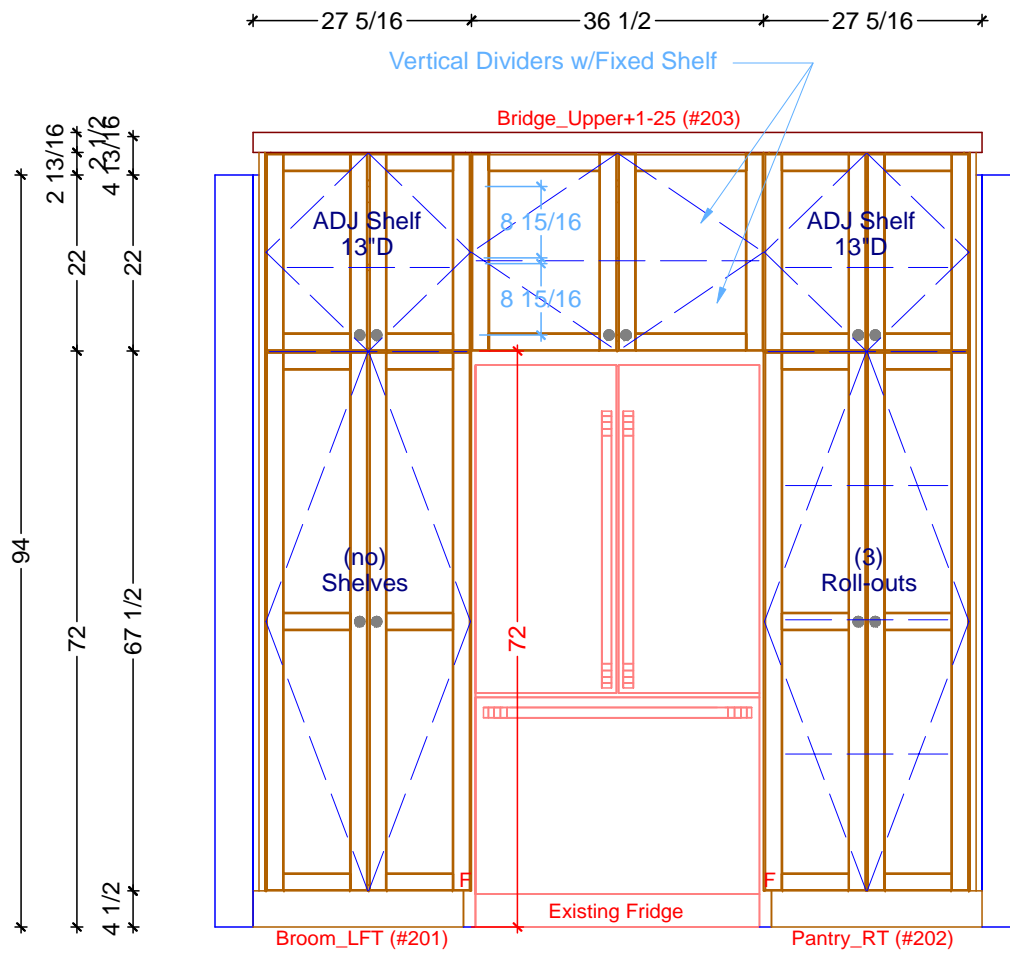

MUDROOM CABINETRY FLOOR PLAN  
SCALE: 1/2" = 1' 0"

MUDROOM CROSS\_SECTIONAL DETAIL  
SCALE: 1/2" = 1' 0"

27 5/16      36 1/2      27 5/16  
 91 1/8

**1** MUDROOM ELEVATION - TALLS  
 SCALE: 1/2" = 1' 0"

45 9/16      45 9/16  
 91 1/8

**2** MUDROOM ELEVATION - BASES  
 SCALE: 1/2" = 1' 0"

**Classic Bath Designs, Inc.**  
 11544 Sheldon St., Sun Valley, CA 91352  
 818.767.1144 fax: 818.767.1278

Cust: Heydt--Coronet

Approved \_\_\_\_\_