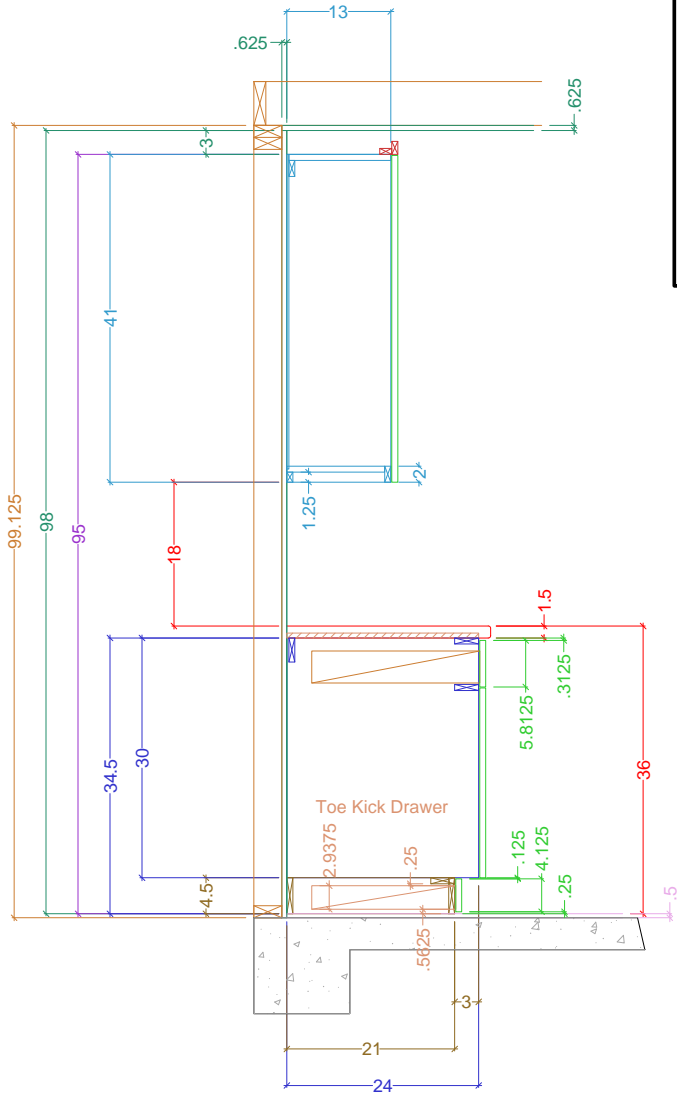

KITCHEN
1/2" T Flooring

PLAN View - ALL Cabinetry

Name: HFB for Olanca

Scale: 1/2" = 1' 0"

Size: 'A' 8.5" x 11"

Project: KITCHEN Cabinetry

PREV:

Dr. by: Brian

Date: 11.05.2019

PLAN View - BASE and TALL Cabinetry

Name: HFB for Olanca

Scale: 1/2" = 1' 0"

Size: 'A' 8.5" x 11"

Project: KITCHEN Cabinetry

PREV:

Dr. by: Brian

Date: 11.05.2019

KITCHEN
1/2\"T Flooring

PLAN View - UPPER Cabinetry

Name: HFB for Olanca

Scale: 1/2" = 1' 0"

Size: 'A' 8.5" x 11"

Project: KITCHEN Cabinetry

REV:

Cross-Sectional Detail of Cabinetry Construction

Name: HFB for Olanca

Scale: 1/2" = 1' 0"

Size: 'A' 8.5" x 11"

Dr. by: Brian

Project: KITCHEN Cabinetry

PREV: 10/30

Date: 11.05.2019