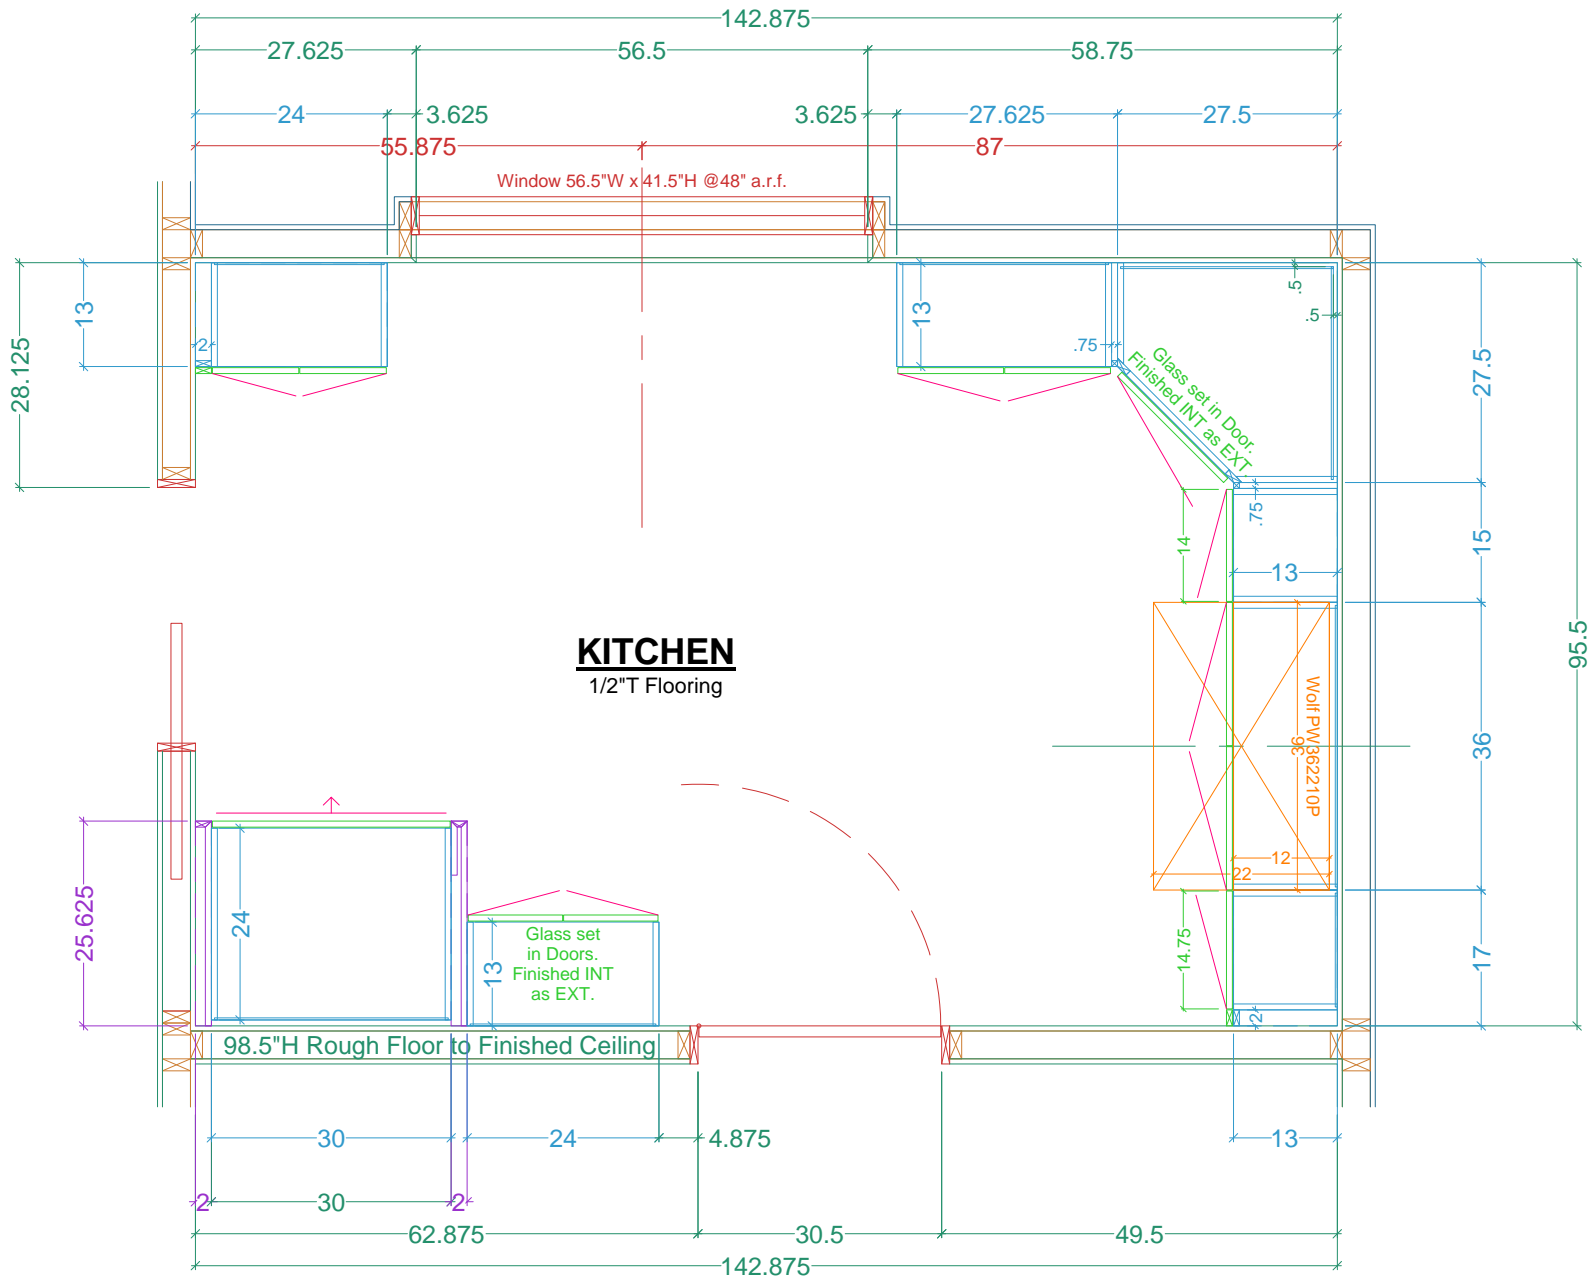

KITCHEN
1/2" T Flooring

PLAN View - ALL Cabinetry

Name: HFB for Olanca

Scale: 1/2" = 1' 0"

Size: 'A' 8.5" x 11"

Project: KITCHEN Cabinetry

PREV:

Dr. by: Brian

Date: 11.05.2019

PLAN View - BASE and TALL Cabinetry

Name: HFB for Olanca

Scale: 1/2" = 1' 0"

Size: 'A' 8.5" x 11"

Project: KITCHEN Cabinetry

PREV:

Dr. by: Brian

Date: 11.05.2019

KITCHEN
1/2\"T Flooring

PLAN View - UPPER Cabinetry

Name: HFB for Olanca

Scale: 1/2" = 1' 0"

Size: 'A' 8.5" x 11"

Project: KITCHEN Cabinetry

REV:

Cross-Sectional Detail of Cabinetry Construction

Name: HFB for Olanca

Scale: 1/2" = 1' 0"

Size: 'A' 8.5" x 11"

Dr. by: Brian

Project: KITCHEN Cabinetry

PREV: 10/30

Date: 11.05.2019