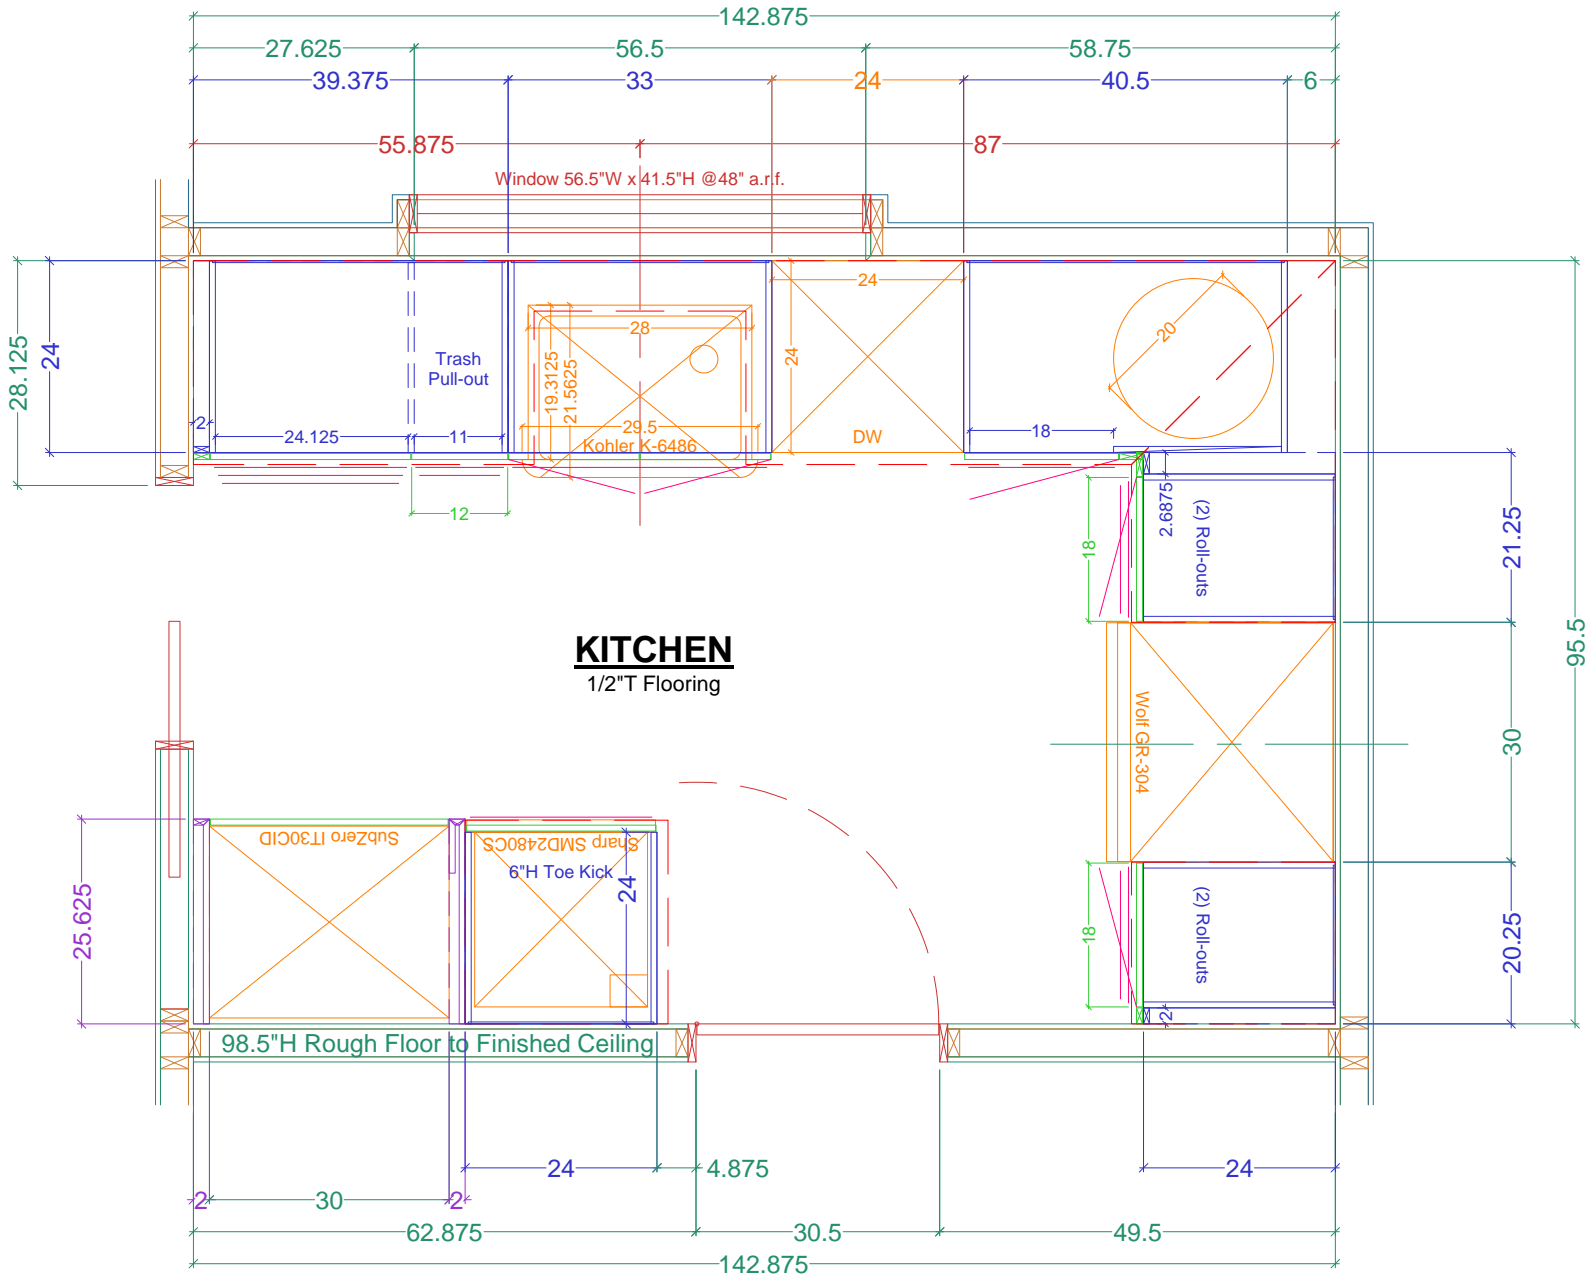

KITCHEN
1/2" T Flooring

PLAN View - ALL Cabinetry

Name: HFB for Olanca

Scale: 1/2" = 1' 0"

Size: 'A' 8.5" x 11"

Project: KITCHEN Cabinetry

PREV:

Dr. by: Brian

Date: 11.05.2019

PLAN View - BASE and TALL Cabinetry

Name: HFB for Olanca

Scale: 1/2" = 1' 0"

Size: 'A' 8.5" x 11"

Project: KITCHEN Cabinetry

PREV:

Dr. by: Brian

Date: 11.05.2019

KITCHEN
1/2\"T Flooring

PLAN View - UPPER Cabinetry

Name: HFB for Olanca

Scale: 1/2" = 1' 0"

Size: 'A' 8.5" x 11"

Project: KITCHEN Cabinetry

REV:

Cross-Sectional Detail of Cabinetry Construction

Name: HFB for Olanca

Scale: 1/2" = 1' 0"

Size: 'A' 8.5" x 11"

Dr. by: Brian

Project: KITCHEN Cabinetry

PREV: 10/30

Date: 11.05.2019