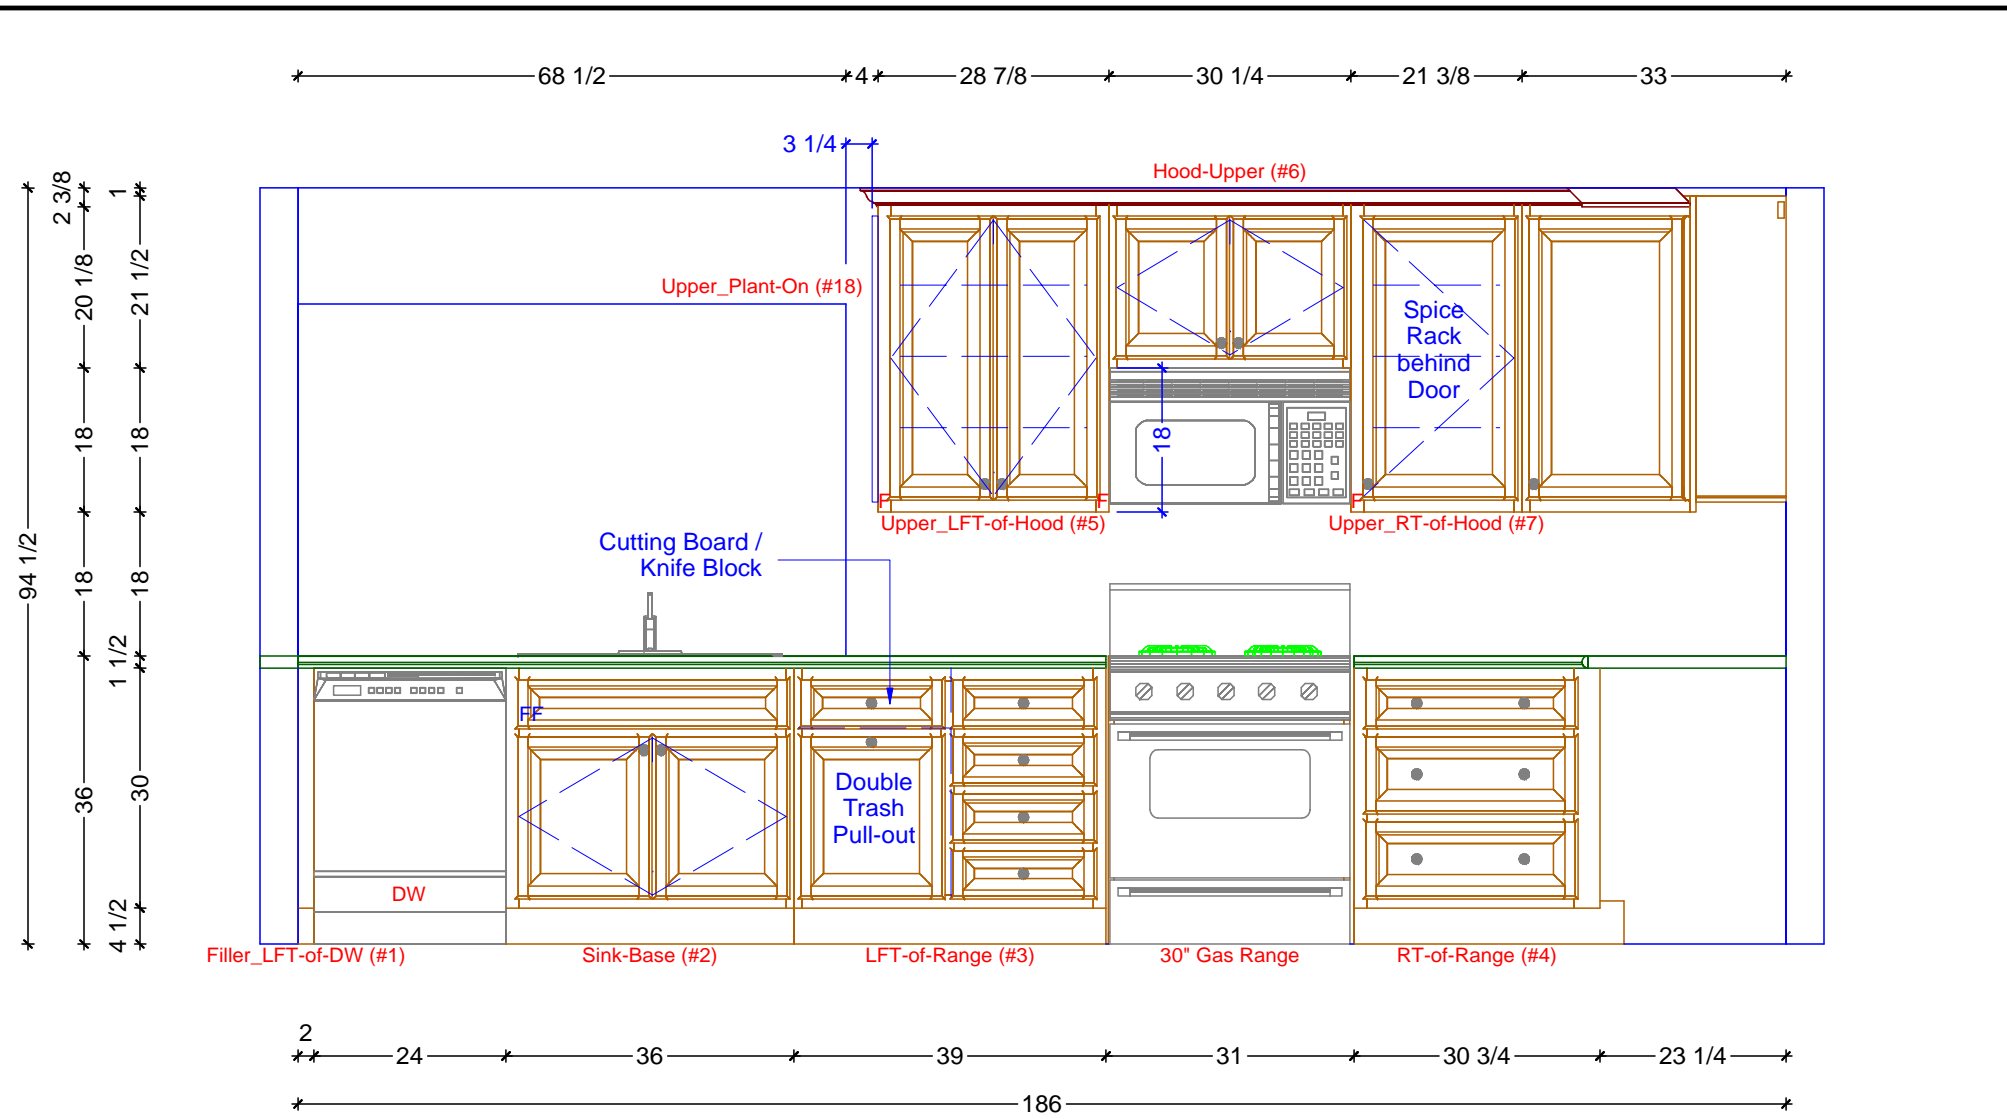

186
 68 1/2 *4* 28 7/8 * 30 1/4 * 21 3/8 * 33
 2
 24 * 36 * 39 * 31 * 30 3/4 * 23 1/4 *

24
 33
 21
 30
 30
 37
 37
 30
 30
 30
 30
 115 1/8
 55 1/8
 236 1/8

 **KITCHEN FLOOR PLAN**
 SCALE: 3/8" = 1' 0"

Classic Bath Designs, Inc.
 11544 Sheldon St., Sun Valley, CA 91352
 818.767.1144 fax: 818.767.1278

Cust: Macomber for Bigelow	PO# KITCHEN	Scale: As Noted	K.0
Approved _____	Job: FF-I_PreFIN/Oak:#20_IntEB:PreFIN	Size: A	
		Dr By: Brian	01/06/2016

1 KITCHEN ELEVATION - SINK/RANGE RUN
 SCALE: 1/2" = 1' 0"