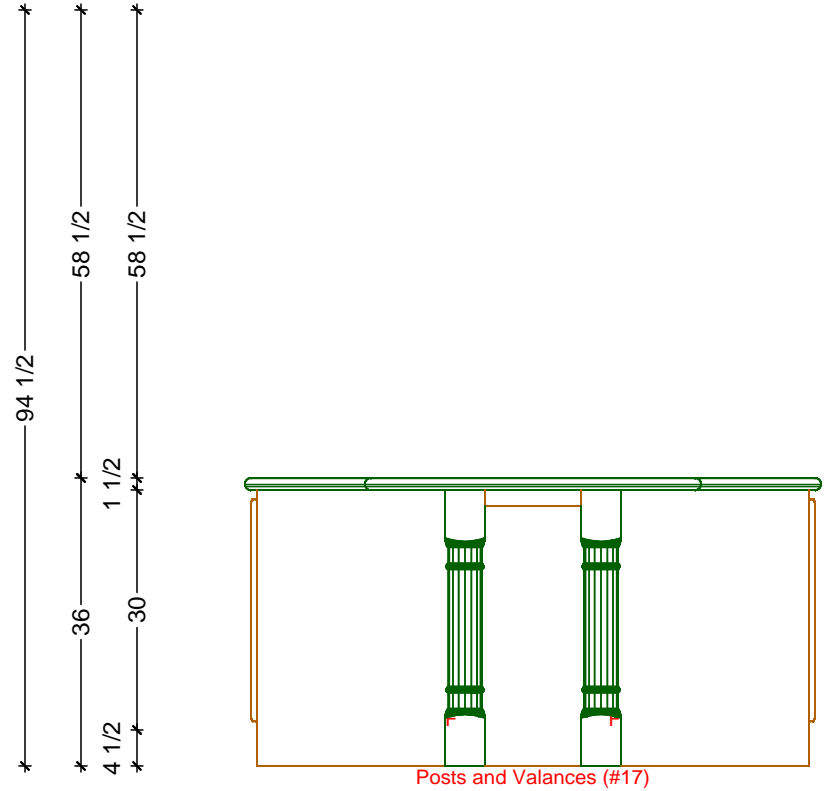

1 KITCHEN ELEVATION - FRIDGE RUN
 SCALE: 3/8" = 1' 0"

Classic Bath Designs, Inc.
 11544 Sheldon St., Sun Valley, CA 91352
 818.767.1144 fax: 818.767.1278

Cust: Macomber for Bigelow		PO# KITCHEN	Scale: As Noted		K.2
Approved _____	Job: FF-I_PreFIN/Oak:#20_IntEB:PreFIN	Size: A	Dr By: Brian	01/06/2016	

1 KITCHEN ELEVATION - ISLE FRONT
SCALE: 1/2" = 1' 0"

2 KITCHEN ELEVATION - ISLE BACK
SCALE: 1/2" = 1' 0"

Classic Bath Designs, Inc.
11544 Sheldon St., Sun Valley, CA 91352
818.767.1144 fax: 818.767.1278