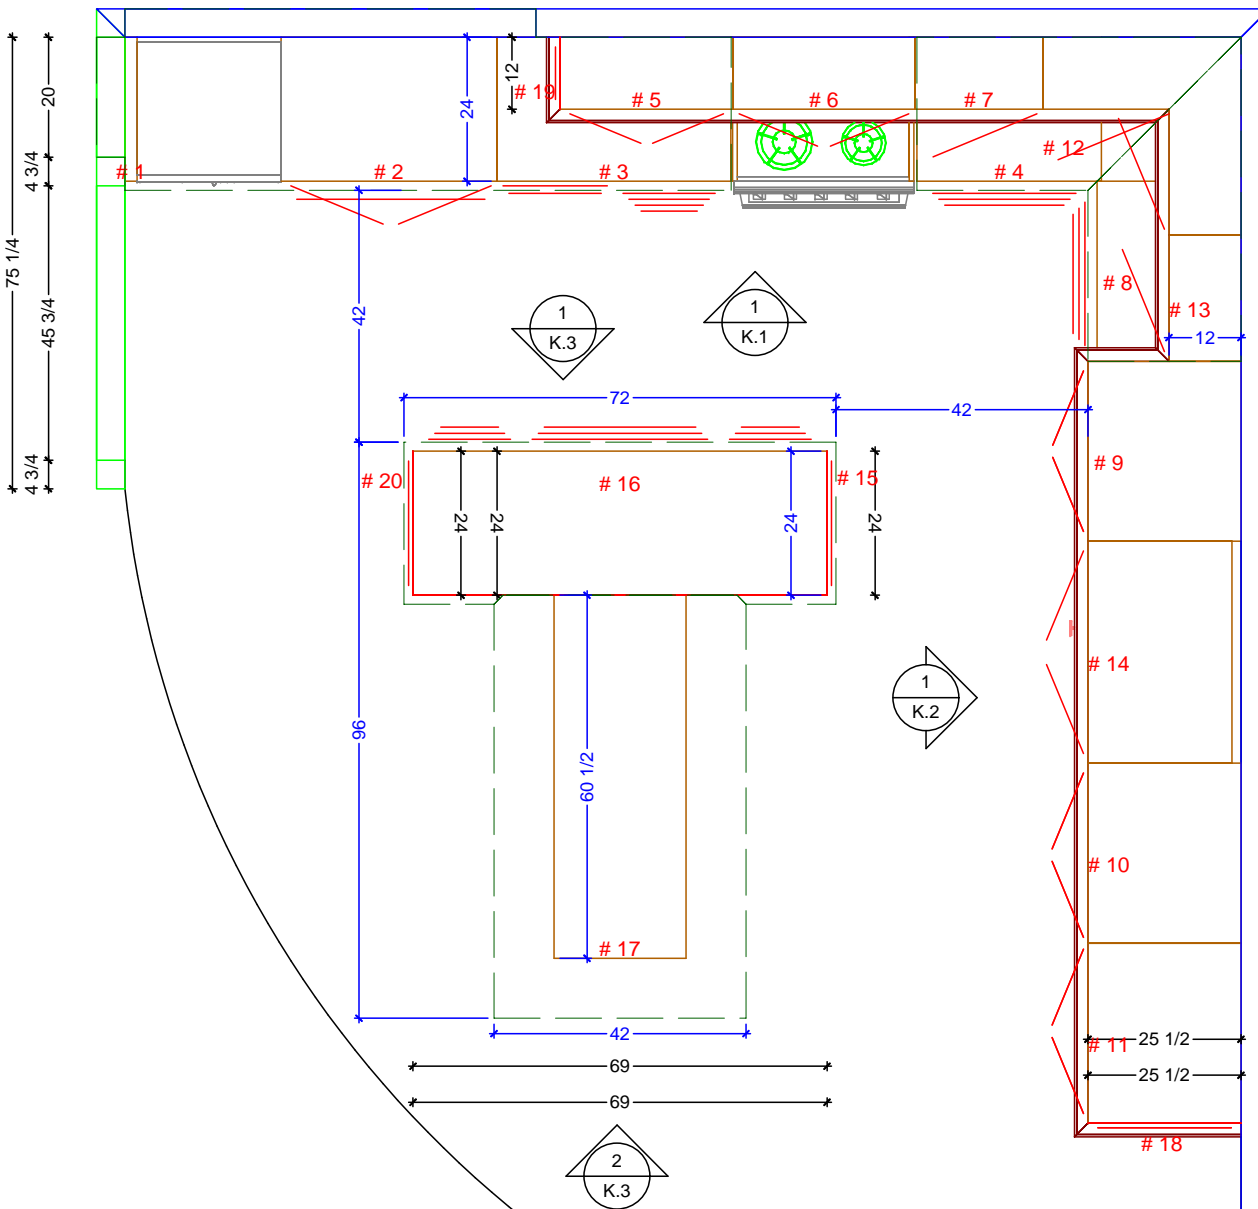

186
 68 1/2 *4* 28 7/8 * 30 1/4 * 21 3/8 * 33
 2
 24 * 36 * 39 * 31 * 30 3/4 * 23 1/4 *

24
 33
 21
 30
 30
 37
 37
 30
 30
 30
 30
 115 1/8
 55 1/8
 236 1/8

 **KITCHEN FLOOR PLAN**
 SCALE: 3/8" = 1' 0"

Classic Bath Designs, Inc.
 11544 Sheldon St., Sun Valley, CA 91352
 818.767.1144 fax: 818.767.1278

Cust: Macomber for Bigelow	PO# KITCHEN	Scale: As Noted	K.0
Approved _____	Job: FF-I_PreFIN/Oak:#20_IntEB:PreFIN	Size: A	
		Dr By: Brian	01/06/2016

1 KITCHEN ELEVATION - SINK/RANGE RUN
 SCALE: 1/2" = 1' 0"