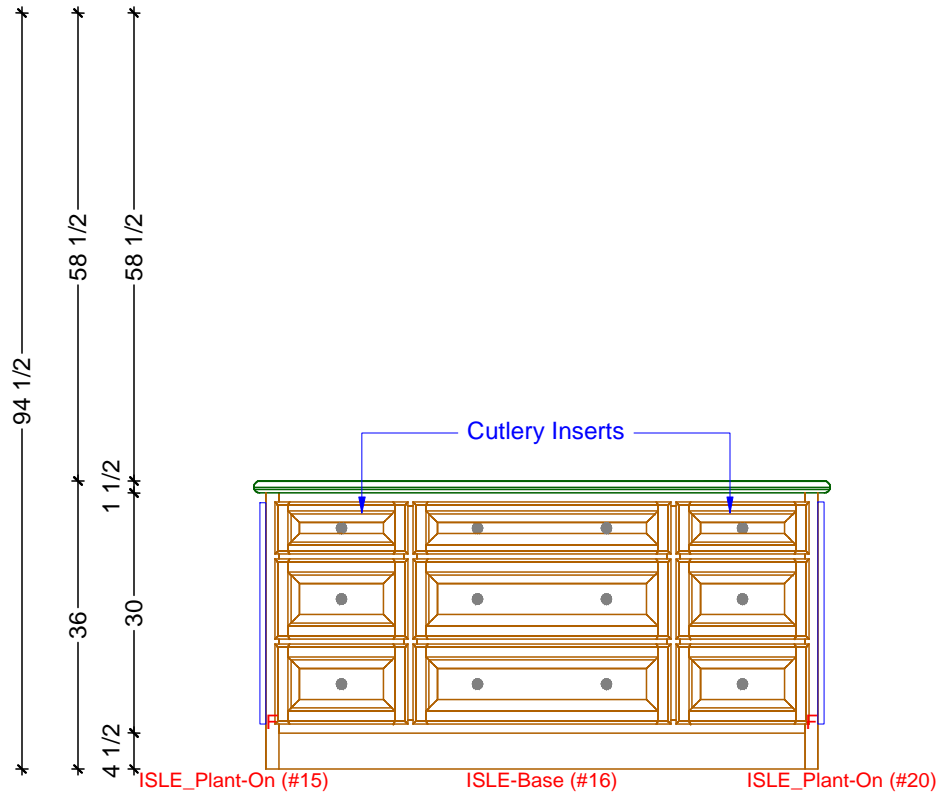

Cust: Macomber for Bigelow	PO# KITCHEN	Scale: As Noted	K.0
Approved _____	Job: FF-I_PreFIN/Oak:#20_IntEB:PreFIN	Size: A	
		Dr By: Brian	01/06/2016

1 KITCHEN ELEVATION - SINK/RANGE RUN
 SCALE: 1/2" = 1' 0"

Classic Bath Designs, Inc.
 11544 Sheldon St., Sun Valley, CA 91352
 818.767.1144 fax: 818.767.1278

Cust: Macomber for Bigelow		PO# KITCHEN	Scale: As Noted		K.1
Approved _____	Job: FF-I_PreFIN/Oak:#20_IntEB:PreFIN	Size: A	Dr By: Brian	01/06/2016	

1 KITCHEN ELEVATION - FRIDGE RUN
 SCALE: 3/8" = 1' 0"

Classic Bath Designs, Inc.
 11544 Sheldon St., Sun Valley, CA 91352
 818.767.1144 fax: 818.767.1278

Cust: Macomber for Bigelow		PO# KITCHEN	Scale: As Noted		K.2
Approved _____	Job: FF-I_PreFIN/Oak:#20_IntEB:PreFIN	Size: A	Dr By: Brian	01/06/2016	

1 KITCHEN ELEVATION - ISLE FRONT
SCALE: 1/2" = 1' 0"

2 KITCHEN ELEVATION - ISLE BACK
SCALE: 1/2" = 1' 0"

Classic Bath Designs, Inc.
11544 Sheldon St., Sun Valley, CA 91352
818.767.1144 fax: 818.767.1278