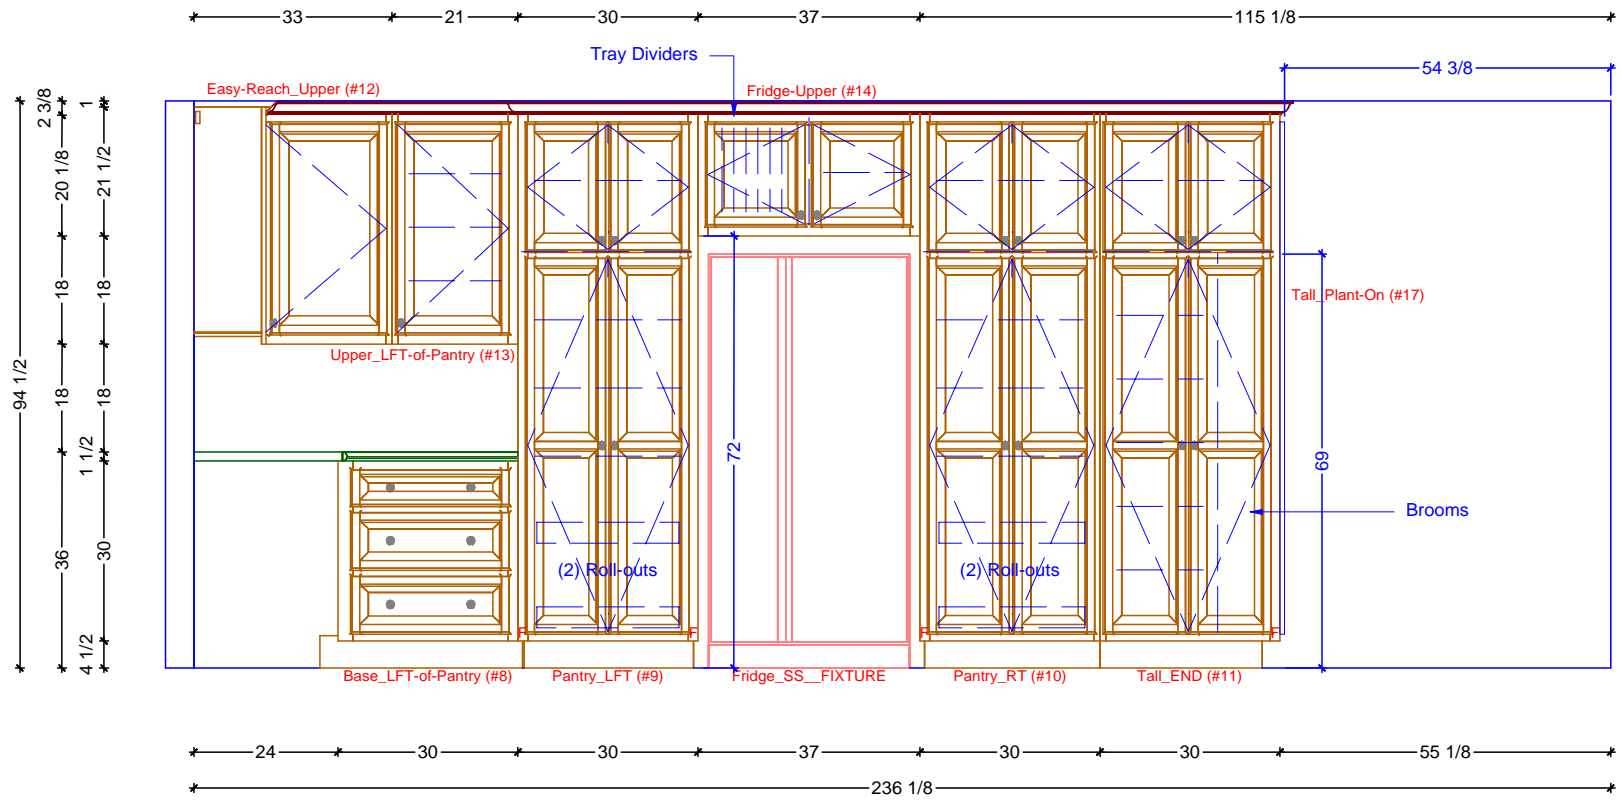

1 KITCHEN ELEVATION - FRIDGE RUN
SCALE: 3/8" = 1' 0"

Classic Bath Designs, Inc.
11544 Sheldon St., Sun Valley, CA 91352
818.767.1144 fax: 818.767.1278

Cust: Macomber for Bigelow		PO# KITCHEN	Scale: As Noted		K.2
Approved _____	Job: FF-I_PreFIN/Oak:#20_IntEB:PreFIN	Size: A	Dr By: Brian	01/06/2016