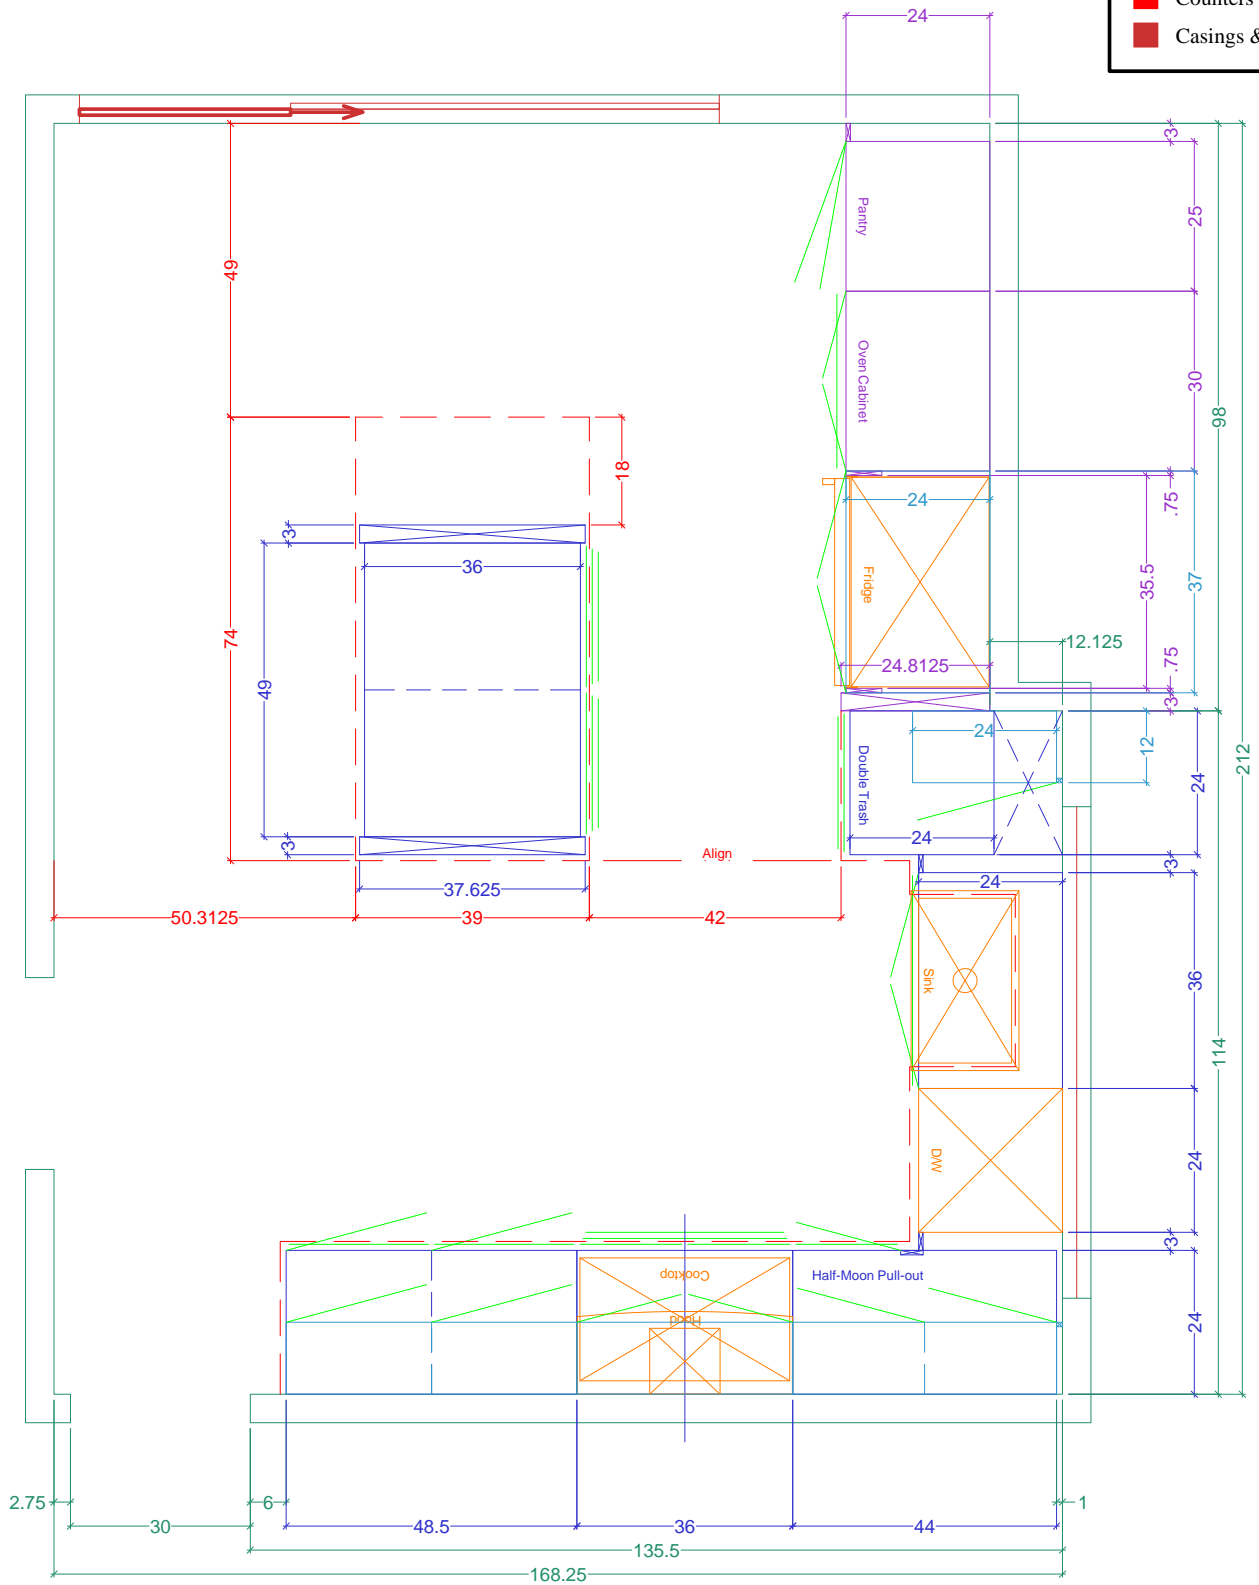

### Legend

- Wall Veneer
- Base Cabinetry
- Upper Cabinetry
- Full-height Cabinetry
- Doors/DWR Fronts
- Counters
- Casings & Mouldings

Name: Marina -- O'Connor	Project: KITCHEN Cabinetry	Size: 'A' 8.5" x 11"
<b>PLAN View -- Cabinetry</b>	Scale: 3/8" = 1' 0"	Dr. by: Brian
	REV:	Date: 04.19.2013

### Legend

- Wall Veneer
- Base Cabinetry
- Upper Cabinetry
- Full-height Cabinetry
- Doors/DWR Fronts
- Counters
- Casings & Mouldings

Name: Marina -- O'Connor	Project: KITCHEN Cabinetry	Size: 'A' 8.5" x 11"
<b>PLAN View -- The Walls</b>	Scale: 3/8" = 1' 0"	Dr. by: Brian
	REV:	Date: 04.19.2013