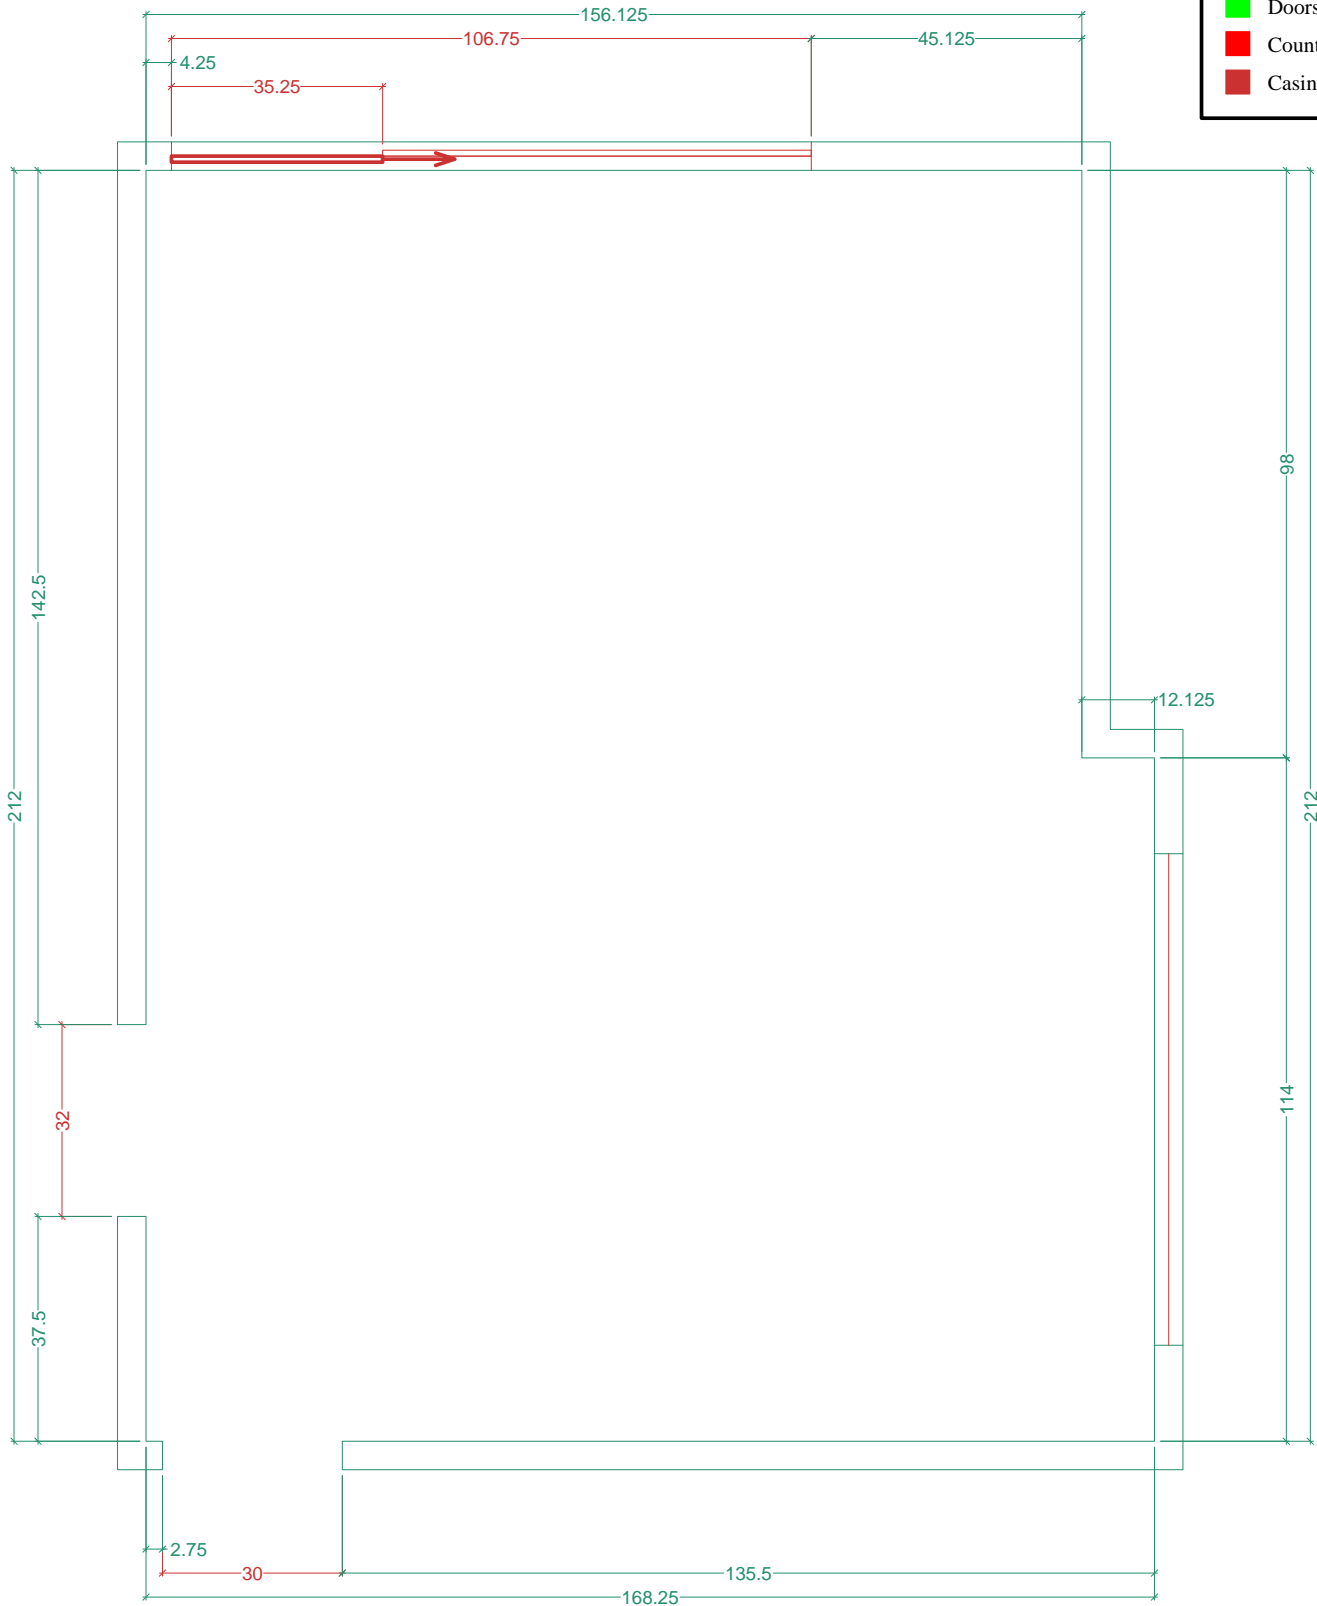

### Legend

- Wall Veneer
- Base Cabinetry
- Upper Cabinetry
- Full-height Cabinetry
- Doors/DWR Fronts
- Counters
- Casings & Mouldings

Name: Marina -- O'Connor	Project: KITCHEN Cabinetry	Size: 'A' 8.5" x 11"
<b>PLAN View -- Cabinetry</b>	Scale: 3/8" = 1' 0"	Dr. by: Brian
	REV:	Date: 04.19.2013

### Legend

- Wall Veneer
- Base Cabinetry
- Upper Cabinetry
- Full-height Cabinetry
- Doors/DWR Fronts
- Counters
- Casings & Mouldings

Name: Marina -- O'Connor	Project: KITCHEN Cabinetry	Size: 'A' 8.5" x 11"
<b>PLAN View -- The Walls</b>	Scale: 3/8" = 1' 0"	Dr. by: Brian
	REV:	Date: 04.19.2013