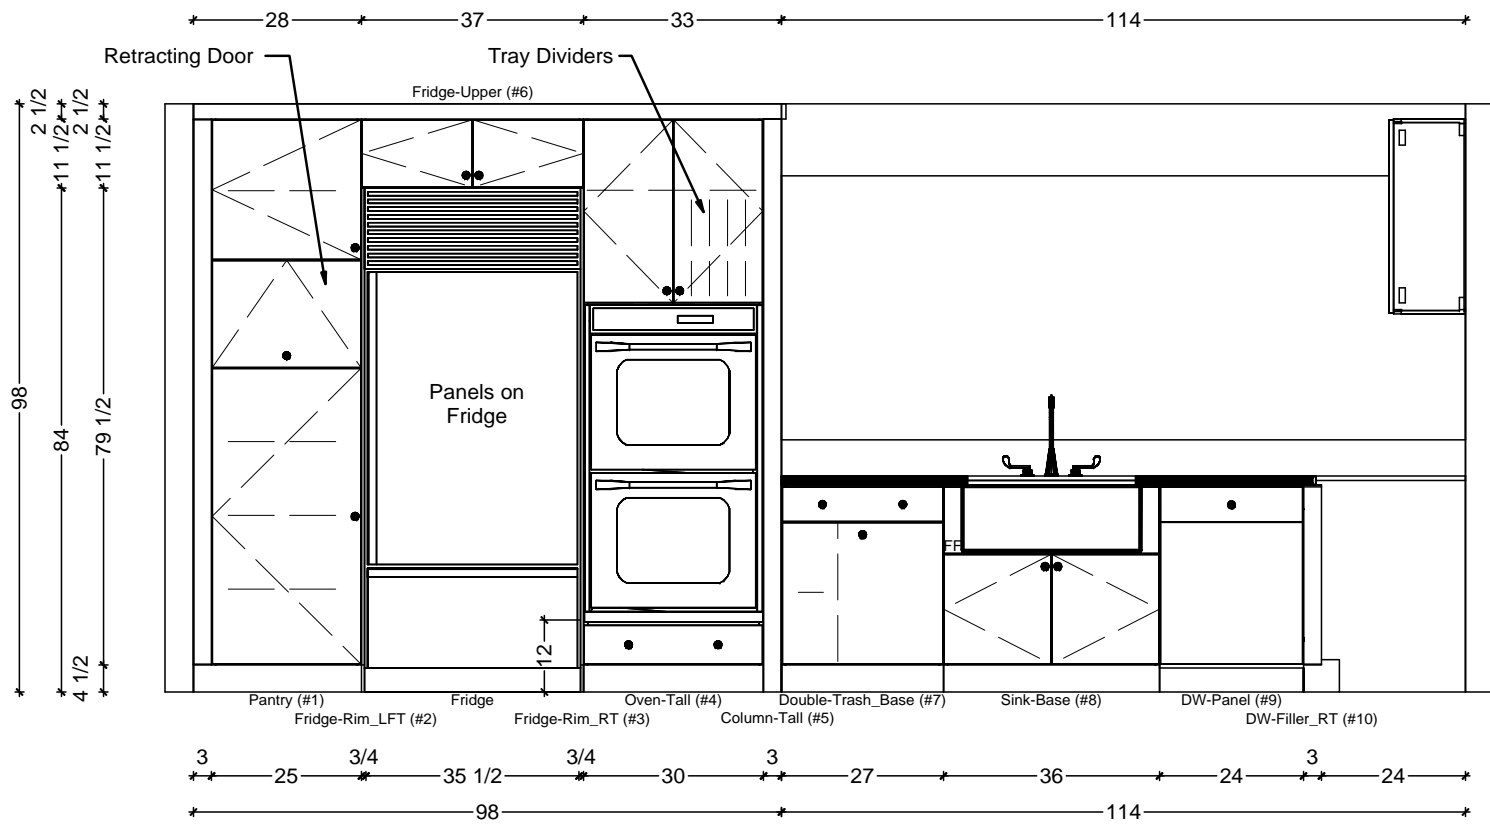


 KITCHEN CABINETRY FLOOR PLAN
SCALE: 3/8" = 1' 0"

Classic Bath Designs, Inc.
11544 Sheldon St., Sun Valley, CA 91352
818.767.1144 fax: 818.767.1278

Cust: Marina Construction for O'Connor	PO# SngFamDwelling	Scale: As Noted	KITCHEN	K.0
Approved _____	Job: FL-VertGrain_Mpl/Mpl:perSample_IntEB:Mpl	Size: A	Dr By: Brian 05/04/2013	

1 KITCHEN ELEVATION - FRIDGE/OVEN/SINK RUN
 SCALE: 3/8" = 1' 0"

Classic Bath Designs, Inc.
 11544 Sheldon St., Sun Valley, CA 91352
 818.767.1144 fax: 818.767.1278

Cust: Marina Construction for O'Connor	PO# SngFamDwelling	Scale: As Noted	KITCHEN	K.1
Approved _____	Job: FL-VertGrain_Mpl/Mpl:perSample_IntEB:Mpl	Size: A	Dr By: Brian 05/04/2013	

1 KITCHEN ELEVATION - COOKTOP RUN
SCALE: 3/8" = 1' 0"

3 KITCHEN ELEVATION - ISLE
SCALE: 3/8" = 1' 0"

2 KITCHEN ELEVATION - ISLE
SCALE: 3/8" = 1' 0"

Classic Bath Designs, Inc.
11544 Sheldon St., Sun Valley, CA 91352
818.767.1144 fax: 818.767.1278