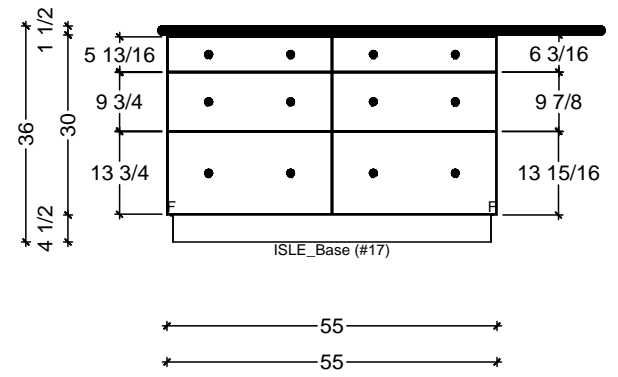

1 KITCHEN ELEVATION - FRIDGE/OVEN/SINK RUN
 SCALE: 3/8" = 1' 0"

Classic Bath Designs, Inc.
 11544 Sheldon St., Sun Valley, CA 91352
 818.767.1144 fax: 818.767.1278

Cust: Marina Construction for O'Connor	PO# SngFamDwelling	Scale: As Noted	KITCHEN	K.1
Approved _____	Job: FL-VertGrain_Mpl/Mpl:perSample_IntEB:Mpl	Size: A	Dr By: Brian 05/04/2013	

1 KITCHEN ELEVATION - COOKTOP RUN
SCALE: 3/8" = 1' 0"

3 KITCHEN ELEVATION - ISLE
SCALE: 3/8" = 1' 0"

2 KITCHEN ELEVATION - ISLE
SCALE: 3/8" = 1' 0"

Classic Bath Designs, Inc.
11544 Sheldon St., Sun Valley, CA 91352
818.767.1144 fax: 818.767.1278