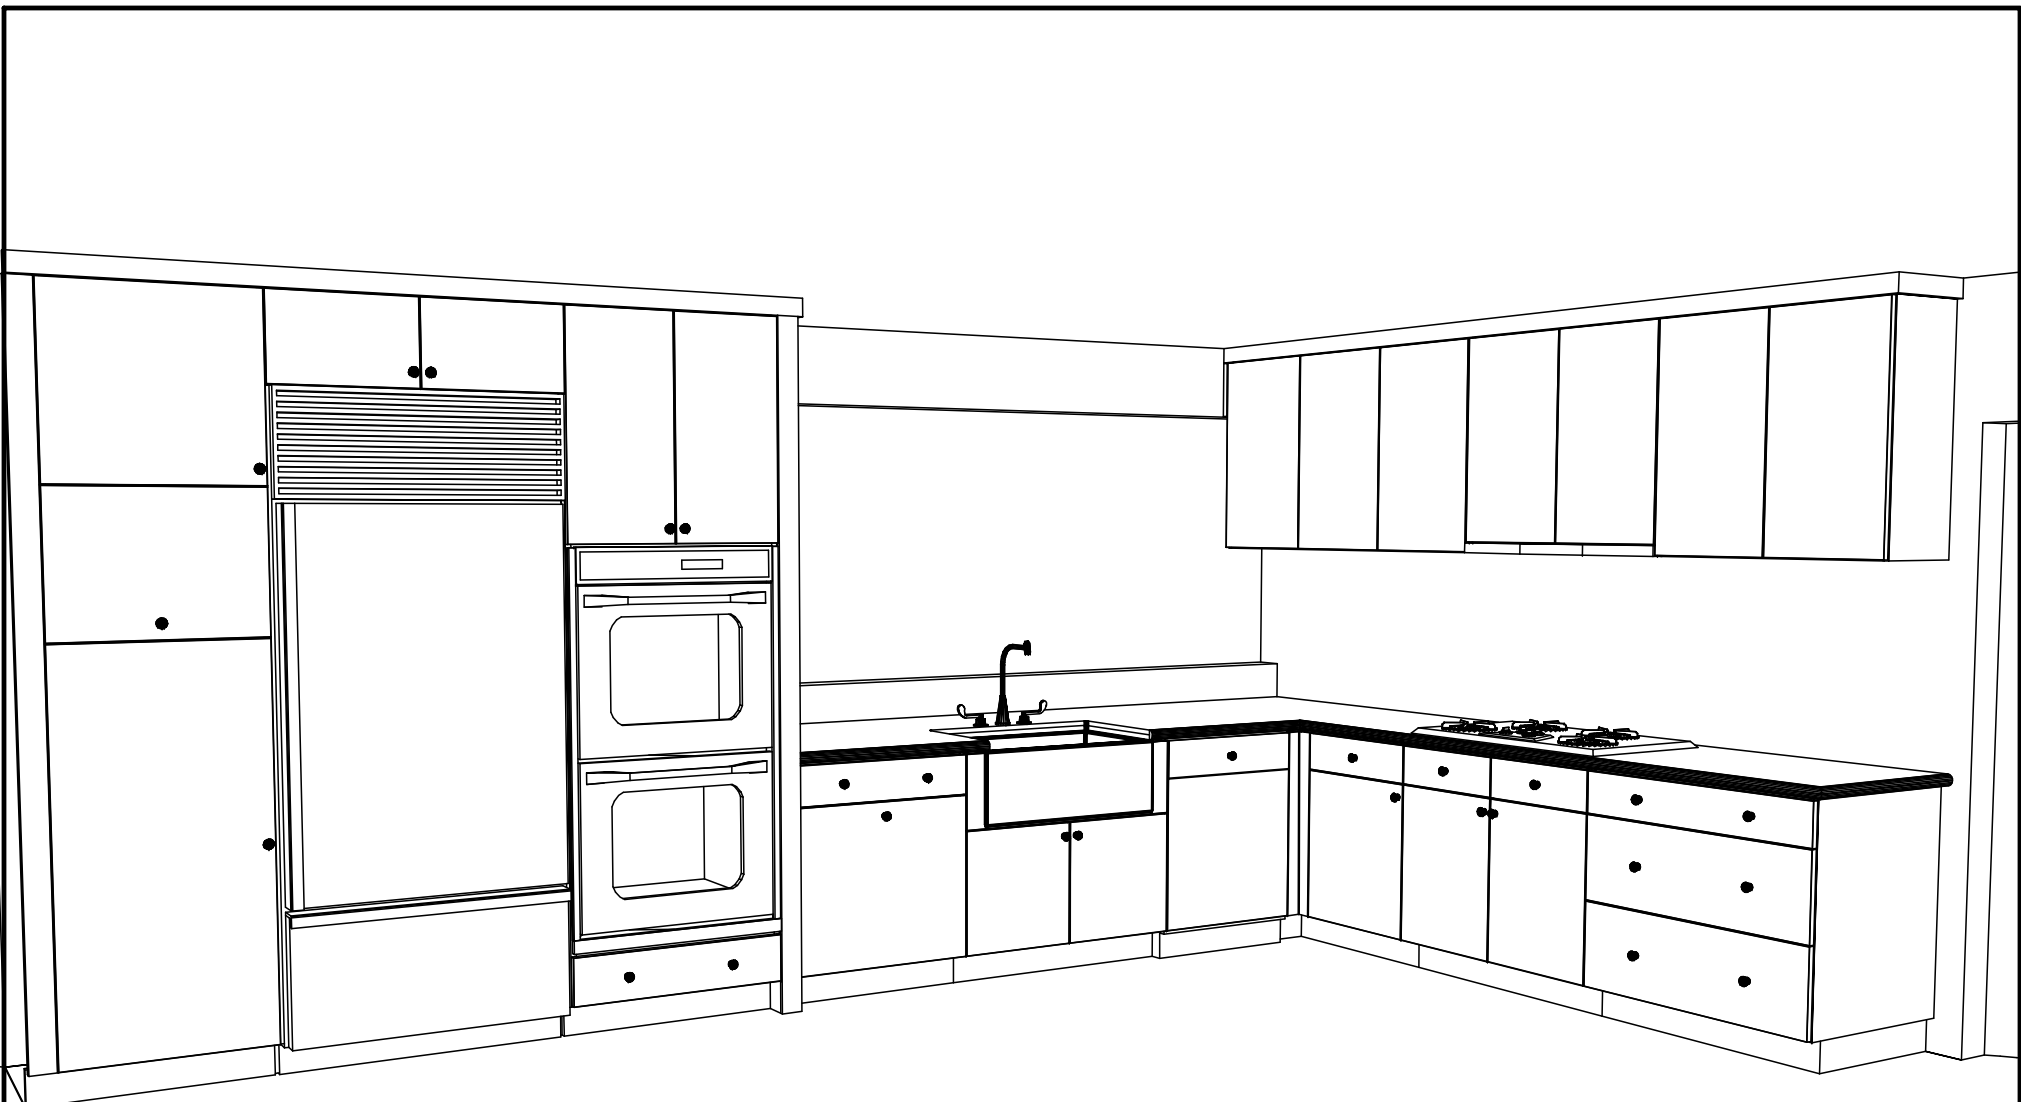

Classic Bath Designs, Inc.

11544 Sheldon St., Sun Valley, CA 91352
818.767.1144 fax: 818.767.1278

Cust: Marina Construction for O'Connor

PO# SngFamDwelling

Scale: As Noted

KITCHEN

Approved _____

Job: FL-VertGrain_Mpl/Mpl:perSample_IntEB:Mpl

Size: A

Dr By: Brian

05/04/2013

Persp