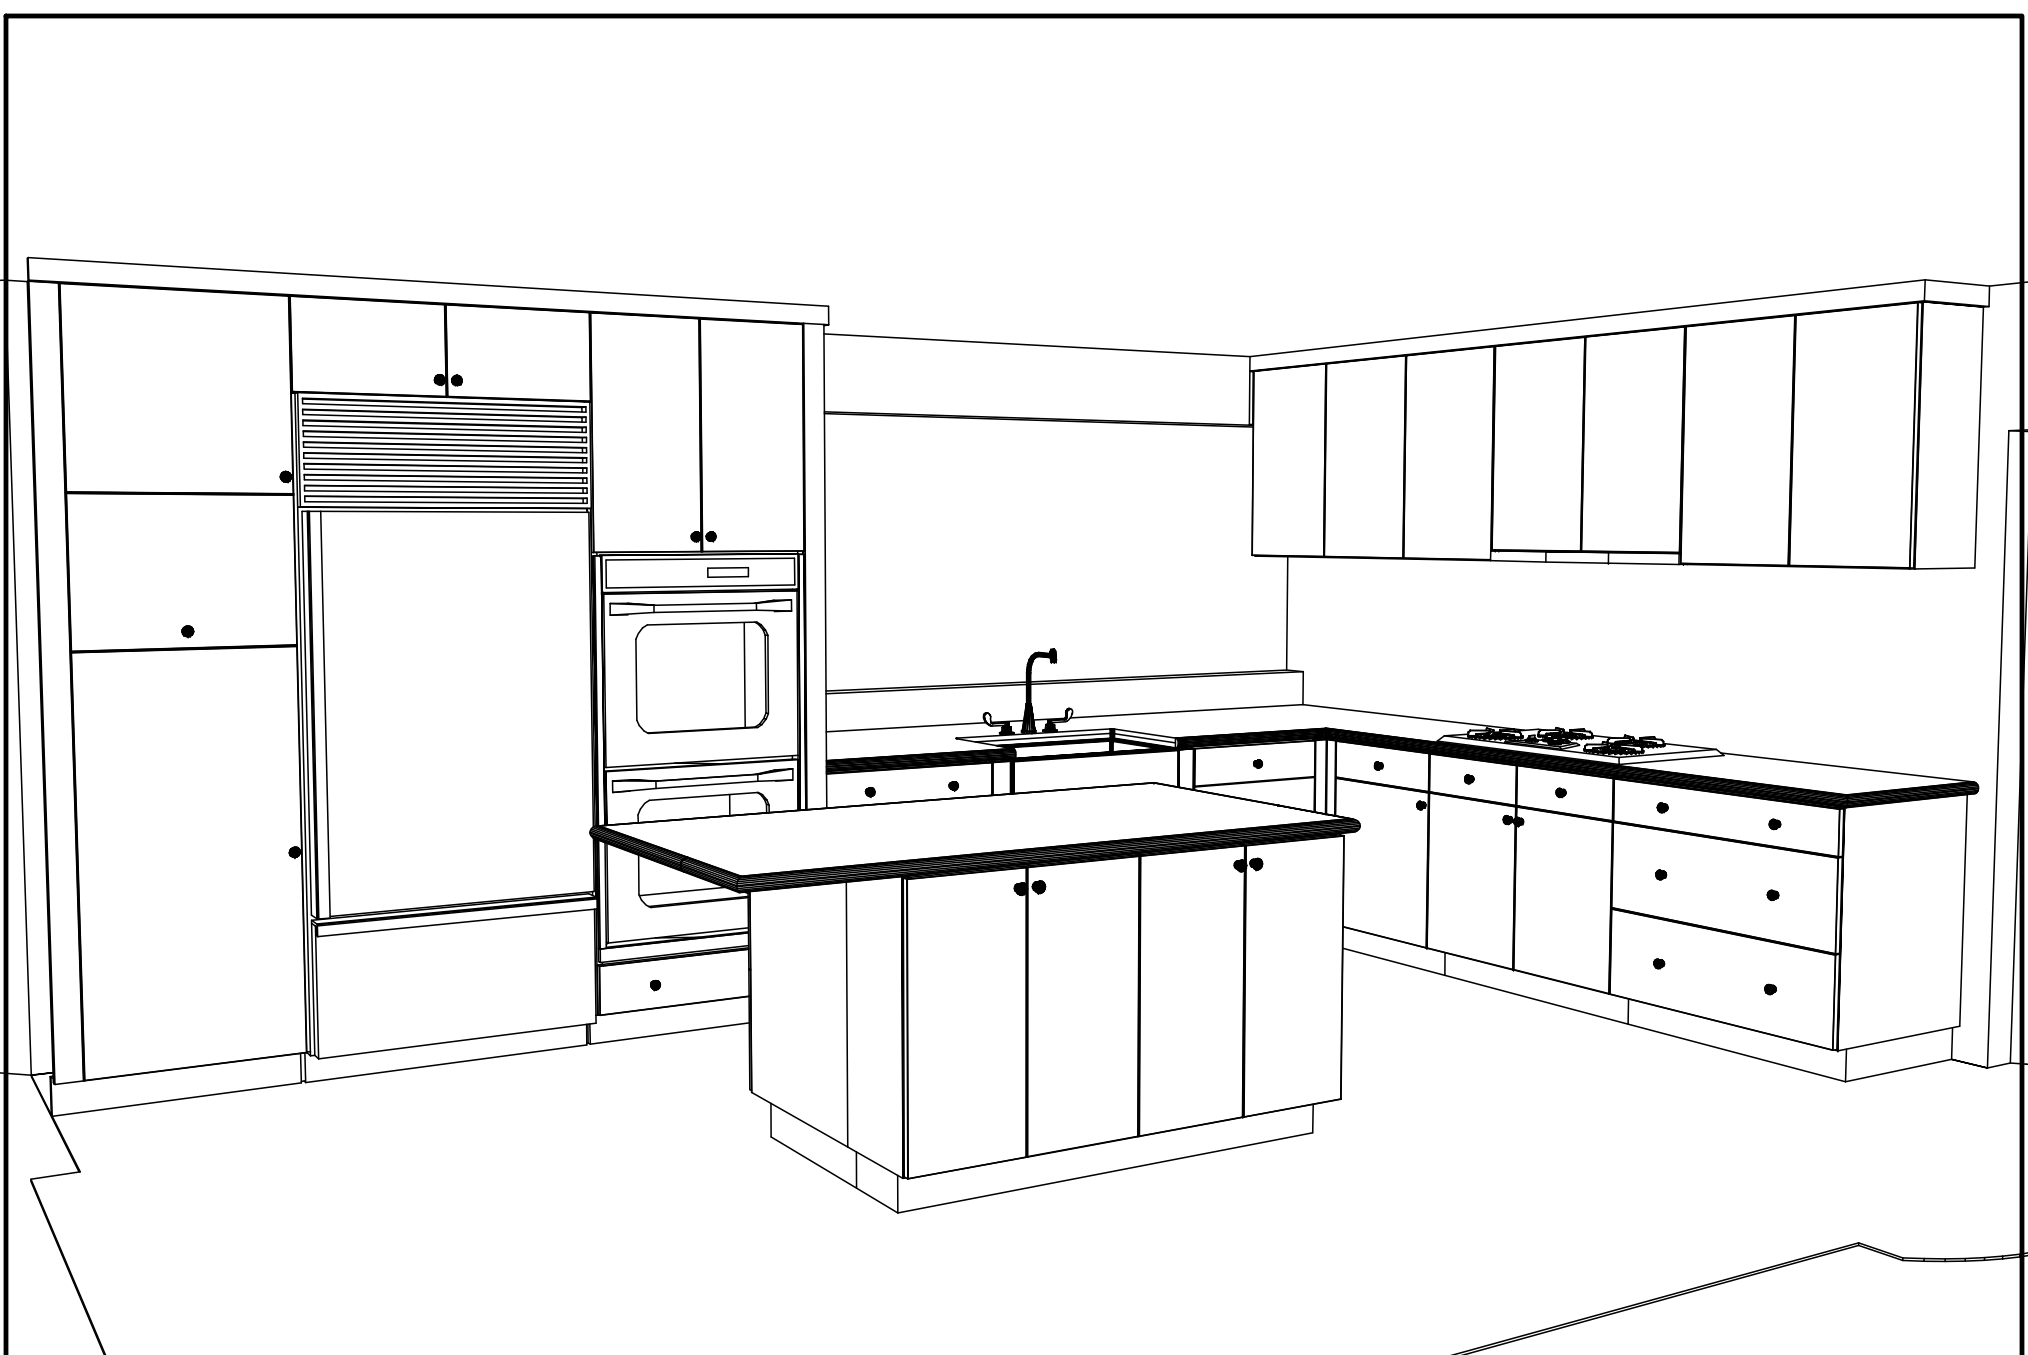

Classic Bath Designs, Inc.
11544 Sheldon St., Sun Valley, CA 91352
818.767.1144 fax: 818.767.1278

Cust: Marina Construction for O'Connor		PO# SngFamDwelling	Scale: As Noted	KITCHEN	
Approved _____	Job: FL-VertGrain_Mpl/Mpl:perSample_IntEB:Mpl	Size: A	Dr By: Brian	05/04/2013	Persp