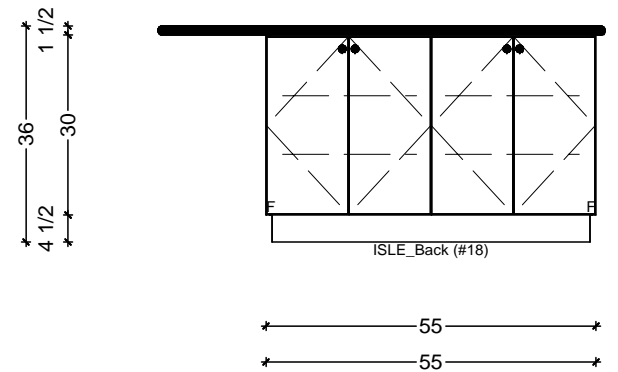


 KITCHEN CABINETRY FLOOR PLAN
SCALE: 3/8" = 1' 0"

Classic Bath Designs, Inc.
11544 Sheldon St., Sun Valley, CA 91352
818.767.1144 fax: 818.767.1278

Cust: Marina Construction for O'Connor	PO# SngFamDwelling	Scale: As Noted	KITCHEN	K.0
Approved _____	Job: FL-VertGrain_Mpl/Mpl:perSample_IntEB:Mpl	Size: A	Dr By: Brian 05/04/2013	

1 KITCHEN ELEVATION - FRIDGE/OVEN/SINK RUN
 SCALE: 3/8" = 1' 0"

Classic Bath Designs, Inc.
 11544 Sheldon St., Sun Valley, CA 91352
 818.767.1144 fax: 818.767.1278

Cust: Marina Construction for O'Connor	PO# SngFamDwelling	Scale: As Noted	KITCHEN	K.1
Approved _____	Job: FL-VertGrain_Mpl/Mpl:perSample_IntEB:Mpl	Size: A	Dr By: Brian 05/04/2013	

1 KITCHEN ELEVATION - COOKTOP RUN
SCALE: 3/8" = 1' 0"

3 KITCHEN ELEVATION - ISLE
SCALE: 3/8" = 1' 0"

2 KITCHEN ELEVATION - ISLE
SCALE: 3/8" = 1' 0"

Classic Bath Designs, Inc.
11544 Sheldon St., Sun Valley, CA 91352
818.767.1144 fax: 818.767.1278