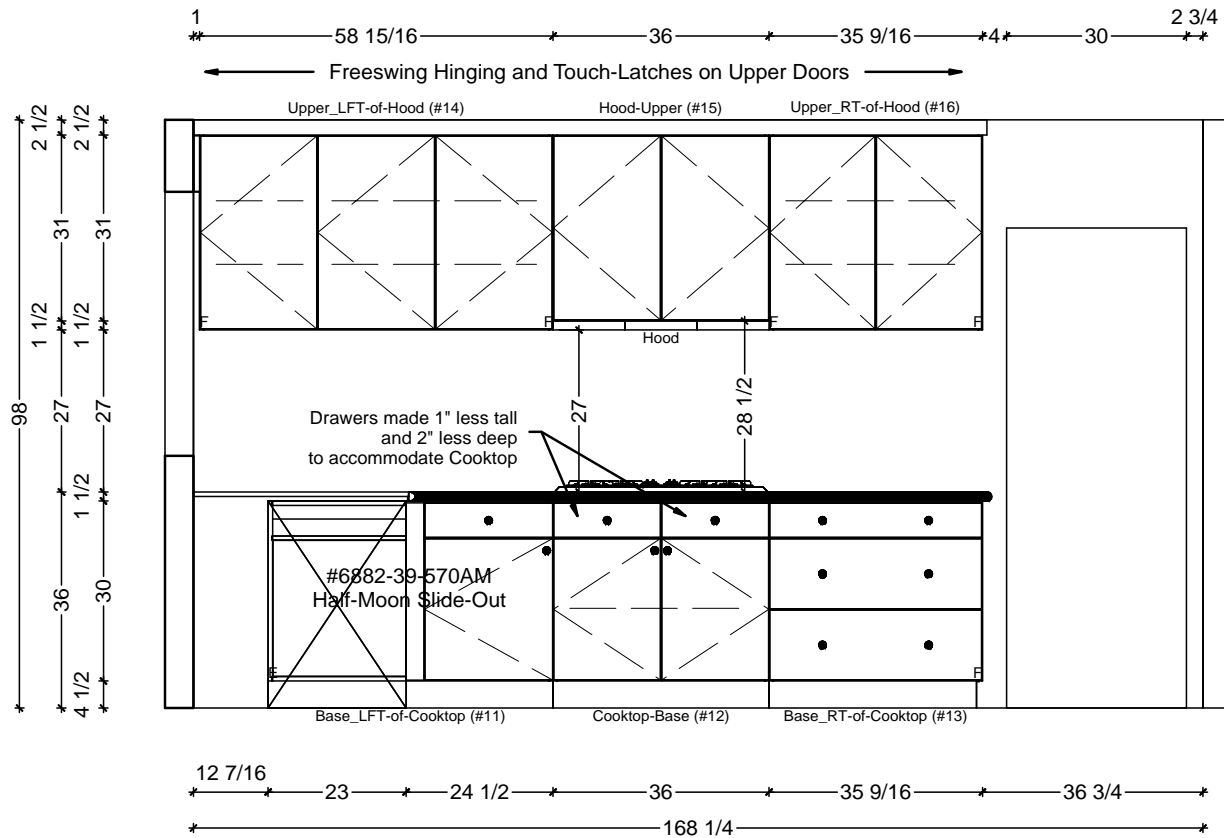


 KITCHEN CABINETRY FLOOR PLAN
SCALE: 3/8" = 1' 0"

Classic Bath Designs, Inc.
11544 Sheldon St., Sun Valley, CA 91352
818.767.1144 fax: 818.767.1278

Cust: Marina Construction for O'Connor	PO# SngFamDwelling	Scale: As Noted	KITCHEN	K.0
Approved _____	Job: FL-VertGrain_Mpl/Mpl:perSample_IntEB:Mpl	Size: A	Dr By: Brian 05/04/2013	

1 KITCHEN ELEVATION - FRIDGE/OVEN/SINK RUN
 SCALE: 3/8" = 1' 0"

Classic Bath Designs, Inc.
 11544 Sheldon St., Sun Valley, CA 91352
 818.767.1144 fax: 818.767.1278

Cust: Marina Construction for O'Connor	PO# SngFamDwelling	Scale: As Noted	KITCHEN	K.1
Approved _____	Job: FL-VertGrain_Mpl/Mpl:perSample_IntEB:Mpl	Size: A	Dr By: Brian 05/04/2013	

1 KITCHEN ELEVATION - COOKTOP RUN
SCALE: 3/8" = 1' 0"

3 KITCHEN ELEVATION - ISLE
SCALE: 3/8" = 1' 0"

2 KITCHEN ELEVATION - ISLE
SCALE: 3/8" = 1' 0"

Classic Bath Designs, Inc.
11544 Sheldon St., Sun Valley, CA 91352
818.767.1144 fax: 818.767.1278

Size: A

Dr By: Brian

05/04/2013

Persp