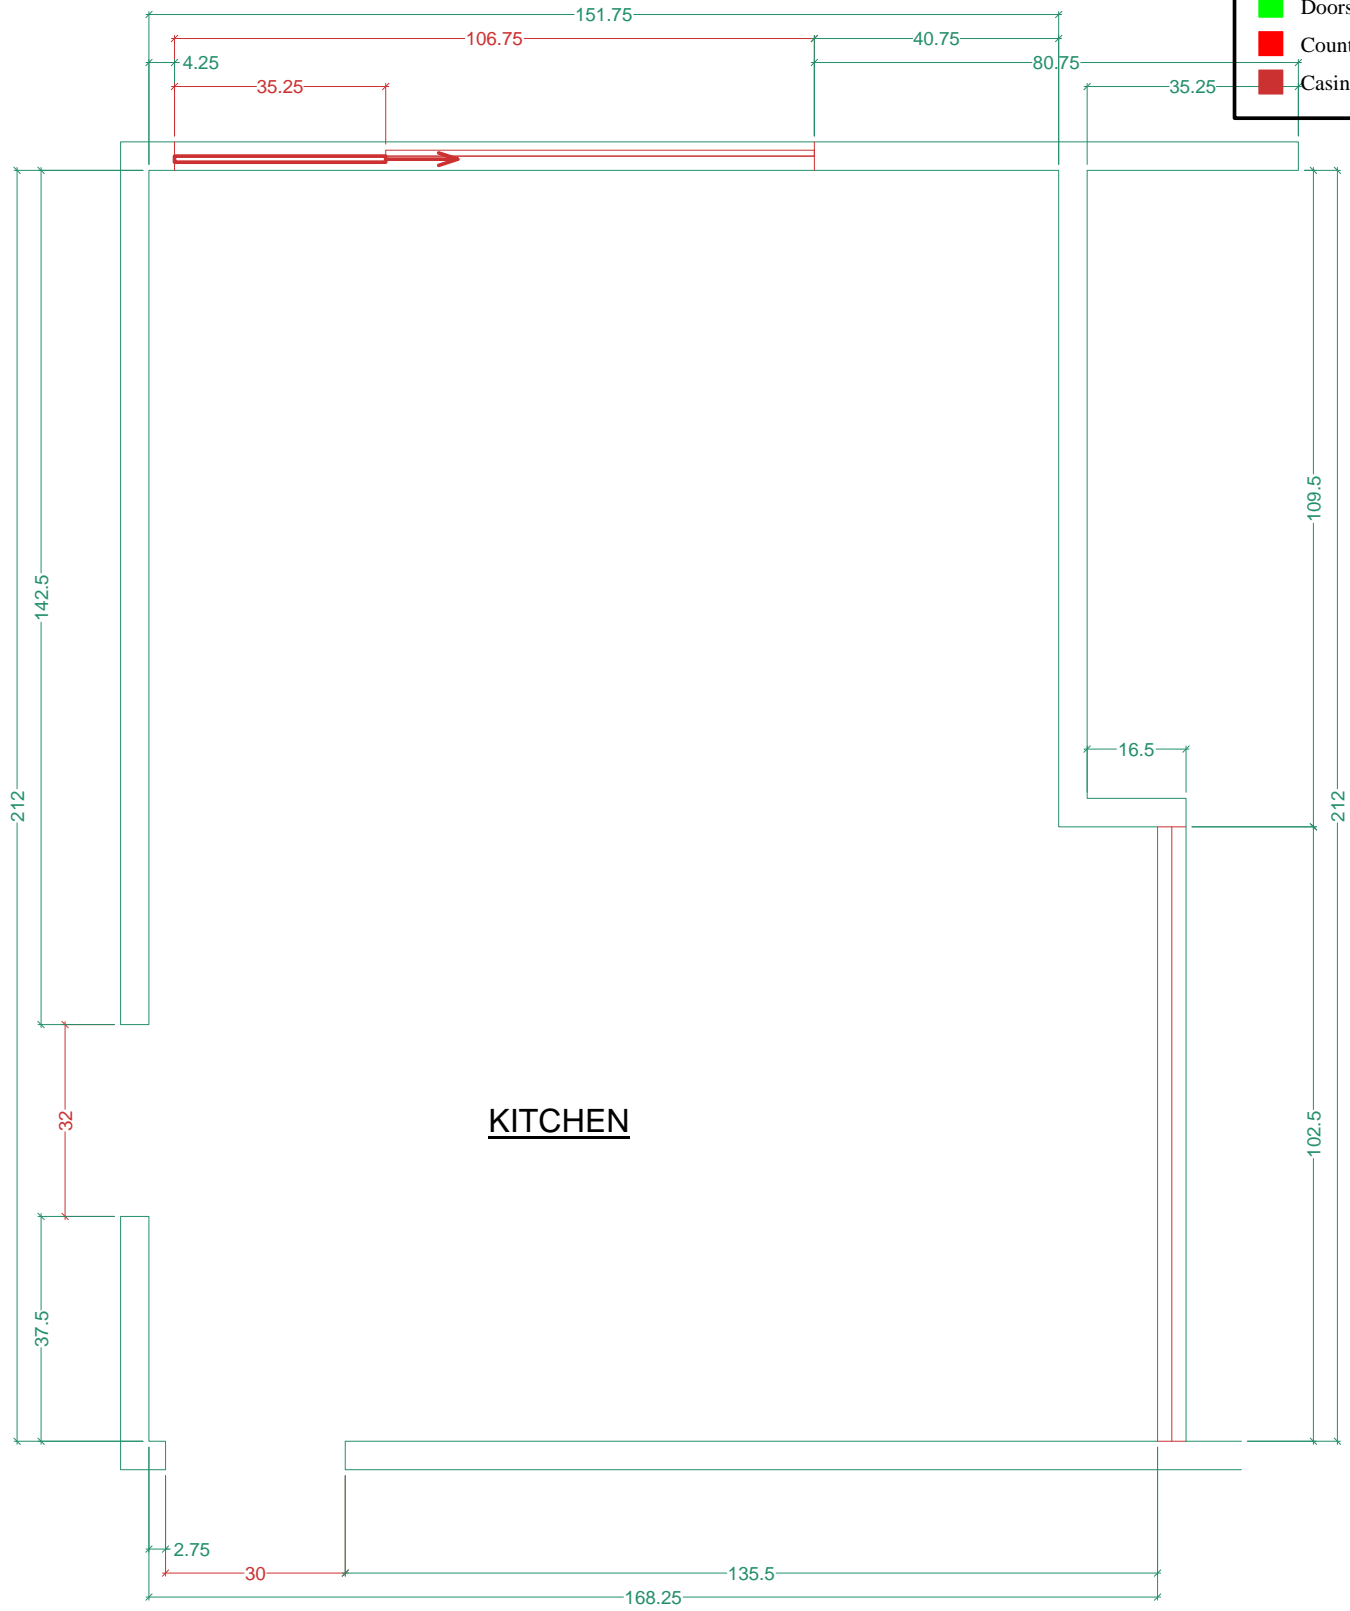

Legend

- Wall Veneer
- Base Cabinetry
- Upper Cabinetry
- Full-height Cabinetry
- Doors/DWR Fronts
- Counters
- Casings & Mouldings

KITCHEN

Name: Marina -- O'Connor	Project: KITCHEN Cabinetry	Size: 'A' 8.5" x 11"
<h3 style="margin: 0;">PLAN View -- Cabinetry</h3>	Scale: 3/8" = 1' 0"	Dr. by: Brian
	REV:	Date: 05.06.2013

Legend

- Wall Veneer
- Base Cabinetry
- Upper Cabinetry
- Full-height Cabinetry
- Doors/DWR Fronts
- Counters
- Casings & Mouldings

KITCHEN

Name: Marina -- O'Connor	Project: KITCHEN Cabinetry	Size: 'A' 8.5" x 11"
PLAN View -- The Walls	Scale: 3/8" = 1' 0"	Dr. by: Brian
	REV:	Date: 05.06.2013