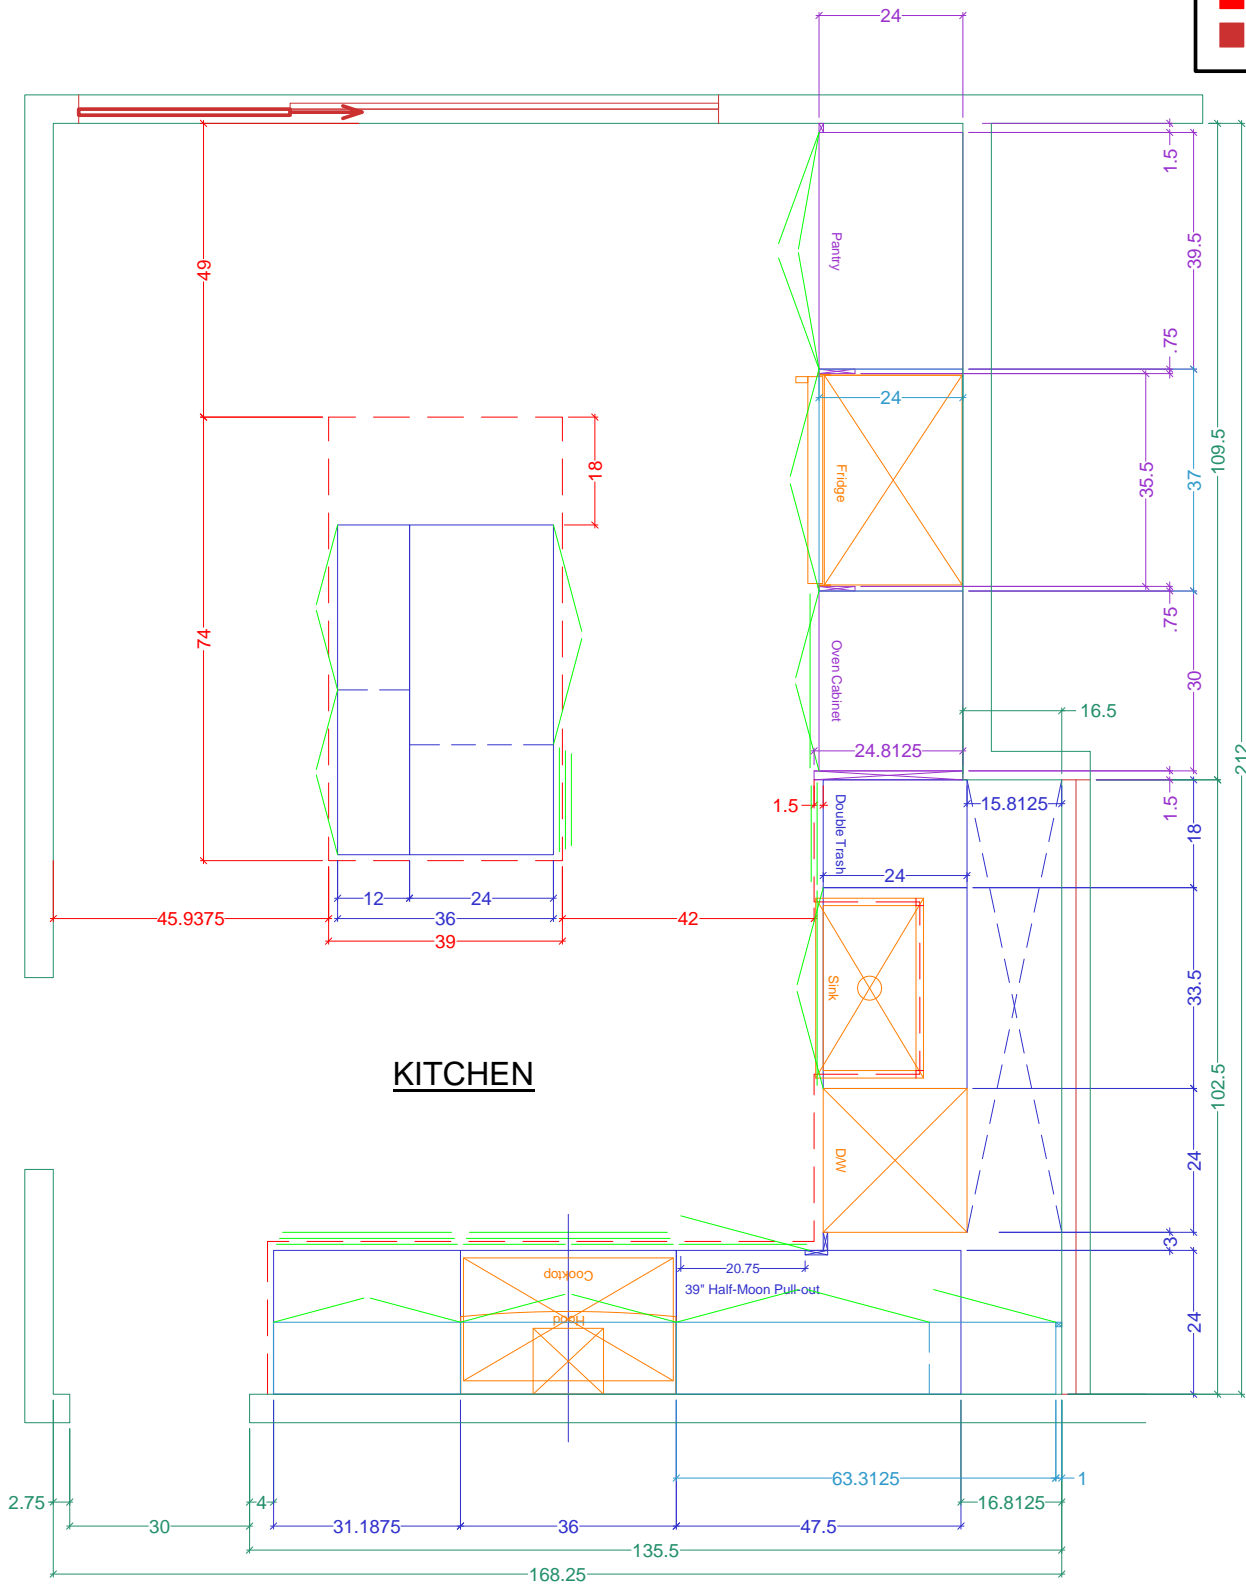

Legend

- Wall Veneer
- Base Cabinetry
- Upper Cabinetry
- Full-height Cabinetry
- Doors/DWR Fronts
- Counters
- Casings & Mouldings

KITCHEN

Name: Marina -- O'Connor	Project: KITCHEN Cabinetry	Size: 'A' 8.5" x 11"
<h3 style="margin: 0;">PLAN View -- Cabinetry</h3>	Scale: 3/8" = 1' 0"	Dr. by: Brian
	REV:	Date: 05.06.2013

Legend

- Wall Veneer
- Base Cabinetry
- Upper Cabinetry
- Full-height Cabinetry
- Doors/DWR Fronts
- Counters
- Casings & Mouldings

KITCHEN

Name: Marina -- O'Connor	Project: KITCHEN Cabinetry	Size: 'A' 8.5" x 11"
PLAN View -- The Walls	Scale: 3/8" = 1' 0"	Dr. by: Brian
	REV:	Date: 05.06.2013