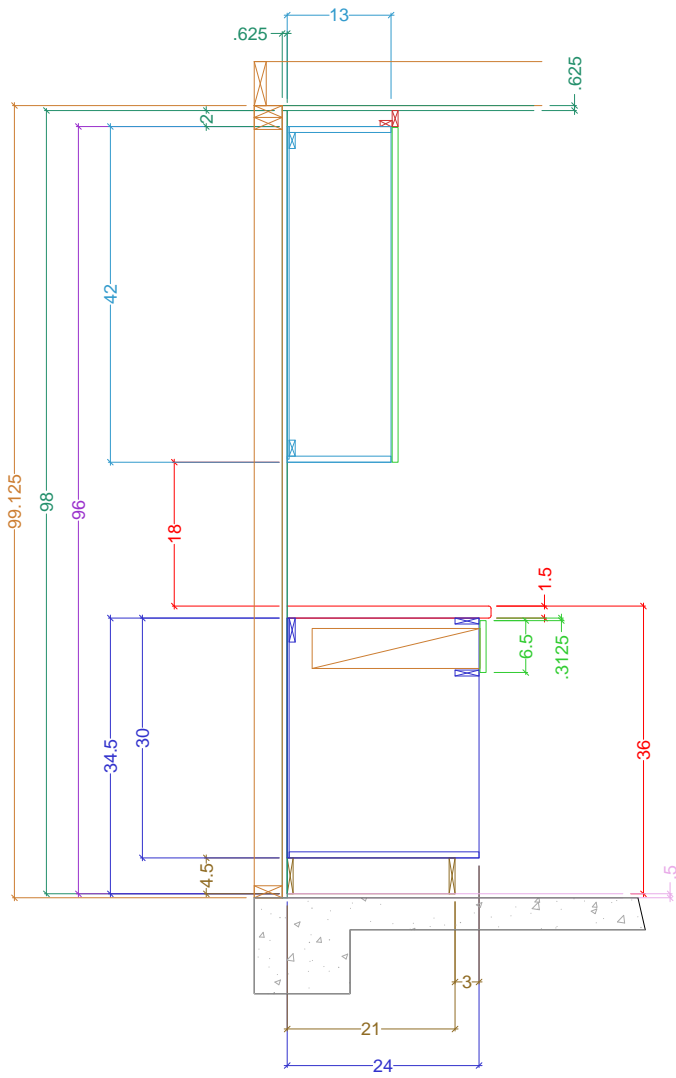

Legend

- Wall Veneer
- Framing
- Base Cabinetry
- Upper Cabinetry
- Full-height Cabinetry
- Doors/DWR Fronts
- Counters
- Casings & Mouldings
- Electrical
- Plumbing - Waste
- Plumbing - Supply
- Plumbing - Gas

Size: 'A' 8.5" x 11"

PLAN View -- The WALLS

Name: Csukor--Schoenfelder	Scale: 3/8" = 1' 0"	Dr. by: Brian
Project: KITCHEN Cabinetry	REV:	Date: 01.27.2017

Legend

- Wall Veneer
- Framing
- Base Cabinetry
- Upper Cabinetry
- Full-height Cabinetry
- Doors/DWR Fronts
- Counters
- Casings & Mouldings
- Electrical
- Plumbing - Waste
- Plumbing - Supply
- Plumbing - Gas

Size: 'A' 8.5" x 11"

Cross Section View of Cabinetry Construction

Name: Csukor--Schoenfelder	Scale: 1/2" = 1' 0"	Dr. by: Brian
Project: KITCHEN Cabinetry	REV:	Date: 01.27.2017